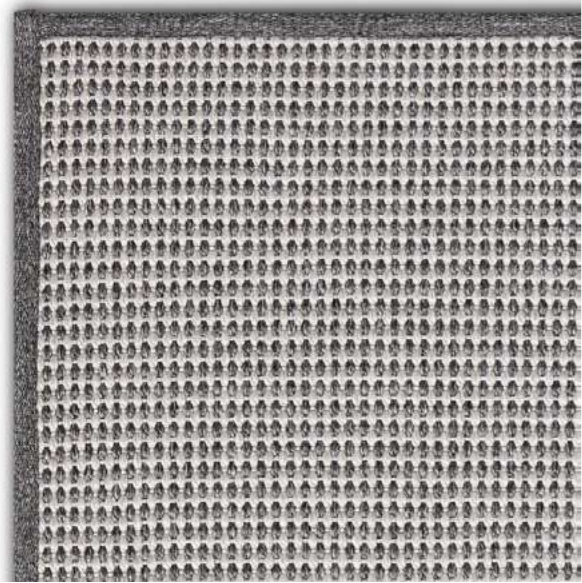

ATACAMA

Coconut - Black

TERRA by ROLs
indoor - outdoor

ATACAMA

Oat - Nut

TERRA by ROLs
indoor - outdoor

ATACAMA
Iron - Linen

TERRA by ROLs
indoor - outdoor