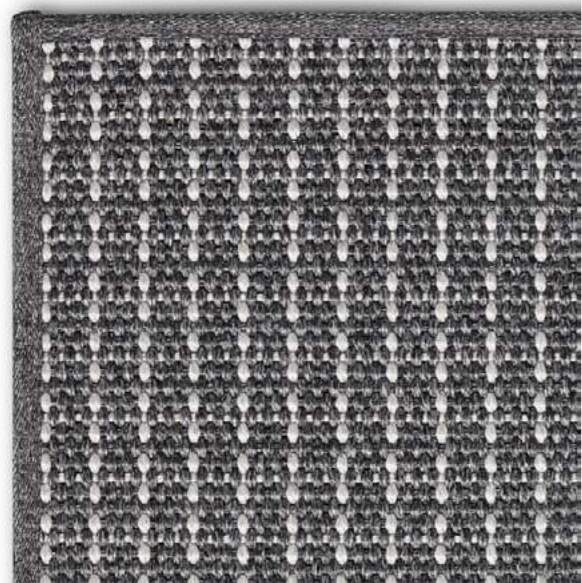

TERRA by ROLs
indoor - outdoor

SERENQUETI
Coconut

TERRA by ROLs
indoor - outdoor

SERENQUETI

Black & White

TERRA by ROLs
indoor - outdoor

UYUNI
Coconut - White

TERRA by ROLs
indoor - outdoor