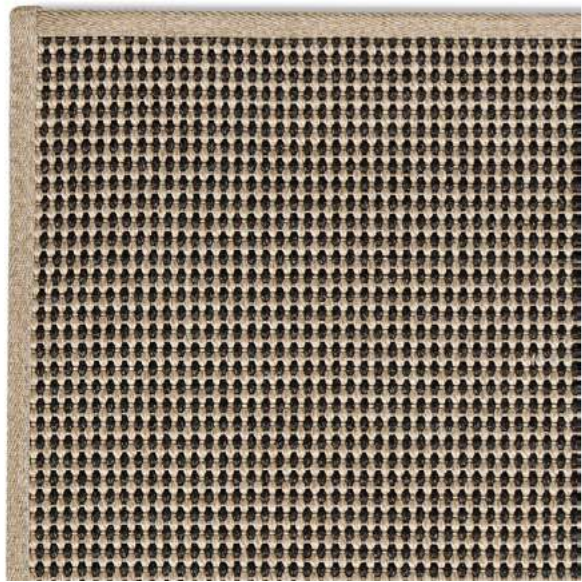

En este proceso, estamos reciclando los residuos, dando una reutilización creativa y una segunda vida a las botellas de PET.

TERRA by ROLs
indoor - outdoor

ATACAMA

Coconut - White

TERRA by ROLs
indoor - outdoor

ATACAMA

Coconut - Black

TERRA by ROLs
indoor - outdoor

ATACAMA

Oat - Nut

TERRA by ROLs
indoor - outdoor

ATACAMA
Iron - Linen

TERRA by ROLs
indoor - outdoor