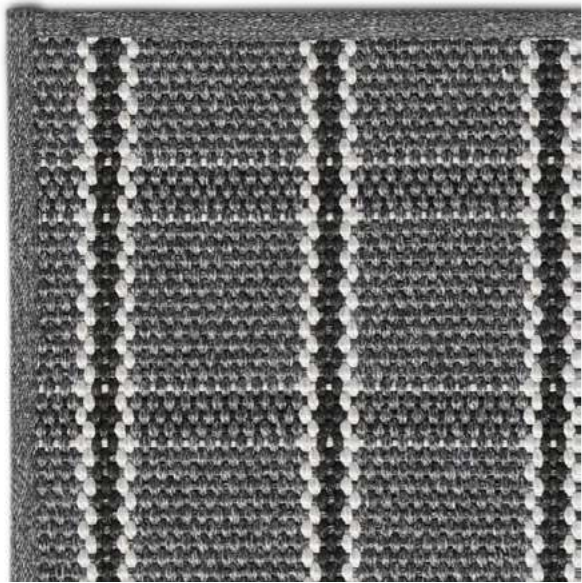

GORAFE
Oat - Nut

TERRA by ROLs
indoor - outdoor

GORAFE
Iron - Linen

TERRA by ROLs
indoor - outdoor

GOBI
Coconut - White

TERRA by ROLs
indoor - outdoor

GOBI
Iron - Linen

TERRA by ROLs
indoor - outdoor