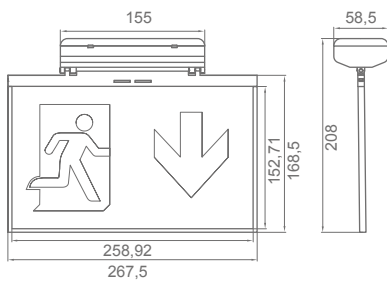

The banner is made of a very innovative self-diffusing material that provides a perfect and uniform diffusion of light.

Surface

DIMENSIONS

Surface Ceiling Mounting

Surface Wall Mounting

REFERENCES

| View Distance | Type* | Dur | Battery (Units/Ah) | Selftest | Wireless | DALI |
|---------------|-------|-----|--------------------|-------------|--------------|-------------|
| 30 | M | 1 | 3,2V 1,0A/h LFP | LYE3070LXP | LYE3070LDPW | LYE3070LAP |
| 30 | M | 3 | 3,2V 1,5A/h LFP | LYE3070LXP3 | LYE3070LDP3W | LYE3070LAP3 |

*M: Maintained. The luminaire operates from the normal or emergency supply at all material time.
For black version, include "N" at the end of the reference.

VIEWING DISTANCE

Surface LEDs

DIMENSIONS

Surface Wall Mounting