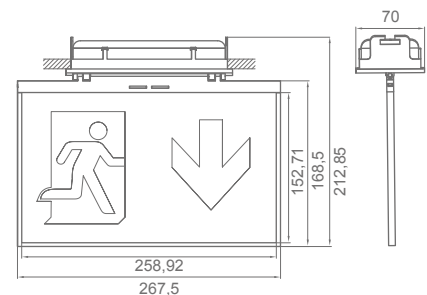

For black version, include "N" at the end of the reference. Luminous flux decreases by 18% in black colour version.

Recessed

DIMENSIONS

Recessed Wall Mounting

Ceiling Recessed Mounting

REFERENCES

| View Distance | Type* | Dur | Battery (Units/Ah) | Selftest | Wireless | DALI |
|---------------|-------|-----|--------------------|-------------|--------------|-------------|
| 30 | M | 1 | 3,2V 1,0A/h LFP | LYR3070LXP | LYR3070LDPW | LYR3070LAP |
| 30 | M | 3 | 3,2V 1,5A/h LFP | LYR3070LXP3 | LYR3070LDP3W | LYR3070LAP3 |