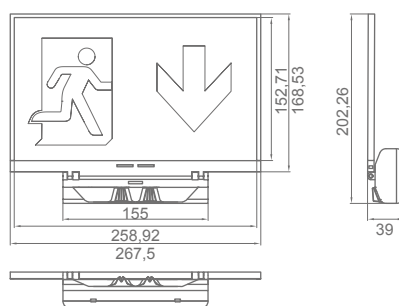

The banner is made of a very innovative self-diffusing material that provides a perfect and uniform diffusion of light.

Surface

DIMENSIONS

Surface Ceiling Mounting

Surface Wall Mounting

REFERENCES

| View Distance | Type* | Dur | Battery (Units/Ah) | Selftest | Wireless | DALI |
|---------------|-------|-----|--------------------|-------------|--------------|-------------|
| 30 | M | 1 | 3,2V 1,0A/h LFP | LYE3070LXP | LYE3070LDPW | LYE3070LAP |
| 30 | M | 3 | 3,2V 1,5A/h LFP | LYE3070LXP3 | LYE3070LDP3W | LYE3070LAP3 |

*M: Maintained. The luminaire operates from the normal or emergency supply at all material time.
For black version, include "N" at the end of the reference.

VIEWING DISTANCE

Surface LEDs

DIMENSIONS

Surface Wall Mounting