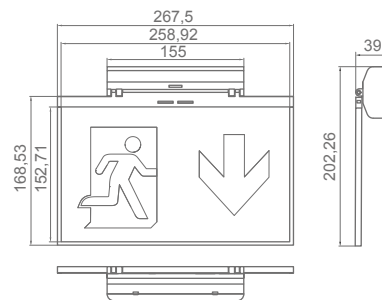

Quick installation

Adaptable 180°

Recessed

180° adaptable

Its specific design makes it a signaling luminaire adaptable to any position on the surface where it is installed: ceiling, wall or sloping ceiling.

The banner is made of a very innovative self-diffusing material that provides a perfect and uniform diffusion of light.

Surface

DIMENSIONS

Surface Ceiling Mounting

Surface Wall Mounting

REFERENCES

| View Distance | Type* | Dur | Battery (Units/Ah) | Selftest | Wireless | DALI |
|---------------|-------|-----|--------------------|-------------|--------------|-------------|
| 30 | M | 1 | 3,2V 1,0A/h LFP | LYE3070LXP | LYE3070LDPW | LYE3070LAP |
| 30 | M | 3 | 3,2V 1,5A/h LFP | LYE3070LXP3 | LYE3070LDP3W | LYE3070LAP3 |

*M: Maintained. The luminaire operates from the normal or emergency supply at all material time.
For black version, include "N" at the end of the reference.

VIEWING DISTANCE

Surface LEDs

DIMENSIONS

Surface Wall Mounting