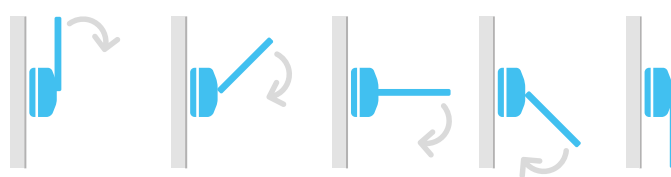

The Exitalya is the main application of this family.

The design is specially done to have a very compact and flat exit sign.

This original design, with its moving pictogram part, can be installed in any surface: ceiling, walls and inclined roofs.

Surface LEDs

850°

Surface

adaptable

The Exitalya can be installed with interchangeable pictograms with a very easy way to change them.

The Exitalya can also be used in the wall assembly with the same lens than the Walya to proportionate also the wall corridor lighting.

Quick installation

Adaptable 180°

Recessed

180° adaptable

Its specific design makes it a signaling luminaire adaptable to any position on the surface where it is installed: ceiling, wall or sloping ceiling.