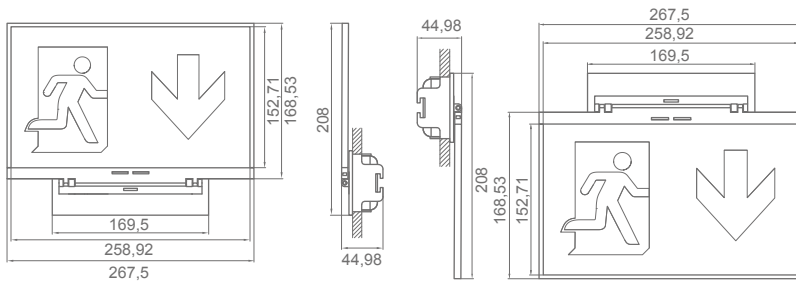

Quick installation

Adaptable 180°

Recessed

180° adaptable

Its specific design makes it a signaling luminaire adaptable to any position on the surface where it is installed: ceiling, wall or sloping ceiling.

*M: Maintained. The luminaire operates from the normal or emergency supply at all material time.
For black version, include "N" at the end of the reference.

VIEWING DISTANCE

Surface LEDs

DIMENSIONS

Surface Wall Mounting

For black version, include "N" at the end of the reference. Luminous flux decreases by 18% in black colour version.

Recessed

DIMENSIONS

Recessed Wall Mounting

Ceiling Recessed Mounting

REFERENCES

| View Distance | Type* | Dur | Battery (Units/Ah) | Selftest | Wireless | DALI |
|---------------|-------|-----|--------------------|-------------|--------------|-------------|
| 30 | M | 1 | 3,2V 1,0A/h LFP | LYR3070LXP | LYR3070LDPW | LYR3070LAP |
| 30 | M | 3 | 3,2V 1,5A/h LFP | LYR3070LXP3 | LYR3070LDP3W | LYR3070LAP3 |