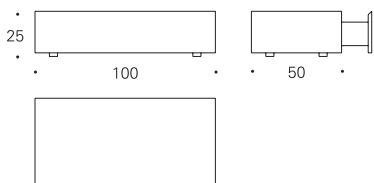

### Módulo cerrado con cajón

Closed module with drawer

DAB-55J 50x50x25 cm

0,100 m<sup>3</sup> 20 Kg

Exterior laca / Interior cajón - nogal  
Lacquer exterior / Drawer interior - walnut

DAB-57J 50x50x37 cm

0,140 m<sup>3</sup> 22 Kg

Exterior laca / Interior cajón - nogal  
Lacquer exterior / Drawer interior - walnut

DAB-05J 100x50x25 cm

0,189 m<sup>3</sup> 26 Kg

Exterior laca / Interior cajón - nogal  
Lacquer exterior / Drawer interior - walnut