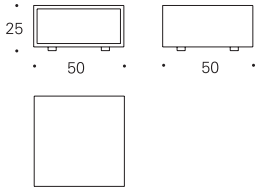

El módulo cerrado y abierto en un lateral está realizado en tablero de MDF lacado por el exterior y chapado en nogal por el interior.

The closed module open on one side is made in lacquered MDF and the inside is veneered in walnut.

Módulo cerrado y abierto en un lateral - interior en nogal
Closed module open on one side - walnut interior

DAB-55N 50x50x25 cm

0,100 m³ 15 Kg

Exterior laca / Interior nogal
Lacquer exterior / Walnut interior