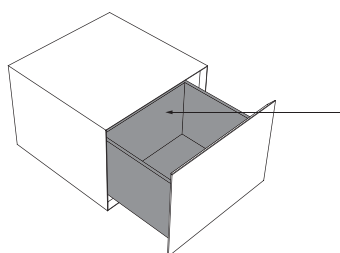

### Módulo cerrado con cajón

Closed module with drawer

DAB-55J 50x50x25 cm

0,100 m<sup>3</sup> 20 Kg

Exterior laca / Interior cajón - nogal  
Lacquer exterior / Drawer interior - walnut

DAB-57J 50x50x37 cm

0,140 m<sup>3</sup> 22 Kg

Exterior laca / Interior cajón - nogal  
Lacquer exterior / Drawer interior - walnut

DAB-05J 100x50x25 cm

0,189 m<sup>3</sup> 26 Kg

Exterior laca / Interior cajón - nogal  
Lacquer exterior / Drawer interior - walnut

DAB-07J 100x50x37 cm

0,262 m<sup>3</sup> 28 Kg

Exterior laca / Interior cajón - nogal  
Lacquer exterior / Drawer interior - walnut

El interior del cajón siempre va en nogal  
The interior of the drawer always is in walnut