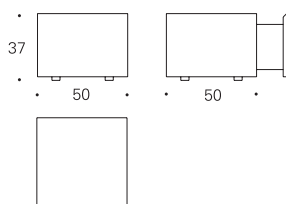

### Módulo cerrado con cajón

Closed module with drawer

DAB-55J 50x50x25 cm

0,100 m<sup>3</sup> 20 Kg

Exterior laca / Interior cajón - nogal  
Lacquer exterior / Drawer interior - walnut

DAB-57J 50x50x37 cm

0,140 m<sup>3</sup> 22 Kg

Exterior laca / Interior cajón - nogal  
Lacquer exterior / Drawer interior - walnut

DAB-05J 100x50x25 cm

0,189 m<sup>3</sup> 26 Kg

Exterior laca / Interior cajón - nogal  
Lacquer exterior / Drawer interior - walnut