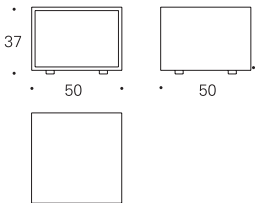

DAB-57N 50x50x37 cm

0,140 m³ 16 Kg

Exterior laca / Interior nogal
Lacquer exterior / Walnut interior