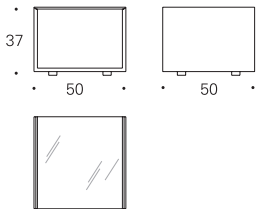

The open module on two sides with glass top comprises a structure made in lacquered MDF and a top in smoked grey glass.

### Módulo abierto por los laterales con tapa de cristal Open module open on two sides with glass top

DAB-55V 50x50x25 cm

0,100 m<sup>3</sup> 14 Kg

Tapa cristal fumé gris / Módulo laca  
Smoked grey glass top / Lacquer module