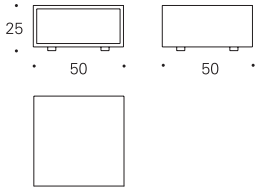

El módulo cerrado y abierto en un lateral está realizado en tablero de MDF lacado por el exterior y lacado en el mismo color por el interior.

The closed module open on one side is made in lacquered MDF on the outside and the same colour inside.

Módulo cerrado y abierto en un lateral - interior en laca
Closed module open on one side - lacquer interior

DAB-55NL 50x50x25 cm 0,100 m³ 15 Kg

Laca
Lacquer