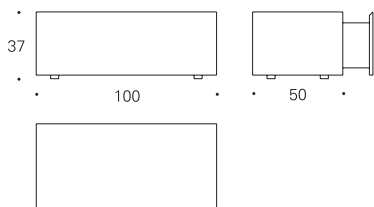

### Módulo cerrado con cajón

Closed module with drawer

DAB-55J 50x50x25 cm

0,100 m<sup>3</sup> 20 Kg

Exterior laca / Interior cajón - nogal  
Lacquer exterior / Drawer interior - walnut

DAB-57J 50x50x37 cm

0,140 m<sup>3</sup> 22 Kg

Exterior laca / Interior cajón - nogal  
Lacquer exterior / Drawer interior - walnut

DAB-05J 100x50x25 cm

0,189 m<sup>3</sup> 26 Kg

Exterior laca / Interior cajón - nogal  
Lacquer exterior / Drawer interior - walnut

DAB-07J 100x50x37 cm

0,262 m<sup>3</sup> 28 Kg

Exterior laca / Interior cajón - nogal  
Lacquer exterior / Drawer interior - walnut

El interior del cajón siempre va en nogal  
The interior of the drawer always is in walnut