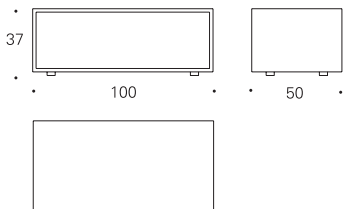

DAB-57N 50x50x37 cm

0,140 m<sup>3</sup> 16 Kg

Exterior laca / Interior nogal  
Lacquer exterior / Walnut interior

DAB-05N 100x50x25 cm

0,189 m<sup>3</sup> 19 Kg

Exterior laca / Interior nogal  
Lacquer exterior / Walnut interior