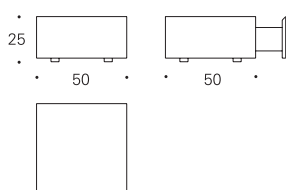

### Módulo cerrado con cajón

Closed module with drawer

DAB-55J 50x50x25 cm

0,100 m<sup>3</sup> 20 Kg

Exterior laca / Interior cajón - nogal  
Lacquer exterior / Drawer interior - walnut

DAB-57J 50x50x37 cm