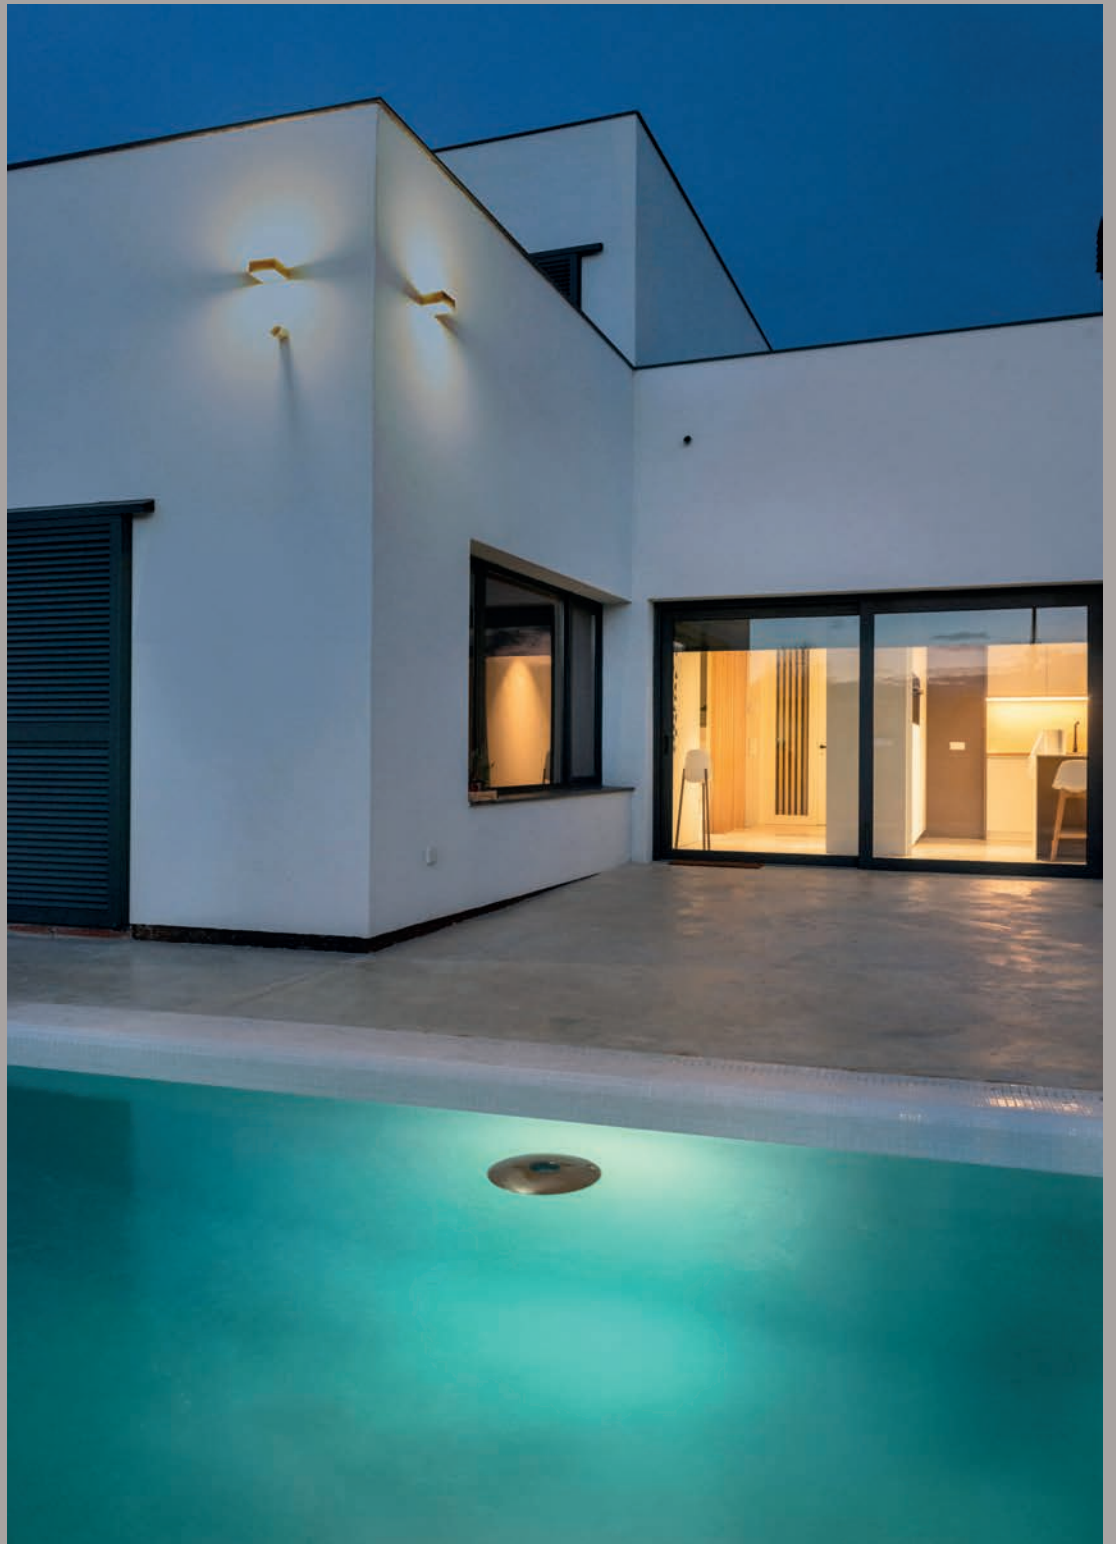

LOTUS

calma.

lotus

DESIGN: PETE SANS

LOTUS

Lotus transforms water into light. On warm summer nights, it offers the almost magical experience of immersing yourself in liquid light.

The point from which light emanates is almost imperceptible, using water to spread it homogeneously. Lotus tries to be invisible, conquering the water with its warm and subtle light.

DESIGN:
PETE SANS

LOTUS

Floating pool lamp, with a D400 compacted cork base, which incorporates an IP65 bulb with induction charging battery (included) without the need for external cables. Supplied with wall mount, to store after normal use

MATERIALS/COLOURS

STRUCTURE

corcho 81
cork 81

SIZE	REF. 712	
DIAMETER	31,5 CM	13"
HEIGHT	5,5 CM	2"
N.W.	0,35 kg	

UN/BOX:	1/1
BOX SIZE:	35X35X8 cm
VOL:	0,09 m ³
G.W.:	0,4 kg

MEDITERRANEAN
OUTDOOR FURNITURE
ALT EMPORDÀ. GIRONA