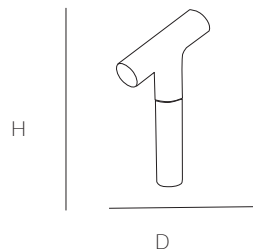

UN/BOX:	1/1	
BOX SIZE:	23X23X15 CM	
VOL:	0,008 M3	
G.W.:	1,00 KG	

BR Brown 95

BG Beige 10

CEILING LAMP

Ceiling hanging ceramic lamp, with direct suspension by cable and wired installation. It incorporates one LED 4,5w of 500 lumens. Suitable for outdoor

SIZE	REF. 722	
DIÁMETER	16 CM	6"
HEIGHT	10 CM	4"
N.W.	0,8 KG	

UN/BOX:	1/1	
BOX SIZE:	23X23X15 CM	
VOL:	0,008 M3	
G.W.:	1,00 KG	

CEILING LAMP

Ceiling hanging ceramic lamp, with direct suspension by cable and wired installation. It incorporates one LED 8,4w of 960 lumens. Suitable for outdoor

SIZE	REF. 723	
WIDTH	16 CM	6"
DEPTH	45,5 CM	18"
HEIGHT	10 CM	4"
N.W.	3 KG	

UN/BOX:	1/1
BOX SIZE:	50X23X15 CM
VOL:	0,017 M3
G.W.:	3,2 KG

BR Brown 95

BG Beige 10

tub Y

DESIGN: ANDREU CARULLA

LIGHT BULB

MATERIALS/COLOURS

Ceramic Structure

BR Brown 95

BG Beige 10

Ceramic wall light, incorporating LED 4,5w of 500 lumens, wired installation. Suitable for outdoor

SIZE	REF. 713	
WIDTH	Ø 10 CM	24"
DEPTH	23 CM	36"
HEIGHT	58 CM	30"
N.W.	5,10 KG	