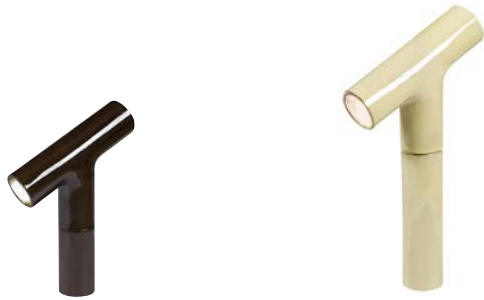

tub Y

DESIGN: ANDREU CARULLA

LIGHT BULB

MATERIALS/COLOURS

Ceramic Structure

BR Brown 95

BG Beige 10

Ceramic wall light, incorporating LED 4,5w of 500 lumens, wired installation. Suitable for outdoor

SIZE	REF. 713	
WIDTH	Ø 10 CM	24"
DEPTH	23 CM	36"
HEIGHT	58 CM	30"
N.W.	5,10 KG	

UN/BOX:	1/1	
BOX SIZE:	15X28X63 CM	
VOL:	0,026 M3	
G.W.:	5,50 KG	

SIZE	REF. 714	
WIDTH	Ø 10 CM	24"
DEPTH	35 CM	36"
HEIGHT	65 CM	30"
N.W.	6,10 KG	

UN/BOX:	1/1	
BOX SIZE:	15X40X70 CM	
VOL:	0,042 M3	
G.W.:	6,50 KG