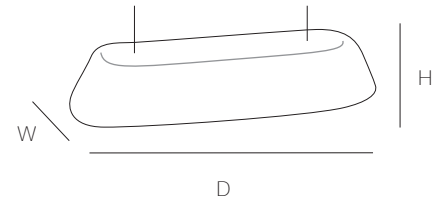

MATERIALS/COLOURS

Ceramic Structure

BR Brown 95

BG Beige 10

WALL LAMP

Ceramic wall light, incorporating LED 4,5w of 500 lumens, wired installation. Suitable for outdoor

SIZE	REF. 721	
DIÁMETER	16 CM	6"
HEIGHT	10 CM	4"
N.W.	0,8 KG	

UN/BOX:	1/1	
BOX SIZE:	23X23X15 CM	
VOL:	0,008 M3	
G.W.:	1,00 KG	

BR Brown 95

BG Beige 10

CEILING LAMP

Ceiling hanging ceramic lamp, with direct suspension by cable and wired installation. It incorporates one LED 4,5w of 500 lumens. Suitable for outdoor

SIZE	REF. 722	
DIÁMETER	16 CM	6"
HEIGHT	10 CM	4"
N.W.	0,8 KG	

UN/BOX:	1/1	
BOX SIZE:	23X23X15 CM	
VOL:	0,008 M3	
G.W.:	1,00 KG	

CEILING LAMP

Ceiling hanging ceramic lamp, with direct suspension by cable and wired installation. It incorporates one LED 8,4w of 960 lumens. Suitable for outdoor

SIZE	REF. 723	
WIDTH	16 CM	6"
DEPTH	45,5 CM	18"
HEIGHT	10 CM	4"
N.W.	3 KG	

UN/BOX:	1/1
BOX SIZE:	50X23X15 CM
VOL:	0,017 M3
G.W.:	3,2 KG

BR Brown 95

BG Beige 10

tub Y

DESIGN: ANDREU CARULLA

LIGHT BULB

MATERIALS/COLOURS