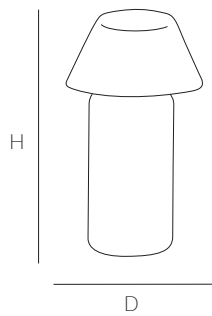

Ceramic structure lamp that incorporates LED 2,6w of 315 lumens, "one" touch ignition and USB recharge included. Suitable for outdoors.

SIZE	REF. 720	
DIÁMETER	16 CM	6"
HEIGHT	32 CM	12"
N.W.	0,8 KG	

UN/BOX:	1/1	
BOX SIZE:	23X23X40 CM	
VOL:	0,02 M3	
G.W.:	2,8 KG	

MATERIALS/COLOURS

Ceramic Structure

BR Brown 95

BG Beige 10

WALL LAMP

Ceramic wall light, incorporating LED 4,5w of 500 lumens, wired installation. Suitable for outdoor

SIZE	REF. 721	
DIÁMETER	16 CM	6"
HEIGHT	10 CM	4"
N.W.	0,8 KG	

SIZE	REF. 722	
DIÁMETER	16 CM	6"
HEIGHT	10 CM	4"
N.W.	0,8 KG	

UN/BOX:	1/1	
BOX SIZE:	23X23X15 CM	
VOL:	0,008 M3	
G.W.:	1,00 KG	

CEILING LAMP

Ceiling hanging ceramic lamp, with direct suspension by cable and wired installation. It incorporates one LED 8,4w of 960 lumens. Suitable for outdoor

Ceramic Structure

BR Brown 95

BG Beige 10

Ceramic wall light, incorporating LED 4,5w of 500 lumens, wired installation. Suitable for outdoor

SIZE	REF. 713	
WIDTH	Ø 10 CM	24"
DEPTH	23 CM	36"
HEIGHT	58 CM	30"
N.W.	5,10 KG	