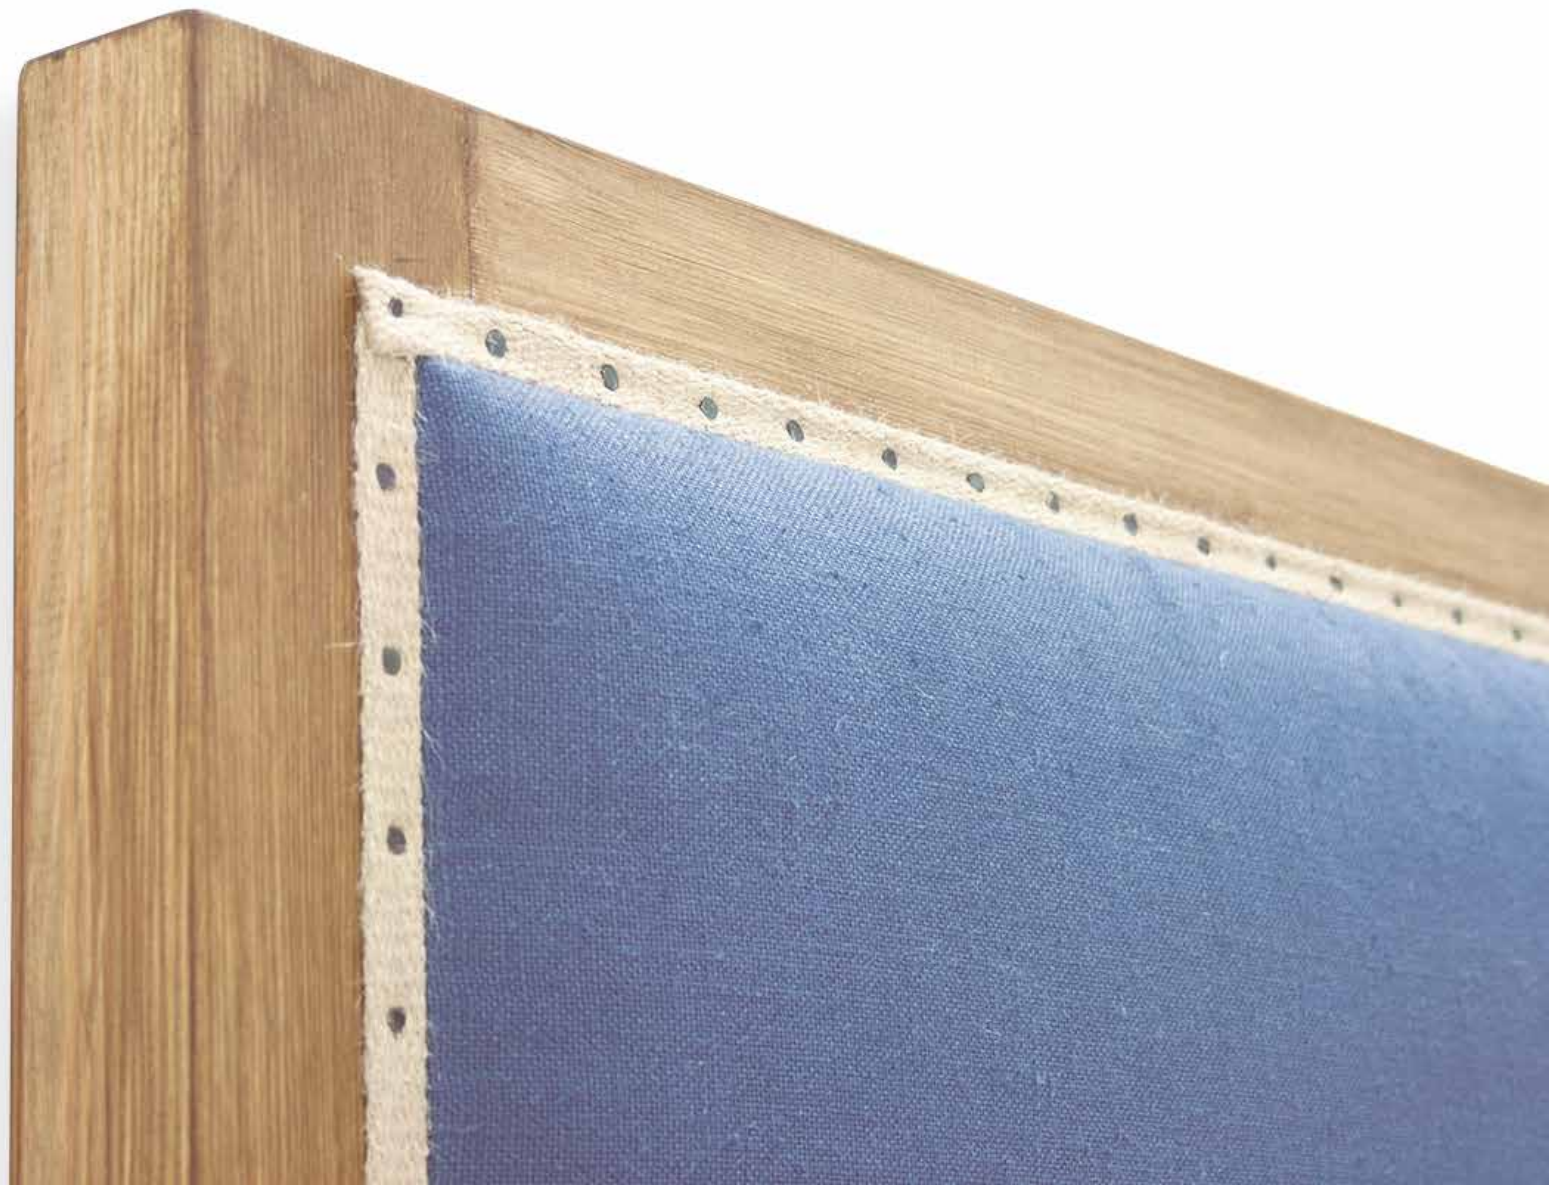

 Double piping

 Black metal castors foot

 Chrome metal castors foot

 Adj. height

 Swivel

LIENZO HEADBOARD ESSENCE

 220 cm.

 10 cm.