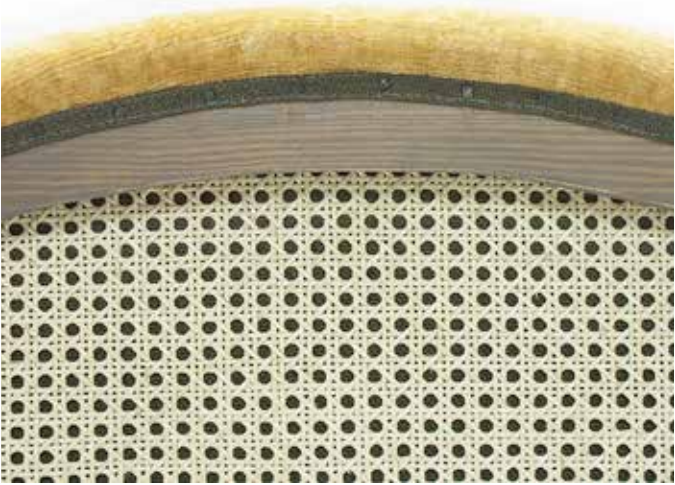

 Mattress fabric option

 Wood finishes

 Jute ribbon

 Double piping

Width not standard

ROBIN ESSENCE

80 160 190 230 cm.

75 cm.