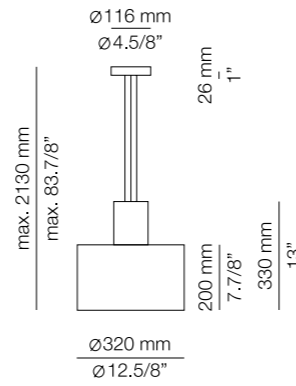

T-3905P

LED up to 20W
E27 / 120V - 240V
Dimmable when using dim. lamps
White pearl translucent polyester shade