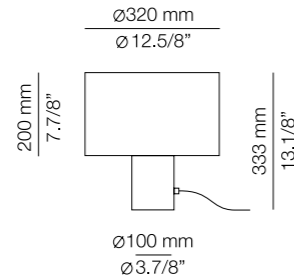

M-3906P

LED up to 20W
E27 / 230V
On/Off cord switch
White pearl translucent polyester shade

Additional

We offer custom finishes, sizes, and alternate lamping for projects.

Photographs may show non-standard products.