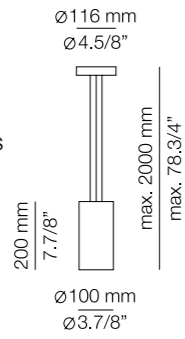

T-3905

LED up to 20W
E27 / 120V - 240V
Dimmable when using dim. lamps