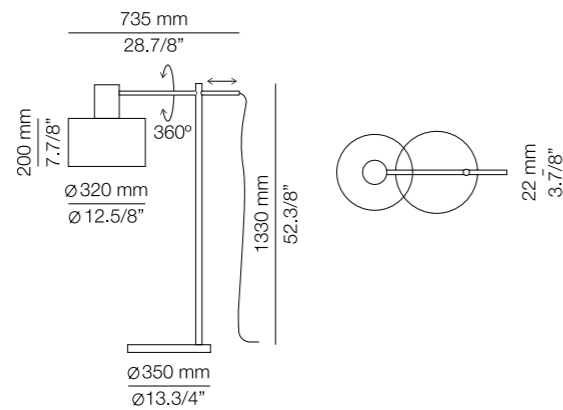

p-3908M

LED up to 20W
E27 / 230V
On/Off cord switch
Marble base

p-3908MP

LED up to 20W
E27 / 230V
On/Off cord switch
White pearl translucent polyester shade and marble base

Finish

- 26 BLK
- 55 BG

Additional