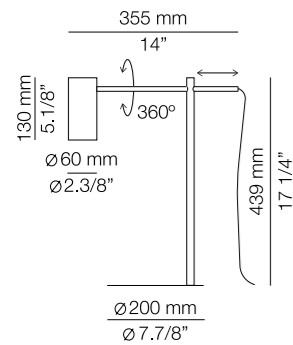

M-3907

LED up to 10W
E14 / 230V
On/Off cord switch