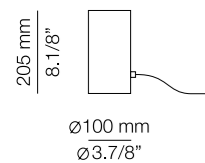

Additional

We offer custom finishes, sizes, and alternate lamping for projects.

Photographs may show non-standard products.

M-3906

LED up to 20W
E27 / 230V
On/Off cord switch

Additional

We offer custom finishes, sizes, and alternate lamping for projects.