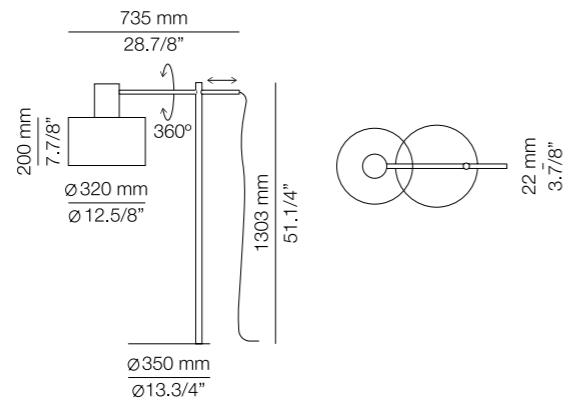

p-3908M

LED up to 20W
E27 / 230V
On/Off cord switch
Marble base

p-3908MP

LED up to 20W
E27 / 230V
On/Off cord switch
White pearl translucent polyester shade and marble base

Finish

- 26 BLK
- 55 BG

Additional