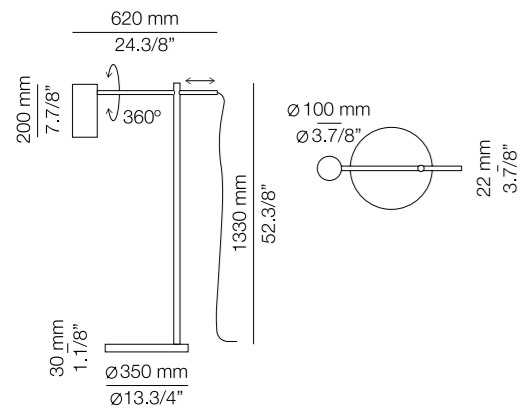

p-3908M

LED up to 20W
E27 / 230V
On/Off cord switch
Marble base

p-3908MP

LED up to 20W
E27 / 230V
On/Off cord switch
White pearl translucent polyester shade and marble base

Finish

- 26 BLK
- 55 BG

Additional