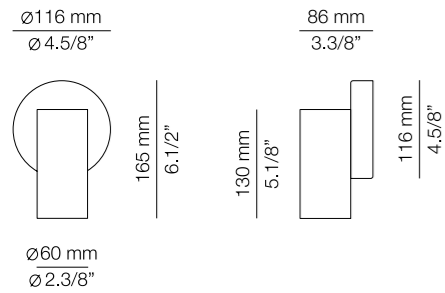

A-3900

LED up to 10W
E14 / 230V
Dimmable when using dim. lamps

Additional

We offer custom finishes, sizes, and alternate lamping for projects.

Photographs may show non-standard products.