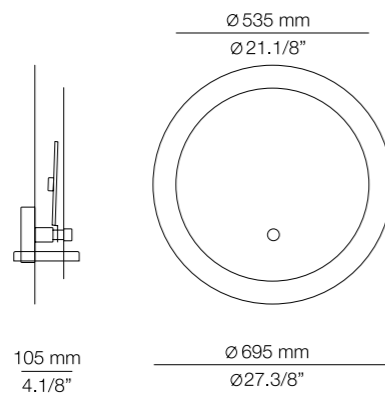

Finish

○ 74 WH

A-3701

LED 2x15W
(2700K / Ang. 120° / >90CRI)
230V / Typ* 2x1245 lumens
Dimmable Triac

Finish

○ 74 WH

Contract option

Wall light with laser cut signage