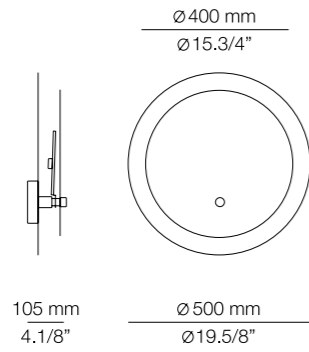

Finish

○ 74 WH

A-3701

LED 2x15W
(2700K / Ang. 120° / >90CRI)
230V / Typ* 2x1245 lumens
Dimmable Triac

Finish

○ 74 WH

Contract option

Wall light with laser cut signage