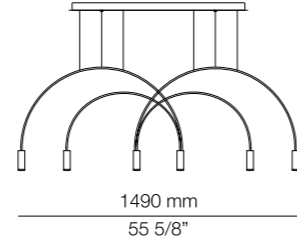

VOLTA L92.2T