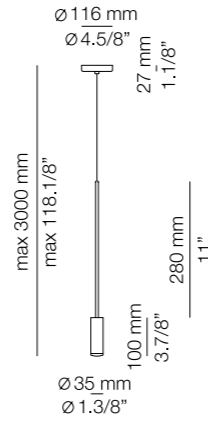

T-3534-W

LED 6,2W
(2700K / Ang. 45° / >90 CRI
350mA) / 100V - 240V
Typ* 725 lumens
Non Dimmable
(dimmable upon request)
Compositions are dimmable

Finishes

- 26 BLK (Body)
  - 26 BLK (Head)
  - 61 S GLD (Head)
- 71 WH (Body)
  - 71 WH (Head)

Additional

15° angle optic lens
conversion kit.
We offer custom finishes, sizes,
and alternate lamping for projects.

Photographs may show non-standard products.

T-3534-M

LED 6,2W
(3000K / Ang. 45° / >90 CRI
350mA) / 100V - 240V
Typ* 763 lumens
Non Dimmable
(dimmable upon request)
Compositions are dimmable

Finishes

- 26 BLK (Body)
  - 26 BLK (Head)
  - 61 S GLD (Head)
- 71 WH (Body)
  - 71 WH (Head)

Recessed option