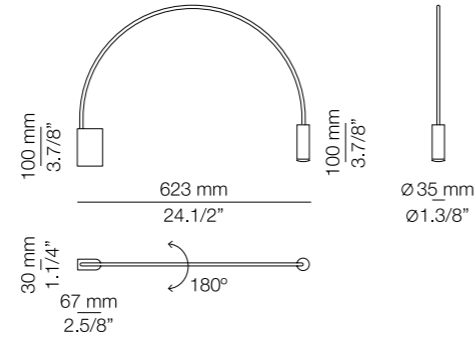

#### Finishes

- 26 BLK (Body)
  - 26 BLK (Head)
  - 61 S GLD (Head)
- 71 WH (Body)
  - 71 WH (Head)

### Finishes

- 26 BLK (Body)
  - 26 BLK (Head)
  - 61 S GLD (Head)
- 71 WH (Body)
  - 71 WH (Head)