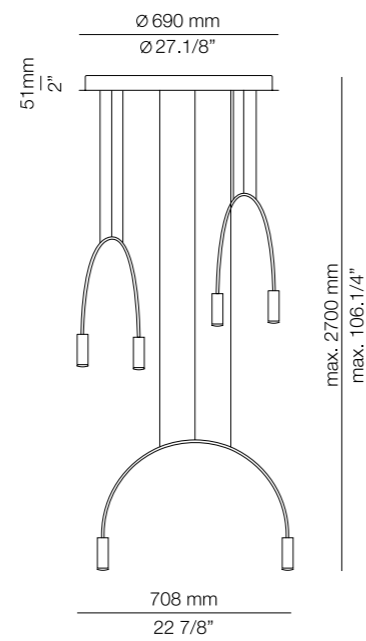

VOLTA R70.3D