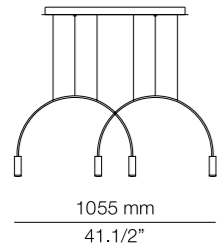

VOLTA · SUSPENSION

LINEAR CANOPY

VOLTA L73.2D