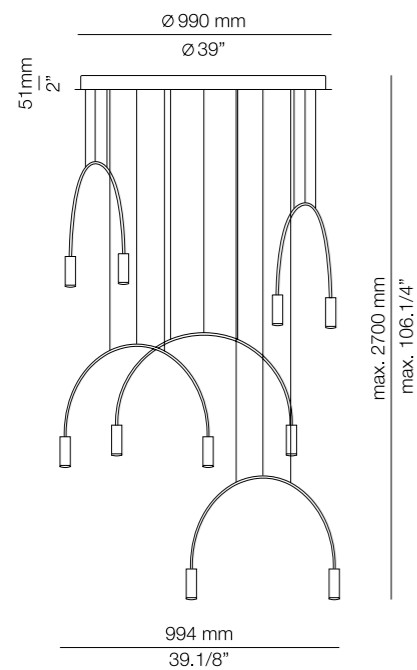

VOLTA · SUSPENSION

LINEAR CANOPY

ROUND CANOPY

VOLTA R100.5D