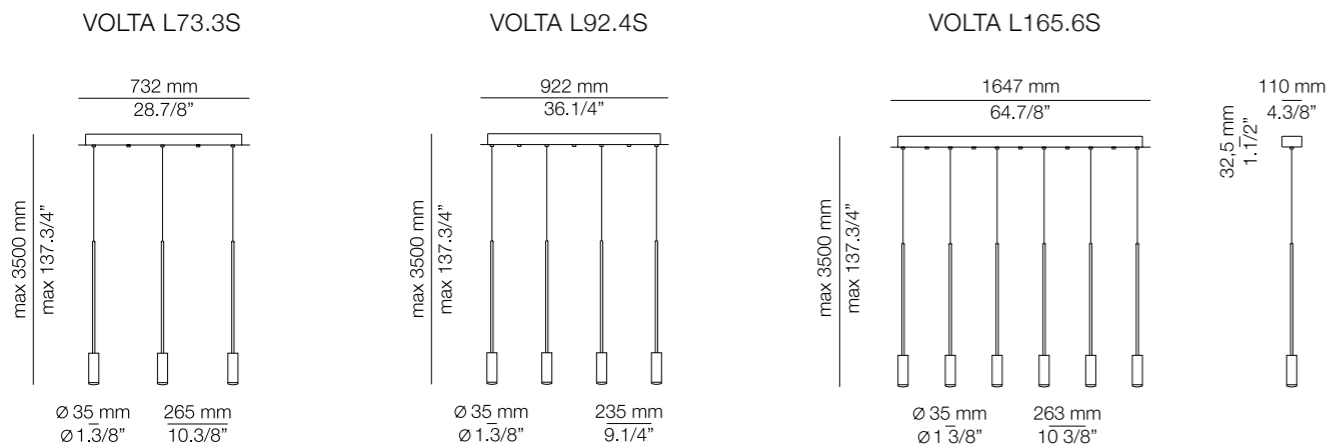

T-3534-W

LED 6,2W
(2700K / Ang. 45° / >90 CRI
350mA) / 100V - 240V
Typ* 725 lumens
Non Dimmable
(dimmable upon request)
Compositions are dimmable

Finishes

- 26 BLK (Body)
  - 26 BLK (Head)
  - 61 S GLD (Head)
- 71 WH (Body)
  - 71 WH (Head)

Additional

15° angle optic lens
conversion kit.
We offer custom finishes, sizes,
and alternate lamping for projects.

Photographs may show non-standard products.

T-3534-M

LED 6,2W
(3000K / Ang. 45° / >90 CRI
350mA) / 100V - 240V
Typ* 763 lumens
Non Dimmable
(dimmable upon request)
Compositions are dimmable

Finishes

- 26 BLK (Body)
  - 26 BLK (Head)
  - 61 S GLD (Head)
- 71 WH (Body)
  - 71 WH (Head)

Recessed option

VOLTA · SUSPENSION · COMPOSITIONS