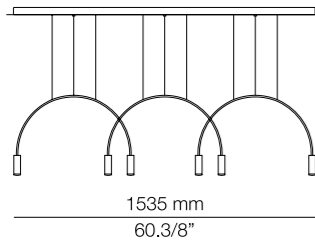

VOLTA L165.3D