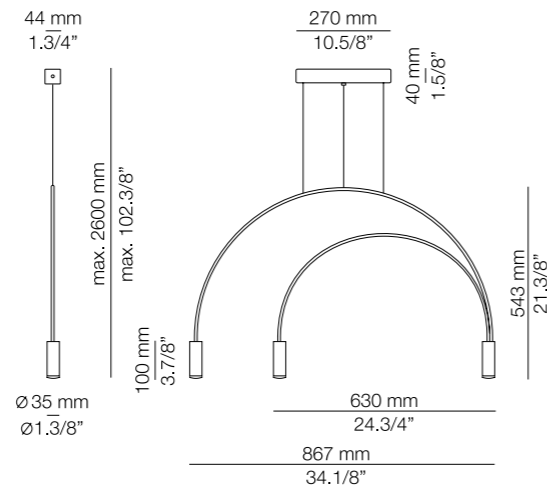

#### Finishes

- 26 BLK (Body)
  - 26 BLK (Head)
  - 61 S GLD (Head)
- 71 WH (Body)
  - 71 WH (Head)