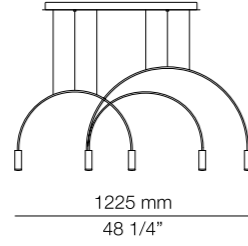

VOLTA L78.1D1T