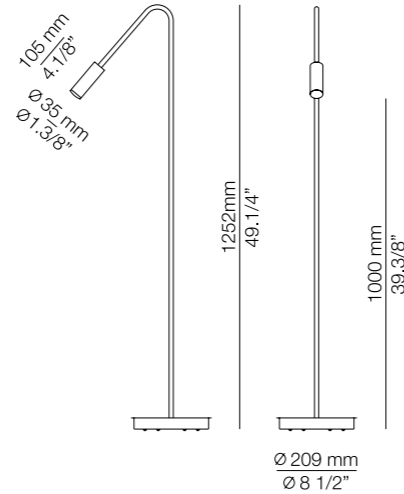

Finishes

- 26 BLK (Body)
  - 26 BLK (Head)
  - 61 S GLD (Head)
- 71 WH (Body)
  - 71 WH (Head)