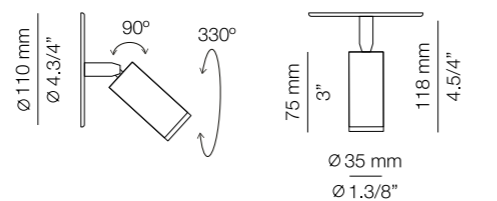

A-3533R-M

LED 6,2W
(3000K / Ang. 15° / >90 CRI
350mA) / 230V
Typ* 763 lumens
Dimmable Triac