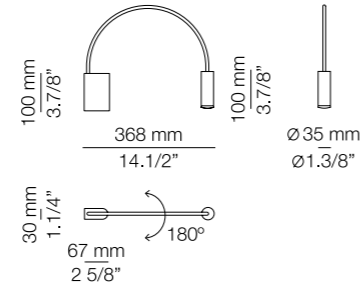

#### Finishes

- 26 BLK (Body)
  - 26 BLK (Head)
  - 61 S GLD (Head)
- 71 WH (Body)
  - 71 WH (Head)

### Finishes

- 26 BLK (Body)
  - 26 BLK (Head)
  - 61 S GLD (Head)
- 71 WH (Body)
  - 71 WH (Head)

### Additional

15° angle optic lens conversion kit.  
We offer custom finishes, sizes,  
and alternate lamping for projects.  
*Photographs may show non-standard products.*