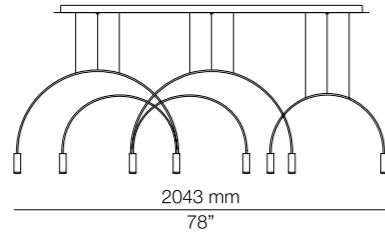

VOLTA L165.1D2T