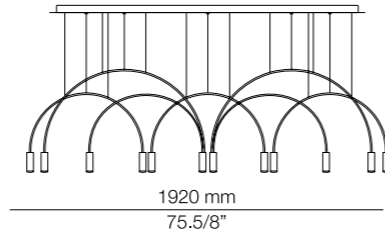

VOLTA L165.3D2T