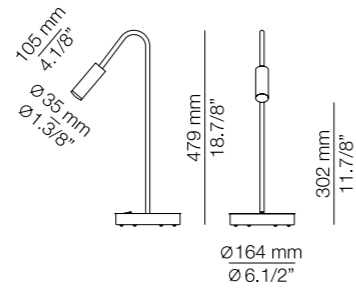

### Finishes

- 26 BLK (Body)
  - 26 BLK (Head)
  - 61 S GLD (Head)
- 71 WH (Body)
  - 71 WH (Head)

### Additional

15° angle optic lens conversion kit.  
We offer custom finishes, sizes,  
and alternate lamping for projects.

*Photographs may show non-standard products.*