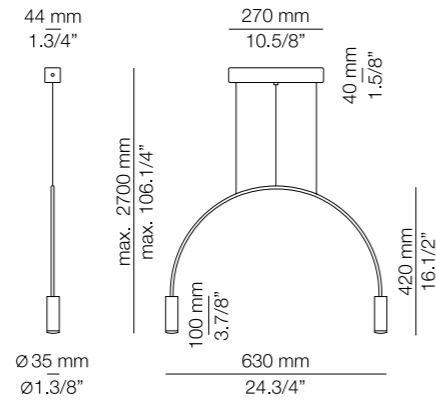

#### Finishes

- 26 BLK (Body)
  - 26 BLK (Head)
  - 61 S GLD (Head)
- 71 WH (Body)
  - 71 WH (Head)

#### Additional

15° angle optic lens conversion kit.  
We offer custom finishes, sizes, and alternate lamping for projects.

*Photographs may show non-standard products.*