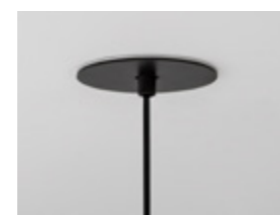

Additional

45° angle acrylic optic lens included.  
We offer custom finishes, sizes, and alternate lamping for projects.  
*Photographs may show non-standard products.*

Recessed option

CE Ⓢ IP 20 960°