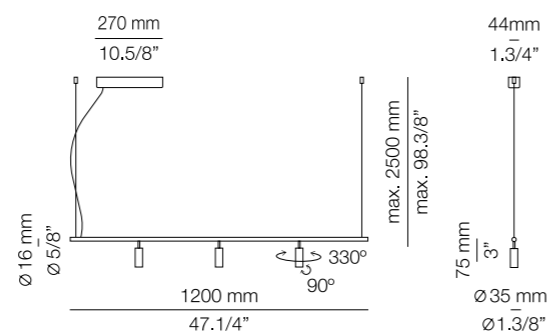

T-3532-M

LED 6,2W
(3000K / Ang. 15° / >90 CRI
350mA) / 230V
Typ* 763 lumens
Dimmable Triac