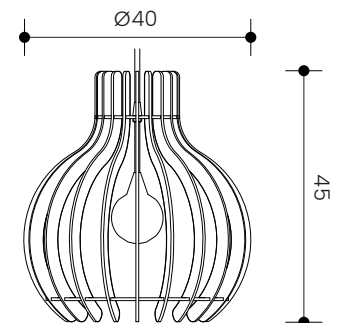

MOON

GEO COLLECTION

Size: Ø40 cm x 45 cm high
 Pack sizes: 35 x 50 x 5 cm
 Weight: 1 kg

- 5 mm wooden screen
- Textil linen wire (CE)
- Assembly needed

REF. 121 - 1 / 8

NUKI
GEO COLLECTION

white(1) yellow(2) aquamarine(3) kraft(4)