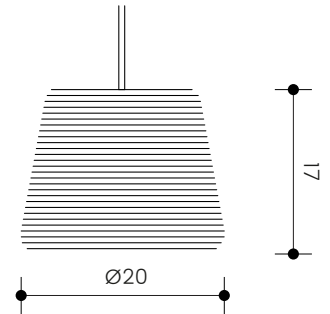

ALUN SMALL

ESSENTIAL COLLECTION

Size: Ø20 cm x 17 cm high
 Pack sizes: 25 x 25 x 25 cm
 Weight: 250g

- Wavy cardboard screen
- Textil red wire (CE)
- Assembly not needed

ELCAN

ESSENTIAL COLLECTION

REF. 106

Size: Ø26 cm x 27 cm high
 Pack sizes: 28 x 28 x 30 cm
 Weight: 300g