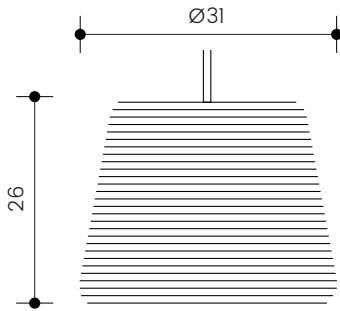

ALUN BIG

ESSENTIAL COLLECTION

REF. 101

Size: Ø31 cm x 26 cm high
Pack sizes: 35 x 35 x 35 cm
Weight: 750g

- Wavy cardboard screen
- Textil red wire (CE)
- Assembly not needed

cardboard kraft

- E27 light bulb (not included).
- Mister Karton lamps accept incandescent (max.75w), low consumption or LED light bulbs. Mister Karton recommends using low consumption or LED light bulbs. These use 80% less energy. They produce less heat and can last 12 times longer.

REF. 102

cardboard kraft

- E27 light bulb (not included).
- Mister Karton lamps accept incandescent (max.75w), low consumption or LED light bulbs. Mister Karton recommends using low consumption or LED light bulbs. These use 80% less energy. They produce less heat and can last 12 times longer.

ALUN SMALL

ESSENTIAL COLLECTION

Size: Ø20 cm x 17 cm high
Pack sizes: 25 x 25 x 25 cm
Weight: 250g

- Wavy cardboard screen
- Textil red wire (CE)
- Assembly not needed

ELCAN

ESSENTIAL COLLECTION

REF. 106

Size: Ø26 cm x 27 cm high
Pack sizes: 28 x 28 x 30 cm
Weight: 300g

- Wavy cardboard screen
- Textil red wire (CE)
- Assembly not needed

cardboard kraft

- E27 light bulb (not included).
- Mister Karton lamps accept incandescent (max.75w), low consumption or LED light bulbs. Mister Karton recommends using low consumption or LED light bulbs. These use 80% less energy. They produce less heat and can last 12 times longer.

REF. 111

cardboard kraft

- E27 light bulb (not included). For a perfect beauty effect, 95mm globe light bulb is recommended.
- Mister Karton lamps accept incandescent (max.75w), low consumption or LED light bulbs. Mister Karton recommends using low consumption or LED light bulbs. These use 80% less energy. They produce less heat and can last 12 times longer.

ORGANIK

ESSENTIAL COLLECTION