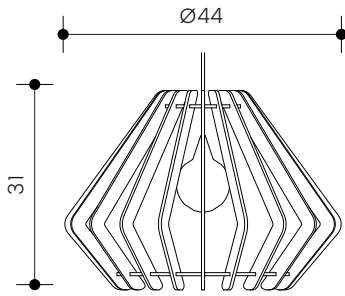

KARTON HEAD

Bustok Design Collection
Kraft Cardboard
Barcelona, 2016

POLARIS BIG

GEO COLLECTION

REF. 117 - 1 / 8

Size: Ø44 cm x 31 cm high
 Pack sizes: 39 x 39 x 3,5 cm
 Weight: 900g

- 5 mm wooden screen
- Textil linen wire (CE)
- Assembly needed