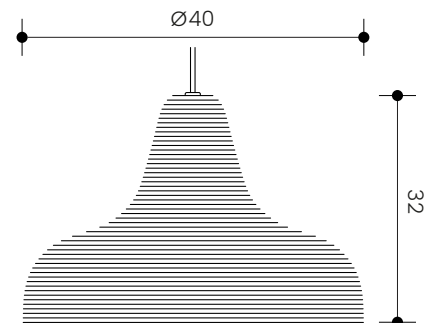

ORGANIK

ESSENTIAL COLLECTION

Size: Ø40 cm x 32 cm high
 Pack sizes: 50 x 50 x 40 cm
 Weight: 800g

- Wavy cardboard screen
- Textil red wire (CE)
- Assembly not needed

REF. 034 - 1 / 4

white(1) yellow(2) aquamarine(3) kraft(4)