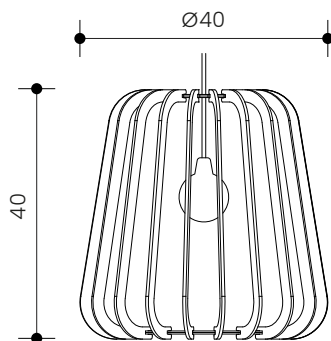

REF. 121 - 1 / 8

NUKI
GEO COLLECTION

white(1) yellow(2) aquamarine(3) kraft(4)

- E27 light bulb (not included). Mister Karton recommends using low consumption or LED light bulbs.
- Mister Karton lamps accept incandescent (max.75w), low consumption or LED light bulbs.

Size: Ø19 cm x 31 cm high
Pack sizes: 25 x 25 x 33 cm
Weight: 300g

- 5 mm wooden screen
- Transparent plastic wire(CE)
- Assembly neededtt

MAIA
GEO COLLECTION

Size: Ø40 cm x 40 cm high
Pack sizes: 35 x 50 x 5 cm
Weight: 900g

- 5 mm wooden screen
- Textil linen wire(CE)
- Assembly needed

REF. 123 - 1 / 8

white(1) yellow(2) aquamarine(3) blue(4) grey(5)
black(6) walnut (7) oak(8)

- E27 light bulb (not included). For a perfect beauty effect, 95mm globe light bulb is recommended.
- Mister Karton lamps accept incandescent (max.75w), low consumption or LED light bulbs.

MAIA ON FOOT
GEO COLLECTION

REF. 124 - 1 / 8

white(1) yellow(2) aquamarine(3) blue(4) grey(5)
black(6) walnut & white (7) oak & grey(8)

- E27 light bulb (not included). For a perfect beauty effect, 95mm globe light bulb is recommended.
- Mister Karton lamps accept incandescent (max.75w), low consumption or LED light bulbs.

Size: Ø20 cm x 37,5 cm high
Pack sizes: 39 x 39 x 3,5 cm
Weight: 800g

- 5 mm wooden screen
- Textil linen wire(CE)
- Assembly needed