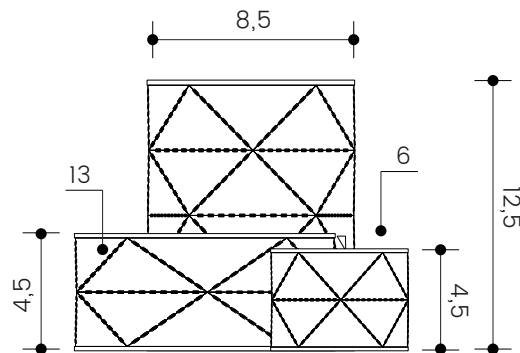

REF. 034 - 1 / 4

white(1) yellow(2) aquamarine(3) kraft(4)

OFFICE PACK

OFFICE DESIGN COLLECTION

Size: please view 2d layout
Pack sizes: 15 x 15 x 20 cm
Weight: 100g

- Micro wavy 1mm cardboard
- Wooden details
- Already assembled

KARTON MAN

BUSTOK DESIGN COLLECTION

REF. 207

Size: 47 cm x 70 cm high
Pack sizes: 33 x 50 x 80 cm
Weight: 5 Kg

cardboard kraft

- Wavy 6mm cardboard
- Wooden details
- Size: 38

REF. 206

cardboard kraft

KARTON WOMAN

BUSTOK DESIGN COLLECTION

Size: 35 cm x 65 cm high
Pack sizes: 40 x 30 x 80 cm
Weight: 3,5 Kg

- Wavy 6mm cardboard
- Wooden details
- Size: 36/38