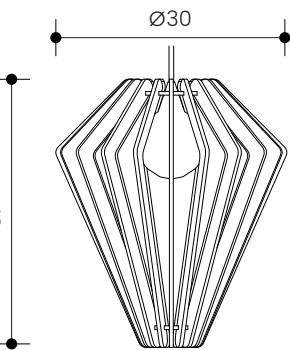

POLARIS SMALL

GEO COLLECTION

Size: Ø35 cm x 25 cm high
 Pack sizes: 39 x 39 x 3,5 cm
 Weight: 800g

- 5 mm wooden screen
- Textil linen wire (CE)
- Assembly needed

VEGA

GEO COLLECTION

REF. 119 - 1 / 8

Size: Ø30 cm x 34cm high
 Pack sizes: 39 x 39 x 3,5 cm
 Weight: 800g