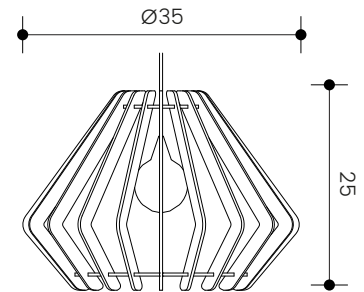

POLARIS SMALL

GEO COLLECTION

Size: Ø35 cm x 25 cm high
 Pack sizes: 39 x 39 x 3,5 cm
 Weight: 800g

- 5 mm wooden screen
- Textil linen wire (CE)
- Assembly needed

VEGA

GEO COLLECTION

REF. 119 - 1 / 8

Size: Ø30 cm x 34cm high
 Pack sizes: 39 x 39 x 3,5 cm
 Weight: 800g