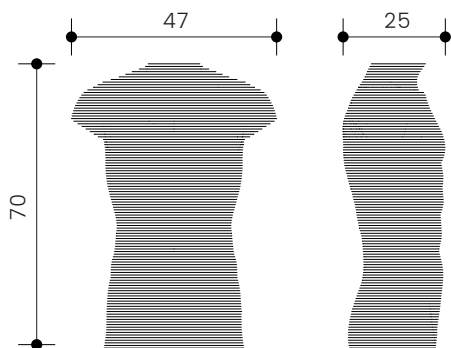

REF. 034 - 1 / 4

white(1) yellow(2) aquamarine(3) kraft(4)

OFFICE PACK

OFFICE DESIGN COLLECTION

Size: please view 2d layout
Pack sizes: 15 x 15 x 20 cm
Weight: 100g

- Micro wavy 1mm cardboard
- Wooden details
- Already assembled

KARTON MAN

BUSTOK DESIGN COLLECTION

REF. 207

Size: 47 cm x 70 cm high
Pack sizes: 33 x 50 x 80 cm
Weight: 5 Kg

cardboard kraft

- Wavy 6mm cardboard
- Wooden details
- Size: 38

REF. 206

cardboard kraft

KARTON WOMAN

BUSTOK DESIGN COLLECTION

Size: 35 cm x 65 cm high
Pack sizes: 40 x 30 x 80 cm
Weight: 3,5 Kg

- Wavy 6mm cardboard
- Wooden details
- Size: 36/38