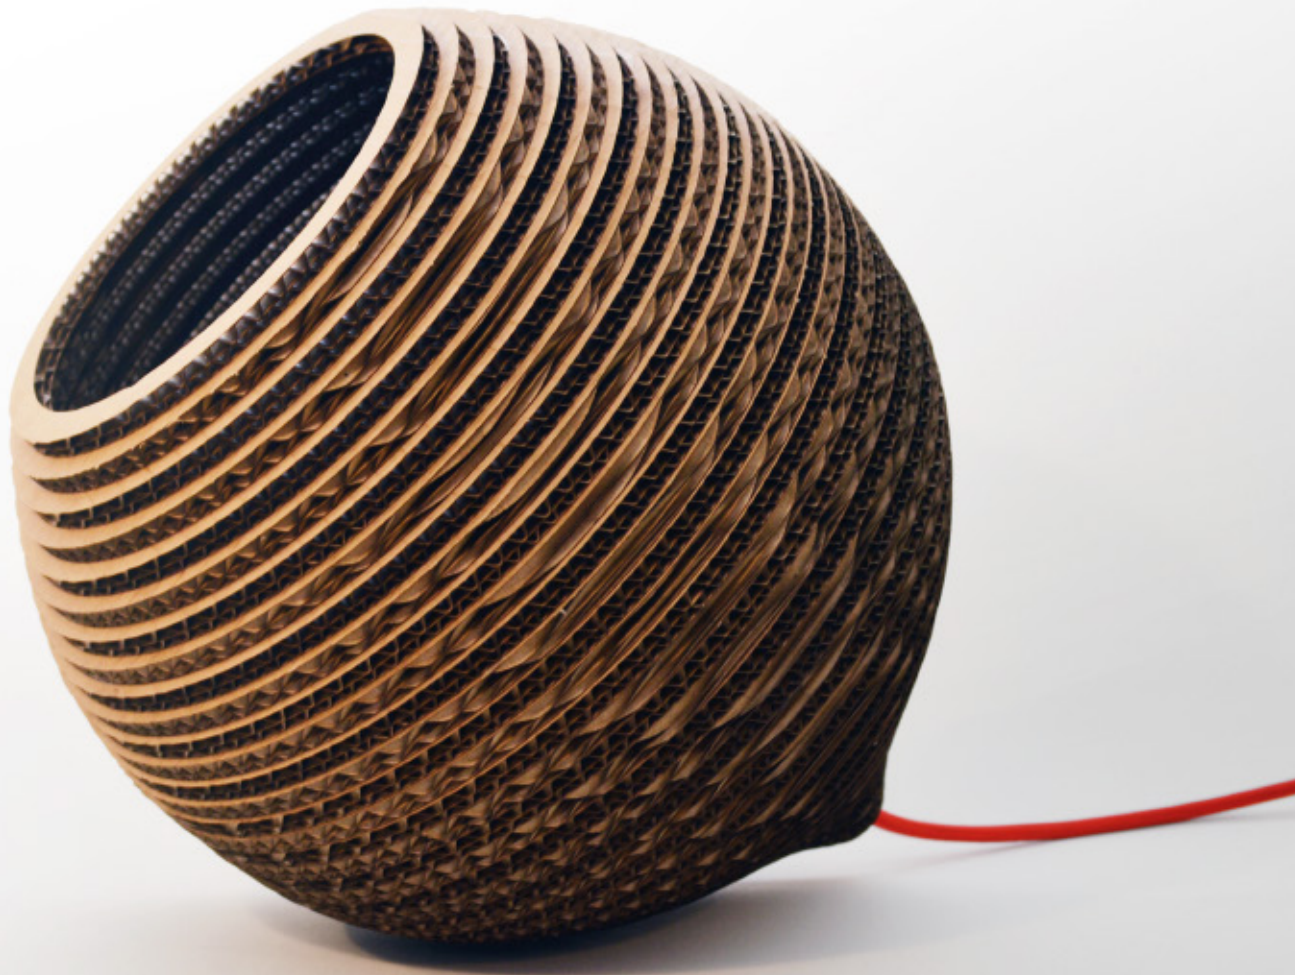

ELCAN SUSPENSION

Essential Lighting Collection
Kraft Cardboard
Barcelona, 2015