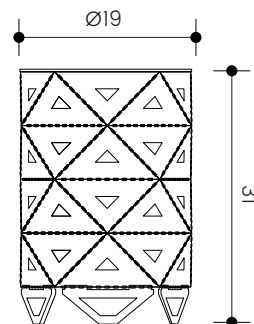

REF. 121 - 1 / 8

NUKI
GEO COLLECTION

white(1) yellow(2) aquamarine(3) kraft(4)

- E27 light bulb (not included). Mister Karton recommends using low consumption or LED light bulbs.
- Mister Karton lamps accept incandescent (max.75w), low consumption or LED light bulbs.

Size: Ø19 cm x 31 cm high
Pack sizes: 25 x 25 x 33 cm
Weight: 300g

- 5 mm wooden screen
- Transparent plastic wire(CE)
- Assembly neededtt

MAIA
GEO COLLECTION

Size: Ø40 cm x 40 cm high
Pack sizes: 35 x 50 x 5 cm
Weight: 900g

- 5 mm wooden screen
- Textil linen wire(CE)
- Assembly needed

REF. 123 - 1 / 8

white(1) yellow(2) aquamarine(3) blue(4) grey(5)
black(6) walnut (7) oak(8)

- E27 light bulb (not included). For a perfect beauty effect, 95mm globe light bulb is recommended.
- Mister Karton lamps accept incandescent (max.75w), low consumption or LED light bulbs.

MAIA ON FOOT
GEO COLLECTION

REF. 124 - 1 / 8

white(1) yellow(2) aquamarine(3) blue(4) grey(5)
black(6) walnut & white (7) oak & grey(8)

- E27 light bulb (not included). For a perfect beauty effect, 95mm globe light bulb is recommended.
- Mister Karton lamps accept incandescent (max.75w), low consumption or LED light bulbs.

Size: Ø20 cm x 37,5 cm high
Pack sizes: 39 x 39 x 3,5 cm
Weight: 800g

- 5 mm wooden screen
- Textil linen wire(CE)
- Assembly needed