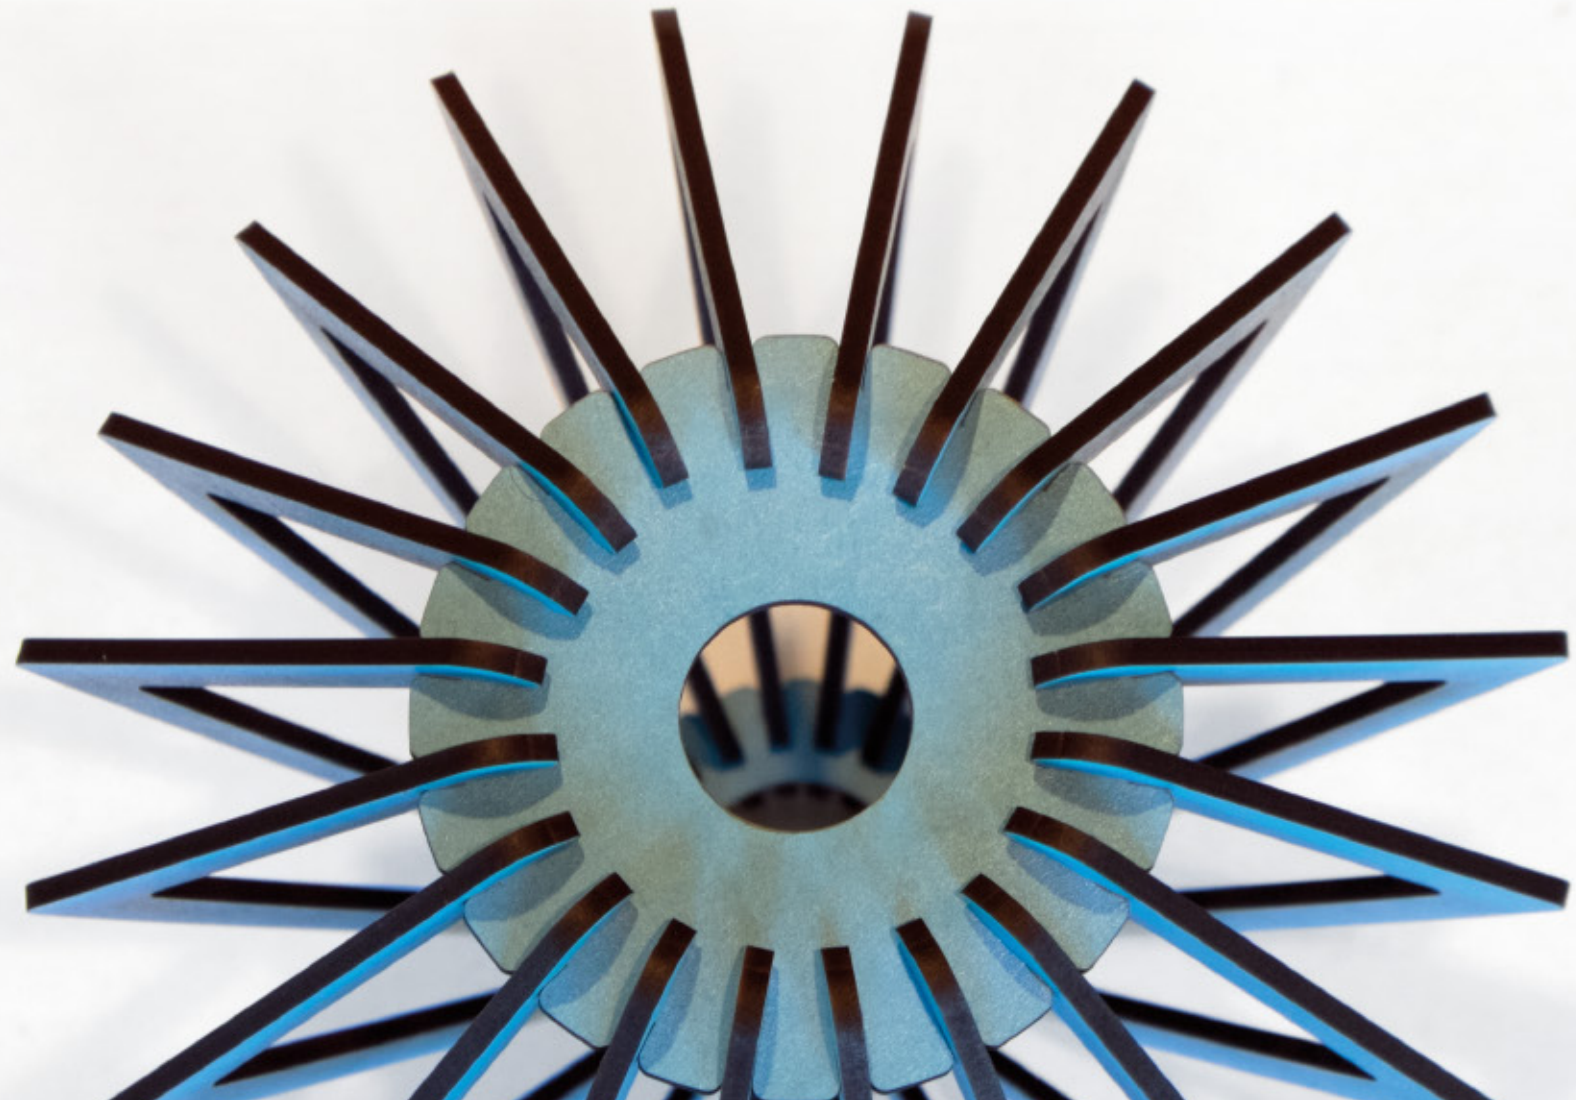

FUNNY VEGA

Geo Lighting Collection
MDF board | Blue
Barcelona, 2016