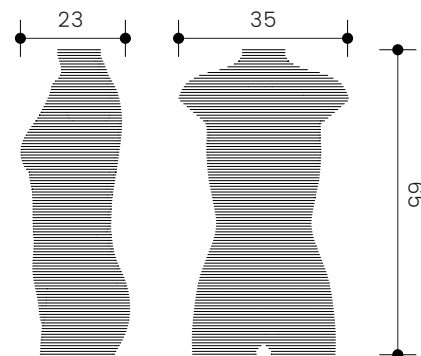

KARTON HEAD

BUSTOK DESIGN COLLECTION

REF. 209 - 1 / 2

Size: 27 cm x 22 cm high
Pack sizes: 20 x 25 x 30 cm
Weight: 750g

white(1) kraft (2)

- Wavy 6mm cardboard
- Already assembled