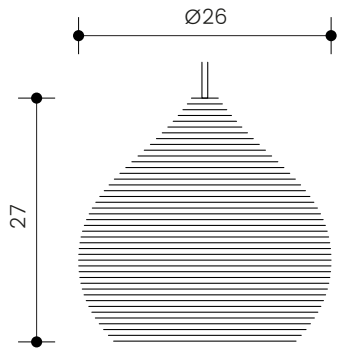

ALUN SMALL

ESSENTIAL COLLECTION

Size: Ø20 cm x 17 cm high
 Pack sizes: 25 x 25 x 25 cm
 Weight: 250g

- Wavy cardboard screen
- Textil red wire (CE)
- Assembly not needed

ELCAN

ESSENTIAL COLLECTION

REF. 106

Size: Ø26 cm x 27 cm high
 Pack sizes: 28 x 28 x 30 cm
 Weight: 300g