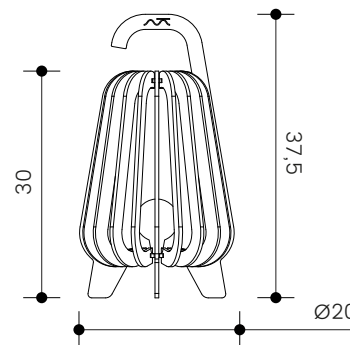

- 5 mm wooden screen
- Transparent plastic wire(CE)
- Assembly neededtt

MAIA
GEO COLLECTION

Size: Ø40 cm x 40 cm high
Pack sizes: 35 x 50 x 5 cm
Weight: 900g

- 5 mm wooden screen
- Textil linen wire(CE)
- Assembly needed

MAIA ON FOOT
GEO COLLECTION

REF. 124 - 1 / 8

white(1) yellow(2) aquamarine(3) blue(4) grey(5)
black(6) walnut & white (7) oak & grey(8)

- E27 light bulb (not included). For a perfect beauty effect, 95mm globe light bulb is recommended.
- Mister Karton lamps accept incandescent (max.75w), low consumption or LED light bulbs.

Size: Ø20 cm x 37,5 cm high
Pack sizes: 39 x 39 x 3,5 cm
Weight: 800g

- 5 mm wooden screen
- Textil linen wire(CE)
- Assembly needed

ELECTRA
GEO COLLECTION

Size: Ø43 cm x 22cm high
Pack sizes: 35 x 50 x 5 cm
Weight: 900g