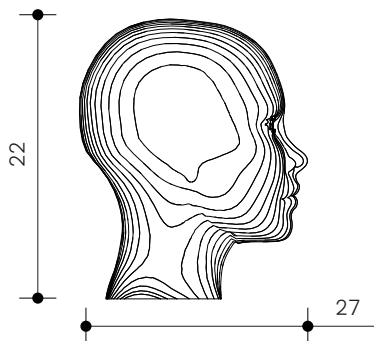

REF. 207

Size: 47 cm x 70 cm high
Pack sizes: 33 x 50 x 80 cm
Weight: 5 Kg

cardboard kraft

- Wavy 6mm cardboard
- Wooden details
- Size: 38

REF. 206

cardboard kraft

KARTON WOMAN

BUSTOK DESIGN COLLECTION

Size: 35 cm x 65 cm high
Pack sizes: 40 x 30 x 80 cm
Weight: 3,5 Kg

- Wavy 6mm cardboard
- Wooden details
- Size: 36/38

KARTON HEAD

BUSTOK DESIGN COLLECTION

REF. 209 - 1 / 2

Size: 27 cm x 22 cm high
Pack sizes: 20 x 25 x 30 cm
Weight: 750g