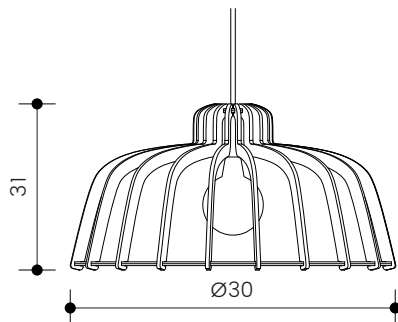

MAIA ON FOOT
GEO COLLECTION

REF. 124 - 1 / 8

white(1) yellow(2) aquamarine(3) blue(4) grey(5)
black(6) walnut & white (7) oak & grey(8)

- E27 light bulb (not included). For a perfect beauty effect, 95mm globe light bulb is recommended.
- Mister Karton lamps accept incandescent (max.75w), low consumption or LED light bulbs.

Size: Ø20 cm x 37,5 cm high
Pack sizes: 39 x 39 x 3,5 cm
Weight: 800g

- 5 mm wooden screen
- Textil linen wire(CE)
- Assembly needed

ELECTRA
GEO COLLECTION

Size: Ø43 cm x 22cm high
Pack sizes: 35 x 50 x 5 cm
Weight: 900g