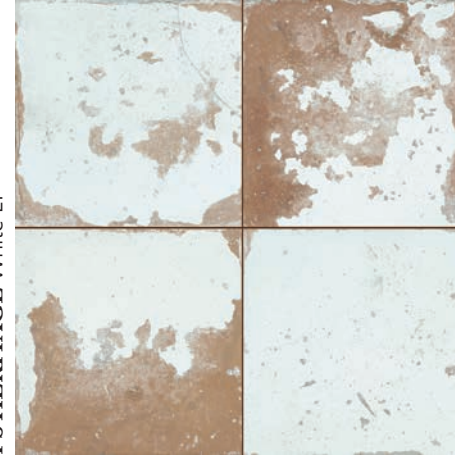

FS HERITAGE White LT

FS HERITAGE Ornate LT