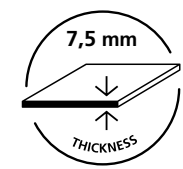

Granier decor
Natural_33,3*100 SP

Granier decor
Taupe_33,3*100 SP

Granier wall

Granier decor
Honey_33,3*100 SP

MATCHING FLOOR COLLECTIONS
GRANIER_PORCELAIN | Pag. 91

GRANIER wall

8 patterns

33,3 * 100 * 0,86 cm | 13 * 39"

RECTIFIED	SHAPED
	BN10
HONEY	34773
NATURAL	34772
TAUPE	34774

GRANIER FLOOR

PORCELAIN

GRANIER FLOOR

PORCELAIN

36 patterns

24 * 151 * 1 cm | 9 * 59"

RECTIFIED	ALL IN ONE
	BN121
ASH	34641
HONEY	34637
MAPLE	34639
NATURAL	34638
TAUPE	34640