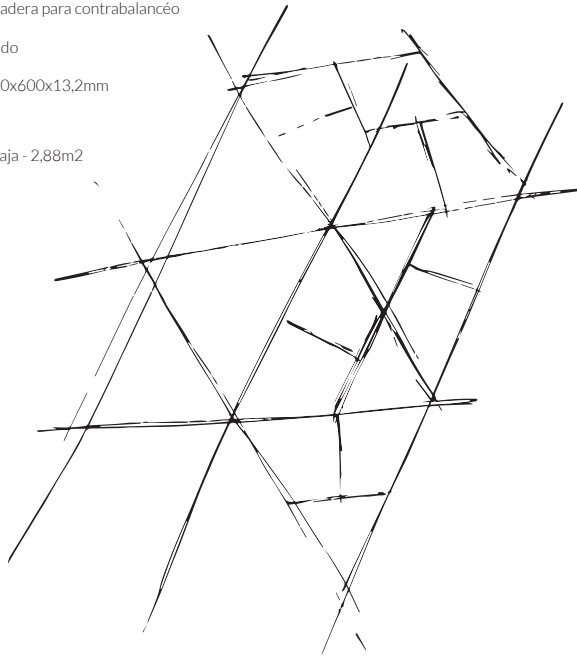

Capa superior: Roble o Nogal
Capa intermedia: 12mm MDF Negro
Capa base: Chapa de madera para contrabalancéo

Acabados: Aceite o Crudo

Medidas del panel: 2400x600x13,2mm
Superficie: 1,44m²

Packaging: 2 paneles/Caja - 2,88m²