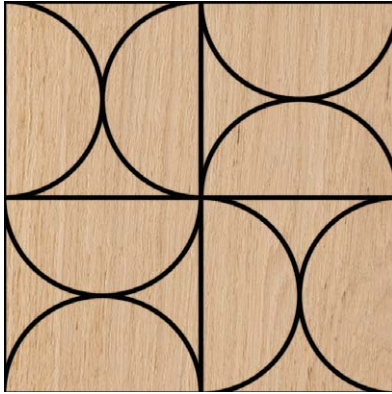

Medidas del panel: 2400x600x13,2mm
Superficie: 1,44m²

Packaging: 2 paneles/Caja - 2,88m²

JAPANDI
COLLECTION

Inspiration for walls

MID CENTURY #014

Capa superior: Roble o Nogal
Capa intermedia: 12mm MDF Negro
Capa base: Chapa de madera para contrabalancé