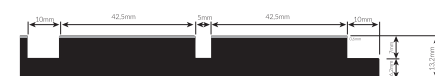

ARROW #004

Capa superior: Roble o Nogal
Capa intermedia: 12mm MDF Negro
Capa base: Chapa de madera para contrabalancéo

Acabados: Aceite o Crudo

Medidas del panel: 2400x600x13,2mm
Superficie: 1,44m²

Packaging: 2 paneles/Caja - 2,88m²

JAPANDI
COLLECTION

Inspiration for walls