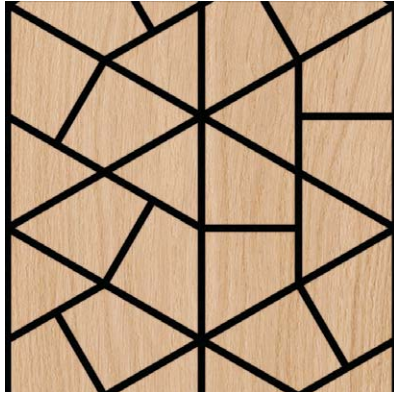

Medidas del panel: 2400x600x13,2mm
Superficie: 1,44m²

Packaging: 2 paneles/Caja - 2,88m²

Inspiration for walls

KUMIKO
COLLECTION

Inspiration for walls

OSAKA #025

Capa superior: Roble o Nogal
Capa intermedia: 12mm MDF Negro
Capa base: Chapa de madera para contrabalancéo