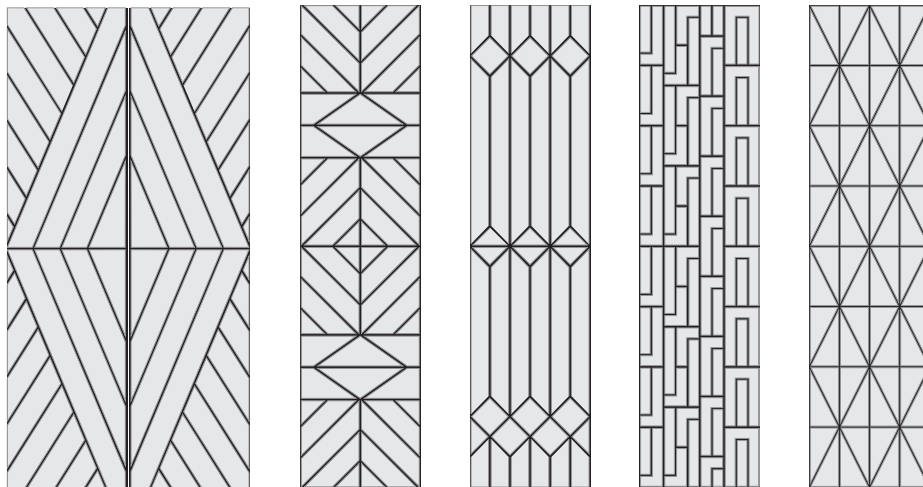

Acabados: Aceite o Crudo

Medidas del panel: 2400x600x13,2mm
Superficie: 1,44m²

Packaging: 2 paneles/Caja - 2,88m²

Inspiration for walls

NEO ART DECO

COLLECTION

Inspiration for walls

NEO ART DECO