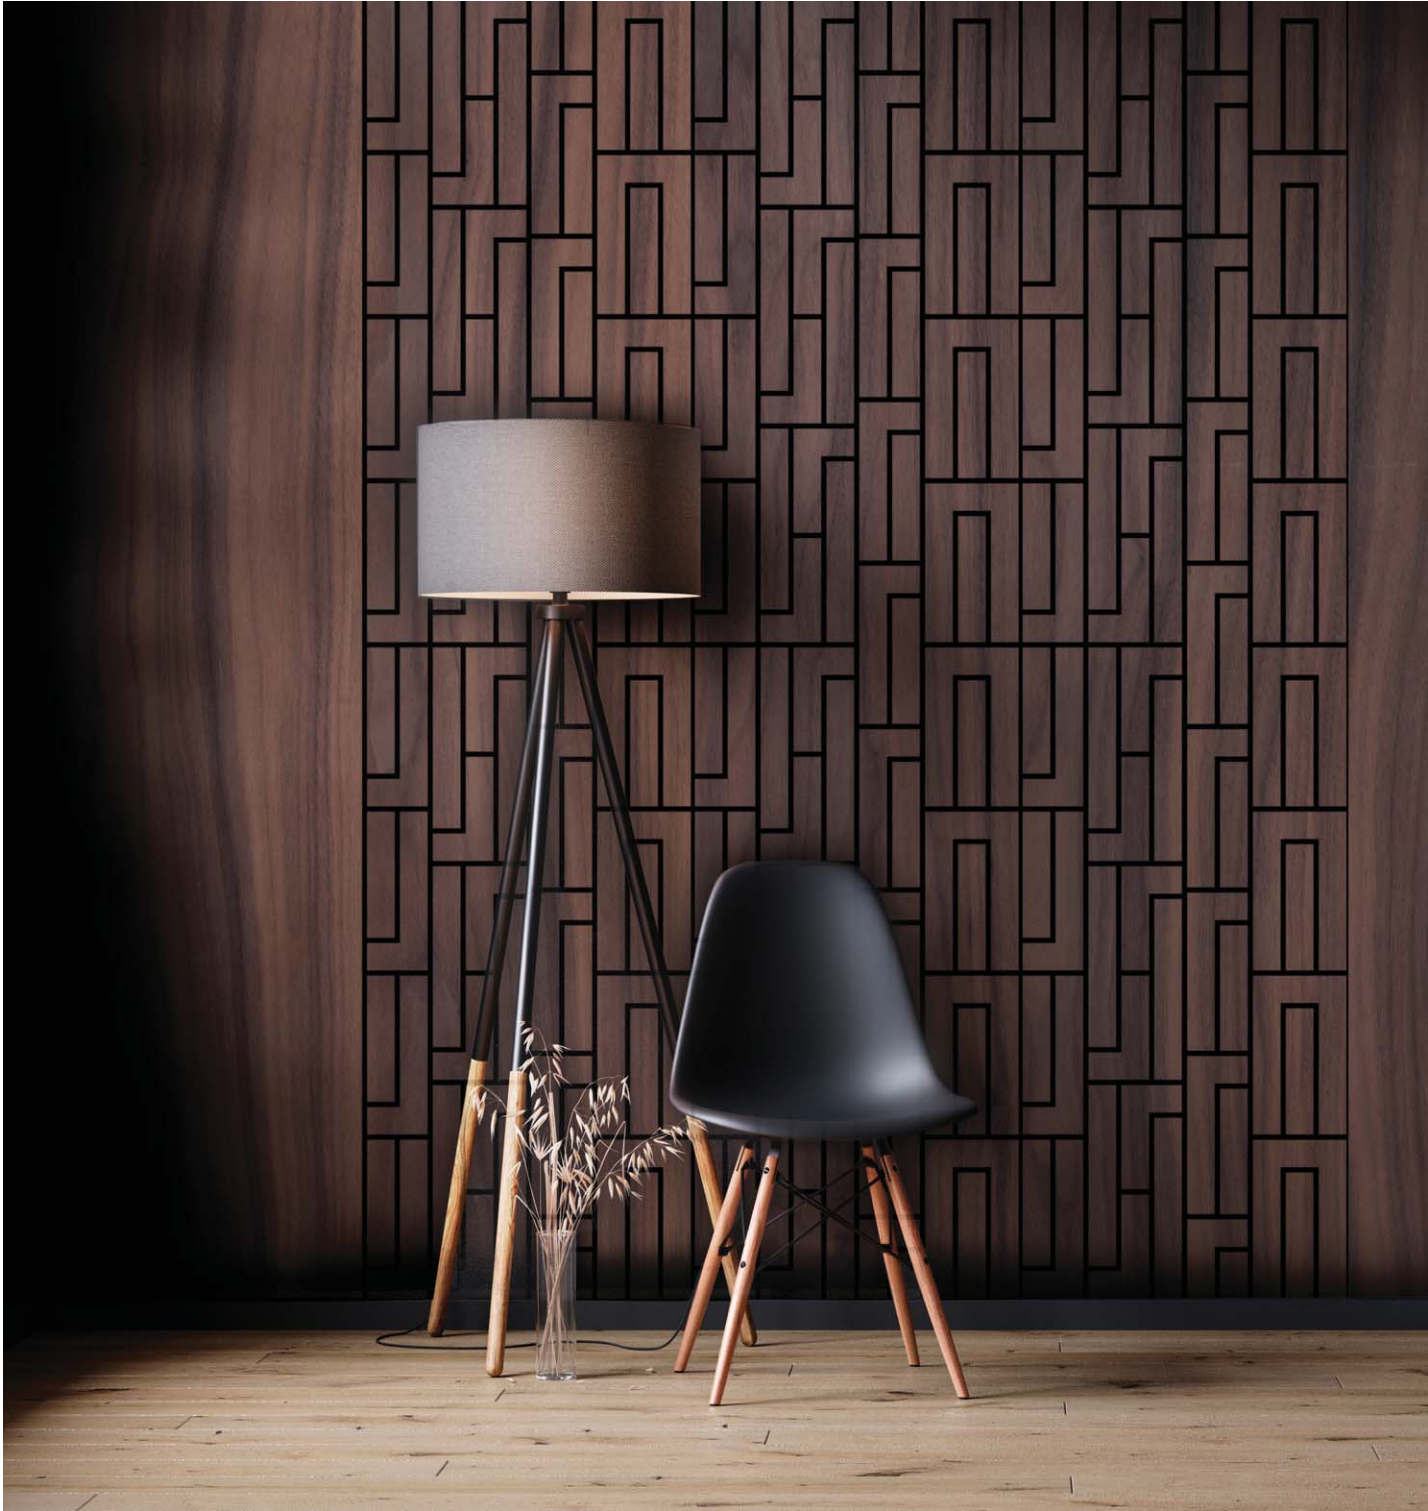

METRO #008

NEO ART DECO

COLLECTION

Inspiration for walls