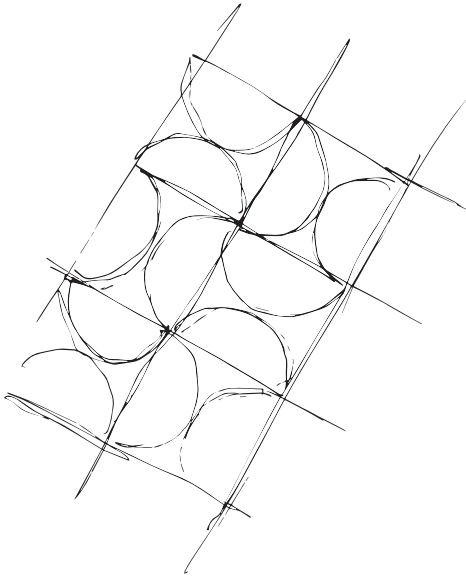

Capa superior: Roble o Nogal
Capa intermedia: 12mm MDF Negro
Capa base: Chapa de madera para contrabalancé

Acabados: Aceite o Crudo

Medidas del panel: 2400x600x13,2mm
Superficie: 1,44m²

Packaging: 2 paneles/Caja - 2,88m²