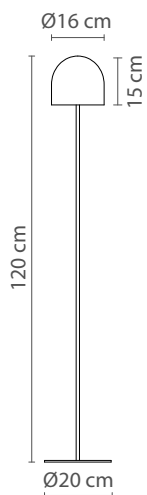

Dimensions

Materials

Iron structure and plastic cable. Optional ceramic base

Finishings

- Matte black
- Matte white
- Matte terracotta red
- Custom

Certificates