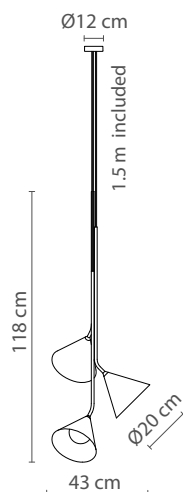

Dimensions

Materials

Iron structure, opal glass and textile cable

Finishings

■ Matte black and gold

Certificates