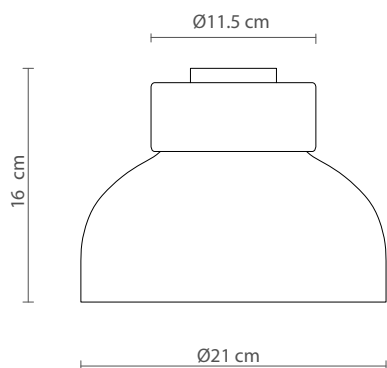

Dimensions

Materials

Aluminum shade and natural ash wood base

Finishing

- Matte black structure / Natural ash wood base
- Matte white structure / Natural ash wood base
- Matte terracotta red structure / Natural ash wood base
- Custom

Certificates