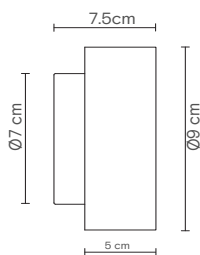

Dimensions

Rock 14cm - IP20/44 | Characteristics (UE)

Lamp	LED
Power	4W
Total flux	350Lm
Efficacy	87,5Lm/W
Colour temp.	3000K
Beam angle	360°
CRI	≥ 85
IP	IP20/IP44
Protocol	On-off
Dirver	no driver
Voltage	220-240V
Guarantee	5 years
Battery	-