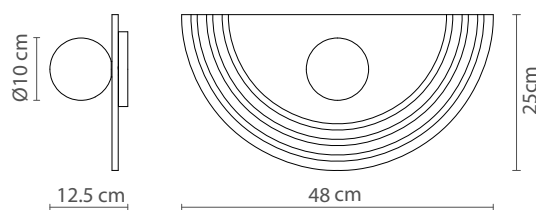

Dimensions

Materials

Iron base, recycled plastic terrazzo structure and opal glass

Finishings

- Terrazzo black
- Terrazzo white
- Terrazzo grey

Certificates