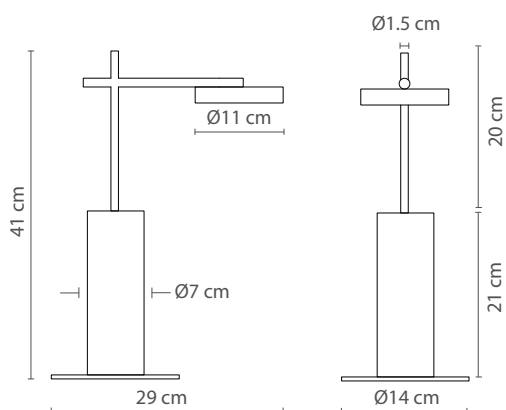

Dimensions

Materials

Iron structure, aluminum head, methacrylate diffuser and textile cable

Finishings

■ Matte black

Certificates