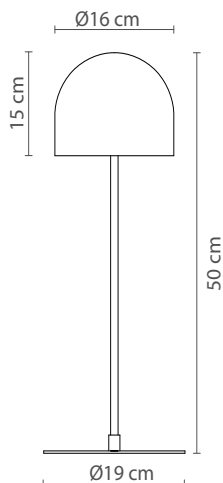

Dimensions

Materials

Iron structure and textile cable. Optional ceramic base

Finishings

- Matte black
- Matte white
- Matte terracotta red
- Custom

Certificates