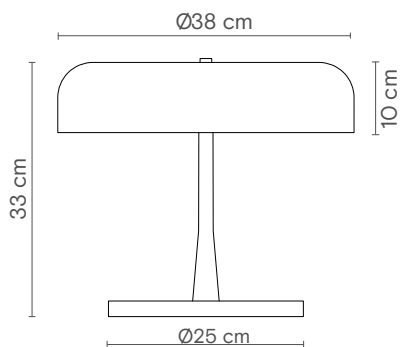

Dimensions

Materials

Brass structure, marble base, aluminum shade and textile cable

Finishings

■ Dark marble base / Matte black shade

Certificates