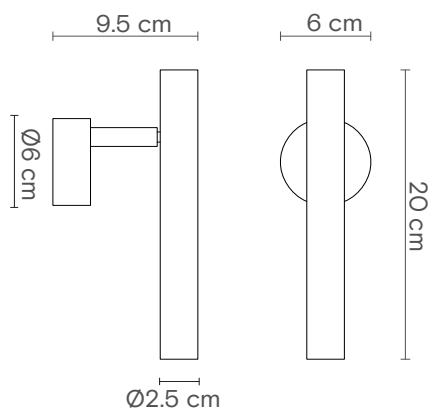

Dimensions

Materials

Iron structure and aluminum base

Finishings

- Matte black
- Matte white
- Gold

Certificates