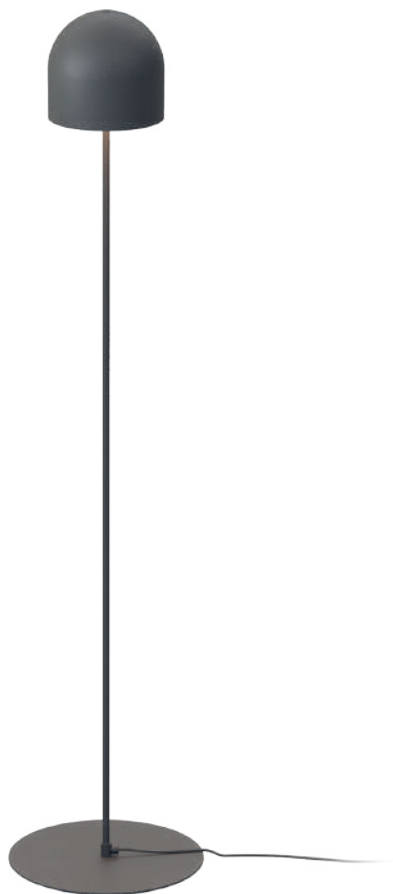

Characteristics (UE)

Lamp	2XG9
Power	-
Total flux	-
Efficacy	-
Colour temp.	-
Beam angle	-
CRI	-
IP	IP20
Protocol	On-off
Dirver	-
Voltage	220-240V
Guarantee	3 years
Battery	-