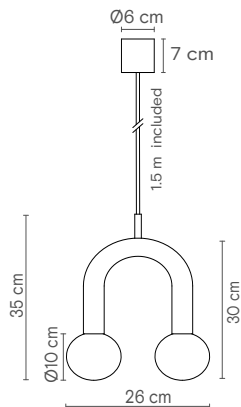

Lamp	4xG9
Power	-
Total flux	-
Efficacy	-
Colour temp.	-
Beam angle	-
CRI	-
IP	IP20
Protocol	On-off
Dirver	-
Voltage	220-240V
Guarantee	3 years
Battery	-

Dimensions

Materials

Iron structure, opal glass and textile cable

Dimensions

Materials

Iron structure, opal glass and textile cable

Finishings

■ Matte black

Certificates

Rigoberta Mono Super Curved | Characteristics (UE)

Lamp	2xG9
Power	-
Total flux	-
Efficacy	-
Colour temp.	-
Beam angle	-
CRI	-
IP	IP20
Protocol	On-off
Dirver	-
Voltage	220-240V
Guarantee	3 years
Battery	-

Dimensions

Materials

Iron structure, opal glass and textile cable

Finishings

■ Matte black

Certificates

Rigoberta Trio | Characteristics (UE)

Lamp	2xG9
Power	-
Total flux	-
Efficacy	-
Colour temp.	-
Beam angle	-
CRI	-
IP	IP20
Protocol	On-off
Dirver	-
Voltage	220-240V
Guarantee	3 years
Battery	-