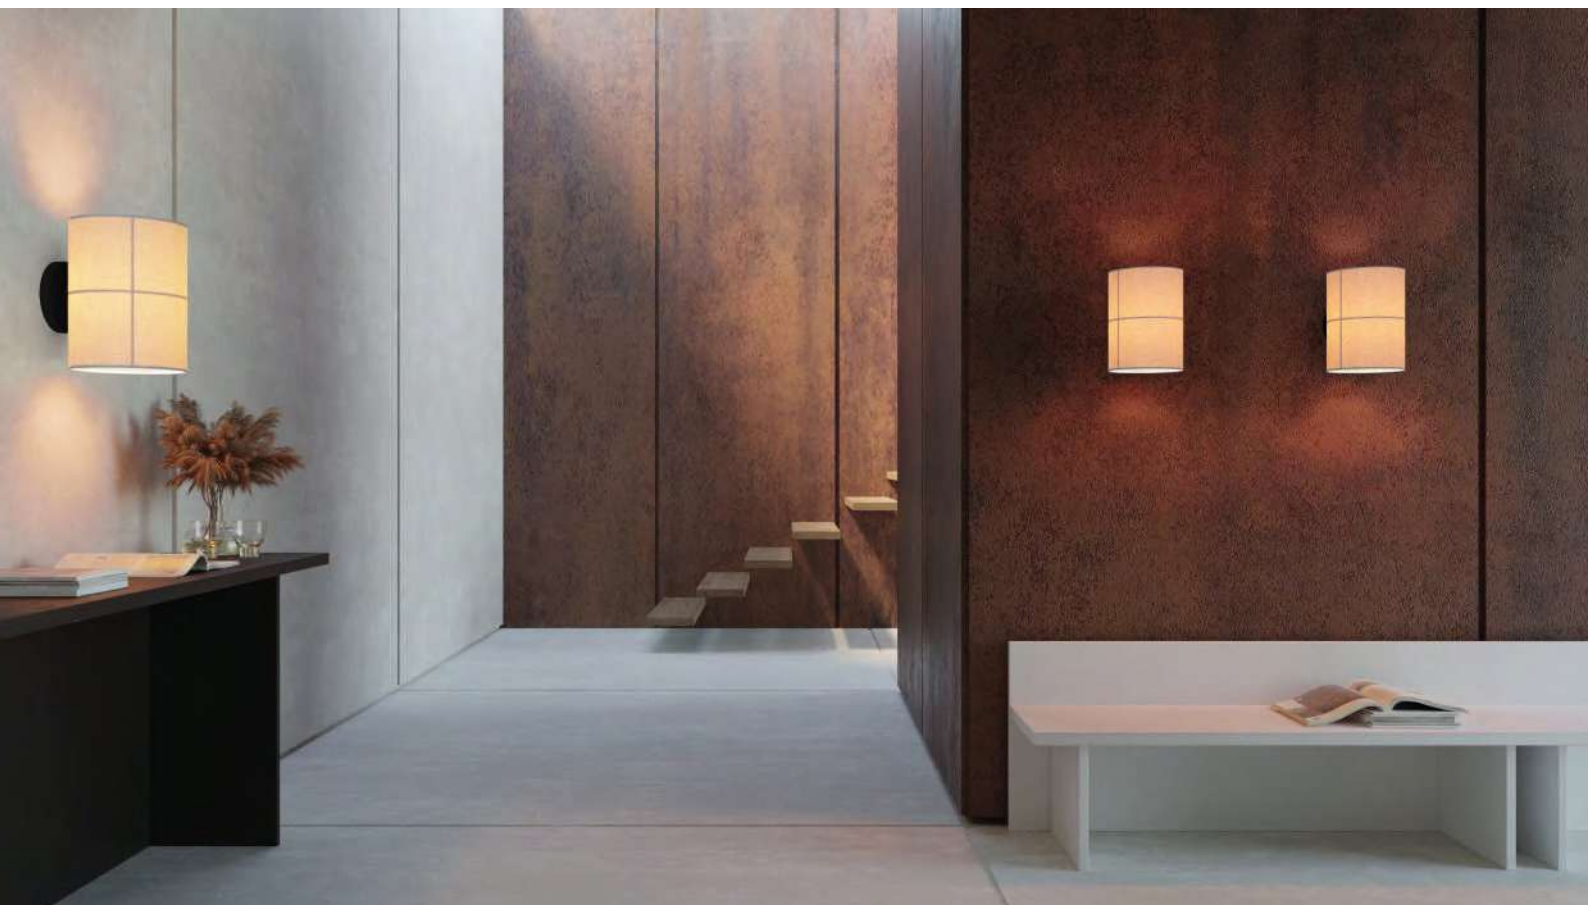

Dimensions

Materials

Iron structure, aluminum head and methacrylate diffuser

Finishings

- Matte black
- Matte gold

Certificates

Rania wall is a versatile wall lamp, available in two sizes to suit any commercial or residential space. With three different colours for its base, you can choose the perfect match for your décor project. It comes with a neutral screen, comprising subtle lines that are revealed when it is lit.