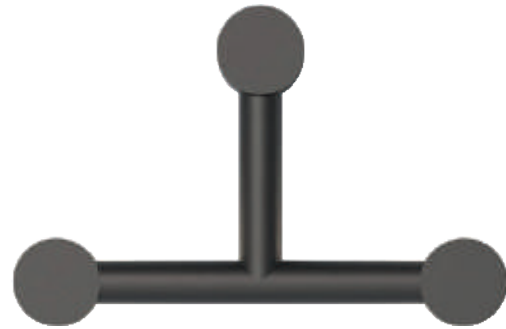

Dimensions

Materials

Iron structure and acrylic diffuser

Finishings

- Matte black
- Matte white
- Custom

Certificates

Rigoberta Indirect Trio | Characteristics (UE)

Lamp	LED
Power	12,4W
Total flux	1840Lm
Efficacy	148,4Lm/W
Colour temp.	3000K
Beam angle	180°
CRI	≥ 80
IP	IP20
Protocol	On-off
Dirver	Included
Voltage	220-240V
Guarantee	5 years
Battery	-