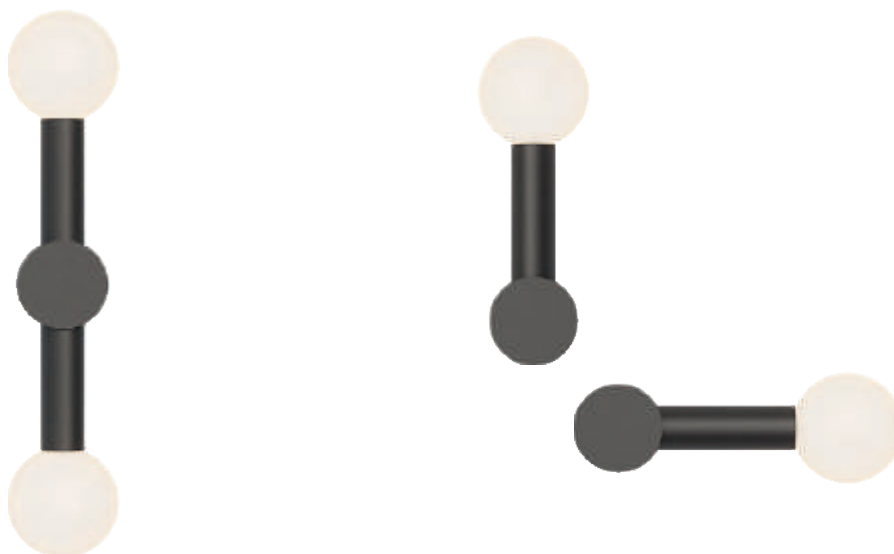

Dimensions

Materials

Iron structure and opal glass

Finishings

- Matte black
- Matte white
- Custom

Certificates

Rigoberta Direct Duo | Characteristics (UE)

Lamp	2XG9
Power	-
Total flux	-
Efficacy	-
Colour temp.	-
Beam angle	-
CRI	-
IP	IP20
Protocol	On-off
Dirver	-
Voltage	220-240V
Guarantee	3 years
Battery	-