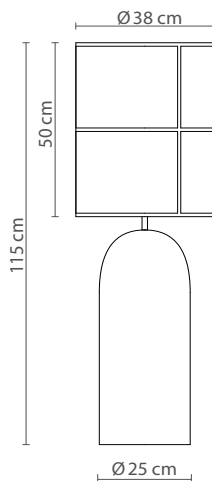

Dimensions

Materials

Iron structure, aluminum shade and plastic cable

Finishings

- Dark grey concrete base / White cream shade
- Light grey concrete base / White cream shade

Certificates