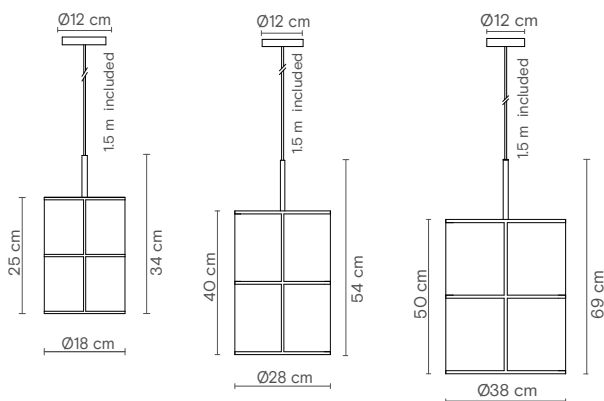

Dimensions

Materials

Iron structure, fabric shade and textile cable

Finishings

- Matte black structure / White cream shade
- Custom

Certificates