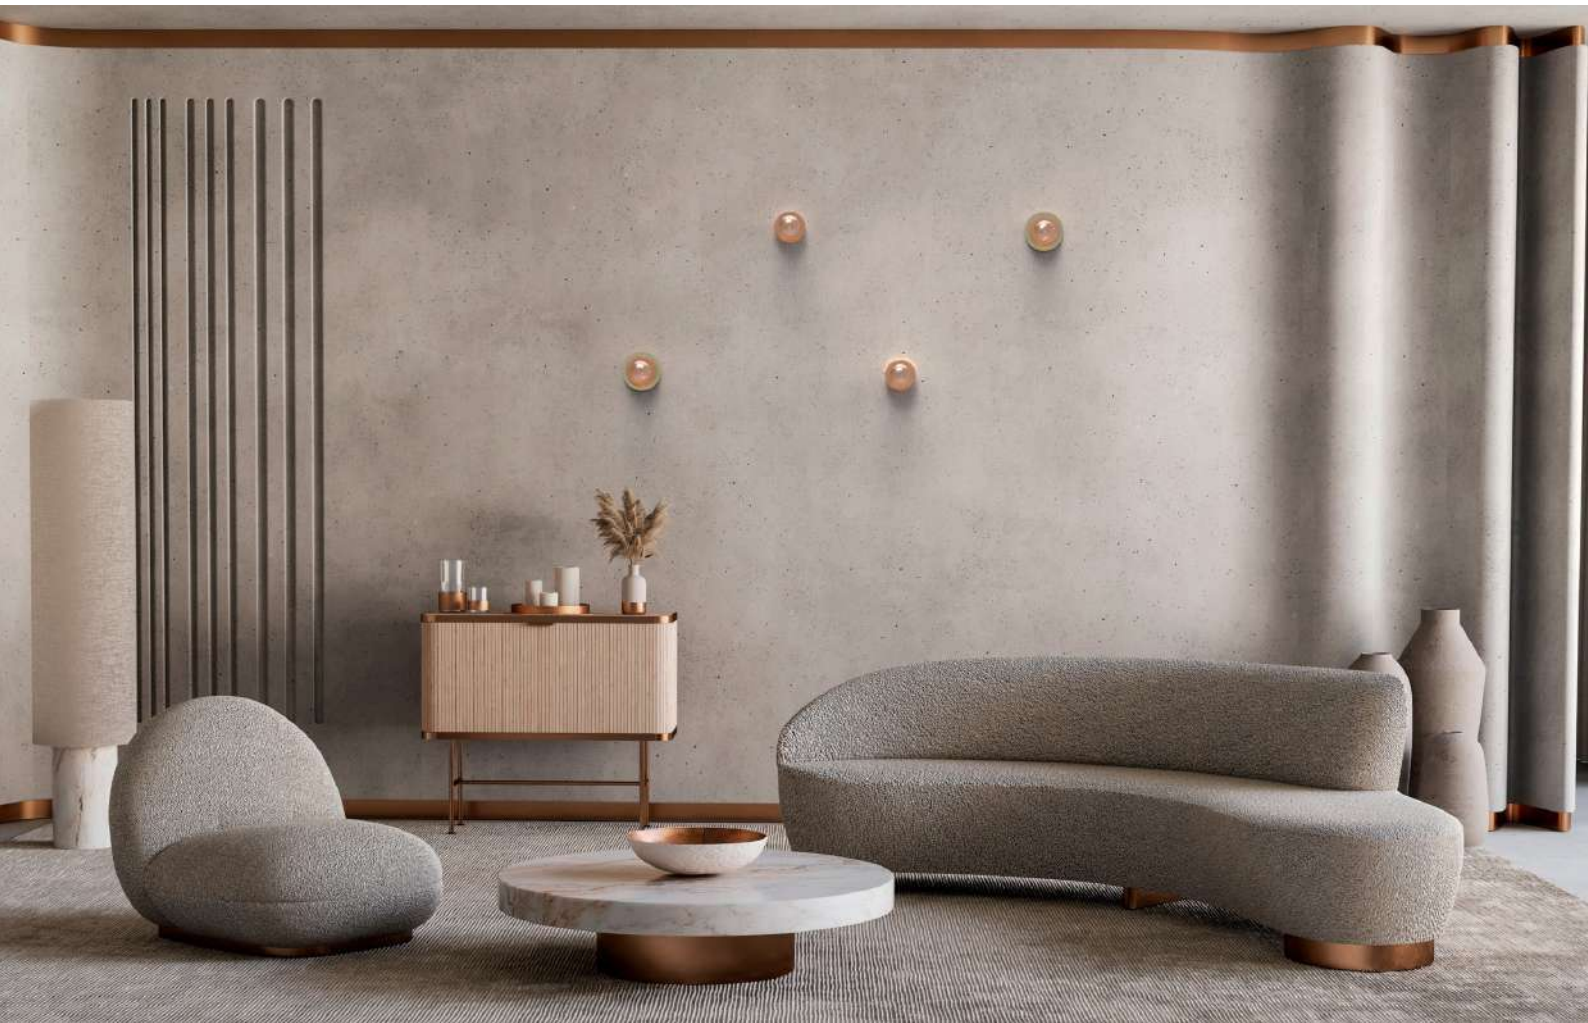

Materials

Aluminium base and alabaster shade

Finishings

■ Black base / Alabaster shade

Certificates

Discover the Roi wall and ceiling lamp, a delightful blend of playfulness and versatility. Unleash your imagination by mixing and matching its two base options and two glass elements, allowing you to tailor the lamp to your unique style. With its charming design, the Roi lamp effortlessly elevates any indoor space, turning it into a canvas of creativity and comfort.