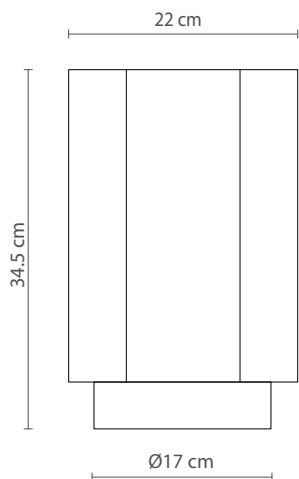

Dimensions

Materials

Iron structure, fabric shade and textile cable

Finishings

■ Matte black base / White cream shade

Certificates