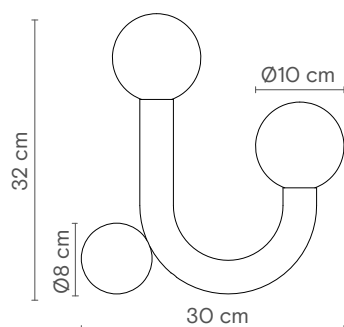

Dimensions

Materials

Iron structure, opal glass and textile cable

Finishings

- Matte black
- Matte white

Certificates