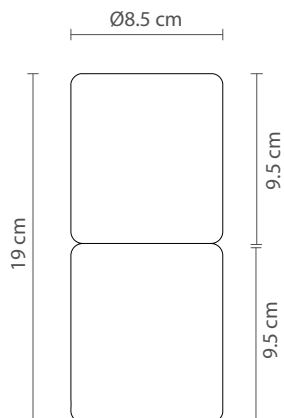

Dimensions

Materials

Marble base, alabaster shade and textile cable

Finishings

■ Dark marble base / Alabaster shade

Certificates