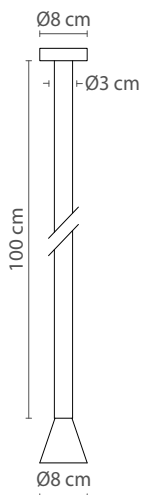

Dimensions

Raluca DALI | Characteristics (UE)

Lamp	LED
Power	8,5W
Total flux	980Lm
Efficacy	115,3Lm/W
Colour temp.	3000K
Beam angle	45°
CRI	≥ 90
IP	IP20
Protocol	DALI
Dirver	Remoted
Voltage	220-240V
Guarantee	5 years
Battery	-

Materials

Iron structure and aluminum head

Finishing

- Matte black
- Gold

Certificates