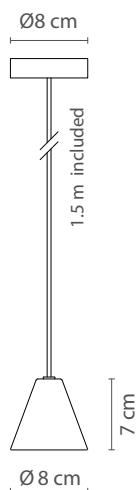

Dimensions

Rimini DALI | Characteristics (UE)

Lamp	LED
Power	8,5W
Total flux	980Lm
Efficacy	115,3Lm/W
Colour temp.	3000K
Beam angle	45°
CRI	≥ 90
IP	IP20
Protocol	DALI
Dirver	Remoted
Voltage	220-240V
Guarantee	5 years
Battery	-

Materials

Iron structure and textile cable

Finishings

- Matte black
- Matte white
- Matte terracotta red
- Custom

Certificates