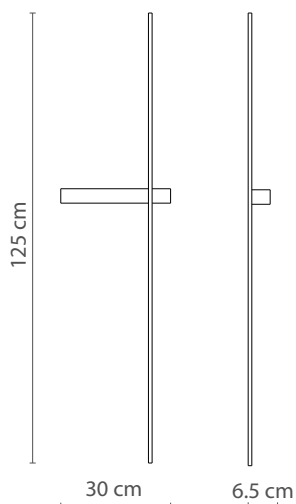

Dimensions

Materials

Iron and aluminium structure

Finishings

■ Matte black

Certificates