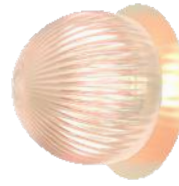

Materials

Aluminium base and alabaster shade

Finishings

■ Black base / Alabaster shade

Certificates

Discover the Roi wall and ceiling lamp, a delightful blend of playfulness and versatility. Unleash your imagination by mixing and matching its two base options and two glass elements, allowing you to tailor the lamp to your unique style. With its charming design, the Roi lamp effortlessly elevates any indoor space, turning it into a canvas of creativity and comfort.