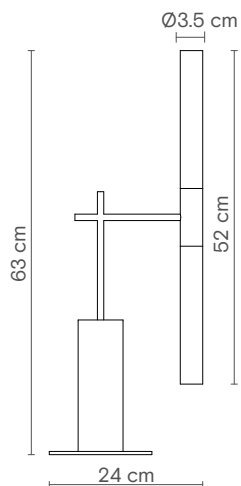

Dimensions

Materials

Iron structure, sandblasted acrylic and textile cable

Finishings

■ Matte black

Certificates