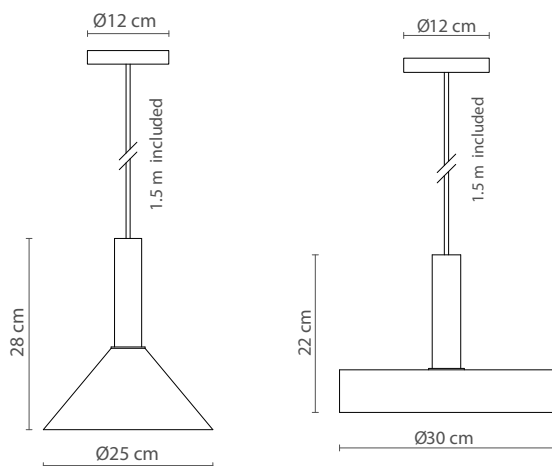

Dimensions

Materials

Aluminum structure and textile cable

Finishings

- Matte black
- Matte white

Certificates