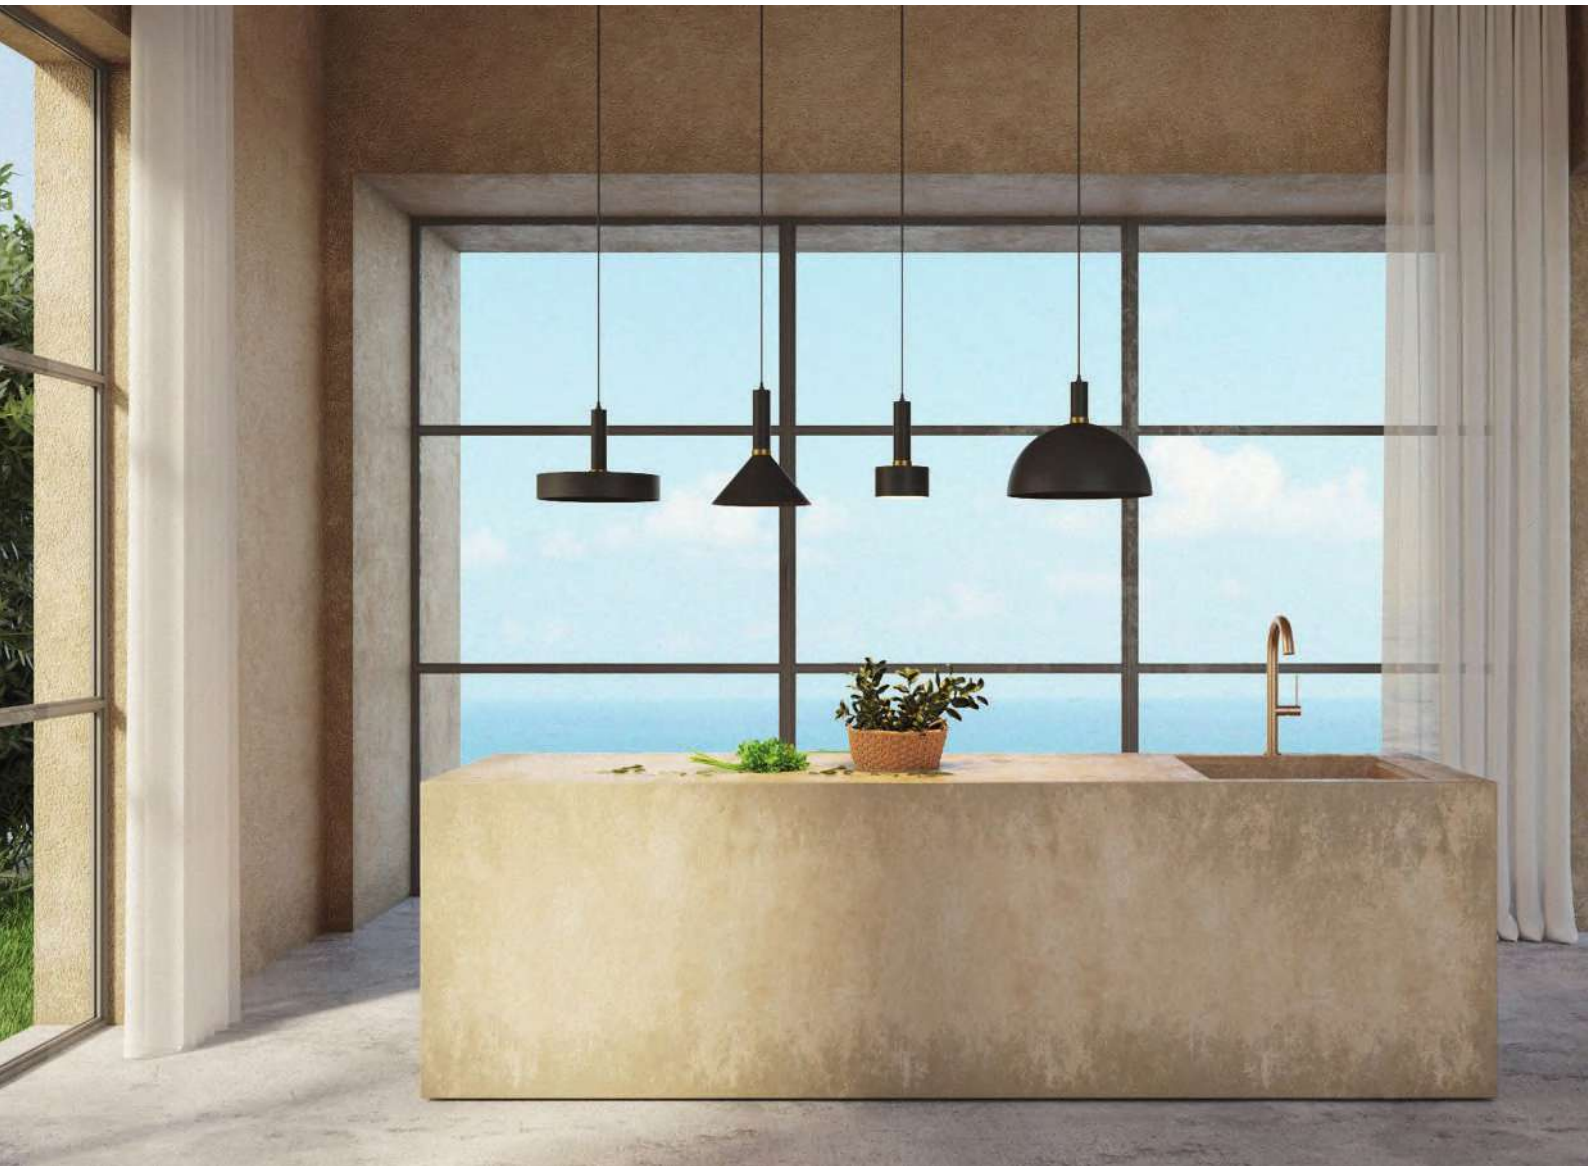

Renata is a set of four pendants that can be combined or used individually to create a personalized and unique look for your space. Available in classic black or sleek white, these pendants feature clean geometric shapes that are accentuated by a subtle golden detail, adding a touch of elegance and sophistication to any decor.

With Renata, you can easily customise your lighting design and create a stylish ambiance that reflects your personality or your business style.