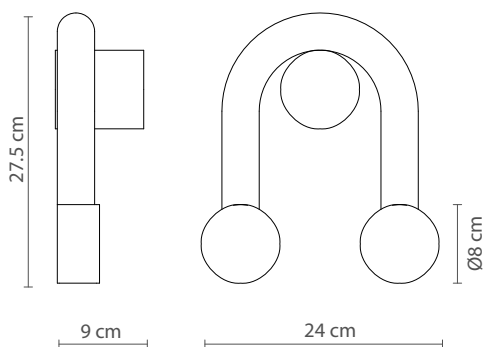

Dimensions

Materials

Iron structure and acrylic diffuser

Finishings

- Matte black
- Matte white
- Custom

Certificates