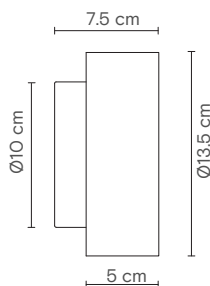

Dimensions

Rock 14cm - IP20/44 | Characteristics (UE)

Lamp	LED
Power	4W
Total flux	350Lm
Efficacy	87,5Lm/W
Colour temp.	3000K
Beam angle	360°
CRI	≥ 85
IP	IP20/IP44
Protocol	On-off
Dirver	no driver
Voltage	220-240V
Guarantee	5 years
Battery	-