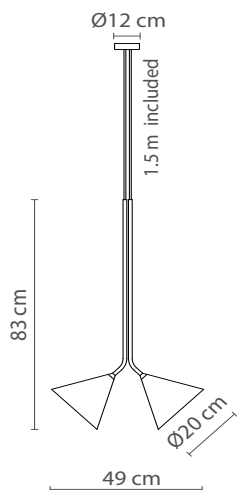

Dimensions

Materials

Iron structure, opal glass and textile cable

Finishings

■ Matte black and gold

Certificates