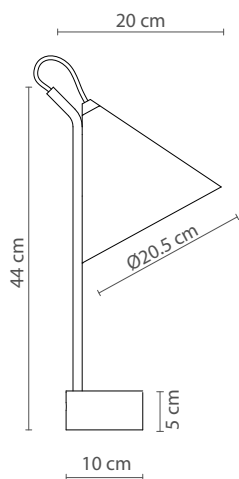

Dimensions

Materials

Iron structure, opal glass and textile cable

Finishings

■ Matte black and gold

Certificates