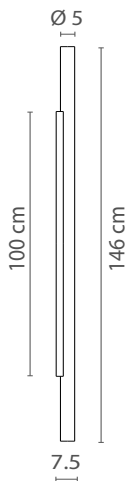

Dimensions

Materials

Iron structure

Finishings

■ Matte black

Certificates