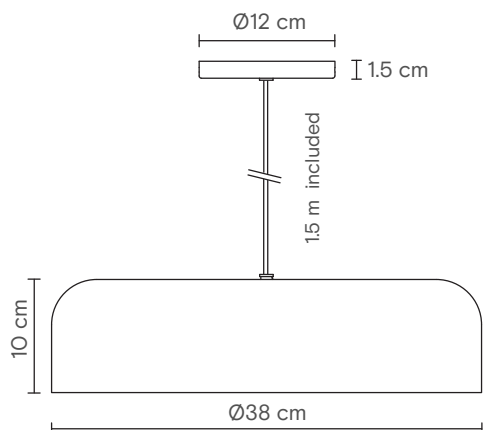

Dimensions

Materials

Aluminum shade and textile cable

Finishings

■ Matte black

Certificates