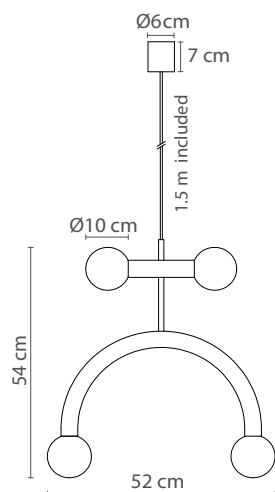

Lamp	4xG9
Power	-
Total flux	-
Efficacy	-
Colour temp.	-
Beam angle	-
CRI	-
IP	IP20
Protocol	On-off
Dirver	-
Voltage	220-240V
Guarantee	3 years
Battery	-

Dimensions

Materials

Iron structure, opal glass and textile cable