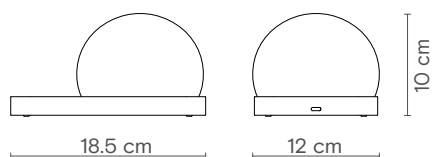

Dimensions

Materials

Recycled plastic base and glass shade

Finishings

- Terrazzo black base / Transparent fumme glass
- Terrazzo black base / Opal white glass
- Terrazzo grey base / Transparent fumme glass
- Terrazzo grey base / Opal white glass
- Terrazzo white base / Transparent fumme glass
- Terrazzo white base / Opal white glass

Certificates