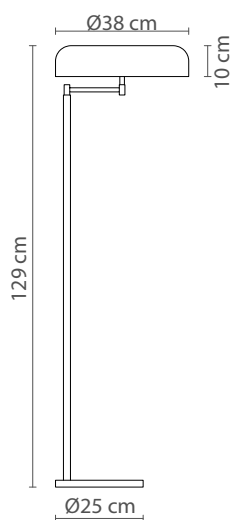

Dimensions

Materials

Iron structure, aluminum shade and plastic cable

Finishings

■ Matte black

Certificates