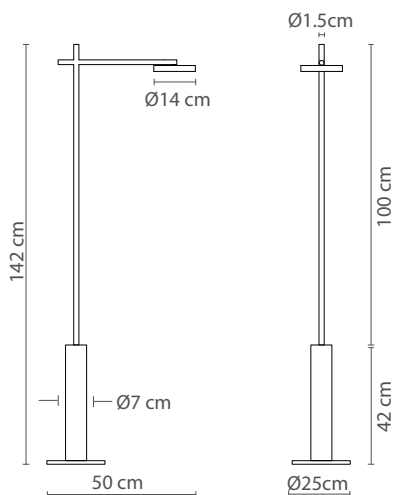

Dimensions

Materials

Iron structure, aluminum head, methacrylate diffuser and plastic cable

Finishings

■ Matte black

Certificates