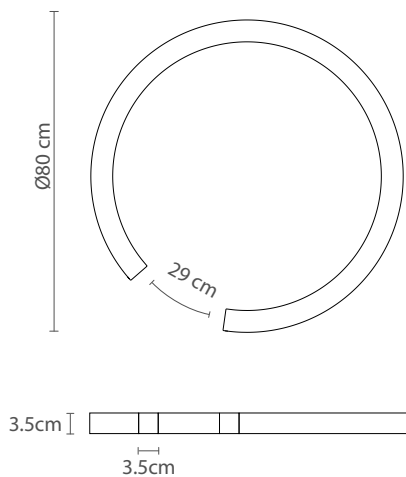

Dimensions

Roberta Ø80cm DALI| Characteristics (UE)

Lamp	LED
Power	40W
Total flux	6400Lm
Efficacy	160Lm/W
Colour temp.	3000K
Beam angle	120°
CRI	≥ 90
IP	IP20
Protocol	DALI
Dirver	Remoted
Voltage	220-240V
Guarantee	5 years
Battery	-

Materials

Aluminum structure and silicone diffuser

Finishing

■ Matte black

Certificates