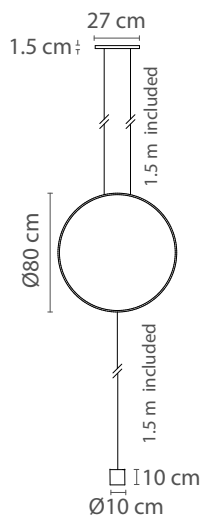

Dimensions

Materials

Iron base, aluminium structure and plastic cable

Finishings

■ Matte black

Certificates