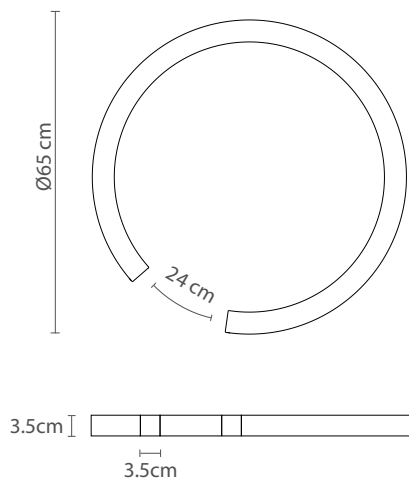

Dimensions

Roberta Ø65cm DALI | Characteristics (UE)

Lamp	LED
Power	30W
Total flux	4800Lm
Efficacy	160Lm/W
Colour temp.	3000K
Beam angle	120°
CRI	≥ 90
IP	IP20
Protocol	DALI
Dirver	Remoted
Voltage	220-240V
Guarantee	5 years
Battery	-

Materials

Aluminum structure and silicone diffuser

Finishing

■ Matte black

Certificates