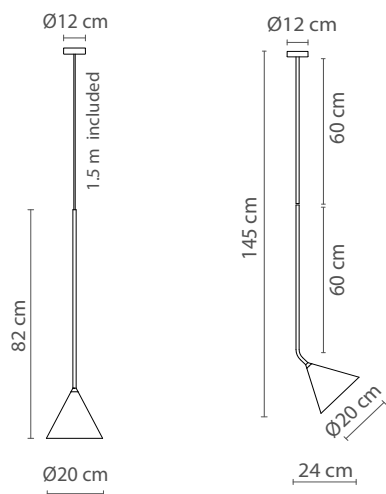

Dimensions

Materials

Iron structure, opal glass and textile cable

Finishings

■ Matte black and gold

Certificates