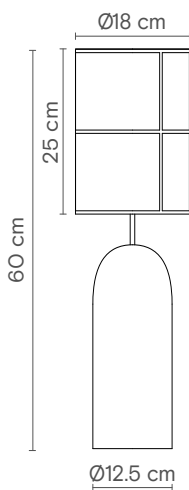

Dimensions

Materials

Concrete base, fabric shade and textile cable

Finishings

- Dark grey concrete base / White cream shade
- Light grey concrete base / White cream shade

Certificates