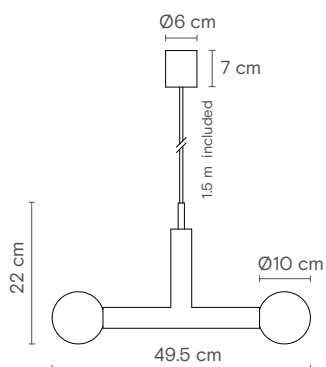

Dimensions

Materials

Iron structure, opal glass and textile cable

Finishings

- Matte black

Certificates