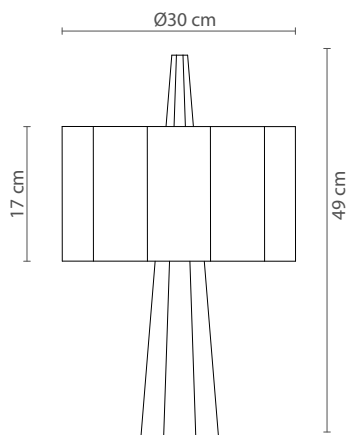

Dimensions

Materials

Natural chestnut wood structure, fabric shade and blue textile cable

Finishings

■ Chesnut wood structure / White shade / Blue textile cable

Certificates