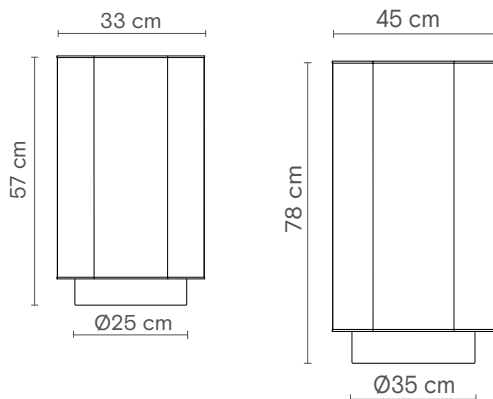

Roxi 33cm / 45cm | Characteristics (UE)

Lamp	E27
Power	-
Total flux	-
Efficacy	-
Colour temp.	-
Beam angle	-
CRI	-
IP	IP20
Protocol	On-off
Dirver	-
Voltage	220-240V
Guarantee	3 years
Battery	-

Dimensions