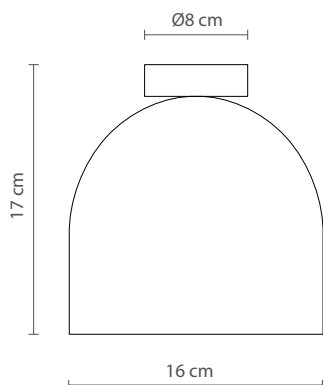

Dimensions

Materials

Iron structure

Finishing

- Matte black
- Matte white
- Matte terracotta red
- Custom

Certificates