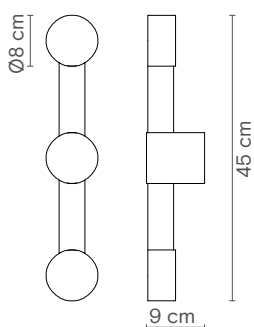

Dimensions