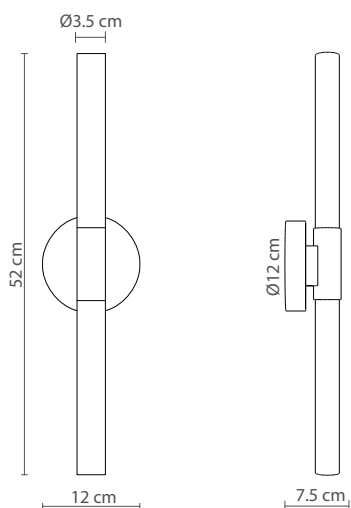

Dimensions

Materials

Iron structure and sandblasted acrylic

Finishings

- Matte black
- Gold

Certificates