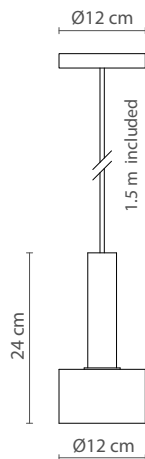

Dimensions

Materials

Aluminum structure and textile cable

Finishings

- Matte black
- Matte white

Certificates