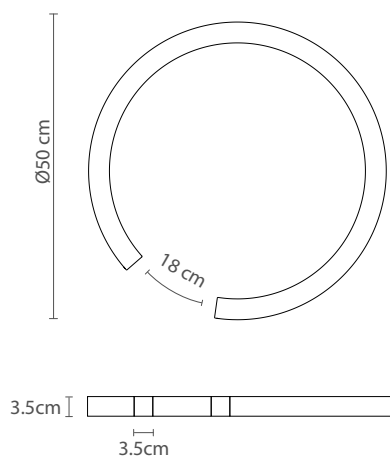

Dimensions

Roberta Ø50cm DALI | Characteristics (UE)

Lamp	LED
Power	20W
Total flux	3200Lm
Efficacy	160Lm/W
Colour temp.	3000K
Beam angle	120°
CRI	≥ 90
IP	IP20
Protocol	DALI
Dirver	Remoted
Voltage	220-240V
Guarantee	5 years
Battery	-

Materials

Aluminum structure and silicone diffuser

Finishing

■ Matte black

Certificates