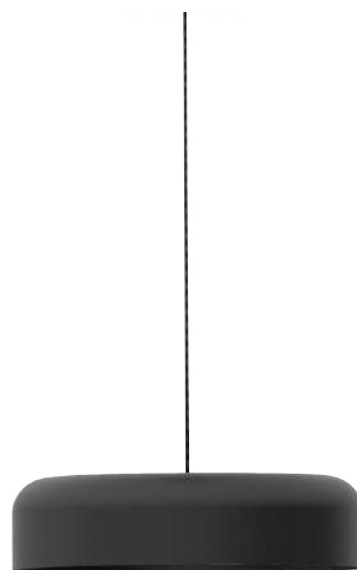

Rea 38cm | Characteristics (UE)

Lamp	GX3.5
Power	-
Total flux	-
Efficacy	-
Colour temp.	-
Beam angle	-
CRI	-
IP	IP20
Protocol	On-off
Dirver	-
Voltage	220-240V
Guarantee	3 years
Battery	-