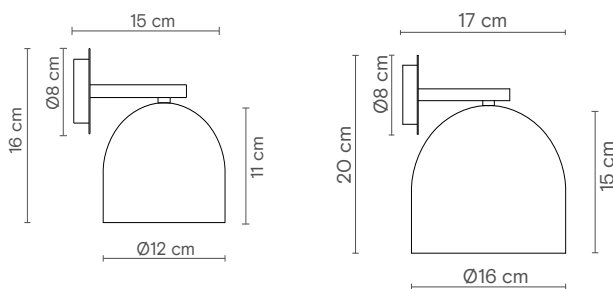

Dimensions

Rio 16cm | Characteristics (UE)

Lamp	E14
Power	-
Total flux	-
Efficacy	-
Colour temp.	-
Beam angle	-
CRI	-
IP	IP20
Protocol	On-off
Dirver	-
Voltage	220-240V
Guarantee	3 years
Battery	-

Materials

Iron structure

Finishings

- Matte black
- Matte white
- Matte terracotta red
- Custom

Certificates