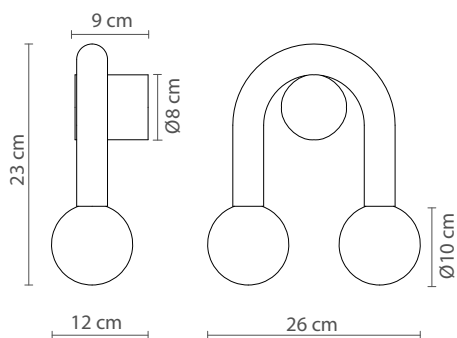

Dimensions

Materials

Iron structure and opal glass

Finishings

- Matte black
- Matte white
- Custom

Certificates