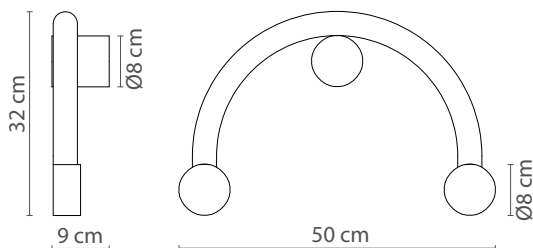

Dimensions

Materials

Iron structure and acrylic diffuser

Finishings

- Matte black
- Matte white
- Custom

Certificates