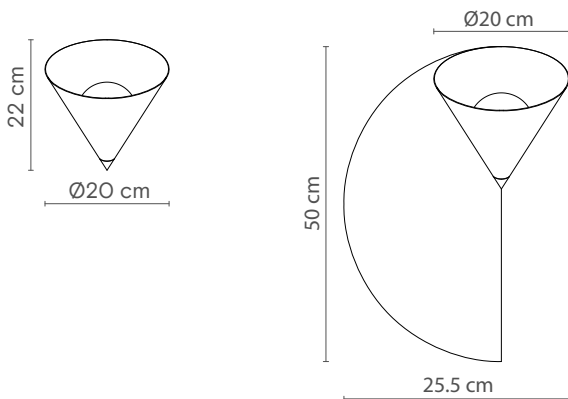

Dimensions

Materials

Iron structure and opal glass

Finishings

■ Matte black and gold

Certificates