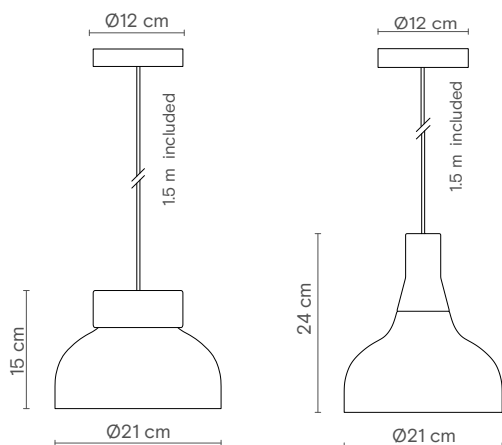

Dimensions

Materials

Aluminum shade, natural ash wood base and textile cable

Finishings

- Matte black structure / Natural ash wood base
- Matte white structure / Natural ash wood base
- Matte terracotta red structure / Natural ash wood base
- Custom

Certificates