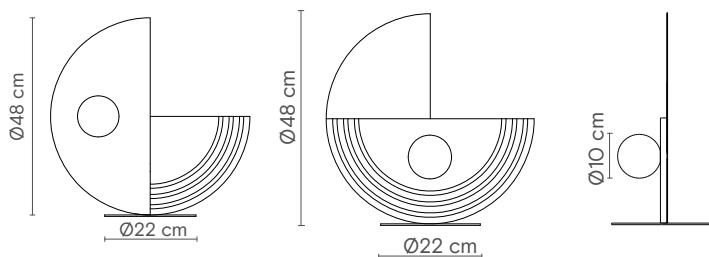

Dimensions

Materials

Iron and recycled plastic terrazzo structure, opal glass and textile cable

Finishings

■ Matte black and terrazzo white

Certificates