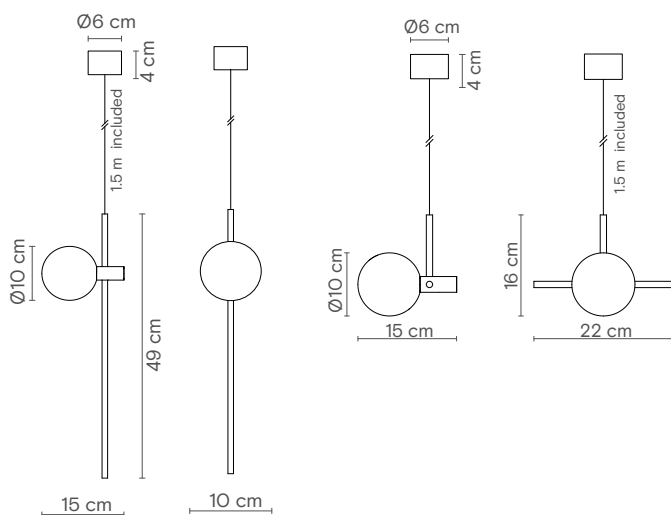

Dimensions

Materials

Iron structure, opal glass and textile cable

Finishings

■ Matte black

Certificates