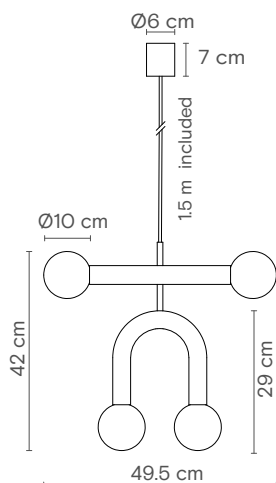

Dimensions

Materials

Iron structure, opal glass and textile cable

Finishings

■ Matte black

Certificates