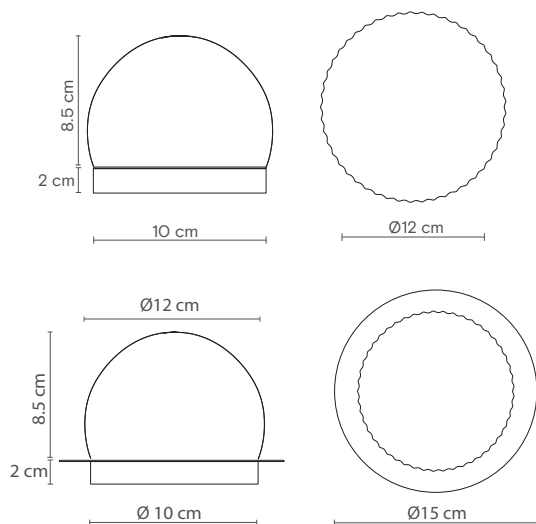

Roi Simple | Characteristics (UE)

Lamp	G9
Power	-
Total flux	-
Efficacy	-
Colour temp.	-
Beam angle	-
CRI	-
IP	IP20
Protocol	On-off
Dirver	-
Voltage	220-240V
Guarantee	3 years
Battery	-

Dimensions

Roi Disc | Characteristics (UE)

Lamp	G9
Power	-
Total flux	-
Efficacy	-
Colour temp.	-
Beam angle	-
CRI	-
IP	IP20
Protocol	On-off
Dirver	-
Voltage	220-240V
Guarantee	3 years
Battery	-

Materials

Brass base and glass shade

Finishings

- Black base / Transparent fumme glass
- Black base / Opal white glass
- Gold base / Transparent fumme glass
- Gold base / Opal white glass

Certificates