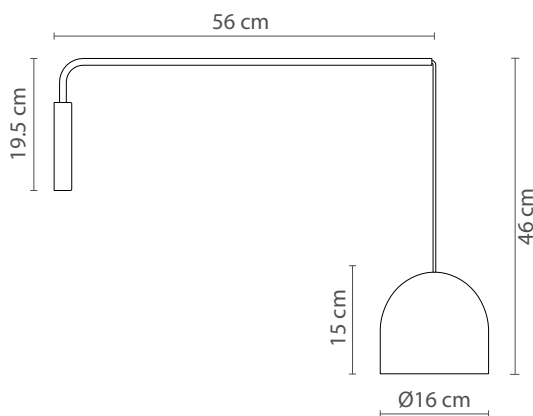

Dimensions

Materials

Iron structure and textile cable

Finishings

- Matte black
- Matte white
- Matte terracotta red
- Custom

Certificates