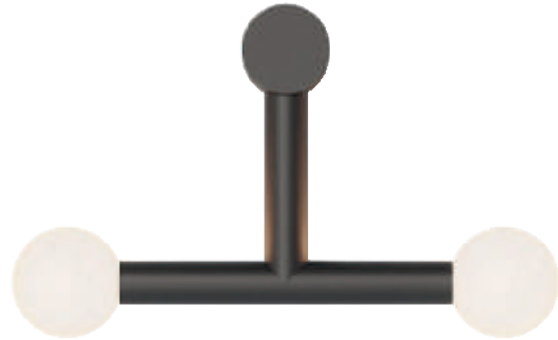

Dimensions

Materials

Iron structure and opal glass

Finishings

- Matte black
- Matte white
- Custom

Certificates

Rigoberta Direct Trio | Characteristics (UE)

Lamp	2XG9
Power	-
Total flux	-
Efficacy	-
Colour temp.	-
Beam angle	-
CRI	-
IP	IP20
Protocol	On-off
Dirver	-
Voltage	220-240V
Guarantee	3 years
Battery	-