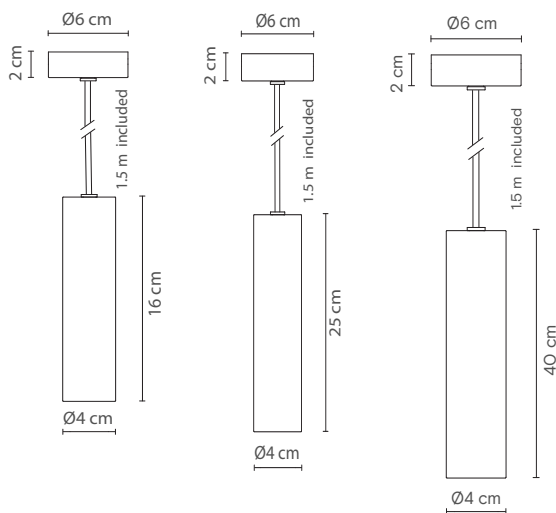

Dimensions

Materials

Brass structure and textile cable

Finishings

- Matte black
- Matte white
- Gold

Certificates