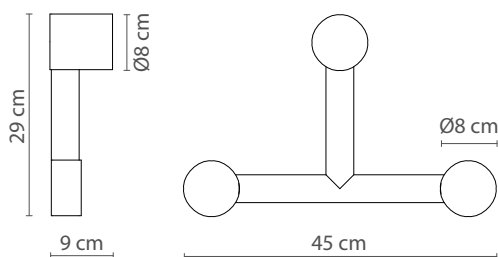

Dimensions

Materials

Iron structure and acrylic diffuser

Finishings

- Matte black
- Matte white
- Custom

Certificates