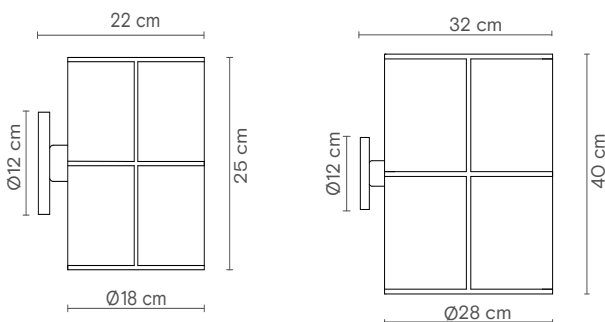

Lamp	E27
Power	-
Total flux	-
Efficacy	-
Colour temp.	-
Beam angle	-
CRI	-
IP	IP20
Protocol	On-off
Dirver	-
Voltage	220-240V
Guarantee	3 years
Battery	-

Dimensions

Rania Ø28cm | Characteristics (UE)

Lamp	E27
Power	-
Total flux	-
Efficacy	-
Colour temp.	-
Beam angle	-
CRI	-
IP	IP20
Protocol	On-off
Dirver	-
Voltage	220-240V
Guarantee	3 years
Battery	-