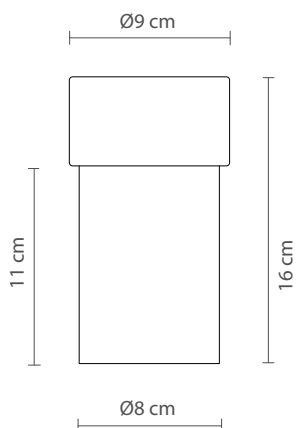

Dimensions

Materials

Natural alabaster shade and recycled wood and PLA base

Finishings

- PLA wood Teka
- PLA wood Willow
- PLA wood Wenge
- PLA wood Sapelly
- PLA wood Cork

Certificates