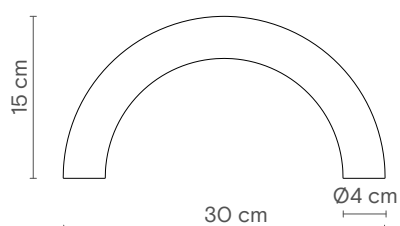

Dimensions

Materials

Iron structure

Finishings

- Matte black
- Bright orange
- Colza yellow
- Custom

Certificates