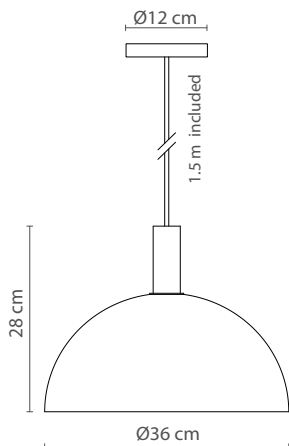

Dimensions

Materials

Aluminum structure and textile cable

Finishings

- Matte black
- Matte white

Certificates