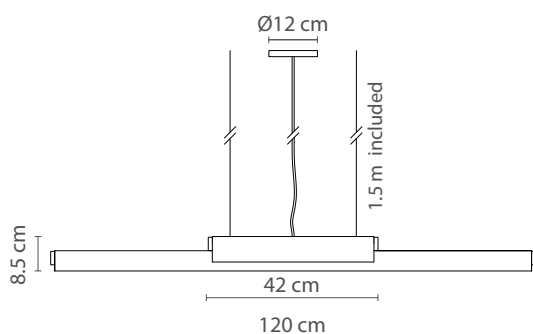

Dimensions

Rudi DALI | Characteristics (UE)

Lamp	LED
Power	32W
Total flux	5400Lm
Efficacy	168,8Lm/W
Colour temp.	3000K
Beam angle	120°
CRI	≥ 90
IP	IP20
Protocol	DALI
Dirver	Remoted
Voltage	220-240V
Guarantee	5 years
Battery	-

Materials

Iron structure, natural wood caps and textile cable

Finishings

- Matte black
- Matte white

Certificates