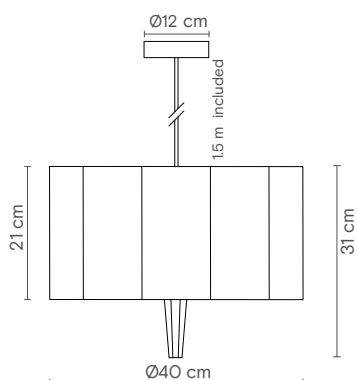

Dimensions

Materials

Natural chestnut wood structure, fabric shade and blue textile cable

Finishings

■ Chesnut wood structure / White shade / Blue textile cable

Certificates