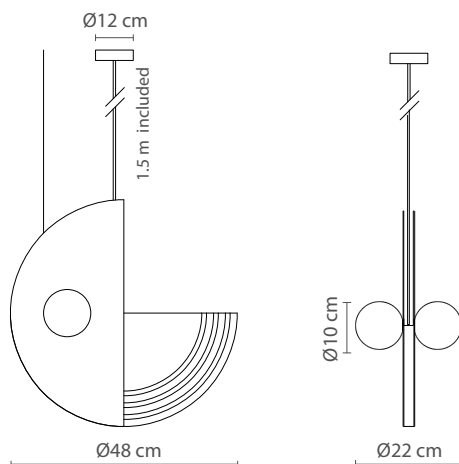

Characteristics (UE)

Lamp	2XG9
Power	-
Total flux	-
Efficacy	-
Colour temp.	-
Beam angle	-
CRI	-
IP	IP20
Protocol	On-off
Dirver	-
Voltage	220-240V
Guarantee	3 years
Battery	-

Dimensions

Materials

Iron and white recycled plastic terrazzo structure, opal glass and plastic cable