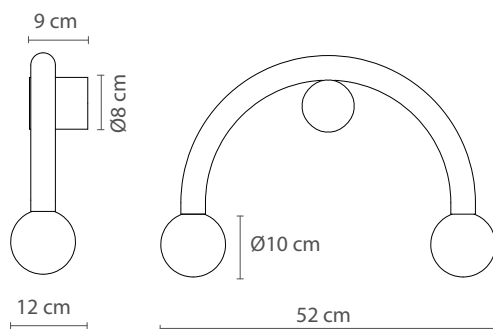

Dimensions

Materials

Iron structure and opal glass

Finishings

- Matte black
- Matte white
- Custom

Certificates