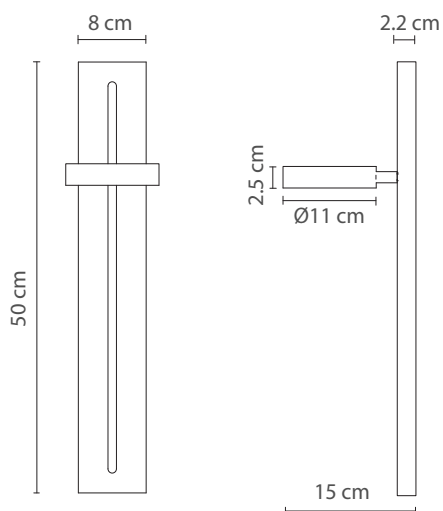

Dimensions

Materials

Iron structure, aluminum head and methacrylate diffuser

Finishings

- Matte black
- Matte gold

Certificates