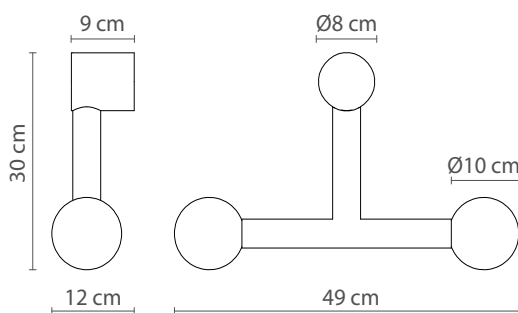

Dimensions

Materials

Iron structure and opal glass

Finishings

- Matte black
- Matte white
- Custom

Certificates