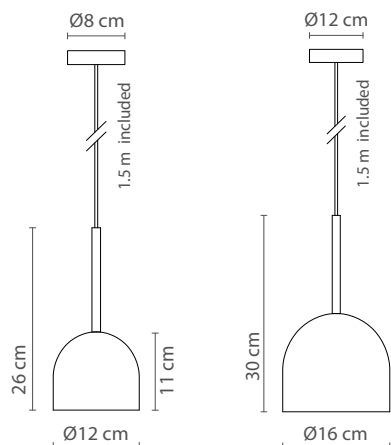

Dimensions

Materials

Iron structure, opal glass and textile cable

Finishings

■ Matte black

Certificates

Rigoberta Trio | Characteristics (UE)

Lamp	2xG9
Power	-
Total flux	-
Efficacy	-
Colour temp.	-
Beam angle	-
CRI	-
IP	IP20
Protocol	On-off
Dirver	-
Voltage	220-240V
Guarantee	3 years
Battery	-

Rania Ø18cm | Characteristics (UE)

Lamp	E27
Power	-
Total flux	-
Efficacy	-
Colour temp.	-
Beam angle	-
CRI	-
IP	IP20
Protocol	On-off
Dirver	-
Voltage	220-240V
Guarantee	3 years
Battery	-

Rania Ø28cm | Characteristics (UE)

Lamp	E27
Power	-
Total flux	-
Efficacy	-
Colour temp.	-
Beam angle	-
CRI	-
IP	IP20
Protocol	On-off
Dirver	-
Voltage	220-240V
Guarantee	3 years
Battery	-

Rania Ø38cm | Characteristics (UE)

Lamp	E27
Power	-
Total flux	-
Efficacy	-
Colour temp.	-
Beam angle	-
CRI	-
IP	IP20
Protocol	On-off
Dirver	-
Voltage	220-240V
Guarantee	3 years
Battery	-

Rio 12cm | Characteristics (UE)

Lamp	G9
Power	-
Total flux	-
Efficacy	-
Colour temp.	-
Beam angle	-
CRI	-
IP	IP20
Protocol	On-off
Dirver	-
Voltage	220-240V
Guarantee	3 years
Battery	-

Dimensions

Rio 16cm | Characteristics (UE)