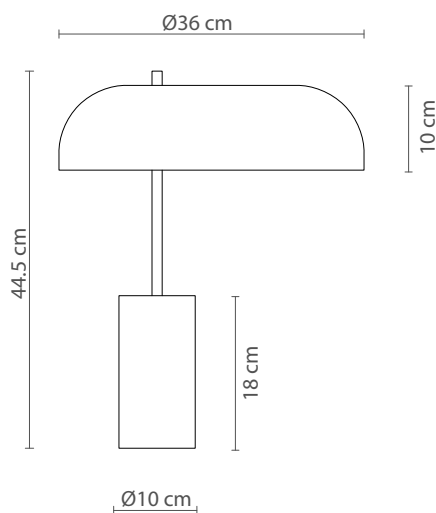

Dimensions

Materials

Iron structure, marble base, aluminum shade and textile cable

Finishings

■ Dark marble base / Matte black shade

Certificates