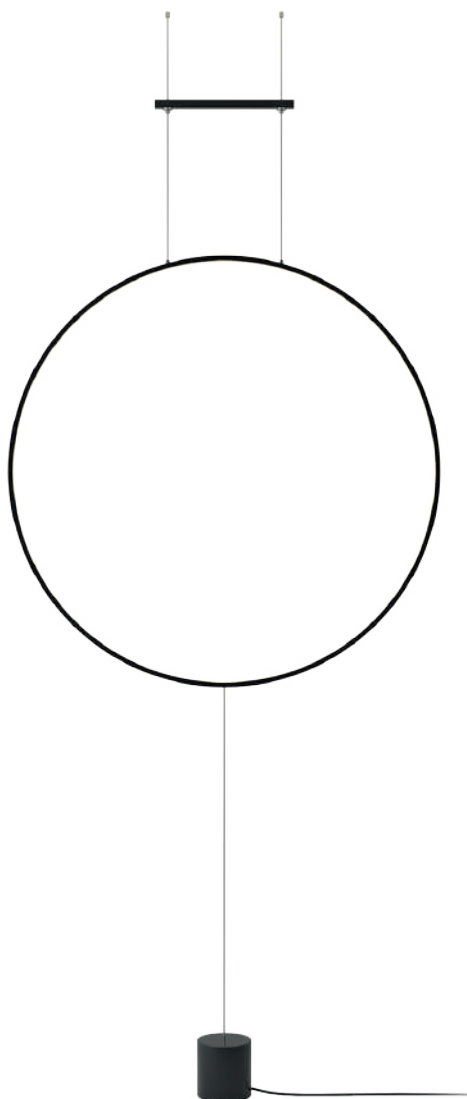

Characteristics (UE)

Lamp	LED
Power	8W
Total flux	600Lm
Efficacy	75Lm/W
Colour temp.	3000K
Beam angle	120°
CRI	≥ 90
IP	IP20
Protocol	On-off
Dirver	Included
Voltage	220-240V
Guarantee	5 years
Battery	-