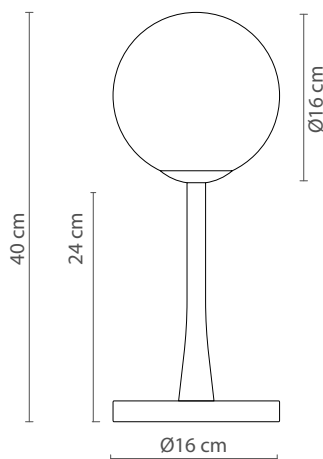

Dimensions

Materials

Marble base, brass structure, glass diffuser and textile cable

Finishings

Marble natural white base / Gold structure

Certificates