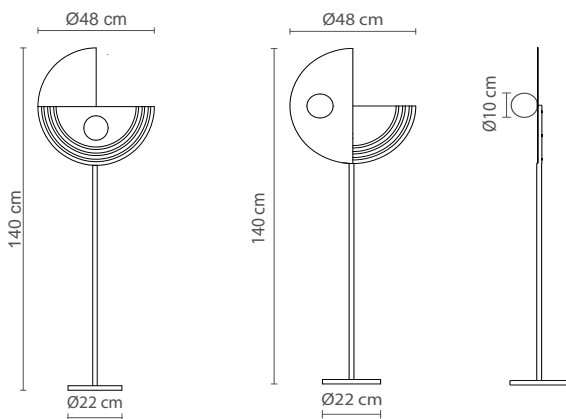

Dimensions

Materials

Iron and recycled plastic terrazzo structure, opal glass and plastic cable

Finishings

■ Matte black and terrazzo white

Certificates