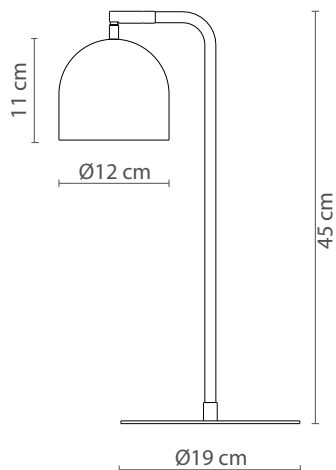

Dimensions

Materials

Iron structure and textile cable. Optional ceramic base

Finishings

- Matte black
- Matte white
- Matte terracotta red
- Custom

Certificates