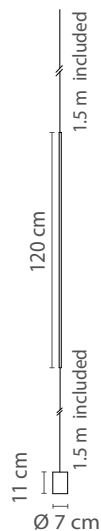

Dimensions

Materials

Iron base, aluminium structure and plastic cable

Finishings

■ Matte black

Certificates