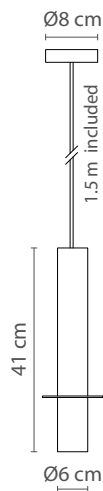

Dimensions

Materials

Porous concrete structure, iron head and textile cable

Finishings

■ Black

Certificates