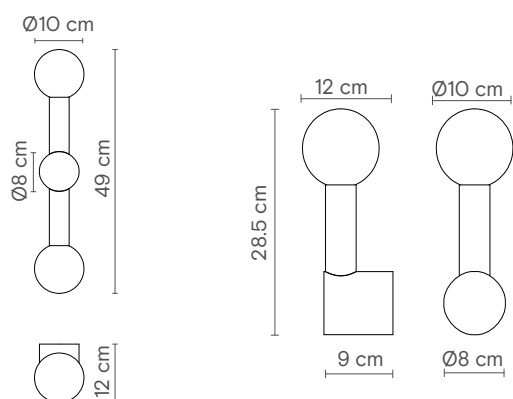

Dimensions

Rigoberta Direct Mono | Characteristics (UE)

Lamp	G9
Power	-
Total flux	-
Efficacy	-
Colour temp.	-
Beam angle	-
CRI	-
IP	IP20
Protocol	On-off
Dirver	-
Voltage	220-240V
Guarantee	3 years
Battery	-

Materials

Iron structure and opal glass

Finishings

- Matte black
- Matte white
- Custom

Certificates