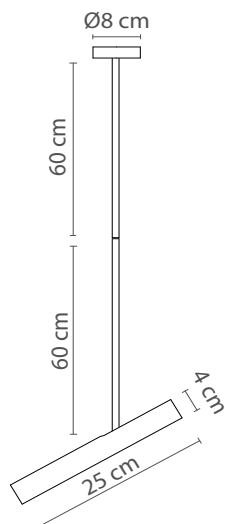

Dimensions

Materials

Iron structure

Finishing

- Matte black
- Gold

Certificates