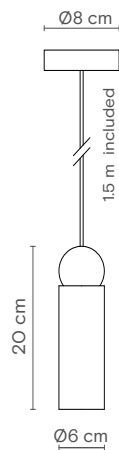

Dimensions

Materials

Brass structure, ash wood ball and textile cable

Finishings

- Matte black structure / Ash wood ball
- Matte white structure / Ash wood ball

Certificates