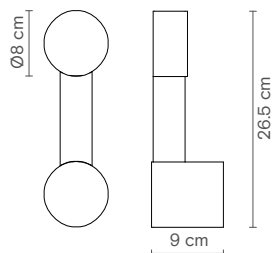

Finishings

- Matte black
- Matte white
- Custom