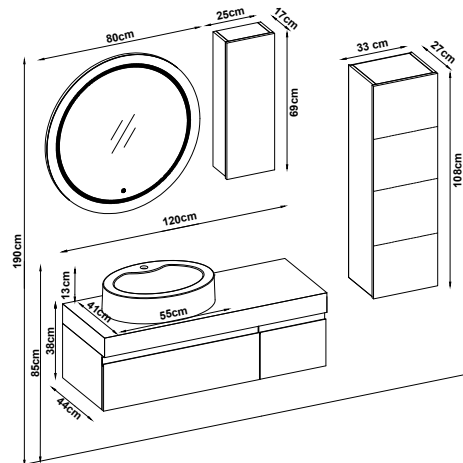

Counter Top : Lisbon Box + HG. White Acrimer Elipso Washbasin

Soft close and invisible drawer slides.

LED lighting.

Custom Design

<u>Product</u>	<u>Code</u>	<u>Page</u>
Lower Shelf		
Side Cabinet		
Counter		
Washbasin		
Mirror		
Upper Shelf		
Metal Legs		