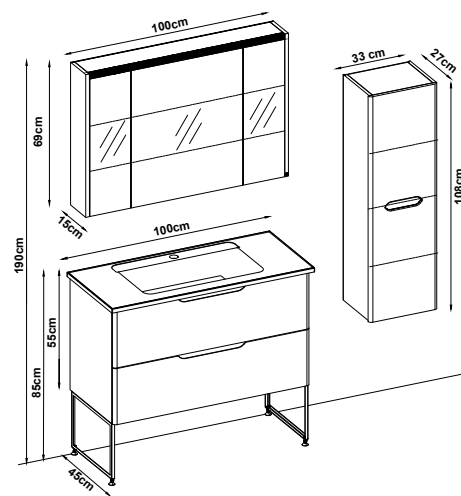

BELEN 55100 V32

Doors : M. N. Ant. Lacquer

Sides : M. N. Ant. Melaminated MDF

Washbasin : HG. White Orion Acrimer

Soft close and invisible drawer slides.

LED lighting.

Custom Design

<u>Product</u>	<u>Code</u>	<u>Page</u>
Lower Shelf		
Side Cabinet		
Counter		
Washbasin		
Mirror		
Upper Shelf		
Metal Legs		