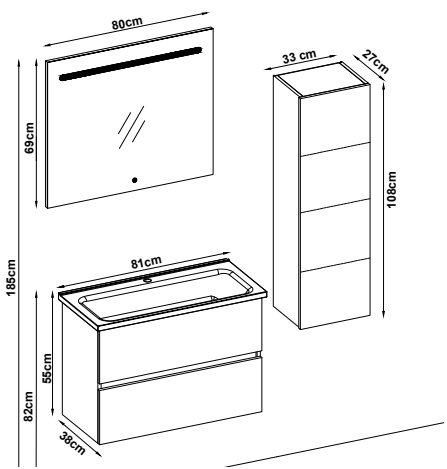

Custom Design

Product	Code	Page
Lower Shelf		
Side Cabinet		
Counter		
Washbasin		
Mirror		
Upper Shelf		
Metal Legs