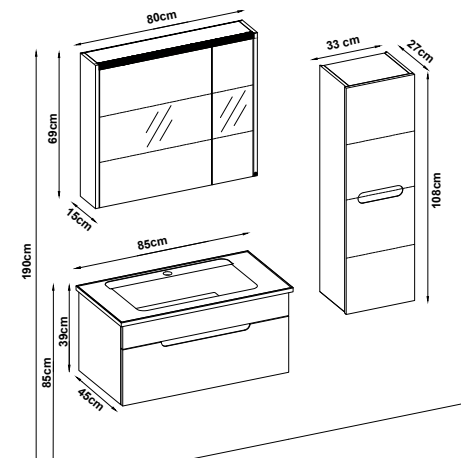

Custom Design

Product	Code	Page
Lower Shelf		
Side Cabinet		
Counter		
Washbasin		
Mirror		
Upper Shelf		
Metal Legs		

Doors : M. White Lacquer

Sides : UD Melamined MDF

Counter Top : UD Flat HG. White Acrimer Kera Washbasin

Soft close and invisible drawer slides.

LED lighting.