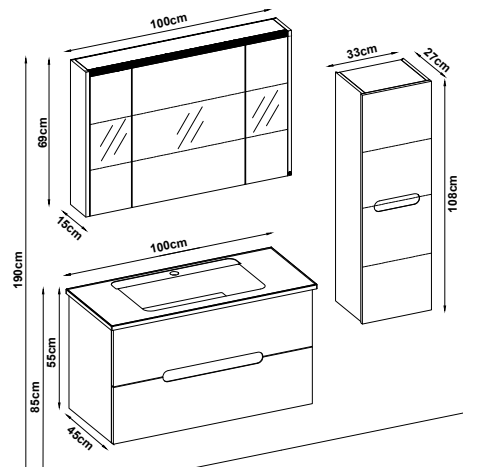

T **OLEDO**
S E R I E S

TOLEDO 55100 V32

TOLEDO 55100 V31

Doors : M. White Lacquer
 Sides : UD Melaminated MDF
 Washbasin : HG. White Acrimer

Custom Design

Product	Code	Page
Lower Shelf		
Side Cabinet		
Counter		
Washbasin		
Mirror		
Upper Shelf		
Metal Legs		