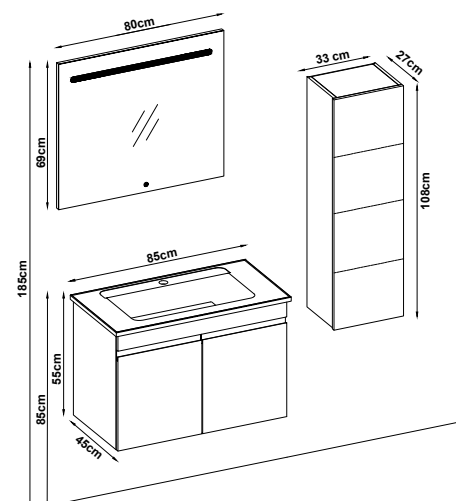

BOZTEPE 5585 V31

Doors : M. White Lacquer

Sides : M. White Melaminated MDF

Washbasin : Ceramic

 Soft close Doors.

 LED lighting.

Custom Design

<u>Product</u>	<u>Code</u>	<u>Page</u>
Lower Shelf		
Side Cabinet		
Counter		
Washbasin		
Mirror		
Upper Shelf		
Metal Legs		