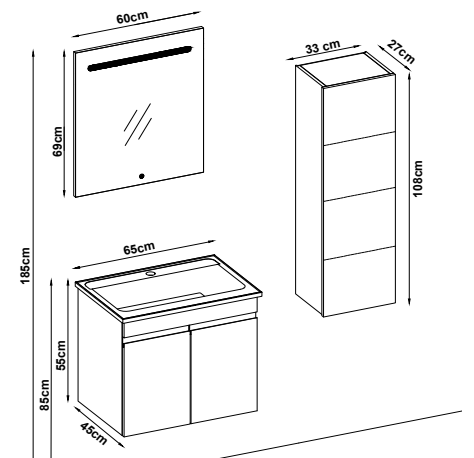

Custom Design

Product	Code	Page
Lower Shelf		
Side Cabinet		
Counter		
Washbasin		
Mirror		
Upper Shelf		
Metal Legs