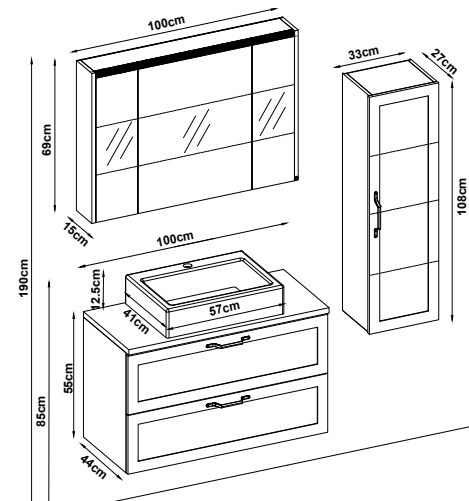

MOBELCO 55100 V31

Doors : M. White Lacquer

Sides : UD Melaminated MDF

Counter Top : UD Flat + HG. White Acrimer Kera Washbasin

Soft close and invisible drawer slides.

LED lighting.

Custom Design

<u>Product</u>	<u>Code</u>	<u>Page</u>
Lower Shelf		
Side Cabinet		
Counter		
Washbasin		
Mirror		
Upper Shelf		
Metal Legs		