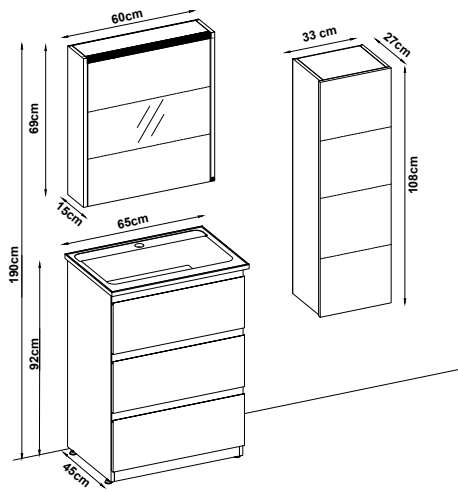

MAYA 8865 V31

Doors : HG. White Lacquer

Sides : HG. White Melaminated MDF

Washbasin : Ceramic

Soft close and invisible drawer slides.

LED lighting.

Custom Design

Product	Code	Page
Lower Shelf		
Side Cabinet		
Counter		
Washbasin		
Mirror		
Upper Shelf		
Metal Legs		