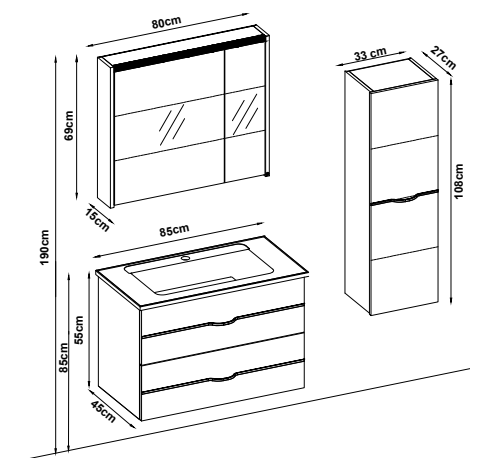

Custom Design

<u>Product</u>	<u>Code</u>	<u>Page</u>
Lower Shelf		
Side Cabinet		
Counter		
Washbasin		
Mirror		
Upper Shelf		
Metal Legs