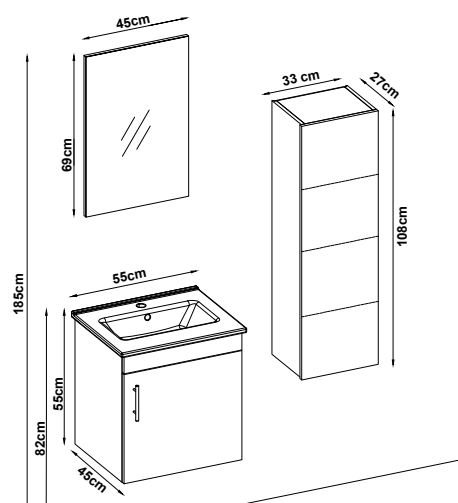

Custom Design

<u>Product</u>	<u>Code</u>	<u>Page</u>
Lower Shelf		
Side Cabinet		
Counter		
Washbasin		
Mirror		
Upper Shelf		
Metal Legs