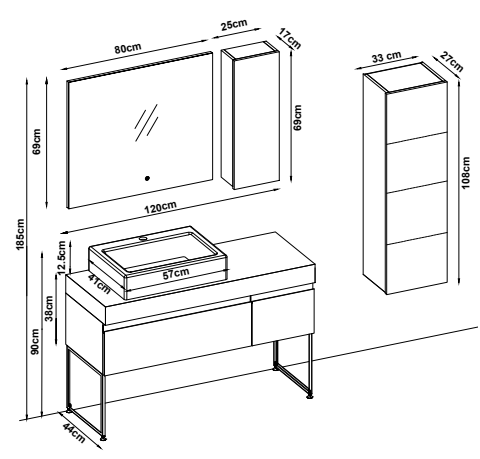

Custom Design

<u>Product</u>	<u>Code</u>	<u>Page</u>
Lower Shelf		
Side Cabinet		
Counter		
Washbasin		
Mirror		
Upper Shelf		
Metal Legs