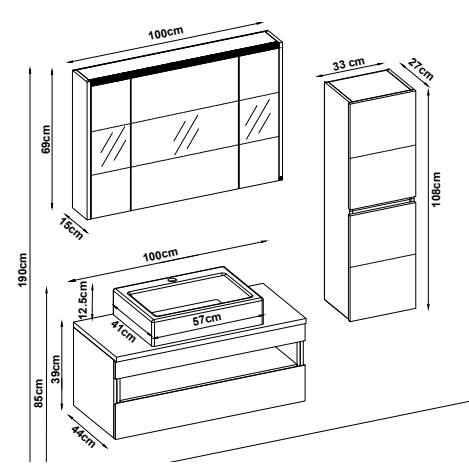

Custom Design

Product	Code	Page
Lower Shelf		
Side Cabinet		
Counter		
Washbasin		
Mirror		
Upper Shelf		
Metal Legs