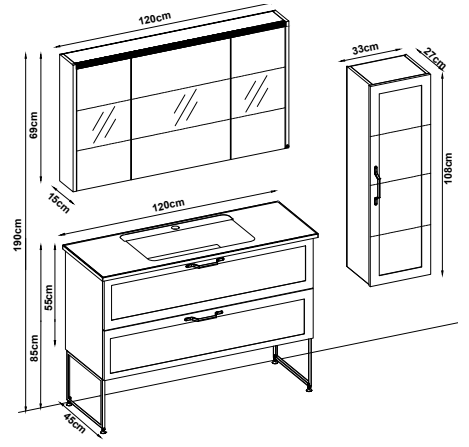

Custom Design

Product	Code	Page
Lower Shelf		
Side Cabinet		
Counter		
Washbasin		
Mirror		
Upper Shelf		
Metal Legs		

Doors : M. N. Ant. Lacquer   Sides : M. N. Ant. Melaminated MDF   Washbasin : HG. White Acrimer

Soft close metal alpha box.   LED lighting.