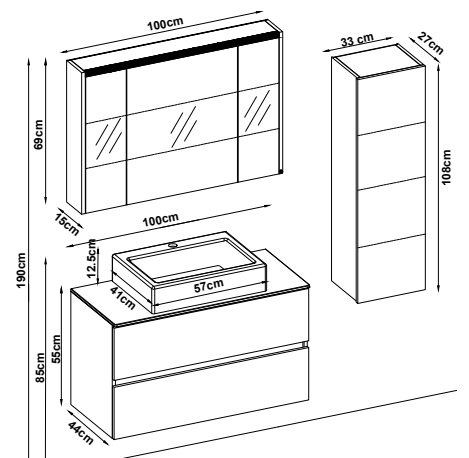

Custom Design

Product	Code	Page
Lower Shelf		
Side Cabinet		
Counter		
Washbasin		
Mirror		
Upper Shelf		
Metal Legs		

Doors : Kartal Melamined MDF

Sides : Kartal Melamined MDF

Counter Top : Ant. Level + M. Ant. Acrimer Kera Washbasin

Soft close metal alpha box. LED lighting.