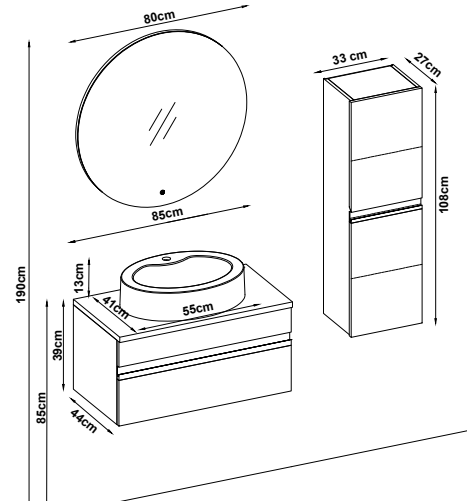

Sides : M. White Melamined MDF

Washbasin : HG. White Acrimer

Custom Design

Product Code Page

- Lower Shelf
- Side Cabinet
- Counter
- Washbasin
- Mirror
- Upper Shelf
- Metal Legs

Custom Design

Product Code Page