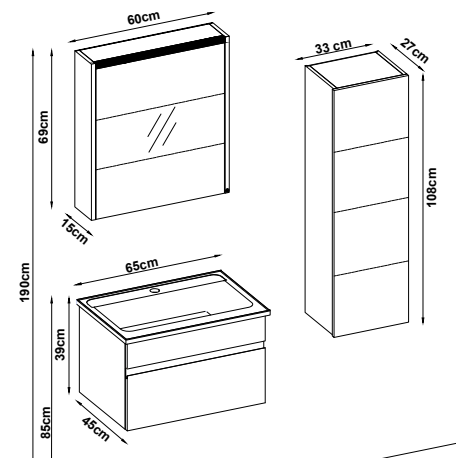

Custom Design

<u>Product</u>	<u>Code</u>	<u>Page</u>
Lower Shelf		
Side Cabinet		
Counter		
Washbasin		
Mirror		
Upper Shelf		
Metal Legs