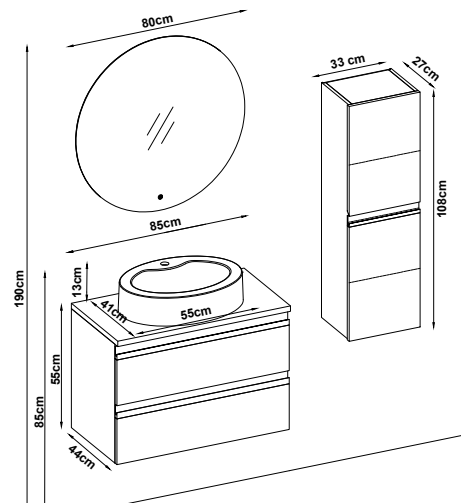

WOODLINE 5585 V32

Doors : M. N. Ant. Lacquer Sides : M. N. Ant. Melamined MDF Counter Top : UD Flat + M. Ant. Acrimer Elipso Washbasin

 Soft close and invisible drawer slides.  LED lighting.

Custom Design