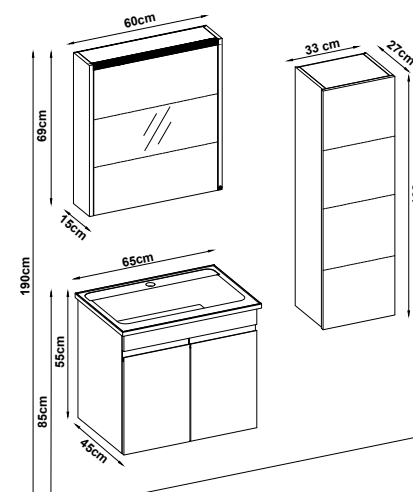

Soft close Doors.

LED lighting.

Custom Design

Product	Code	Page
Lower Shelf		
Side Cabinet		
Counter		
Washbasin		
Mirror		
Upper Shelf		
Metal Legs