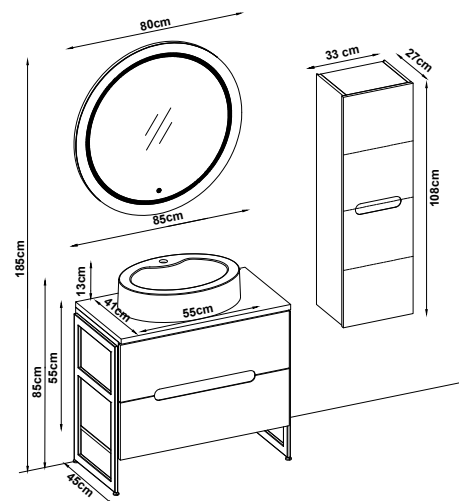

Sides : M. White Melaminated MDF

Counter Top : UD Flat HG. White Acrimer
Elipso Washbasin

Custom Design

Product Code Page

- Lower Shelf
- Side Cabinet
- Counter
- Washbasin
- Mirror
- Upper Shelf
- Metal Legs