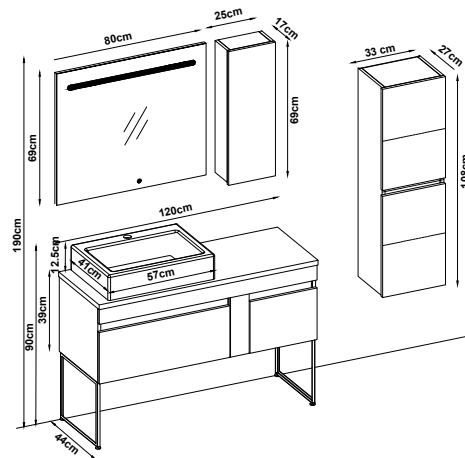

DREAM 39120 V32

Doors : UD Melaminated MDF

Sides : UD Melaminated MDF

Counter Top : UD Flat + M. Ant. Acrimer Kera Washbasin

Soft close and invisible drawer slides.

LED lighting.

Custom Design

<u>Product</u>	<u>Code</u>	<u>Page</u>
Lower Shelf		
Side Cabinet		
Counter		
Washbasin		
Mirror		
Upper Shelf		
Metal Legs		