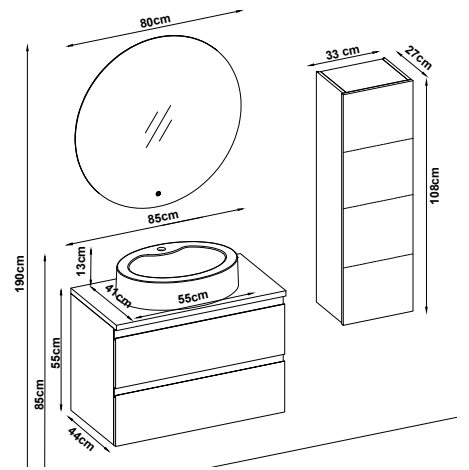

Custom Design

<u>Product</u>	<u>Code</u>	<u>Page</u>
Lower Shelf		
Side Cabinet		
Counter		
Washbasin		
Mirror		
Upper Shelf		
Metal Legs