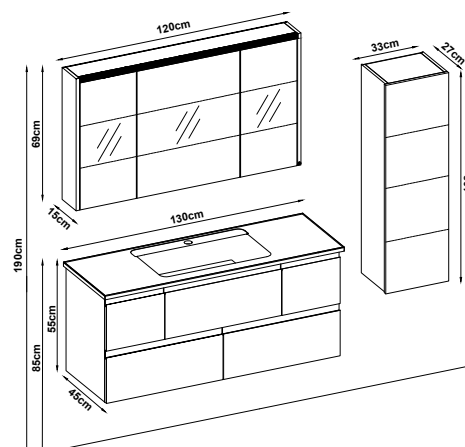

VALENTIN 55130 V32

Doors : M. Sand Lacquer

Sides : M. Sand Lacquer

Washbasin : M. White Acrimer

Soft close and invisible drawer slides.

LED lighting.

Custom Design

<u>Product</u>	<u>Code</u>	<u>Page</u>
Lower Shelf		
Side Cabinet		
Counter		
Washbasin		
Mirror		
Upper Shelf		
Metal Legs		