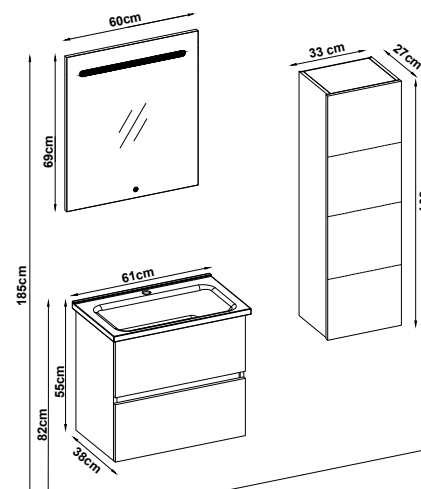

Custom Design

[Product](#)   [Code](#)   [Page](#)

- Lower Shelf
- Side Cabinet
- Counter
- Washbasin
- Mirror
- Upper Shelf
- Metal Legs