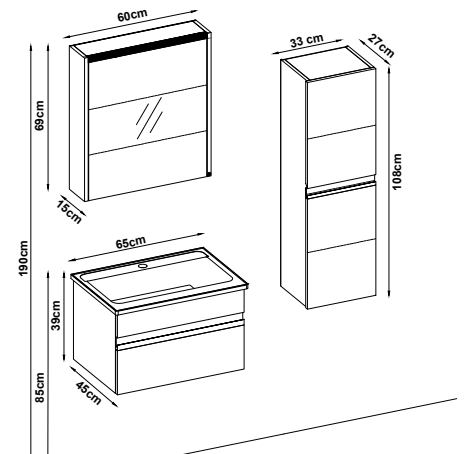

Custom Design

Product   Code   Page

- Lower Shelf
- Side Cabinet
- Counter
- Washbasin
- Mirror
- Upper Shelf
- Metal Legs