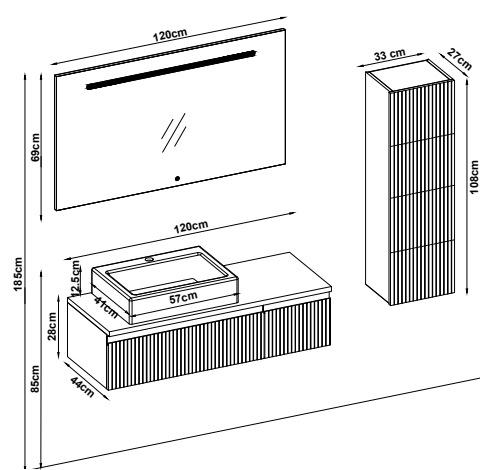

ROYAL 28120 V32

Doors : M. Sand Lacquer

Sides : M. Sand Melaminated MDF

Counter Top : Sini Box + M. Sand Acrimer Kera Washbasin

Soft close and invisible drawer slides.

LED lighting.

Custom Design

<u>Product</u>	<u>Code</u>	<u>Page</u>
Lower Shelf		
Side Cabinet		
Counter		
Washbasin		
Mirror		
Upper Shelf		
Metal Legs		