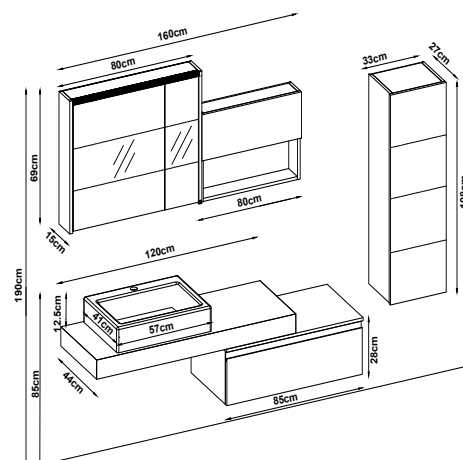

Custom Design

<u>Product</u>	<u>Code</u>	<u>Page</u>
Lower Shelf		
Side Cabinet		
Counter		
Washbasin		
Mirror		
Upper Shelf		
Metal Legs