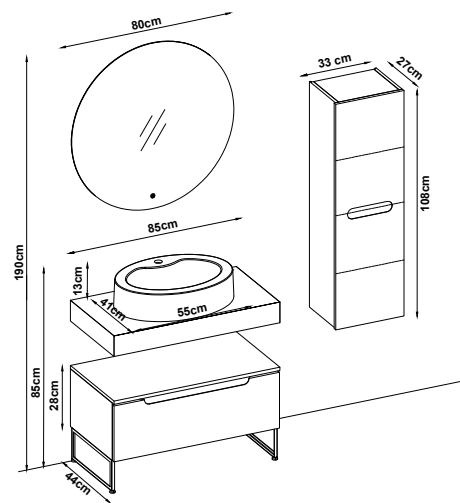

TOLEDO 2885 V31

Doors : M. White Lacquer

Sides : UD Melaminated MDF

Counter Top : UD Box HG. White Acrimer Elipso Washbasin

Soft close and invisible drawer slides.

LED lighting.

Custom Design

<u>Product</u>	<u>Code</u>	<u>Page</u>
Lower Shelf		
Side Cabinet		
Counter		
Washbasin		
Mirror		
Upper Shelf		
Metal Legs		