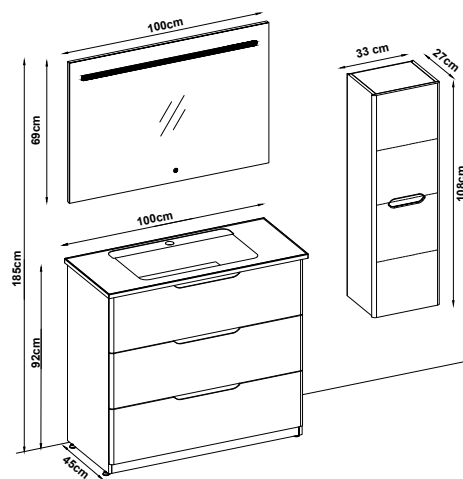

BELEN 88100 V31

Doors : M. N. Ant. Lacquer

Sides : UD Melaminated MDF

Washbasin : HG. White Orion Acrimer

Soft close and invisible drawer slides.

LED lighting.

Custom Design

Product	Code	Page
Lower Shelf		
Side Cabinet		
Counter		
Washbasin		
Mirror		
Upper Shelf		
Metal Legs		