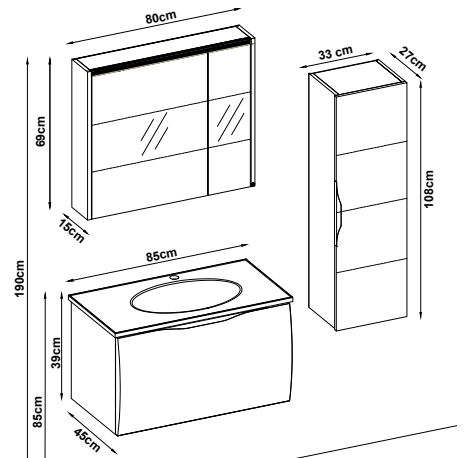

Custom Design

Product	Code	Page
Lower Shelf		
Side Cabinet		
Counter		
Washbasin		
Mirror		
Upper Shelf		
Metal Legs		

Doors : HG. Pearl Black Lacquer   Sides : HG. Pearl Black Lacquer   Washbasin : Metalic Smokey Glass

Soft close metal alpha box.   LED lighting.