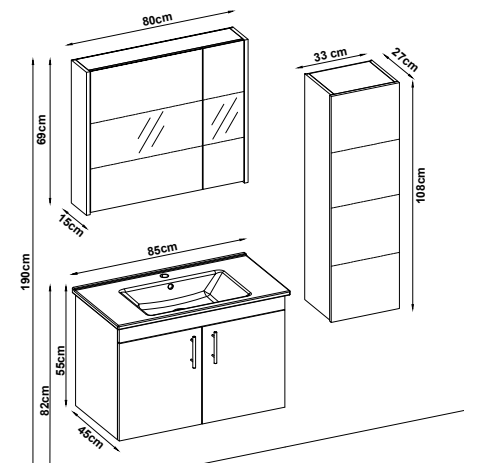

Custom Design

Product   Code   Page

- Lower Shelf
- Side Cabinet
- Counter
- Washbasin
- Mirror
- Upper Shelf
- Metal Legs