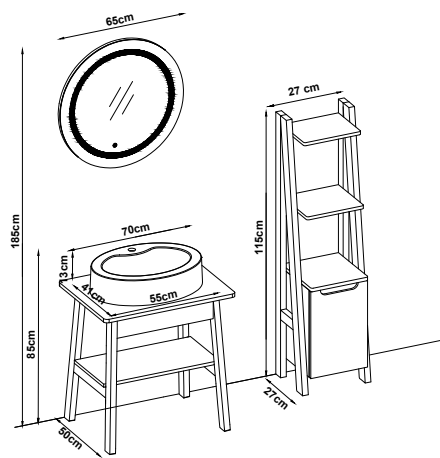

Custom Design

Product	Code	Page
Lower Shelf		
Side Cabinet		
Counter		
Washbasin		
Mirror		
Upper Shelf		
Metal Legs		

LED lighting.

Custom Design

Product	Code	Page
Lower Shelf		
Side Cabinet		
Counter		
Washbasin		
Mirror		
Upper Shelf		
Metal Legs		