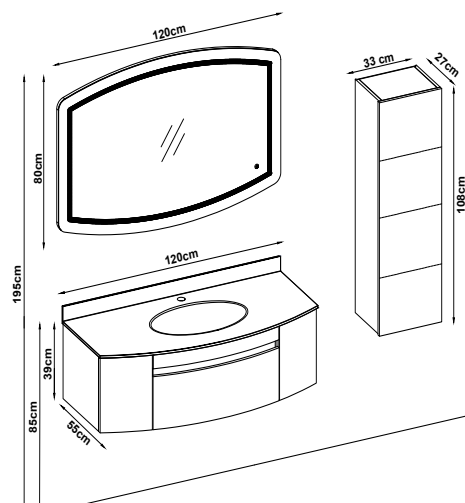

ROSALINE 39120 V32

Doors : M. Sand Lacquer

Sides : M. Sand Lacquer

Washbasin : Sand Glass

Soft close metal alpha box.

LED lighting.

Custom Design

<u>Product</u>	<u>Code</u>	<u>Page</u>
Lower Shelf		
Side Cabinet		
Counter		
Washbasin		
Mirror		
Upper Shelf		
Metal Legs		