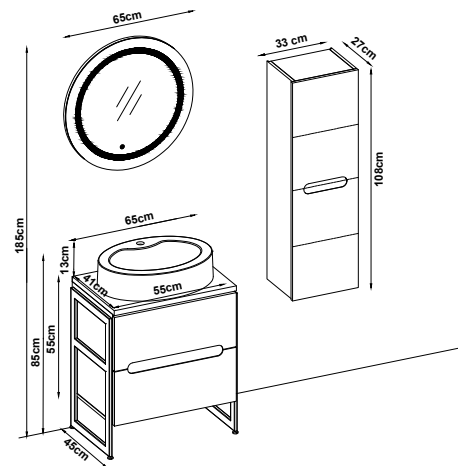

Custom Design

Product   Code   Page

- Lower Shelf
- Side Cabinet
- Counter
- Washbasin
- Mirror
- Upper Shelf
- Metal Legs