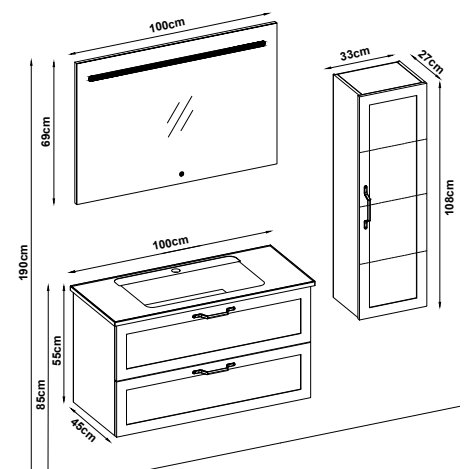

Custom Design

<u>Product</u>	<u>Code</u>	<u>Page</u>
Lower Shelf		
Side Cabinet		
Counter		
Washbasin		
Mirror		
Upper Shelf		
Metal Legs