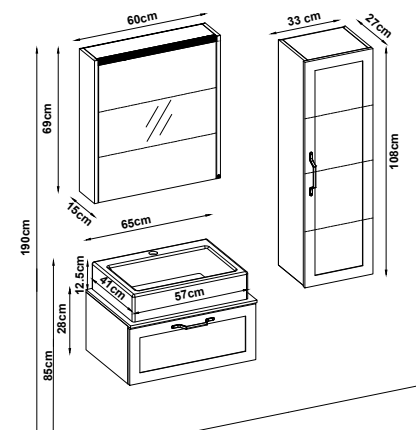

Custom Design

<u>Product</u>	<u>Code</u>	<u>Page</u>
Lower Shelf		
Side Cabinet		
Counter		
Washbasin		
Mirror		
Upper Shelf		
Metal Legs