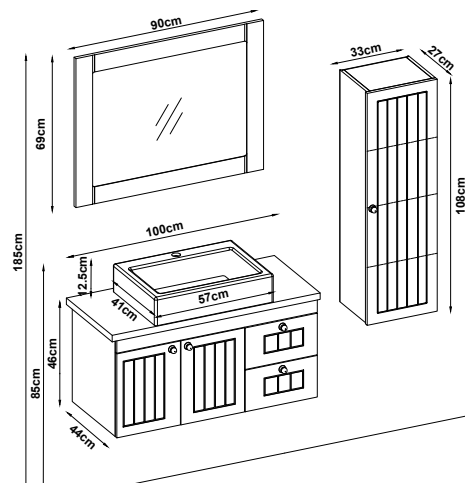

Custom Design

<u>Product</u>	<u>Code</u>	<u>Page</u>
Lower Shelf		
Side Cabinet		
Counter		
Washbasin		
Mirror		
Upper Shelf		
Metal Legs