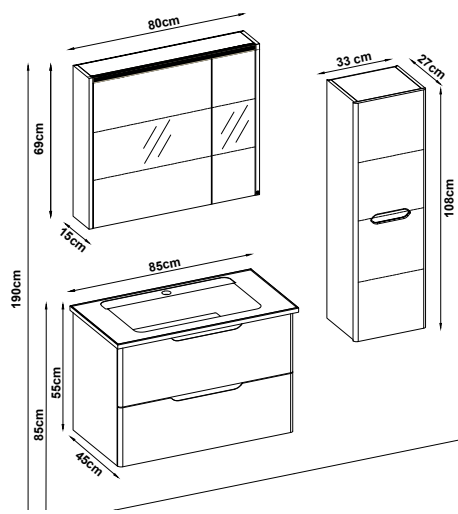

BELEN 5585 V31

Doors : HG. White Lacquer

Sides : HG. White Melamined MDF

Washbasin : HG. White Orion Acrimer

Soft close and invisible drawer slides.

LED lighting.

Custom Design

<u>Product</u>	<u>Code</u>	<u>Page</u>
Lower Shelf		
Side Cabinet		
Counter		
Washbasin		
Mirror		
Upper Shelf		
Metal Legs		