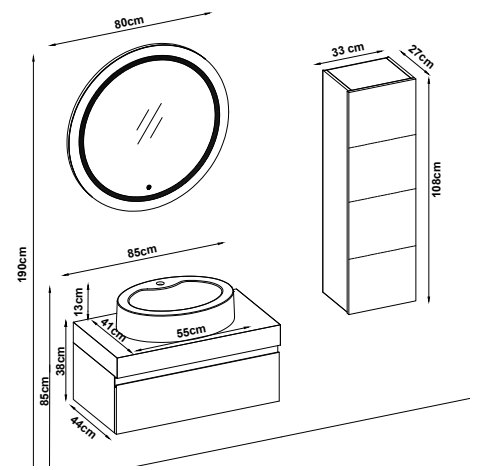

Custom Design

<u>Product</u>	<u>Code</u>	<u>Page</u>
Lower Shelf		
Side Cabinet		
Counter		
Washbasin		
Mirror		
Upper Shelf		
Metal Legs