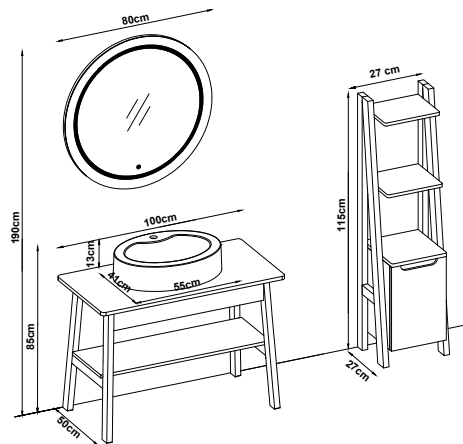

COOL 70 V21

Doors : M. White Lacquer

Sides : Ebru Melaminated MDF

Counter Top : White Lacquer + HG. White Acrimer Elipso Washbasin