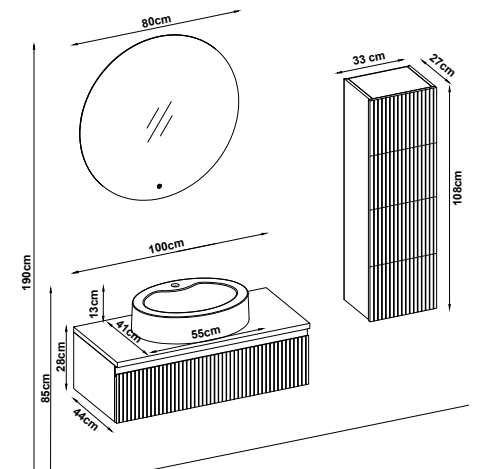

Custom Design

<u>Product</u>	<u>Code</u>	<u>Page</u>
Lower Shelf		
Side Cabinet		
Counter		
Washbasin		
Mirror		
Upper Shelf		
Metal Legs