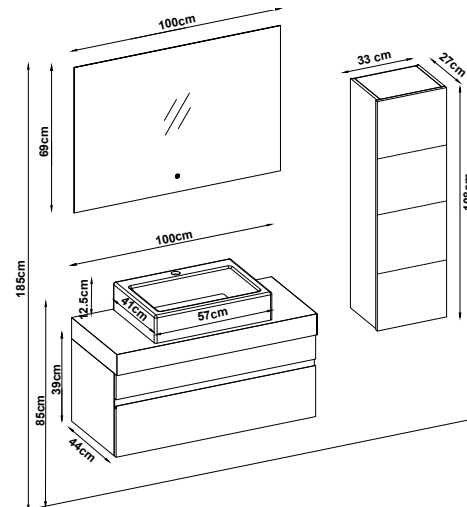

MAYA 39100 V32

Doors : HG. White Lacquer

Sides : UD Melamined MDF

Counter Top : UD Box + HG. White Acrimer Kera Washbasin

Soft close and invisible drawer slides.

LED lighting.

Custom Design

Product	Code	Page
Lower Shelf		
Side Cabinet		
Counter		
Washbasin		
Mirror		
Upper Shelf		
Metal Legs		