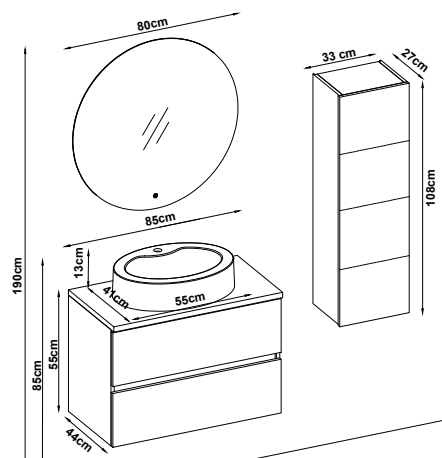

Custom Design

Product	Code	Page
Lower Shelf		
Side Cabinet		
Counter		
Washbasin		
Mirror		
Upper Shelf		
Metal Legs		

Doors : M. White Melaminated MDF

Sides : M. White Melaminated MDF

Counter Top : UD Flat HG. White Acrimer
Elipso Washbasin