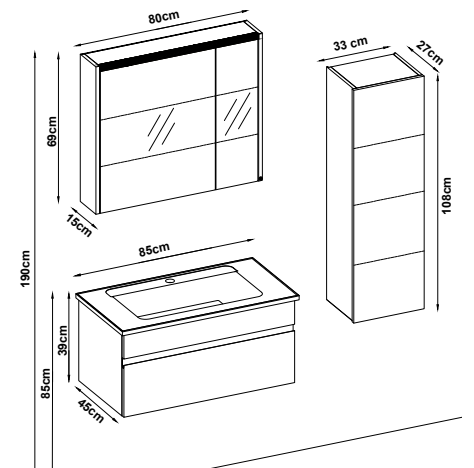

Custom Design

<u>Product</u>	<u>Code</u>	<u>Page</u>
Lower Shelf		
Side Cabinet		
Counter		
Washbasin		
Mirror		
Upper Shelf		
Metal Legs