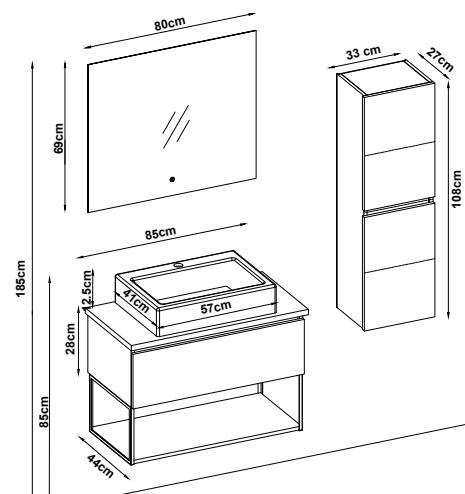

Custom Design

Product	Code	Page
Lower Shelf		
Side Cabinet		
Counter		
Washbasin		
Mirror		
Upper Shelf		
Metal Legs