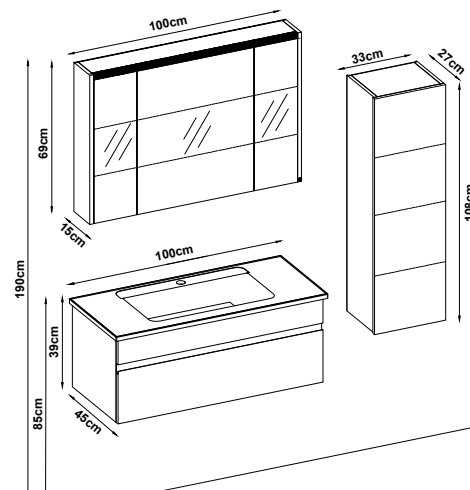

Custom Design

<u>Product</u>	<u>Code</u>	<u>Page</u>
Lower Shelf		
Side Cabinet		
Counter		
Washbasin		
Mirror		
Upper Shelf		
Metal Legs