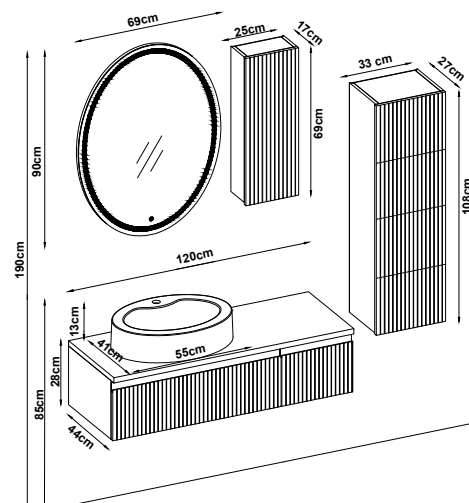

Soft close and invisible drawer slides.

LED lighting.

Custom Design

<u>Product</u>	<u>Code</u>	<u>Page</u>
Lower Shelf		
Side Cabinet		
Counter		
Washbasin		
Mirror		
Upper Shelf		
Metal Legs		

ROYAL 28100 V32