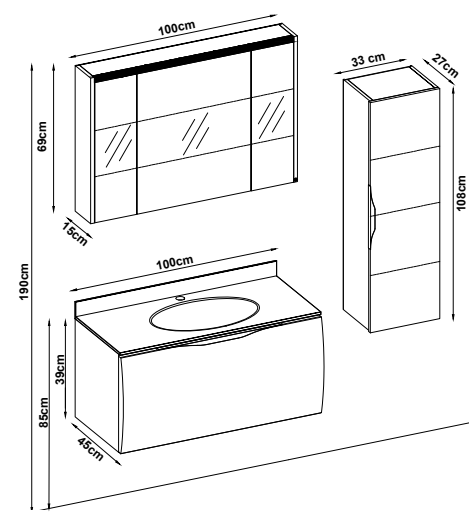

Custom Design

Product	Code	Page
Lower Shelf		
Side Cabinet		
Counter		
Washbasin		
Mirror		
Upper Shelf		
Metal Legs