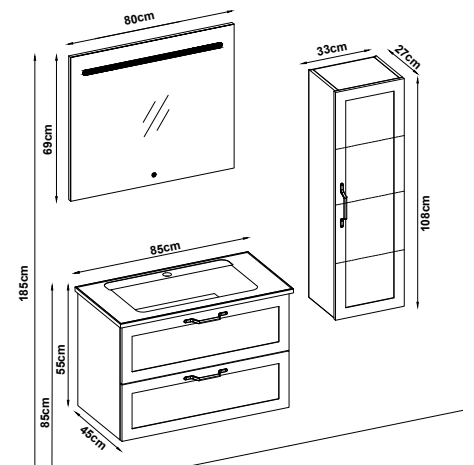

Custom Design

<u>Product</u>	<u>Code</u>	<u>Page</u>
Lower Shelf		
Side Cabinet		
Counter		
Washbasin		
Mirror		
Upper Shelf		
Metal Legs