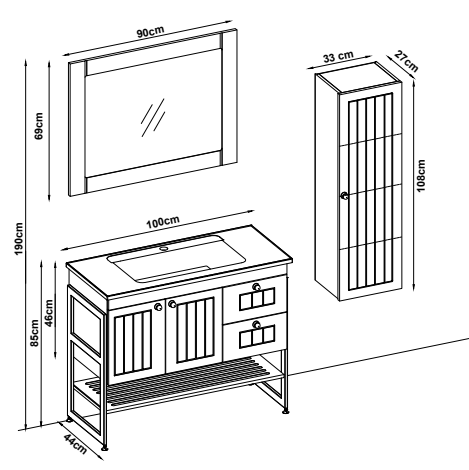

Custom Design

Product	Code	Page
Lower Shelf		
Side Cabinet		
Counter		
Washbasin		
Mirror		
Upper Shelf		
Metal Legs