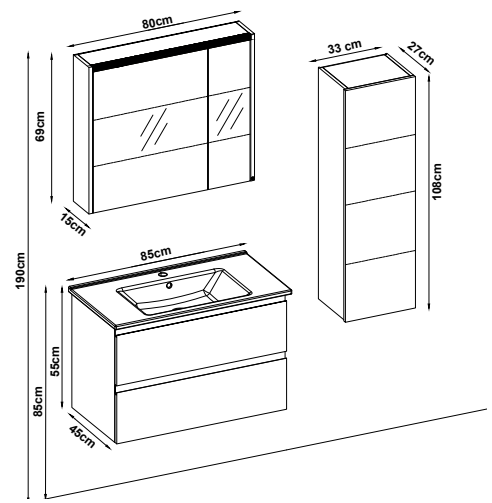

MAYA 5585 V31

Doors : HG. White Lacquer

Sides : HG. White Melaminated MDF

Washbasin : Ceramic

Soft close and invisible drawer slides.

LED lighting.

Custom Design

<u>Product</u>	<u>Code</u>	<u>Page</u>
Lower Shelf		
Side Cabinet		
Counter		
Washbasin		
Mirror		
Upper Shelf		
Metal Legs		