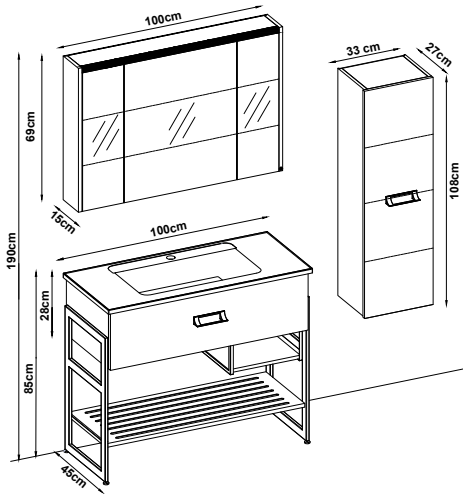

HANNE 28100 V31

Doors : M. Sand Lacquer

Sides : M. Sand Melaminated MDF

Washbasin : M. Ant. Acrimer

Soft close and invisible drawer slides.

LED lighting.

Custom Design

<u>Product</u>	<u>Code</u>	<u>Page</u>
Lower Shelf		
Side Cabinet		
Counter		
Washbasin		
Mirror		
Upper Shelf		
Metal Legs		