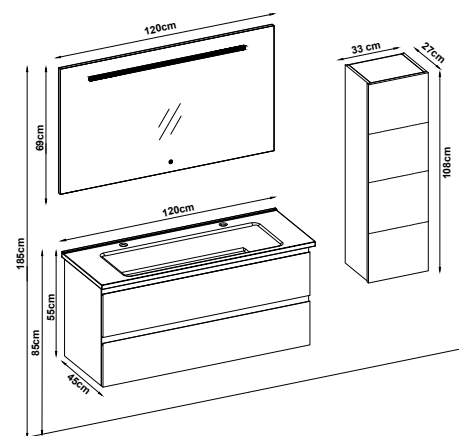

Custom Design

Product	Code	Page
Lower Shelf		
Side Cabinet		
Counter		
Washbasin		
Mirror		
Upper Shelf		
Metal Legs		

Doors : M. N. Ant. Lacquer   Sides : M. N. Ant. Melamined MDF   Washbasin : HG. White Acrimer

Soft close metal alpha box.   LED lighting.