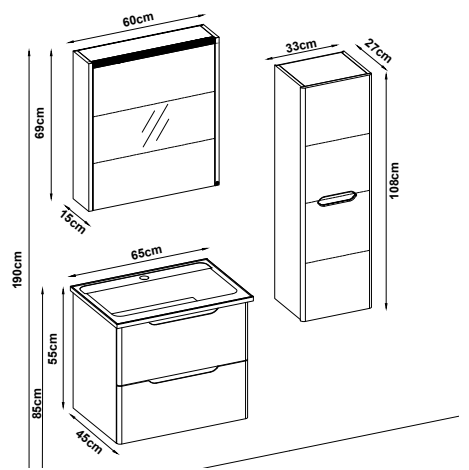

Custom Design

<u>Product</u>	<u>Code</u>	<u>Page</u>
Lower Shelf		
Side Cabinet		
Counter		
Washbasin		
Mirror		
Upper Shelf		
Metal Legs