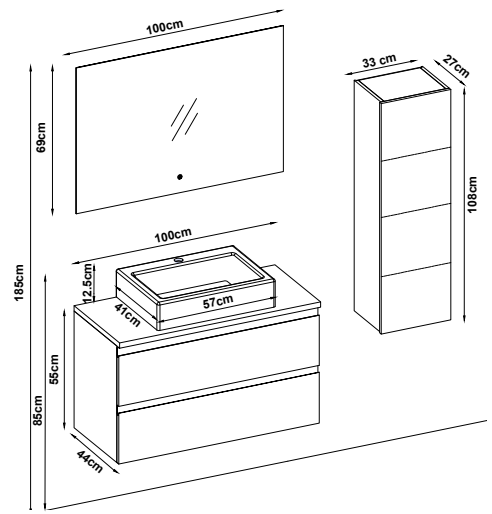

Custom Design

<u>Product</u>	<u>Code</u>	<u>Page</u>
Lower Shelf		
Side Cabinet		
Counter		
Washbasin		
Mirror		
Upper Shelf		
Metal Legs