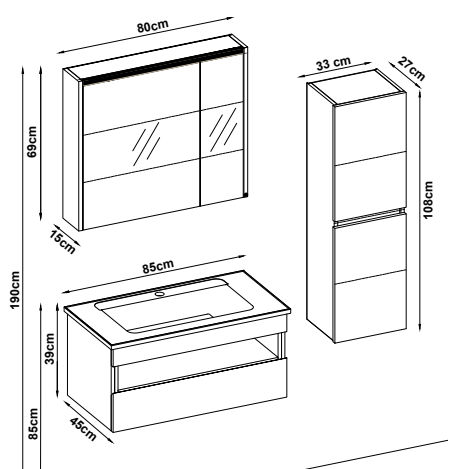

Custom Design

Product	Code	Page
Lower Shelf		
Side Cabinet		
Counter		
Washbasin		
Mirror		
Upper Shelf		
Metal Legs		

Doors : M. White Lacquer

Sides : M. White Melamined MDF

Counter Top : UD Flat + HG. White Acrimer Kera Washbasin

Soft close and invisible drawer slides.

LED lighting.