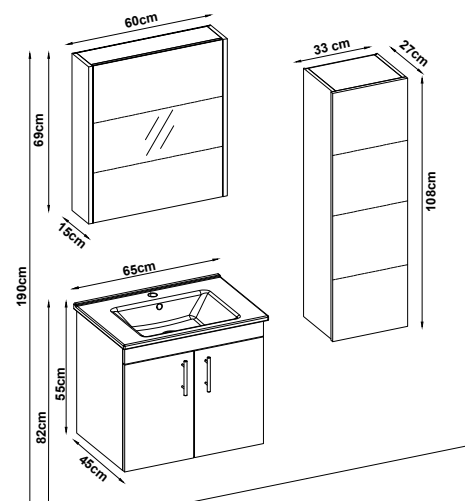

Custom Design

Product   Code   Page

- Lower Shelf
- Side Cabinet
- Counter
- Washbasin
- Mirror
- Upper Shelf
- Metal Legs