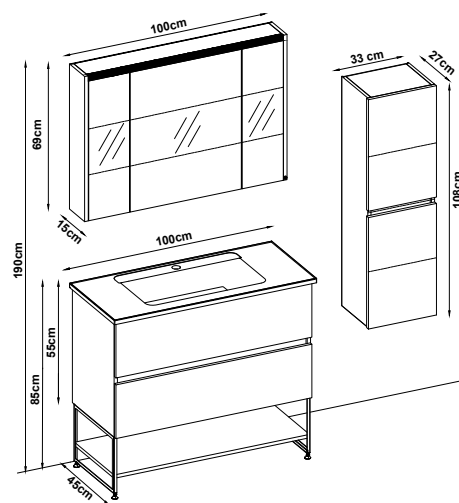

LINES 55100 V33

Doors : UD Melaminated MDF

Sides : UD Melaminated MDF

Washbasin : Ceramic

Soft close and invisible drawer slides.

LED lighting.

Custom Design

<u>Product</u>	<u>Code</u>	<u>Page</u>
Lower Shelf		
Side Cabinet		
Counter		
Washbasin		
Mirror		
Upper Shelf		
Metal Legs		