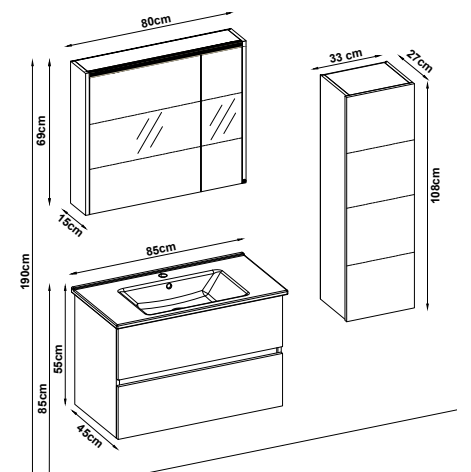

Custom Design

Product	Code	Page
Lower Shelf		
Side Cabinet		
Counter		
Washbasin		
Mirror		
Upper Shelf		
Metal Legs