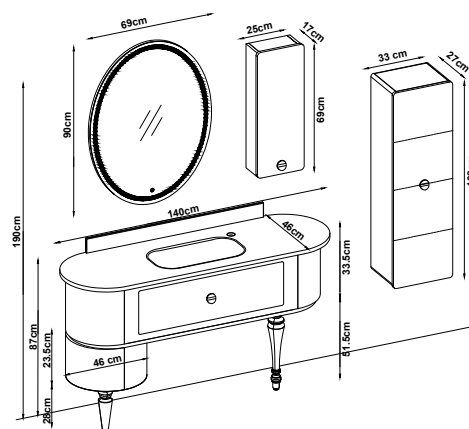

Custom Design

<u>Product</u>	<u>Code</u>	<u>Page</u>
Lower Shelf		
Side Cabinet		
Counter		
Washbasin		
Mirror		
Upper Shelf		
Metal Legs