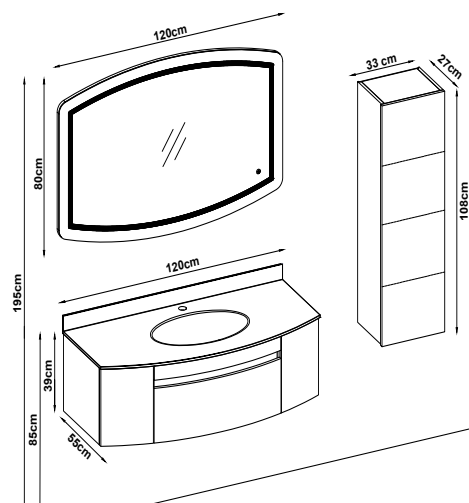

ROSALINE 39120 V31

Doors : M. Light Black Lacquer

Sides : M. Light Black Lacquer

Washbasin : Metallic Smokey Glass

Soft close metal alpha box.

LED lighting.

Custom Design

<u>Product</u>	<u>Code</u>	<u>Page</u>
Lower Shelf		
Side Cabinet		
Counter		
Washbasin		
Mirror		
Upper Shelf		
Metal Legs		