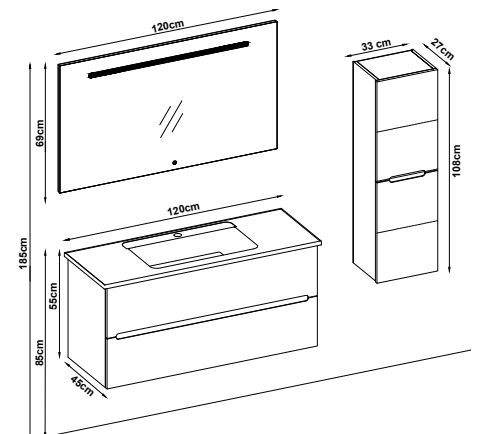

Custom Design

<u>Product</u>	<u>Code</u>	<u>Page</u>
Lower Shelf		
Side Cabinet		
Counter		
Washbasin		
Mirror		
Upper Shelf		
Metal Legs