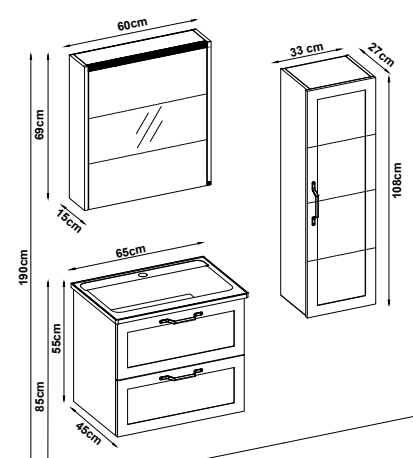

Custom Design

Product	Code	Page
Lower Shelf		
Side Cabinet		
Counter		
Washbasin		
Mirror		
Upper Shelf		
Metal Legs