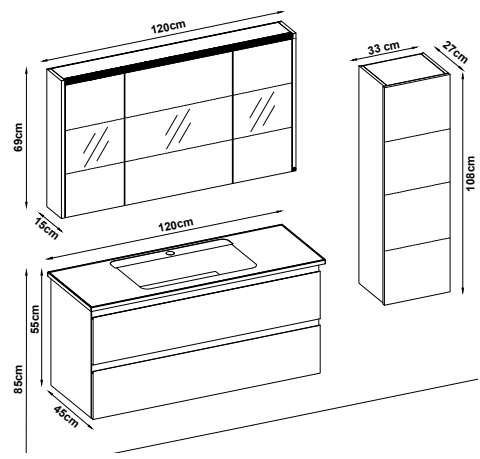

Custom Design

<u>Product</u>	<u>Code</u>	<u>Page</u>
Lower Shelf		
Side Cabinet		
Counter		
Washbasin		
Mirror		
Upper Shelf		
Metal Legs