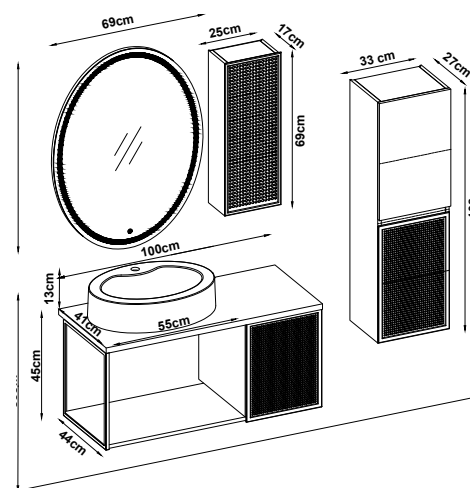

Custom Design

Product	Code	Page
Lower Shelf		
Side Cabinet		
Counter		
Washbasin		
Mirror		
Upper Shelf		
Metal Legs