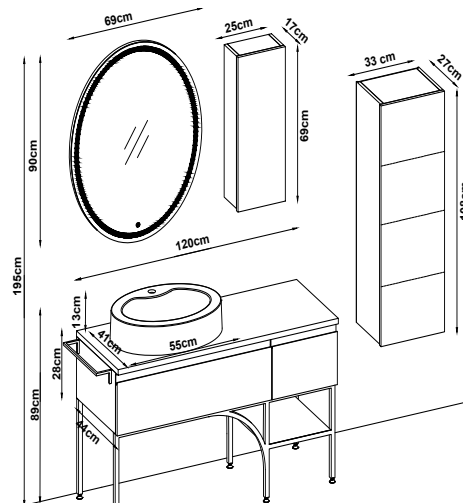

ZENON 28120 V32

Doors : M. Sand Lacquer

Sides : UD Melaminated MDF

Counter Top : UD Flat + M. Sand Acrimer Elipso Washbasin

Soft close and invisible drawer slides.

LED lighting.

Custom Design

<u>Product</u>	<u>Code</u>	<u>Page</u>
Lower Shelf		
Side Cabinet		
Counter		
Washbasin		
Mirror		
Upper Shelf		
Metal Legs		