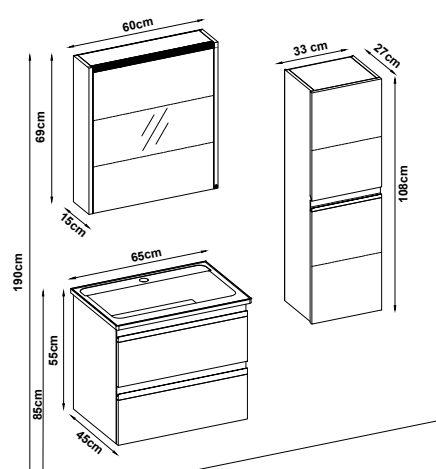

Custom Design

<u>Product</u>	<u>Code</u>	<u>Page</u>
Lower Shelf		
Side Cabinet		
Counter		
Washbasin		
Mirror		
Upper Shelf		
Metal Legs