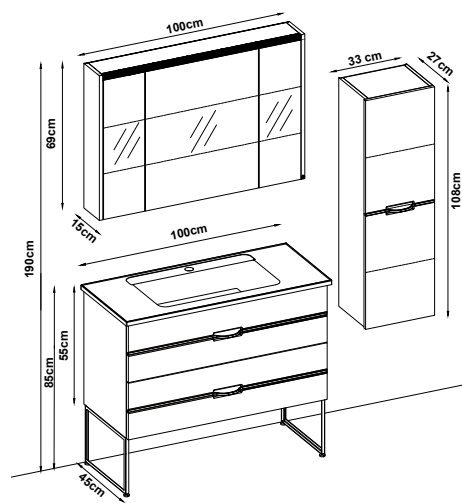

BATHLINE 55100 V31

Doors : HG. White Lacquer

Sides : HG. White Melaminated MDF

Washbasin : HG. White Acrimer

Soft close and invisible drawer slides.

LED lighting.

Custom Design

<u>Product</u>	<u>Code</u>	<u>Page</u>
Lower Shelf		
Side Cabinet		
Counter		
Washbasin		
Mirror		
Upper Shelf		
Metal Legs		