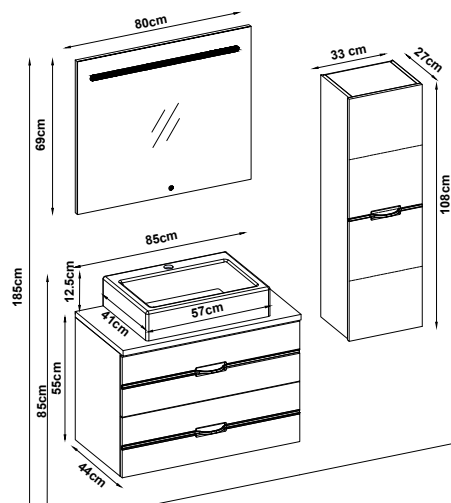

Custom Design

<u>Product</u>	<u>Code</u>	<u>Page</u>
Lower Shelf		
Side Cabinet		
Counter		
Washbasin		
Mirror		
Upper Shelf		
Metal Legs