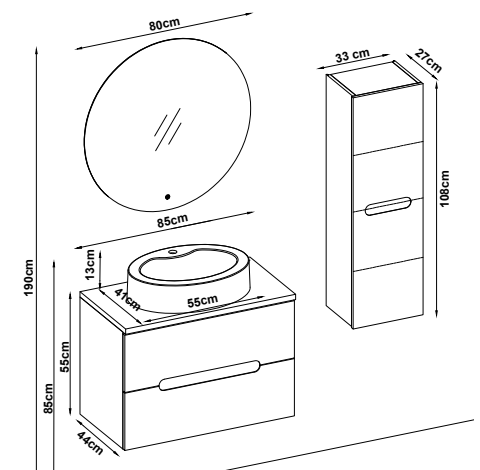

Custom Design

Product	Code	Page
Lower Shelf		
Side Cabinet		
Counter		
Washbasin		
Mirror		
Upper Shelf		
Metal Legs		

Doors : M. White Lacquer

Sides : UD Melaminated MDF

Washbasin : HG. White Acrimer

Soft close and invisible drawer slides.

LED lighting.