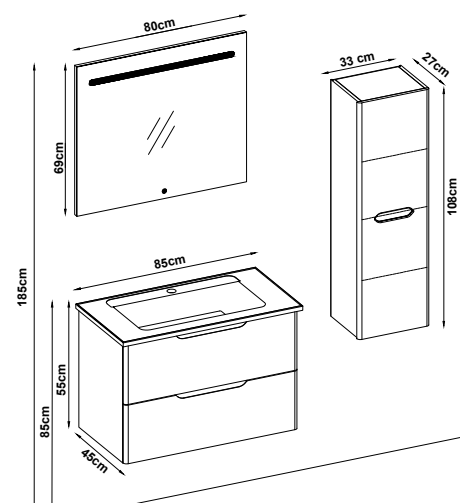

BELEN 5585 V32

Doors : M. N. Ant. Lacquer

Sides : UD Melaminated MDF

Washbasin : HG. White Orion Acrimer

Soft close and invisible drawer slides.

LED lighting.

Custom Design

<u>Product</u>	<u>Code</u>	<u>Page</u>
Lower Shelf		
Side Cabinet		
Counter		
Washbasin		
Mirror		
Upper Shelf		
Metal Legs		