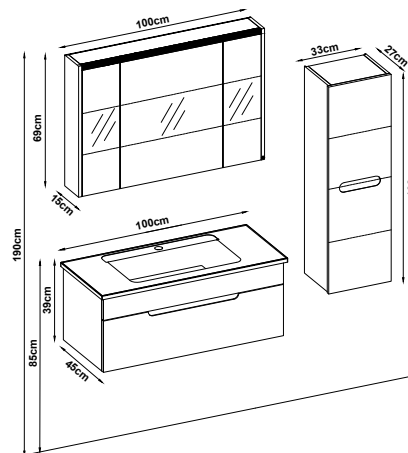

Soft close and invisible drawer slides.

LED lighting.

Custom Design

<u>Product</u>	<u>Code</u>	<u>Page</u>
Lower Shelf		
Side Cabinet		
Counter		
Washbasin		
Mirror		
Upper Shelf		
Metal Legs		

TOLEDO 3985 V32