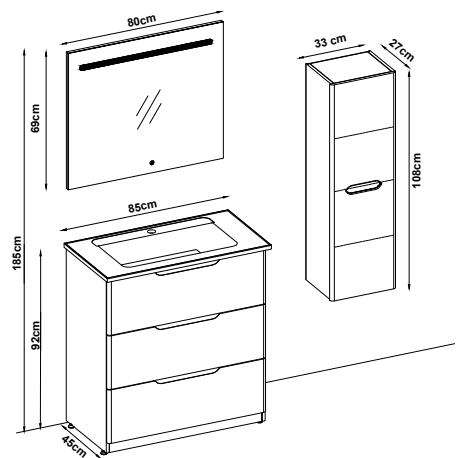

Custom Design

Product	Code	Page
Lower Shelf		
Side Cabinet		
Counter		
Washbasin		
Mirror		
Upper Shelf		
Metal Legs