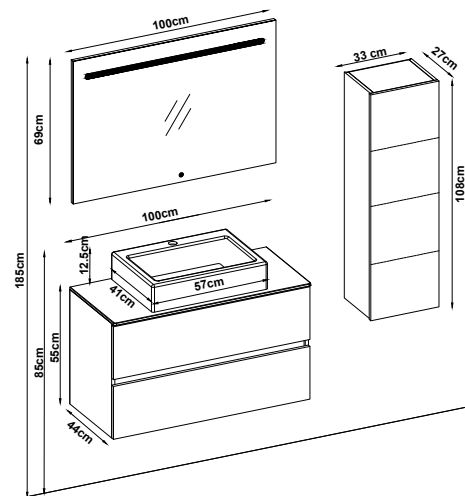

Custom Design

Product	Code	Page
Lower Shelf		
Side Cabinet		
Counter		
Washbasin		
Mirror		
Upper Shelf		
Metal Legs