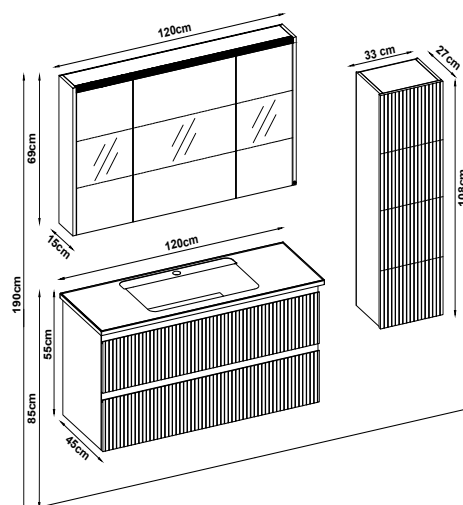

ROYAL 55120 V31

Doors : M. Sand Lacquer

Sides : M. Sand Melamined MDF

Washbasin : M. Sand Acrimer

Soft close metal alpha box.

LED lighting.

Custom Design

<u>Product</u>	<u>Code</u>	<u>Page</u>
Lower Shelf		
Side Cabinet		
Counter		
Washbasin		
Mirror		
Upper Shelf		
Metal Legs		