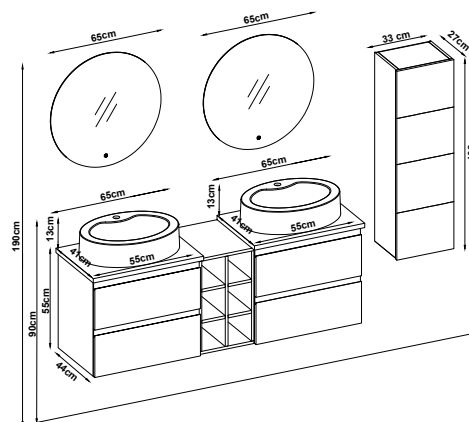

MAYA SERIES

MAYA 55160 V31

Doors : HG. White Lacquer

Sides : HG. White Melaminated MDF

Counter Top : UD Flat + HG. White Acrimer Elipso Washbasin

Soft close and invisible drawer slides.

LED lighting.

Custom Design