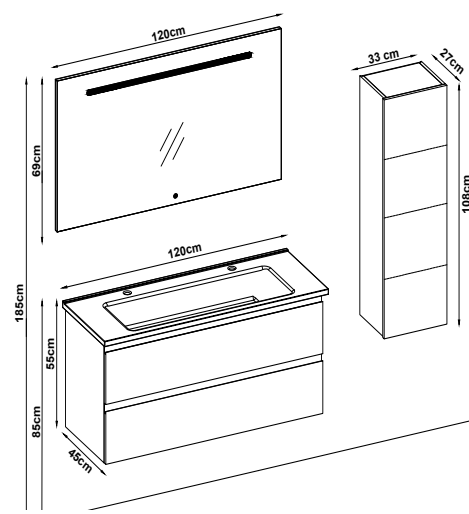

Custom Design

Product	Code	Page
Lower Shelf		
Side Cabinet		
Counter		
Washbasin		
Mirror		
Upper Shelf		
Metal Legs