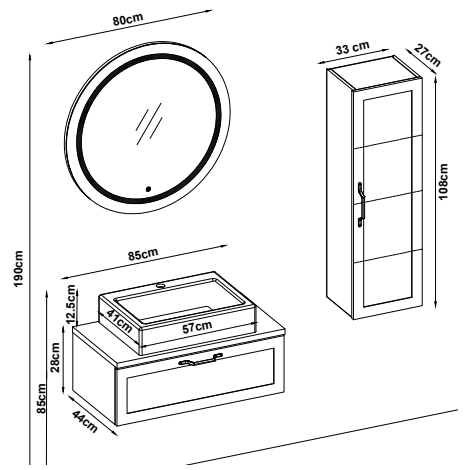

Custom Design

<u>Product</u>	<u>Code</u>	<u>Page</u>
Lower Shelf		
Side Cabinet		
Counter		
Washbasin		
Mirror		
Upper Shelf		
Metal Legs