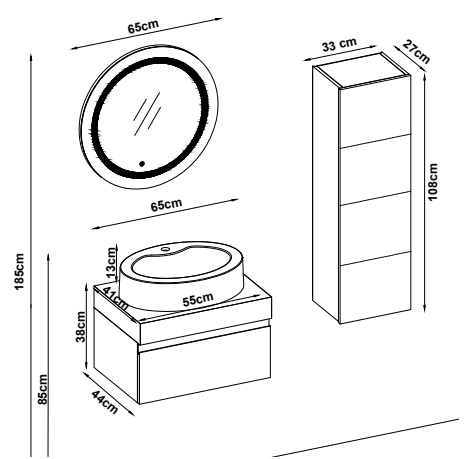

Custom Design

<u>Product</u>	<u>Code</u>	<u>Page</u>
Lower Shelf		
Side Cabinet		
Counter		
Washbasin		
Mirror		
Upper Shelf		
Metal Legs