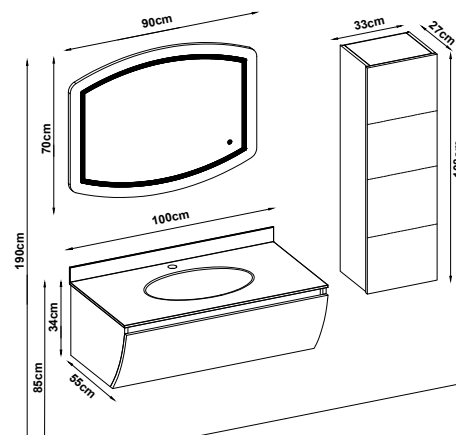

Sides : HG. Cool Grey Lacquer

Washbasin : Metalic Smokey Glass

Soft close metal alpha box.

LED lighting.

Custom Design

<u>Product</u>	<u>Code</u>	<u>Page</u>
Lower Shelf		
Side Cabinet		
Counter		
Washbasin		
Mirror		
Upper Shelf		
Metal Legs		