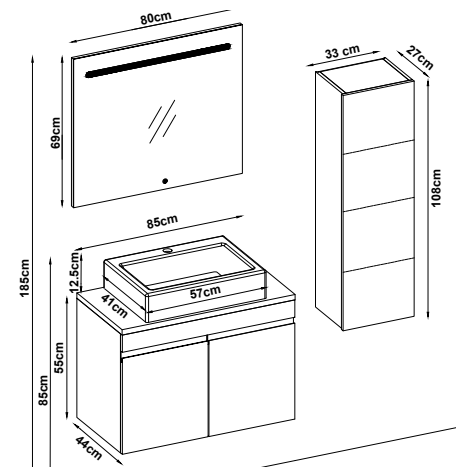

Custom Design

Product	Code	Page
Lower Shelf		
Side Cabinet		
Counter		
Washbasin		
Mirror		
Upper Shelf		
Metal Legs