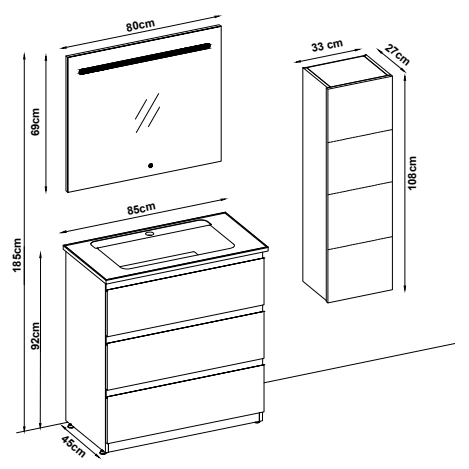

Custom Design

Product	Code	Page
Lower Shelf		
Side Cabinet		
Counter		
Washbasin		
Mirror		
Upper Shelf		
Metal Legs		

Doors : HG. White Lacquer

Sides : HG. White Melaminated MDF

Washbasin : Ceramic

Soft close and invisible drawer slides.

LED lighting.