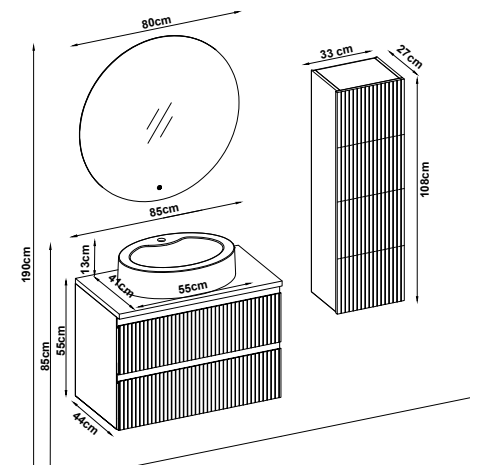

LED lighting.

ROYAL 5585 V31

Doors : M. Sand Lacquer

Sides : M. Sand Melaminated MDF

Counter Top : Masif Flat + M. Sand Acrimer
Elipso Washbasin

Custom Design

Product Code Page

- Lower Shelf
- Side Cabinet
- Counter
- Washbasin
- Mirror
- Upper Shelf
- Metal Legs