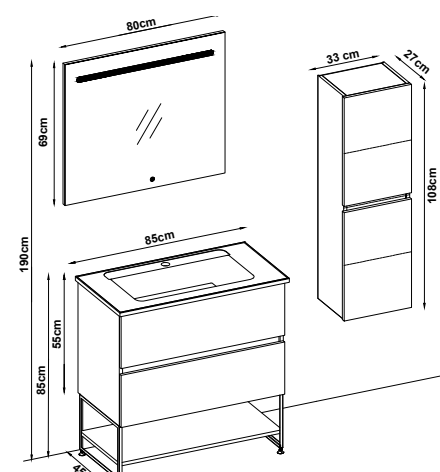

Custom Design

<u>Product</u>	<u>Code</u>	<u>Page</u>
Lower Shelf		
Side Cabinet		
Counter		
Washbasin		
Mirror		
Upper Shelf		
Metal Legs