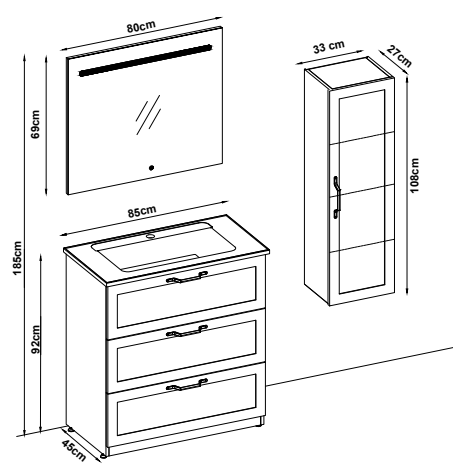

Custom Design

Product	Code	Page
Lower Shelf		
Side Cabinet		
Counter		
Washbasin		
Mirror		
Upper Shelf		
Metal Legs		

Doors : M. White Lacquer

Sides : M. White Melamined MDF

Washbasin : M. White Acrimer

Soft close and invisible drawer slides. LED lighting.