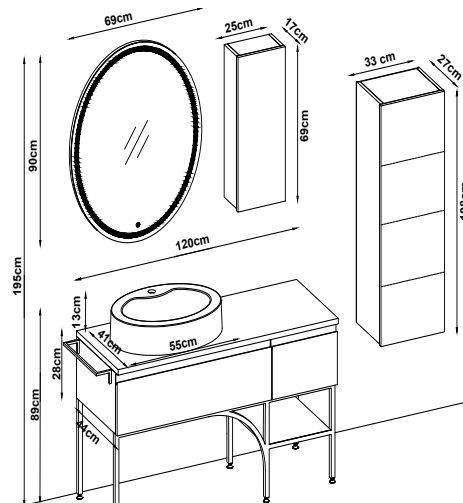

ZENON 28120 V31

Doors : M. N. Ant. Lacquer

Sides : UD Melaminated MDF

Counter Top : UD Flat + M. Ant. Acrimer Elipso Washbasin

Soft close and invisible drawer slides.

LED lighting.

Custom Design

Product	Code	Page
Lower Shelf		
Side Cabinet		
Counter		
Washbasin		
Mirror		
Upper Shelf		
Metal Legs		