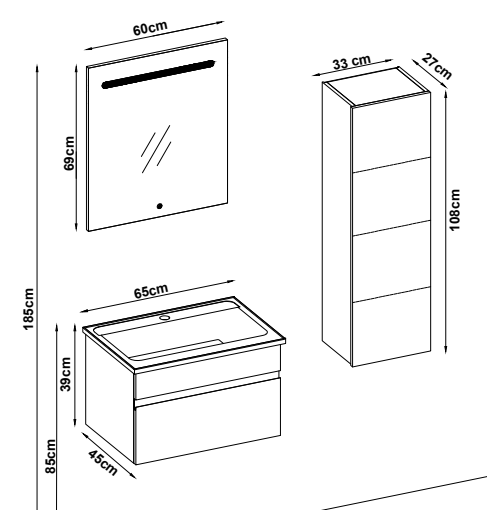

Soft close and invisible drawer slides.

LED lighting.

Custom Design

<u>Product</u>	<u>Code</u>	<u>Page</u>
Lower Shelf		
Side Cabinet		
Counter		
Washbasin		
Mirror		
Upper Shelf		
Metal Legs		

MAYA 3965 V31