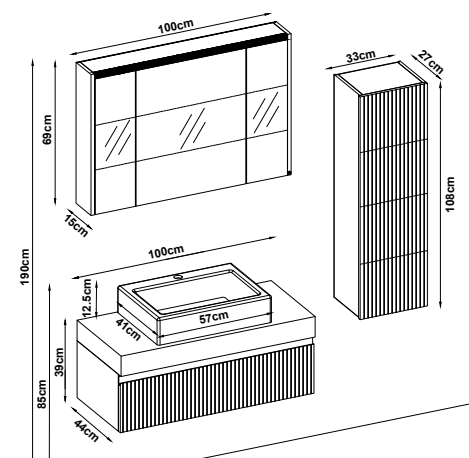

Custom Design

<u>Product</u>	<u>Code</u>	<u>Page</u>
Lower Shelf		
Side Cabinet		
Counter		
Washbasin		
Mirror		
Upper Shelf		
Metal Legs