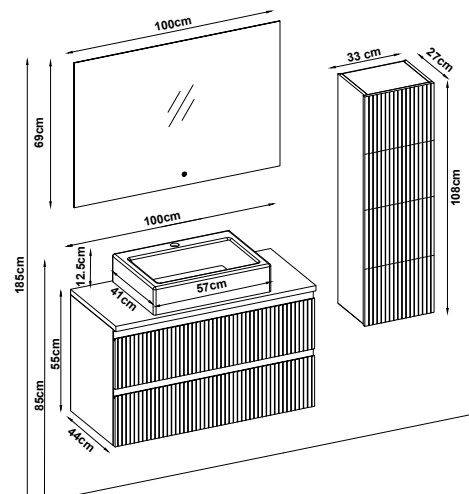

Sides : M. Sand Melaminated MDF

Washbasin : M. White Acrimer

Custom Design

Product Code Page

- Lower Shelf
- Side Cabinet
- Counter
- Washbasin
- Mirror
- Upper Shelf
- Metal Legs

Custom Design

Product Code Page