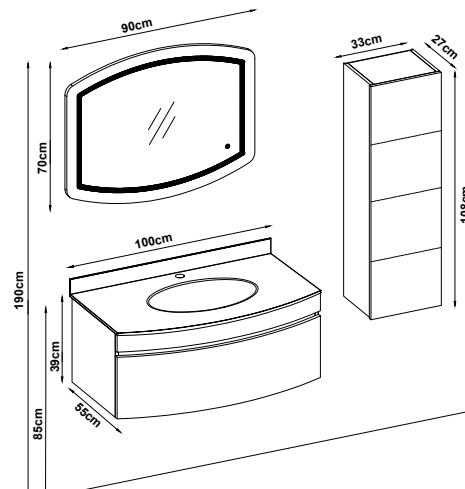

ROSALINE 39100 V31

Doors : M. Light Black Lacquer

Sides : M. Light Black Lacquer

Washbasin : Metallic Smokey Glass

Soft close metal alpha box.

LED lighting.

Custom Design

<u>Product</u>	<u>Code</u>	<u>Page</u>
Lower Shelf		
Side Cabinet		
Counter		
Washbasin		
Mirror		
Upper Shelf		
Metal Legs		