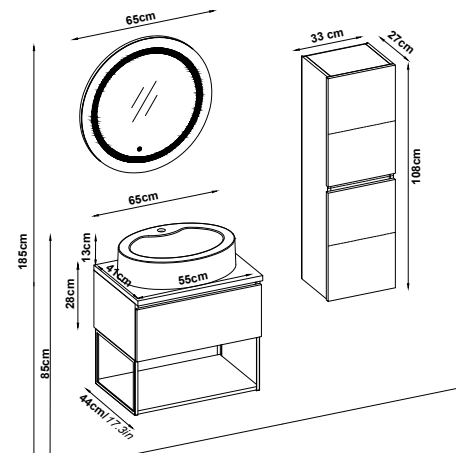

LINES 2885 V31

LINES 2865 V31

Doors : UD Melaminated MDF

Sides : UD Melaminated MDF

Counter Top : UD Flat + HG. White Acrimer
Elipso Washbasin

Custom Design

Product	Code	Page
Lower Shelf		
Side Cabinet		
Counter		
Washbasin		
Mirror		
Upper Shelf		
Metal Legs		