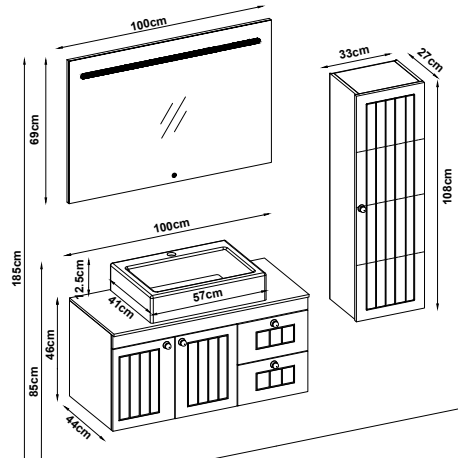

Custom Design

Product	Code	Page
Lower Shelf		
Side Cabinet		
Counter		
Washbasin		
Mirror		
Upper Shelf		
Metal Legs		

Doors : M. White Lacquer

Sides : M. White Melamined MDF

Washbasin : Ceramic

Soft close and invisible drawer slides.