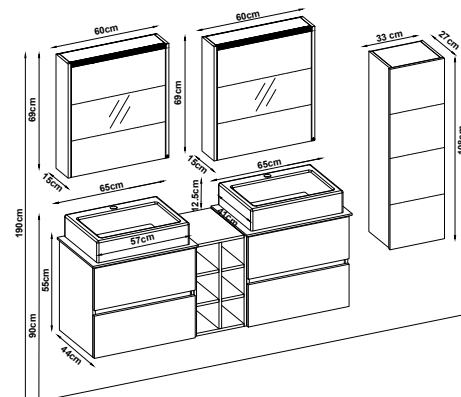

LINES 55160 V31

Doors : Kartal Melamined MDF

Sides : Kartal Melamined MDF

Counter Top : Ant. Level + M. Ant. Acrimer Kera Washbasin

Soft close and invisible drawer slides.

LED lighting.

Custom Design

<u>Product</u>	<u>Code</u>	<u>Page</u>
Lower Shelf		
Side Cabinet		
Counter		
Washbasin		
Mirror		
Upper Shelf		
Metal Legs		