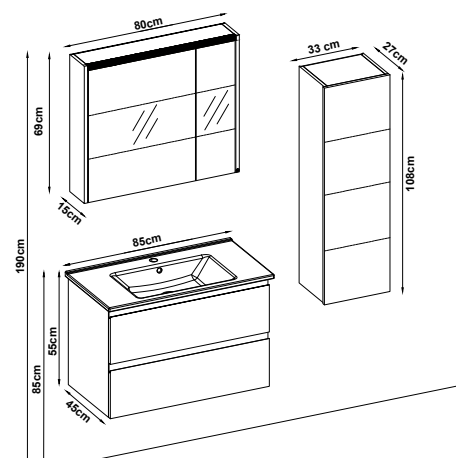

Custom Design

<u>Product</u>	<u>Code</u>	<u>Page</u>
Lower Shelf		
Side Cabinet		
Counter		
Washbasin		
Mirror		
Upper Shelf		
Metal Legs