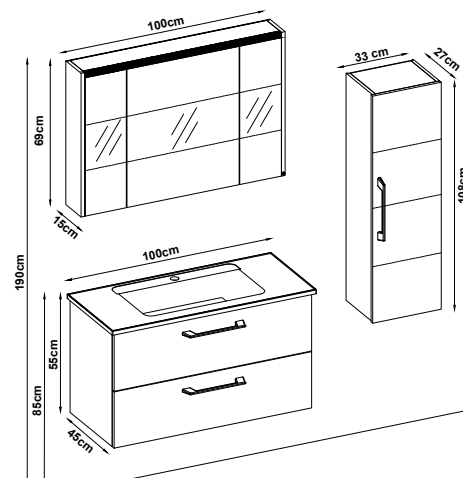

PURE 55100 V31

Doors : M. N. Ant. Lacquer

Sides : M. N. Ant. Melamined MDF

Washbasin : HG. White Acrimer

Soft close and invisible drawer slides.

LED lighting.

Custom Design

Product	Code	Page
Lower Shelf		
Side Cabinet		
Counter		
Washbasin		
Mirror		
Upper Shelf		
Metal Legs		