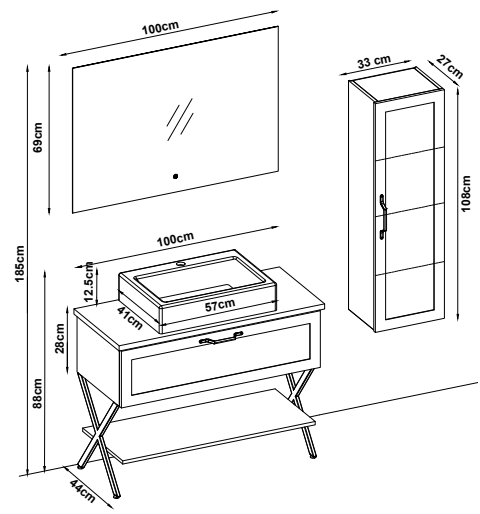

Soft close and invisible drawer slides.   LED lighting.

Custom Design

<u>Product</u>	<u>Code</u>	<u>Page</u>
Lower Shelf		
Side Cabinet		
Counter		
Washbasin		
Mirror		
Upper Shelf		
Metal Legs