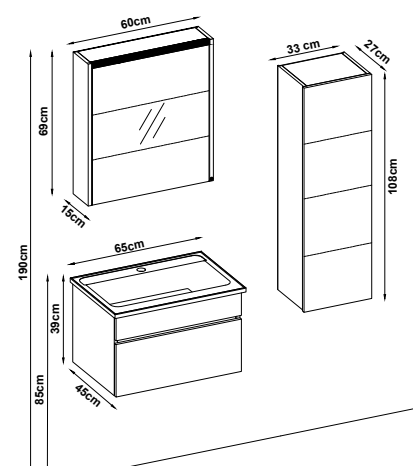

Custom Design

Product	Code	Page
Lower Shelf		
Side Cabinet		
Counter		
Washbasin		
Mirror		
Upper Shelf		
Metal Legs