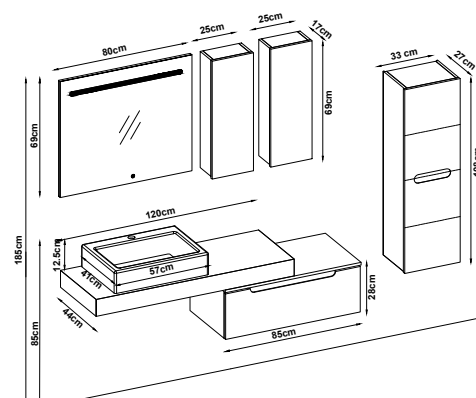

TOLEDO 28160 V31

Doors : M. White Lacquer

Sides : UD Melaminated MDF

Counter Top : UD Box + HG. White Acrimer Kera Washbasin

Soft close and invisible drawer slides.

LED lighting.

Custom Design

<u>Product</u>	<u>Code</u>	<u>Page</u>
Lower Shelf		
Side Cabinet		
Counter		
Washbasin		
Mirror		
Upper Shelf		
Metal Legs		