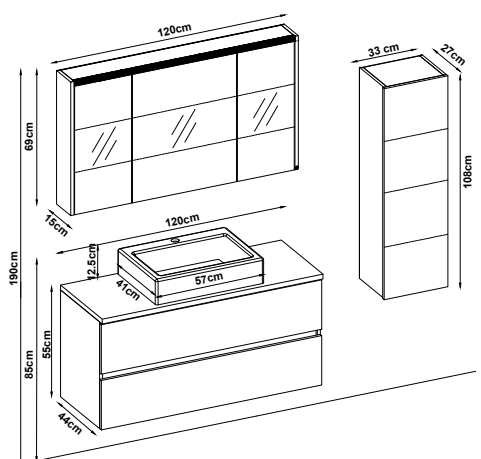

Custom Design

Product	Code	Page
Lower Shelf		
Side Cabinet		
Counter		
Washbasin		
Mirror		
Upper Shelf		
Metal Legs