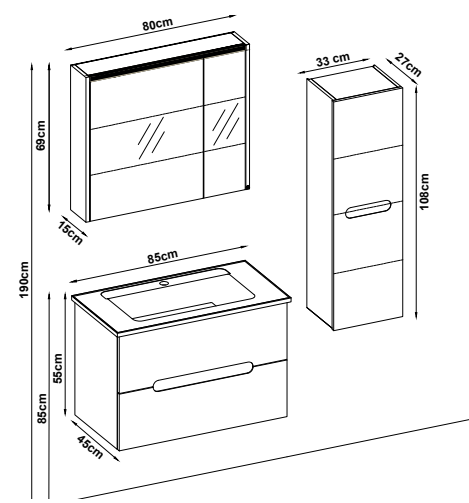

Custom Design

Product	Code	Page
Lower Shelf		
Side Cabinet		
Counter		
Washbasin		
Mirror		
Upper Shelf		
Metal Legs