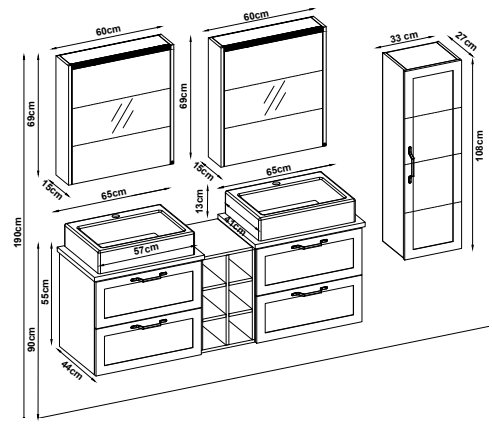

Custom Design

Product	Code	Page
Lower Shelf		
Side Cabinet		
Counter		
Washbasin		
Mirror		
Upper Shelf		
Metal Legs