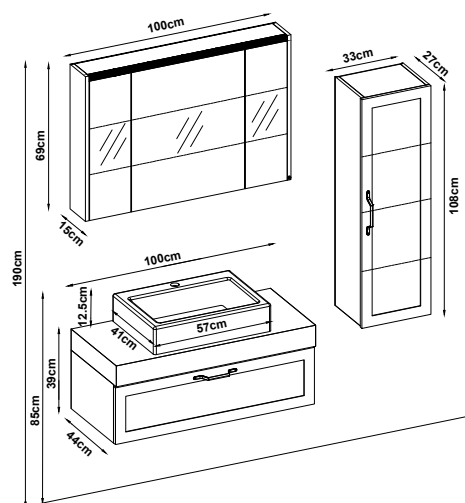

MOBELCO 28100 V31

Doors : M. White Lacquer

Sides : M. White Melamined MDF

Counter Top : Carrara Box + HG. White Acrimer Kera Washbasin

Soft close and invisible drawer slides.

LED lighting.

Custom Design

<u>Product</u>	<u>Code</u>	<u>Page</u>
Lower Shelf		
Side Cabinet		
Counter		
Washbasin		
Mirror		
Upper Shelf		
Metal Legs		