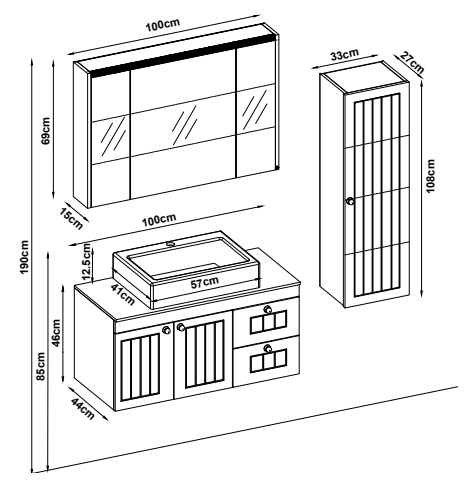

Custom Design

Product	Code	Page
Lower Shelf		
Side Cabinet		
Counter		
Washbasin		
Mirror		
Upper Shelf		
Metal Legs		

Doors : M. N. Ant. Lacquer   Sides : M. N. Ant. Melamined MDF   Washbasin : Ceramic

Soft close and invisible drawer slides.   15 years pale resistance.