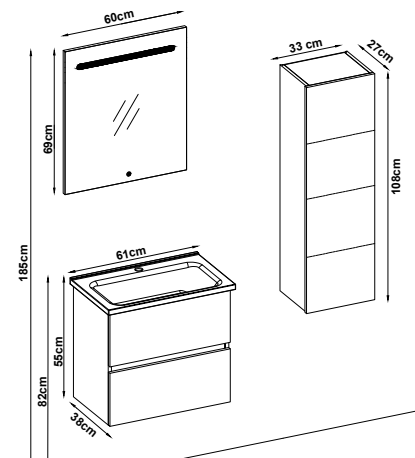

Custom Design

[Product](#)   [Code](#)   [Page](#)

- Lower Shelf
- Side Cabinet
- Counter
- Washbasin
- Mirror
- Upper Shelf
- Metal Legs

Doors : M. N. Ant. Melamined MDF

Sides : M. N. Ant. Melamined MDF

Washbasin : Ceramic

Slimline soft closing drawer slides.

LED lighting.