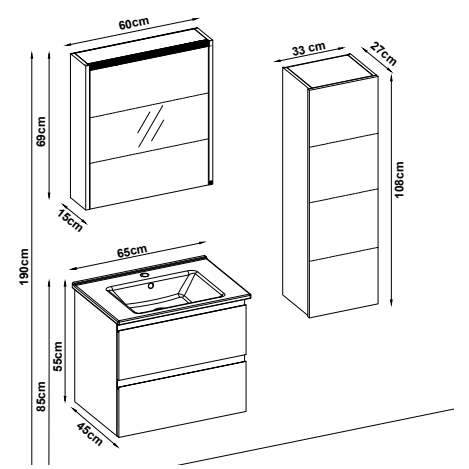

Custom Design

<u>Product</u>	<u>Code</u>	<u>Page</u>
Lower Shelf		
Side Cabinet		
Counter		
Washbasin		
Mirror		
Upper Shelf		
Metal Legs