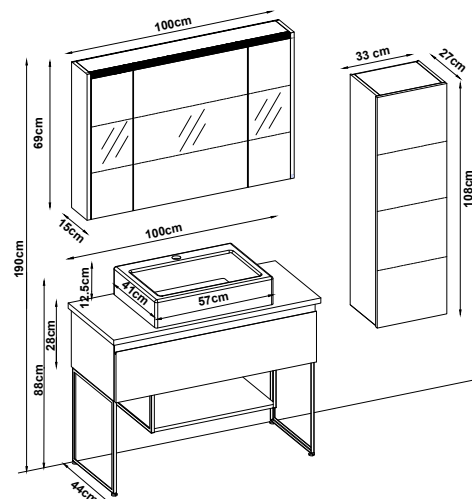

Custom Design

Product	Code	Page
Lower Shelf		
Side Cabinet		
Counter		
Washbasin		
Mirror		
Upper Shelf		
Metal Legs