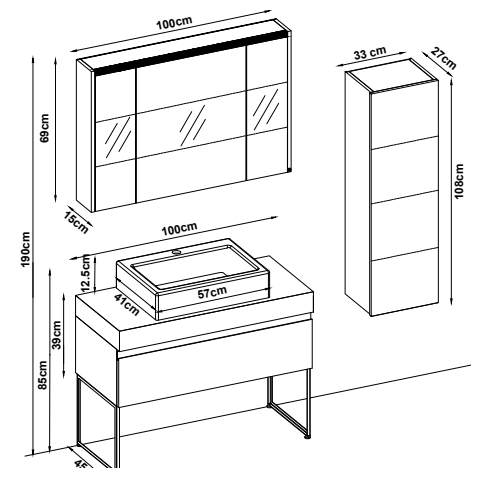

Custom Design

<u>Product</u>	<u>Code</u>	<u>Page</u>
Lower Shelf		
Side Cabinet		
Counter		
Washbasin		
Mirror		
Upper Shelf		
Metal Legs