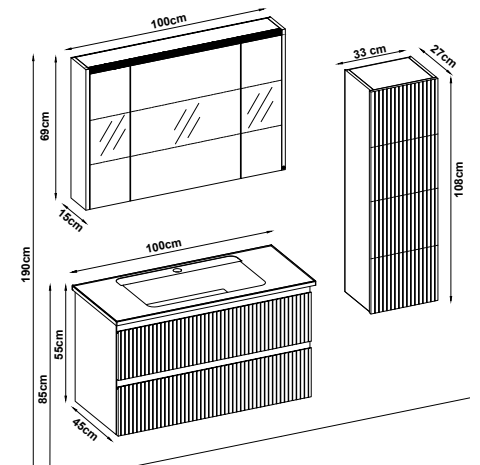

Custom Design

Product   Code   Page

- Lower Shelf
- Side Cabinet
- Counter
- Washbasin
- Mirror
- Upper Shelf
- Metal Legs