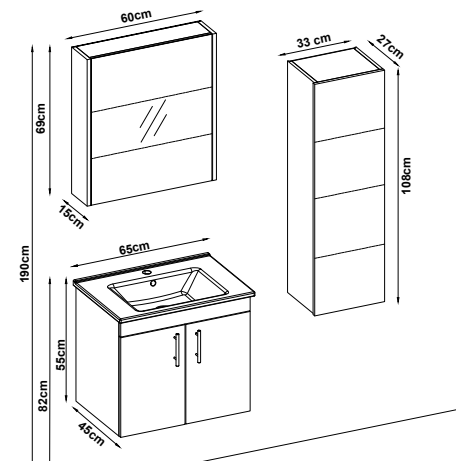

Custom Design

Product   Code   Page

- Lower Shelf
- Side Cabinet
- Counter
- Washbasin
- Mirror
- Upper Shelf
- Metal Legs