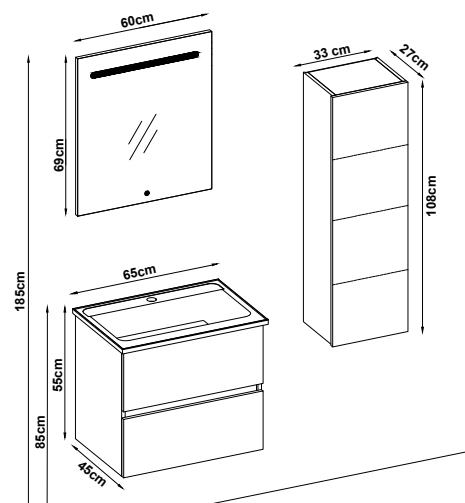

Custom Design

Product Code Page

- Lower Shelf
- Side Cabinet
- Counter
- Washbasin
- Mirror
- Upper Shelf
- Metal Legs