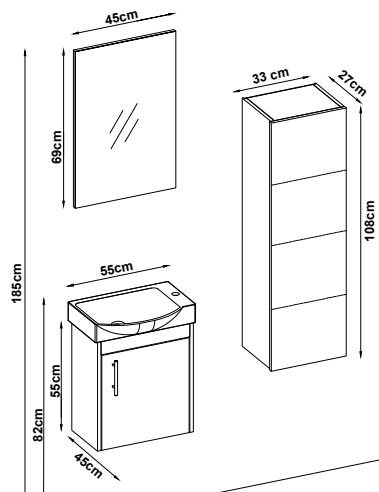

Custom Design

<u>Product</u>	<u>Code</u>	<u>Page</u>
Lower Shelf		
Side Cabinet		
Counter		
Washbasin		
Mirror		
Upper Shelf		
Metal Legs