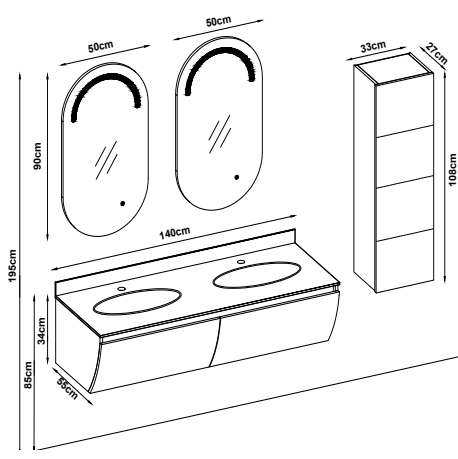

Custom Design

<u>Product</u>	<u>Code</u>	<u>Page</u>
Lower Shelf		
Side Cabinet		
Counter		
Washbasin		
Mirror		
Upper Shelf		
Metal Legs