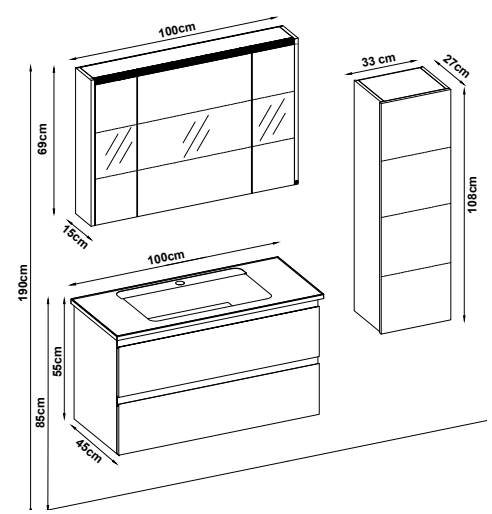

MAYA 55100 V32

Doors : M. N. Ant. Lacquer

Sides : M. N. Ant. Melaminated MDF

Washbasin : HG. White Acrimer

Soft close and invisible drawer slides.

LED lighting.

Custom Design

<u>Product</u>	<u>Code</u>	<u>Page</u>
Lower Shelf		
Side Cabinet		
Counter		
Washbasin		
Mirror		
Upper Shelf		
Metal Legs		