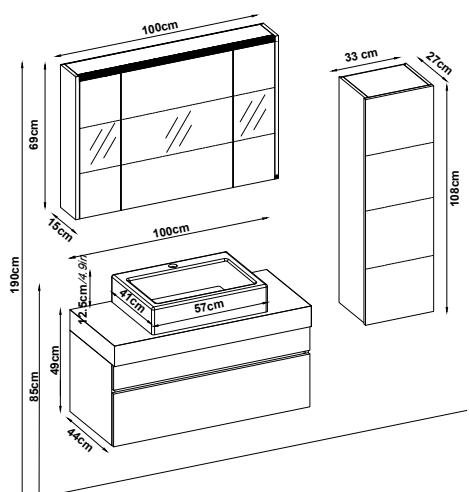

Custom Design

Product	Code	Page
Lower Shelf		
Side Cabinet		
Counter		
Washbasin		
Mirror		
Upper Shelf		
Metal Legs