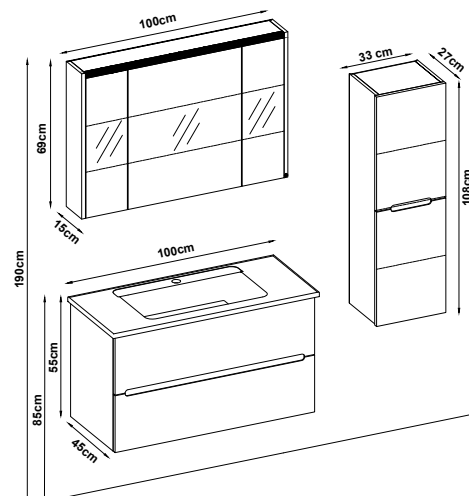

SMART 55100 V31

Doors : M. White Lacquer

Sides : M. White Lacquer

Washbasin : M. White Acrimer

Soft close and invisible drawer slides.

LED lighting.

Custom Design

<u>Product</u>	<u>Code</u>	<u>Page</u>
Lower Shelf		
Side Cabinet		
Counter		
Washbasin		
Mirror		
Upper Shelf		
Metal Legs		