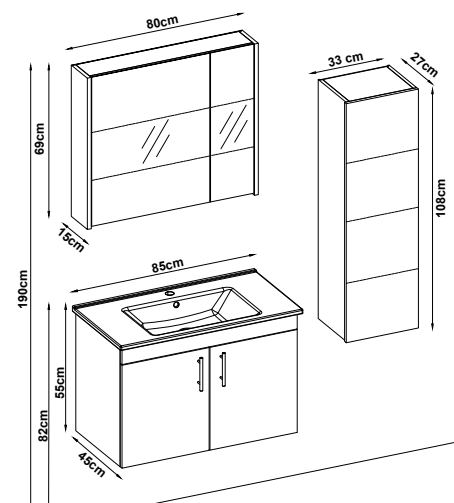

Custom Design

Product   Code   Page

- Lower Shelf
- Side Cabinet
- Counter
- Washbasin
- Mirror
- Upper Shelf
- Metal Legs