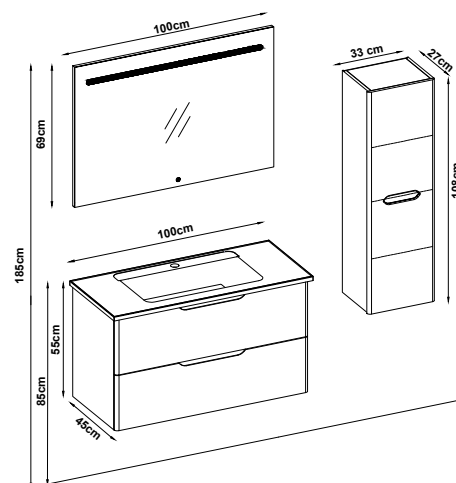

BELEN 55100 V31

Doors : HG. White Lacquer

Sides : HG. White Melamined MDF

Washbasin : HG. White Orion Acrimer

Soft close and invisible drawer slides.

LED lighting.

Custom Design

<u>Product</u>	<u>Code</u>	<u>Page</u>
Lower Shelf		
Side Cabinet		
Counter		
Washbasin		
Mirror		
Upper Shelf		
Metal Legs		