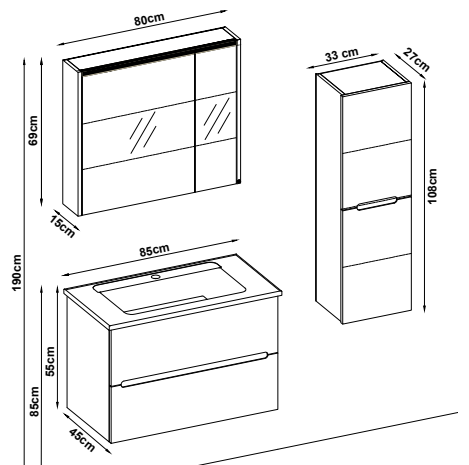

Custom Design

<u>Product</u>	<u>Code</u>	<u>Page</u>
Lower Shelf		
Side Cabinet		
Counter		
Washbasin		
Mirror		
Upper Shelf		
Metal Legs		

Doors : M. White Lacquer

Sides : M. White Lacquer

Washbasin : M. White Acrimer