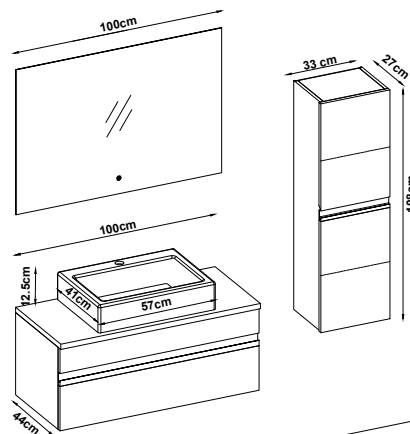

Counter Top : UD Flat + M. Ant. Acrimer Kera Washbasin

Soft close and invisible drawer slides.

LED lighting.

Custom Design

<u>Product</u>	<u>Code</u>	<u>Page</u>
Lower Shelf		
Side Cabinet		
Counter		
Washbasin		
Mirror		
Upper Shelf		
Metal Legs		