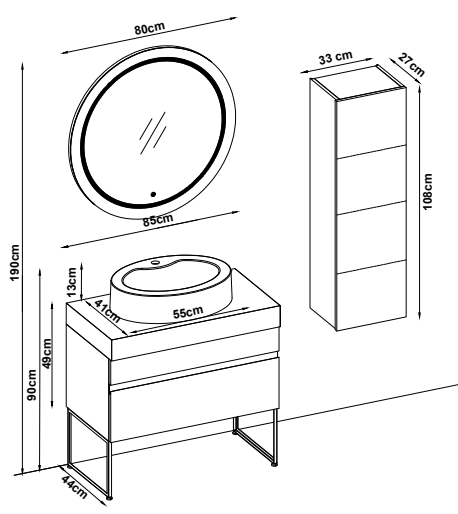

Custom Design

<u>Product</u>	<u>Code</u>	<u>Page</u>
Lower Shelf		
Side Cabinet		
Counter		
Washbasin		
Mirror		
Upper Shelf		
Metal Legs