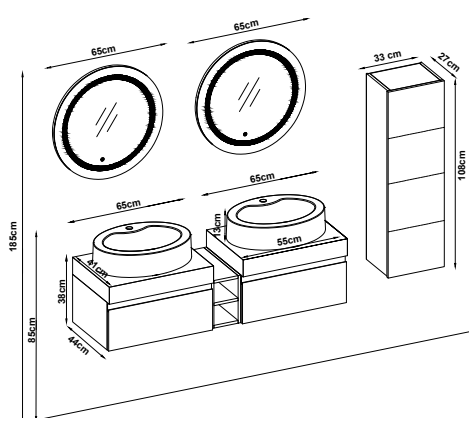

Custom Design

<u>Product</u>	<u>Code</u>	<u>Page</u>
Lower Shelf		
Side Cabinet		
Counter		
Washbasin		
Mirror		
Upper Shelf		
Metal Legs