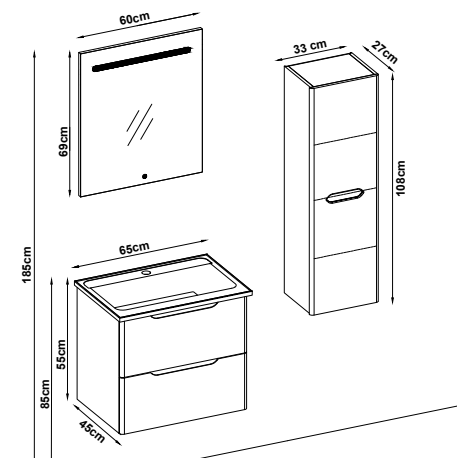

Custom Design

<u>Product</u>	<u>Code</u>	<u>Page</u>
Lower Shelf		
Side Cabinet		
Counter		
Washbasin		
Mirror		
Upper Shelf		
Metal Legs