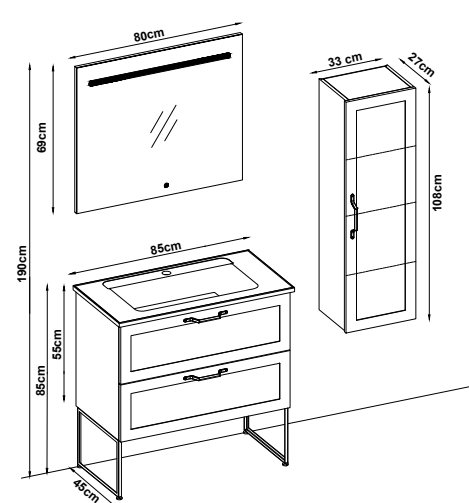

Custom Design

Product	Code	Page
Lower Shelf		
Side Cabinet		
Counter		
Washbasin		
Mirror		
Upper Shelf		
Metal Legs