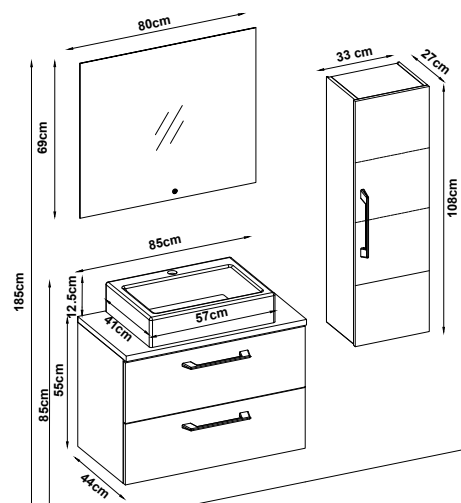

PURE 5585 V31

Doors : HG. White Lacquer

Sides : HG. White Melamined MDF

Counter Top : UD Flat + HG. White Acrimer Kera Washbasin

Soft close and invisible drawer slides.

LED lighting.

Custom Design

<u>Product</u>	<u>Code</u>	<u>Page</u>
Lower Shelf		
Side Cabinet		
Counter		
Washbasin		
Mirror		
Upper Shelf		
Metal Legs		