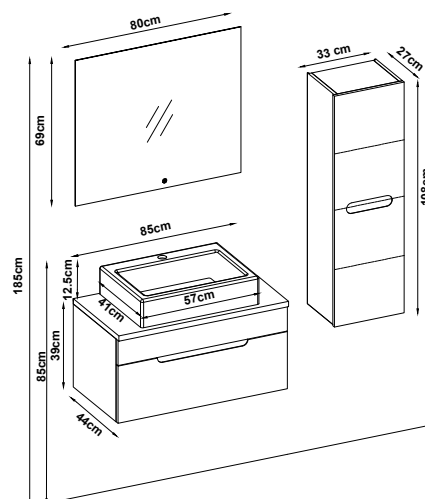

Custom Design

Product	Code	Page
Lower Shelf		
Side Cabinet		
Counter		
Washbasin		
Mirror		
Upper Shelf		
Metal Legs