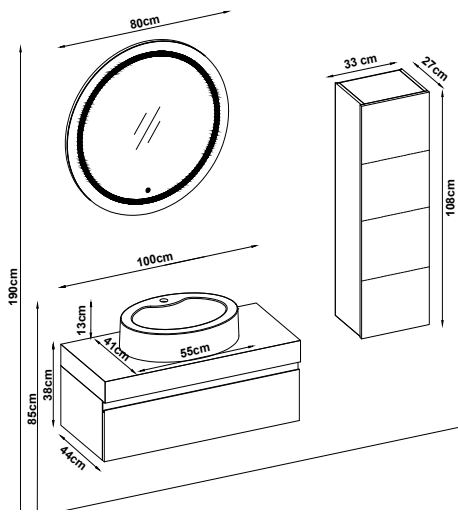

Custom Design

<u>Product</u>	<u>Code</u>	<u>Page</u>
Lower Shelf		
Side Cabinet		
Counter		
Washbasin		
Mirror		
Upper Shelf		
Metal Legs