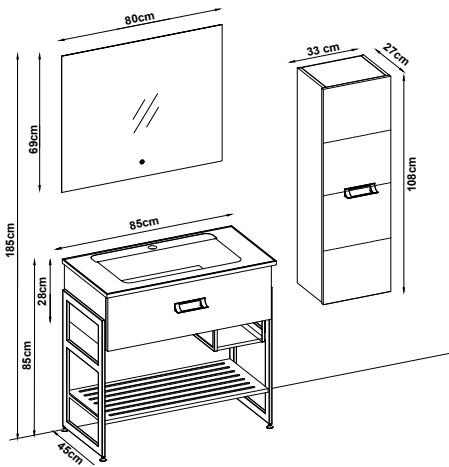

Custom Design

<u>Product</u>	<u>Code</u>	<u>Page</u>
Lower Shelf		
Side Cabinet		
Counter		
Washbasin		
Mirror		
Upper Shelf		
Metal Legs