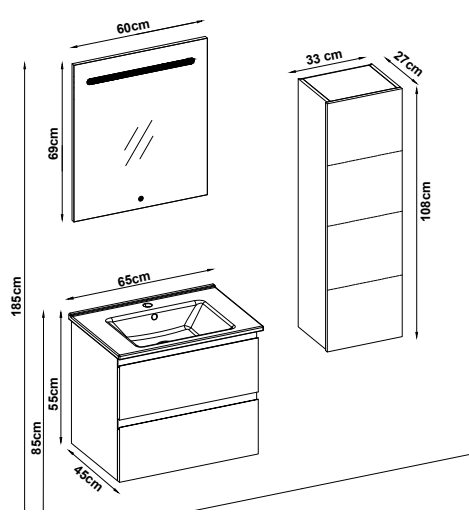

MAYA 5565 V31

Doors : HG. White Lacquer

Sides : HG. White Melamined MDF

Washbasin : Ceramic

Soft close and invisible drawer slides.

LED lighting.

Custom Design

<u>Product</u>	<u>Code</u>	<u>Page</u>
Lower Shelf		
Side Cabinet		
Counter		
Washbasin		
Mirror		
Upper Shelf		
Metal Legs		