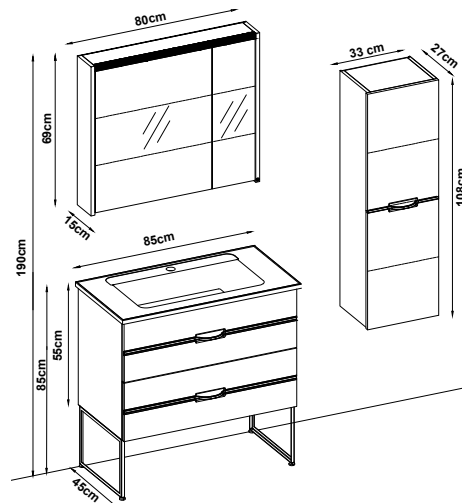

Custom Design

<u>Product</u>	<u>Code</u>	<u>Page</u>
Lower Shelf		
Side Cabinet		
Counter		
Washbasin		
Mirror		
Upper Shelf		
Metal Legs