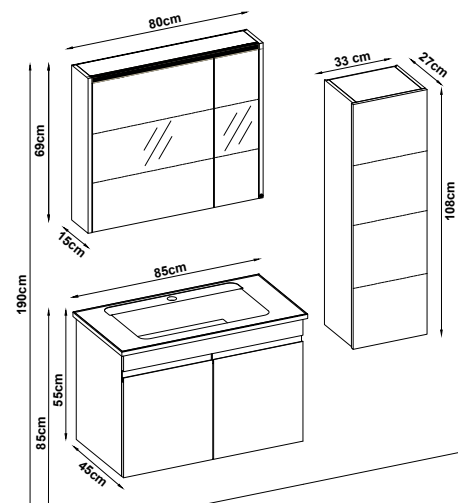

Soft close Doors.

LED lighting.

Custom Design

Product	Code	Page
Lower Shelf		
Side Cabinet		
Counter		
Washbasin		
Mirror		
Upper Shelf		
Metal Legs