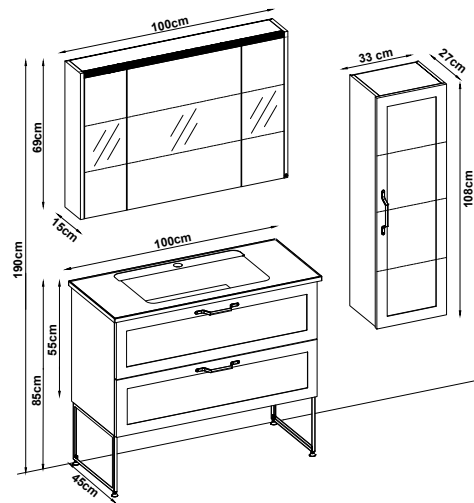

MOBELCO 55100 V33

Doors : M. N. Ant. Lacquer

Sides : M. N. Ant. Melamined MDF

Washbasin : HG. White Acrimer

Soft close and invisible drawer slides.

LED lighting.

Custom Design

<u>Product</u>	<u>Code</u>	<u>Page</u>
Lower Shelf		
Side Cabinet		
Counter		
Washbasin		
Mirror		
Upper Shelf		
Metal Legs		