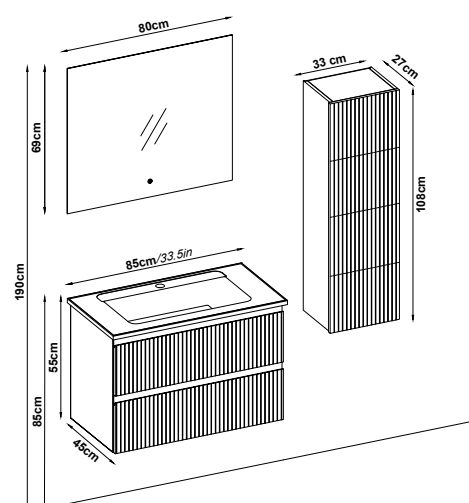

LED lighting.

ROYAL 5585 V31

Doors : M. Sand Lacquer

Sides : M. Sand Melaminated MDF

Counter Top : Masif Flat + M. Sand Acrimer
Elipso Washbasin

Custom Design

Product Code Page

- Lower Shelf
- Side Cabinet
- Counter
- Washbasin
- Mirror
- Upper Shelf
- Metal Legs