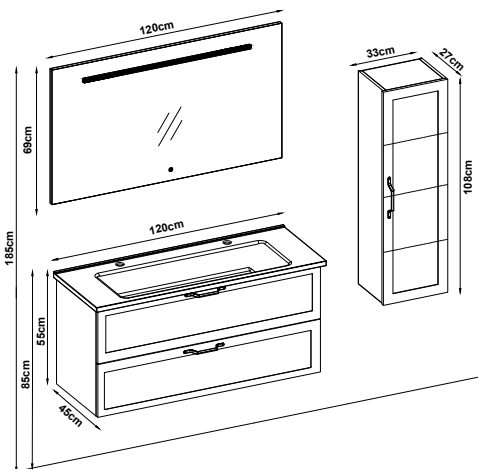

Custom Design

Product	Code	Page
Lower Shelf		
Side Cabinet		
Counter		
Washbasin		
Mirror		
Upper Shelf		
Metal Legs