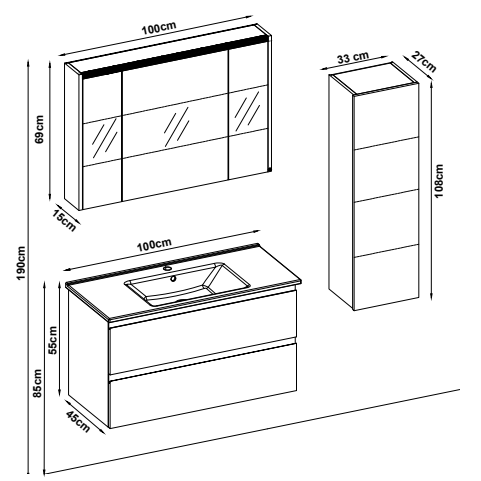

Custom Design

<u>Product</u>	<u>Code</u>	<u>Page</u>
Lower Shelf		
Side Cabinet		
Counter		
Washbasin		
Mirror		
Upper Shelf		
Metal Legs