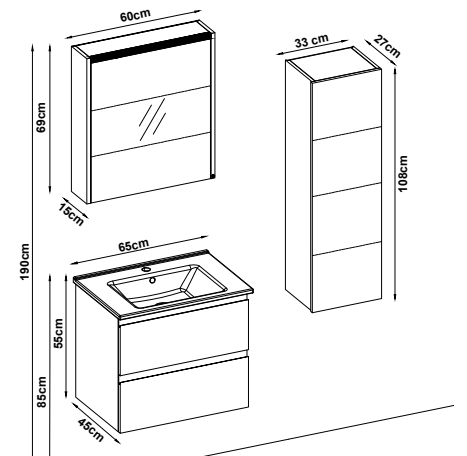

Custom Design

Product Code Page

- Lower Shelf
- Side Cabinet
- Counter
- Washbasin
- Mirror
- Upper Shelf
- Metal Legs

Doors : M. White Melamined MDF

Sides : M. White Melamined MDF

Washbasin : Ceramic

Soft close and invisible drawer slides.

LED lighting.