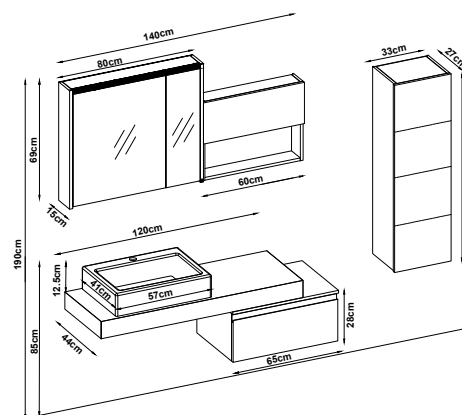

PIEDRA 28140 V32

Doors : M. Sand Lacquer

Sides : M. Sand Melaminated MDF

Counter Top : Sini Box + M. Sand Acrimer Kera Washbasin

Soft close and invisible drawer slides.

LED lighting.

Custom Design

<u>Product</u>	<u>Code</u>	<u>Page</u>
Lower Shelf		
Side Cabinet		
Counter		
Washbasin		
Mirror		
Upper Shelf		
Metal Legs		