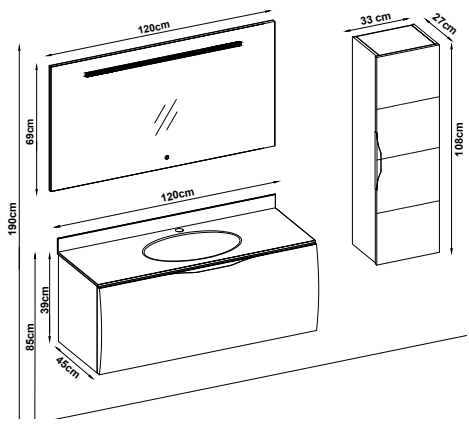

Custom Design

<u>Product</u>	<u>Code</u>	<u>Page</u>
Lower Shelf		
Side Cabinet		
Counter		
Washbasin		
Mirror		
Upper Shelf		
Metal Legs