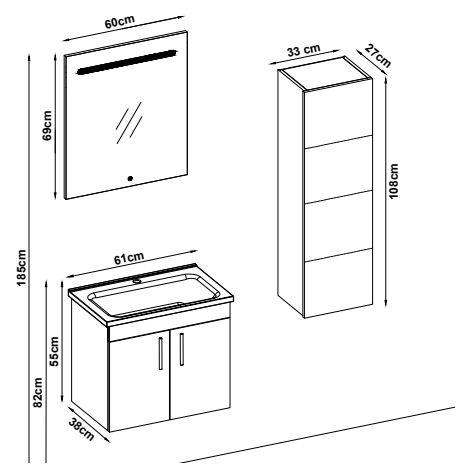

Custom Design

Product	Code	Page
Lower Shelf		
Side Cabinet		
Counter		
Washbasin		
Mirror		
Upper Shelf		
Metal Legs		

Doors : M. White Melamined MDF

Sides : M. White Melamined MDF

Washbasin : Ceramic

Soft close Doors. LED lighting.