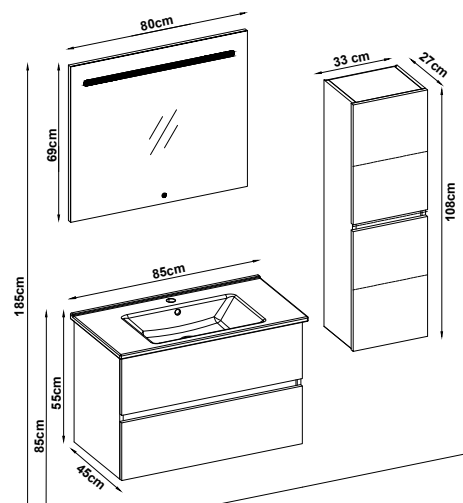

LINES 5585 V34

Doors : UD Melaminated MDF

Sides : UD Melaminated MDF

Washbasin : Ceramic

Soft close and invisible drawer slides.

LED lighting.

Custom Design

Product	Code	Page
Lower Shelf		
Side Cabinet		
Counter		
Washbasin		
Mirror		
Upper Shelf		
Metal Legs		