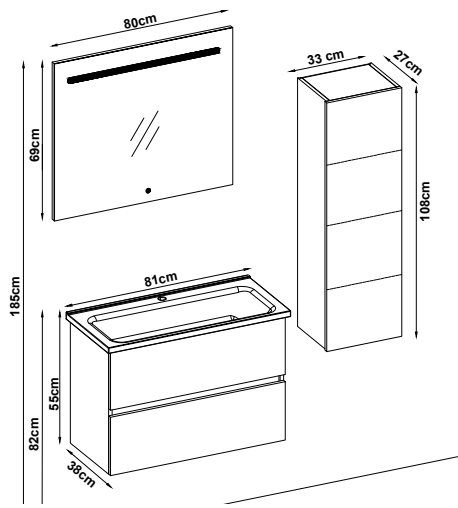

Custom Design

Product	Code	Page
Lower Shelf		
Side Cabinet		
Counter		
Washbasin		
Mirror		
Upper Shelf		
Metal Legs