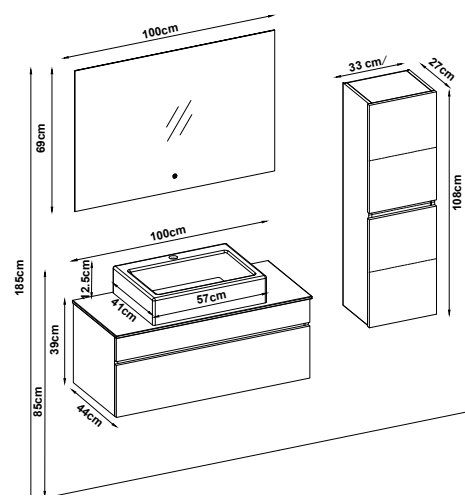

Custom Design

<u>Product</u>	<u>Code</u>	<u>Page</u>
Lower Shelf		
Side Cabinet		
Counter		
Washbasin		
Mirror		
Upper Shelf		
Metal Legs