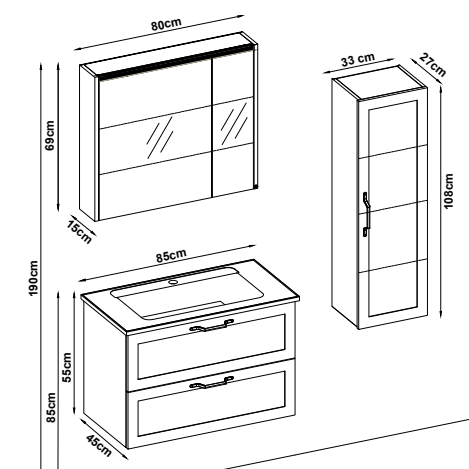

MOBELCO 5585 V31

MOBELCO 5585 V32

Doors : M. White Lacquer

Sides : UD Melamined MDF

Washbasin : HG. White Acrimer

Custom Design

Product	Code	Page
Lower Shelf		
Side Cabinet		
Counter		
Washbasin		
Mirror		
Upper Shelf		
Metal Legs		