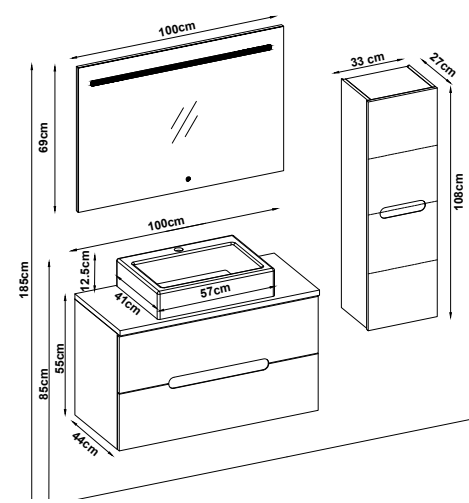

Custom Design

Product	Code	Page
Lower Shelf		
Side Cabinet		
Counter		
Washbasin		
Mirror		
Upper Shelf		
Metal Legs