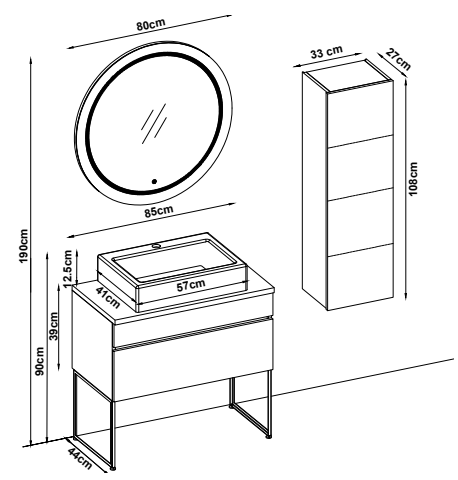

Custom Design

Product	Code	Page
Lower Shelf		
Side Cabinet		
Counter		
Washbasin		
Mirror		
Upper Shelf		
Metal Legs