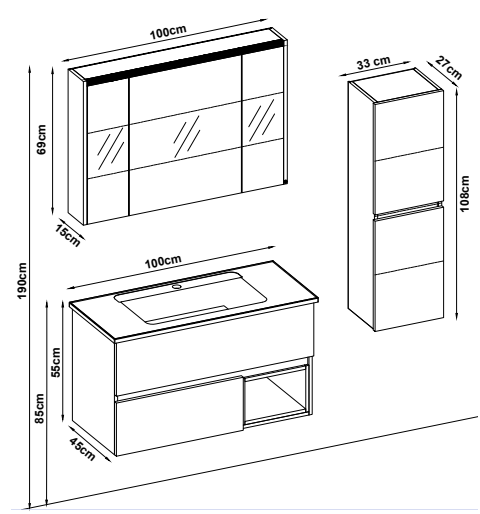

Custom Design

<u>Product</u>	<u>Code</u>	<u>Page</u>
Lower Shelf		
Side Cabinet		
Counter		
Washbasin		
Mirror		
Upper Shelf		
Metal Legs