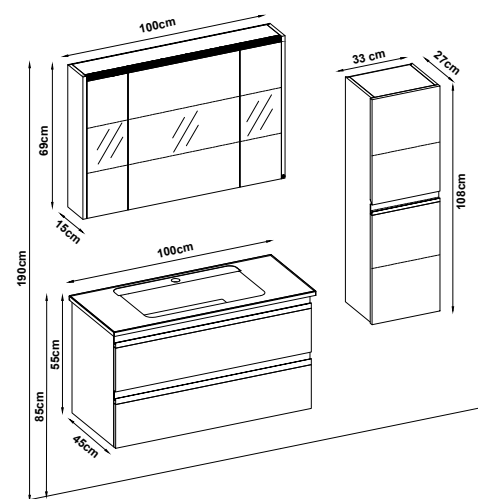

WOODLINE 55100 V31

Doors : M. White Lacquer

Sides : M. White Melaminated MDF

Washbasin : HG. White Acrimer

Soft close and invisible drawer slides.

LED lighting.

Custom Design

<u>Product</u>	<u>Code</u>	<u>Page</u>
Lower Shelf		
Side Cabinet		
Counter		
Washbasin		
Mirror		
Upper Shelf		
Metal Legs		