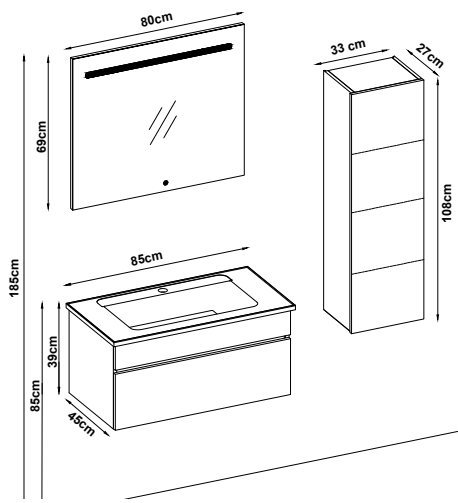

Custom Design

Product	Code	Page
Lower Shelf		
Side Cabinet		
Counter		
Washbasin		
Mirror		
Upper Shelf		
Metal Legs