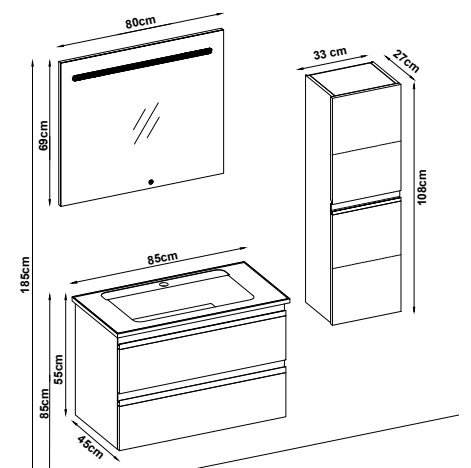

Custom Design

<u>Product</u>	<u>Code</u>	<u>Page</u>
Lower Shelf		
Side Cabinet		
Counter		
Washbasin		
Mirror		
Upper Shelf		
Metal Legs