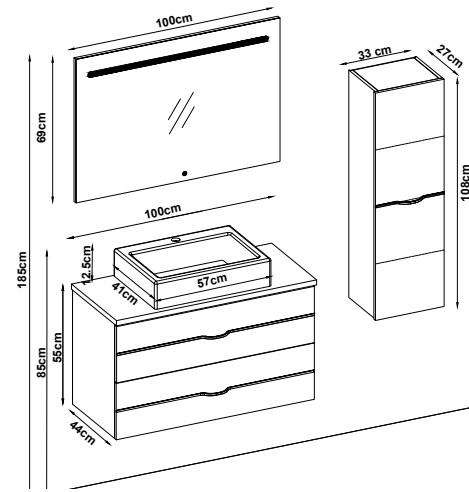

BATHLINE 55100 V32

Doors : UD Melaminated MDF

Sides : UD Melaminated MDF

Counter Top : Lotus Flat + M. Ant. Acrimer Kera Washbasin

Soft close and invisible drawer slides.

LED lighting.

Custom Design

<u>Product</u>	<u>Code</u>	<u>Page</u>
Lower Shelf		
Side Cabinet		
Counter		
Washbasin		
Mirror		
Upper Shelf		
Metal Legs		