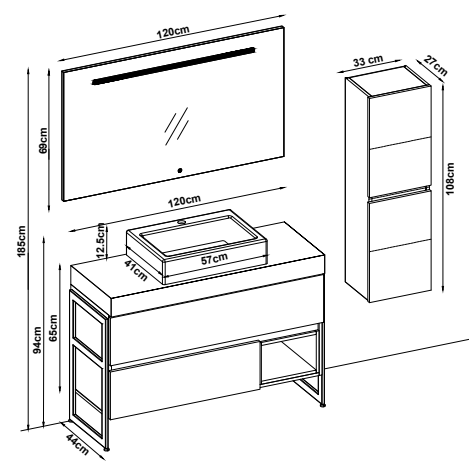

Custom Design

Product	Code	Page
Lower Shelf		
Side Cabinet		
Counter		
Washbasin		
Mirror		
Upper Shelf		
Metal Legs		

Soft close metal alpha box.   LED lighting.