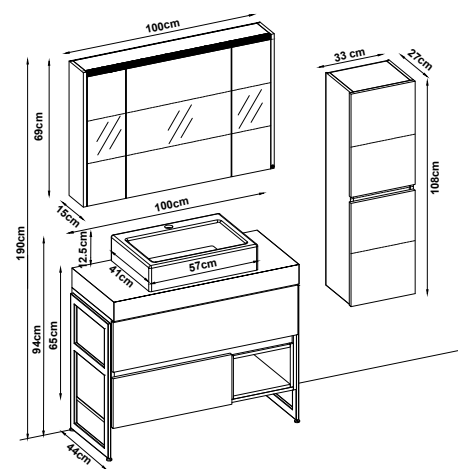

Custom Design

Product   Code   Page

- Lower Shelf
- Side Cabinet
- Counter
- Washbasin
- Mirror
- Upper Shelf
- Metal Legs