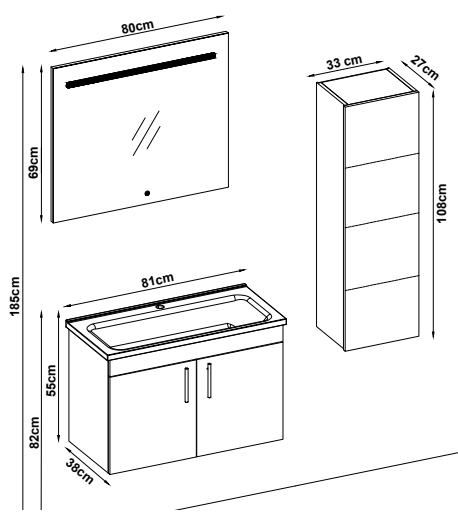

Custom Design

Product	Code	Page
Lower Shelf		
Side Cabinet		
Counter		
Washbasin		
Mirror		
Upper Shelf		
Metal Legs