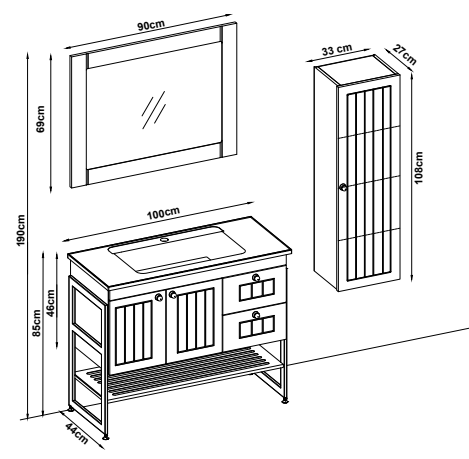

Custom Design

Product	Code	Page
Lower Shelf		
Side Cabinet		
Counter		
Washbasin		
Mirror		
Upper Shelf		
Metal Legs