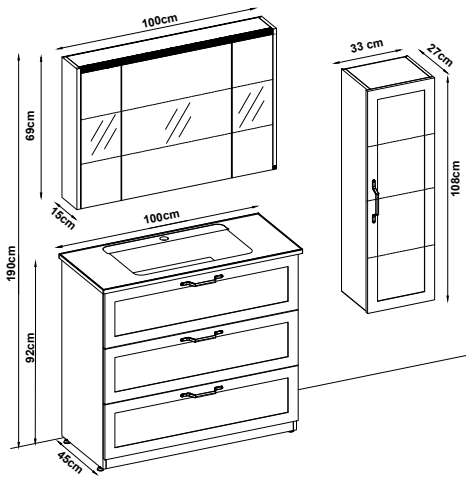

Custom Design

Product	Code	Page
Lower Shelf		
Side Cabinet		
Counter		
Washbasin		
Mirror		
Upper Shelf		
Metal Legs