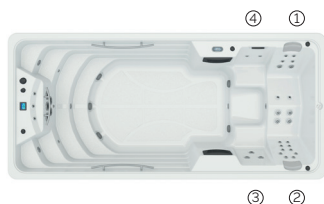

Amazon

Non-stop swimming, endless relaxation.

SWIMSPA

TECHNICAL SPECIFICATIONS

CODE 64414
4 positions
2 loungers
2 seats
Measures: 500 × 230 × 138 cm
Water capacity (l): 8.500 liters
Weight: Empty 1177 kg / Full 9.677 kg
2 colors
4 massages

FEATURES	
Total massage points	28
Massage Jets	27
Air Nozzles	Not available
Waterfall	1
Water fountains	3
Counter-current jets maximum flow rate	120 m³/h
Headrests	2
Touch Panel	Principal + Aux
Ultraviolet Treatment UV	Standard
Metal structure	Standard
ABS base	Not available
Cover	Standard
EcoSpa	Optional
Blue Connect Plus	Optional
Rowing Kit	Not available

FINISHES	
Colour Sense	5 LED + illuminated accessories
Pure Line Lighting	Not available
Surround Bluetooth Audio	Optional
Jets / Stainless Steel Nozzles	Standard
Stainless steel handrail	3 (inside)
Wifi Spa Control	Optional
Without cabinet	Optional

MESSAGE PUMPS	
Water massage	3 × 2200 W / 3 CV

FILTRATION AND HEATING	
Recirculation pump	400 W
Water heater	3.000 W
Type of filter	4 × cartridges

POWER SUPPLY	
Power requirement to 230 V (LOW/AMP)	7.000 W / 30,5 A
Voltage	230 V / 400 V III

SHELL FINISHES (ACRYLIC COLORS)

FURNITURE FINISHES (OUTDOOR CABINET)

FEATURES

OPTIONAL FEATURES

According to our policy of constant evolution, we reserve the right to modify the specifications in part or in whole without forewarning.