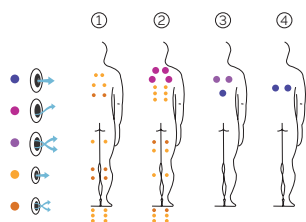

Amazon

Non-stop swimming, endless relaxation.

SWIMSPA

TECHNICAL SPECIFICATIONS

CODE 64414
4 positions
2 loungers
2 seats
Measures: 500 × 230 × 138 cm
Water capacity (l): 8.500 liters
Weight: Empty 1177 kg / Full 9.677 kg
2 colors
4 massages

FEATURES	
Total massage points	28
Massage Jets	27
Air Nozzles	Not available
Waterfall	1
Water fountains	3
Counter-current jets maximum flow rate	120 m³/h
Headrests	2
Touch Panel	Principal + Aux
Ultraviolet Treatment UV	Standard
Metal structure	Standard
ABS base	Not available
Cover	Standard
EcoSpa	Optional
Blue Connect Plus	Optional
Rowing Kit	Not available

FINISHES	
Colour Sense	5 LED + illuminated accessories
Pure Line Lighting	Not available
Surround Bluetooth Audio	Optional
Jets / Stainless Steel Nozzles	Standard
Stainless steel handrail	3 (inside)
Wifi Spa Control	Optional
Without cabinet	Optional

MESSAGE PUMPS	
Water massage	3 × 2200 W / 3 CV

FILTRATION AND HEATING	
Recirculation pump	400 W
Water heater	3.000 W
Type of filter	4 × cartridges

POWER SUPPLY	
Power requirement to 230 V (LOW/AMP)	7.000 W / 30,5 A
Voltage	230 V / 400 V III

SHELL FINISHES (ACRYLIC COLORS)

FURNITURE FINISHES (OUTDOOR CABINET)

FEATURES

OPTIONAL FEATURES

According to our policy of constant evolution, we reserve the right to modify the specifications in part or in whole without forewarning.