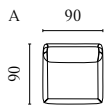

ARKE MODULAR GARDEN SOFA

WITH REMOVABLE AND CHANGEABLE COVERS

Designed by Studio Nooi

	PRODUCT NAME	NUMBER	DEPTH × WIDTH × HEIGHT	SEAT DEPTH × HEIGHT
A	Arke Garden Back Module	01-014-01	90 × 90 × 71.5 cm	63 × 43 cm
B	Arke Garden Sofa Corner Module – Left / Right	01-014-05 01-014-10	90 × 90 × 71.5 cm	63 × 43 cm
C	Arke Garden Pouf	02-014-01	90 × 90 × 43 cm	43 cm
D	Arke Garden 2 Modules	00-014-01	90 × 180 × 71.5 cm	63 × 43 cm
E	Arke Garden 3 Modules	00-014-05	90 × 270 × 71.5 cm	63 × 43 cm
F	Arke Garden Corner Sofa – 3 Modules – With Pouf – Left / Right	00-014-20 00-014-15	90 × 270 × 71.5 cm	63 × 43 cm
G	Arke Garden Sofa – 8 Modules – Open End – Left / Right	00-014-25 00-014-30	360 × 450 × 71.5 cm	63 × 43 cm
H	Arke Garden Corner Sofa – 5 Modules	00-014-10	270 × 270 × 71.5 cm	63 × 43 cm
I	Arke Garden Sofa Protective Cover – Back Module	12-014-01	95 × 93 × 69 cm	
J	Arke Garden Sofa Protective Cover – 3 Back Modules	12-014-15	95 × 280 × 69 cm	
K	Arke Garden Sofa Protective Cover – Pouf	12-014-05	93 × 93 × 40 cm	
L	Arke Garden Sofa Protective Cover – Back module	12-014-01	95 × 93 × 69 cm	

PATIO MODULAR GARDEN SOFA

AVAILABLE WITH THE MATCHING PATIO CUSHION SERIES

Designed by Anna Karnov & Clara Mahler

	PRODUCT NAME	NUMBER	DEPTH × WIDTH × HEIGHT	SEAT DEPTH × HEIGHT
A	Patio Outdoor Sofa Back Module	02-345-02	92.4 × 76.8 × 67.5 cm	59.5 × 34.7 cm
B	Patio Outdoor Sofa – 2 Modules	00-345-01	92.4 × 153.6 × 67.5 cm	59.5 × 34.7 cm
C	Patio Outdoor Sofa – 3 Modules	00-345-02	92.4 × 230.4 × 67.5 cm	59.5 × 34.7 cm

Find more information and all possible configurations at Bolia.com