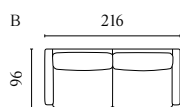

PRODUCT NAME	NUMBER	DEPTH × WIDTH × HEIGHT	SEAT DEPTH × HEIGHT
A	North Sofa – 2½ Seater	01-204-01	96 × 183 × 82 cm	61 × 45 cm
B	North Sofa – 3 Seater	01-204-05	96 × 216 × 82 cm	61 × 45 cm
C	North Sofa – 3 Seater – With Chaise Longue Left / Right	01-204-10 01-204-15	163 × 263 × 82 cm	61 × 45 cm
D	North Sofa – 4 Seater – With Chaise Longue – Left / Right	01-204-20 01-204-25	163 × 296 × 82 cm	61 × 45 cm
E	North Corner Sofa – 6 Seater (2½ corner 2½)	01-204-30	272 × 272 × 82 cm	61 × 45 cm
F	North Corner Sofa – 6 Seater (2½ corner 3)	01-204-35	272 × 305 × 82 cm	61 × 45 cm
G	North Corner Sofa – 6 Seater (3 corner 2½)	01-204-40	305 × 272 × 82 cm	61 × 45 cm
H	North Corner Sofa – 7 Seater (3 corner 3)	01-204-45	305 × 305 × 82 cm	61 × 45 cm
I	North Pouf – 73 × 73 cm	02-204-01	73 × 73 × 45 cm	45 cm
J	North Pouf – 94 × 90 cm	02-204-05	90 × 94 × 45 cm	45 cm