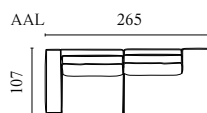

PRODUCT NAME	NUMBER	DEPTH × WIDTH × HEIGHT	SEAT DEPTH × HEIGHT
AAF	Noora 2 Modules – With Small Corner – Open End – 127 cm – Left / Right	00-068-47 00-068-46	127 × 265 × 80 cm	84 × 43 cm
AAG	Noora 2 Modules – With Large Corner – Open End – 127 cm – Left / Right	00-068-44 00-068-43	127 × 285 × 80 cm	84 × 43 cm
AAH	Noora 3 Modules – With Small Corner – Open End – 127 cm – Left / Right	00-068-42 00-068-41	127 × 365 × 80 cm	84 × 43 cm
AAI	Noora 3 Modules – With Large Corner – Open End – 127 cm – Left / Right	00-068-39 00-068-38	127 × 385 × 80 cm	84 × 43 cm
AAJ	Noora 2 Modules – With Chaise Longue – Open End – 107 cm – Left / Right	00-068-37 00-068-36	190 × 265 × 80 cm	64 × 43 cm
AAK	Noora 2 Modules – With Small Corner – Open End – 107 cm – Left / Right	00-068-34 00-068-33	107 × 255 × 80 cm	64 × 43 cm
AAL	Noora 2 Modules – With Small Corner – Open End – 107 cm – Left / Right	00-068-09 00-068-08	107 × 265 × 80 cm	64 × 43 cm
AAM	Noora 3 Modules – With Small Corner – Open End – 107 cm – Left / Right	00-068-07 00-068-06	107 × 345 × 80 cm	64 × 43 cm
AAN	Noora 3 Modules – With Large Corner – Open End – 107 cm – Left / Right	00-068-04 00-068-03	107 × 365 × 80 cm	64 × 43 cm