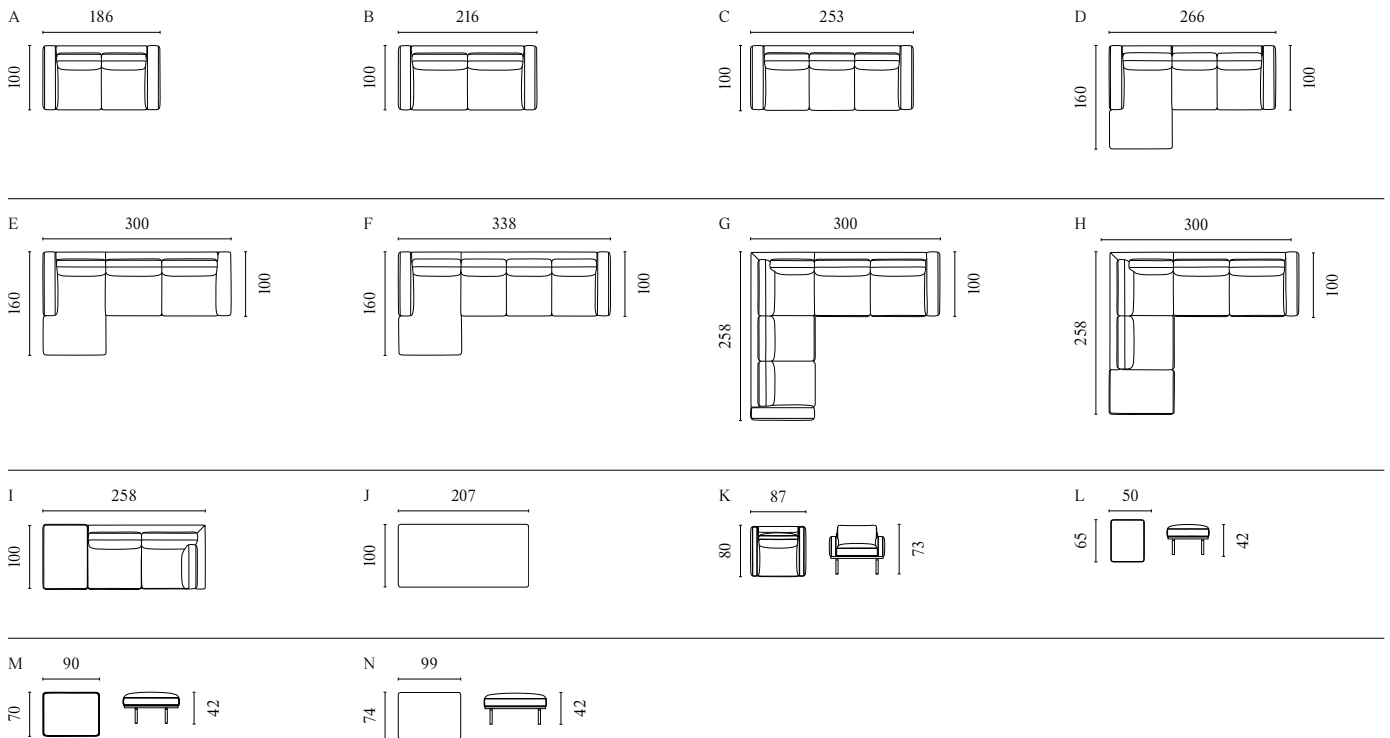

Find more information and all possible configurations at Bolia.com