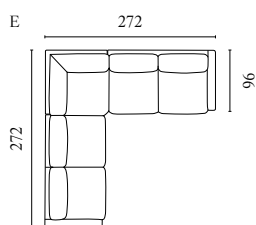

# GEST SOFA SERIES

WITH REMOVABLE AND CHANGEABLE COVERS – AVAILABLE AS A SOFA BED. UNCOVER IT ON PAGE 268

Designed by Studio Nooi

	PRODUCT NAME	NUMBER	DEPTH × WIDTH × HEIGHT	SEAT DEPTH × HEIGHT
A	Gest Sofa – 2½ Seater	01-022-10	104 × 230 × 73 cm	65 × 40 cm
B	Gest Sofa – 3 Seater	01-022-11	104 × 260 × 73 cm	65 × 40 cm
C	Gest Sofa – 4 Seater – With Chaise Longue – Left / Right	01-022-12 01-022-13	104 × 315 × 73 cm	65 × 40 cm
D	Gest Pouf – 60 × 100 cm	02-022-02	60 × 100 × 38 cm	38 cm
E	Gest Pouf – 100 × 100 cm – With Storage	02-022-01	100 × 100 × 46 cm	46 cm