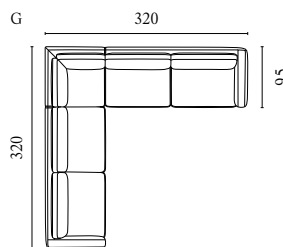

Find more information and all possible configurations at Bolia.com