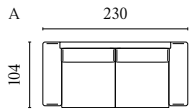

# GEST SOFA SERIES

WITH REMOVABLE AND CHANGEABLE COVERS – AVAILABLE AS A SOFA BED. UNCOVER IT ON PAGE 268

Designed by Studio Nooi

	PRODUCT NAME	NUMBER	DEPTH × WIDTH × HEIGHT	SEAT DEPTH × HEIGHT
A	Gest Sofa – 2½ Seater	01-022-10	104 × 230 × 73 cm	65 × 40 cm
B	Gest Sofa – 3 Seater	01-022-11	104 × 260 × 73 cm	65 × 40 cm
C	Gest Sofa – 4 Seater – With Chaise Longue – Left / Right	01-022-12 01-022-13	104 × 315 × 73 cm	65 × 40 cm
D	Gest Pouf – 60 × 100 cm	02-022-02	60 × 100 × 38 cm	38 cm
E	Gest Pouf – 100 × 100 cm – With Storage	02-022-01	100 × 100 × 46 cm	46 cm