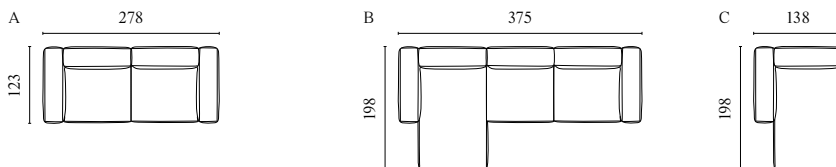

Find more information and all possible configurations at Bolia.com