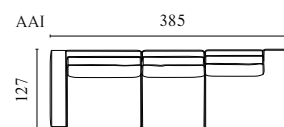

PRODUCT NAME	NUMBER	DEPTH × WIDTH × HEIGHT	SEAT DEPTH × HEIGHT
AAF	Noora 2 Modules – With Small Corner – Open End – 127 cm – Left / Right	00-068-47 00-068-46	127 × 265 × 80 cm	84 × 43 cm
AAG	Noora 2 Modules – With Large Corner – Open End – 127 cm – Left / Right	00-068-44 00-068-43	127 × 285 × 80 cm	84 × 43 cm
AAH	Noora 3 Modules – With Small Corner – Open End – 127 cm – Left / Right	00-068-42 00-068-41	127 × 365 × 80 cm	84 × 43 cm
AAI	Noora 3 Modules – With Large Corner – Open End – 127 cm – Left / Right	00-068-39 00-068-38	127 × 385 × 80 cm	84 × 43 cm
AAJ	Noora 2 Modules – With Chaise Longue – Open End – 107 cm – Left / Right	00-068-37 00-068-36	190 × 265 × 80 cm	64 × 43 cm
AAK	Noora 2 Modules – With Small Corner – Open End – 107 cm – Left / Right	00-068-34 00-068-33	107 × 255 × 80 cm	64 × 43 cm
AAL	Noora 2 Modules – With Small Corner – Open End – 107 cm – Left / Right	00-068-09 00-068-08	107 × 265 × 80 cm	64 × 43 cm
AAM	Noora 3 Modules – With Small Corner – Open End – 107 cm – Left / Right	00-068-07 00-068-06	107 × 345 × 80 cm	64 × 43 cm
AAN	Noora 3 Modules – With Large Corner – Open End – 107 cm – Left / Right	00-068-04 00-068-03	107 × 365 × 80 cm	64 × 43 cm