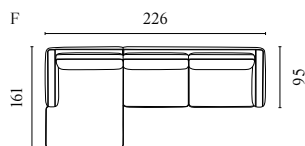

Find more information and all possible configurations at Bolia.com