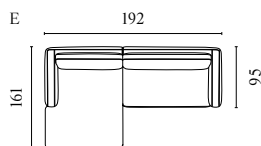

Find more information and all possible configurations at Bolia.com