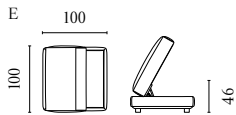

# GEST SOFA SERIES

WITH REMOVABLE AND CHANGEABLE COVERS – AVAILABLE AS A SOFA BED. UNCOVER IT ON PAGE 268

Designed by Studio Nooi

	PRODUCT NAME	NUMBER	DEPTH × WIDTH × HEIGHT	SEAT DEPTH × HEIGHT
A	Gest Sofa – 2½ Seater	01-022-10	104 × 230 × 73 cm	65 × 40 cm
B	Gest Sofa – 3 Seater	01-022-11	104 × 260 × 73 cm	65 × 40 cm
C	Gest Sofa – 4 Seater – With Chaise Longue – Left / Right	01-022-12 01-022-13	104 × 315 × 73 cm	65 × 40 cm
D	Gest Pouf – 60 × 100 cm	02-022-02	60 × 100 × 38 cm	38 cm
E	Gest Pouf – 100 × 100 cm – With Storage	02-022-01	100 × 100 × 46 cm	46 cm