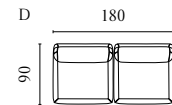

ARKE MODULAR GARDEN SOFA

WITH REMOVABLE AND CHANGEABLE COVERS

Designed by Studio Nooi

	PRODUCT NAME	NUMBER	DEPTH × WIDTH × HEIGHT	SEAT DEPTH × HEIGHT
A	Arke Garden Back Module	01-014-01	90 × 90 × 71.5 cm	63 × 43 cm
B	Arke Garden Sofa Corner Module – Left / Right	01-014-05 01-014-10	90 × 90 × 71.5 cm	63 × 43 cm
C	Arke Garden Pouf	02-014-01	90 × 90 × 43 cm	43 cm
D	Arke Garden 2 Modules	00-014-01	90 × 180 × 71.5 cm	63 × 43 cm
E	Arke Garden 3 Modules	00-014-05	90 × 270 × 71.5 cm	63 × 43 cm
F	Arke Garden Corner Sofa – 3 Modules – With Pouf – Left / Right	00-014-20 00-014-15	90 × 270 × 71.5 cm	63 × 43 cm
G	Arke Garden Sofa – 8 Modules – Open End – Left / Right	00-014-25 00-014-30	360 × 450 × 71.5 cm	63 × 43 cm
H	Arke Garden Corner Sofa – 5 Modules	00-014-10	270 × 270 × 71.5 cm	63 × 43 cm
I	Arke Garden Sofa Protective Cover – Back Module	12-014-01	95 × 93 × 69 cm	
J	Arke Garden Sofa Protective Cover – 3 Back Modules	12-014-15	95 × 280 × 69 cm	
K	Arke Garden Sofa Protective Cover – Pouf	12-014-05	93 × 93 × 40 cm	
L	Arke Garden Sofa Protective Cover – Back module	12-014-01	95 × 93 × 69 cm	

PATIO MODULAR GARDEN SOFA

AVAILABLE WITH THE MATCHING PATIO CUSHION SERIES

Designed by Anna Karnov & Clara Mahler

	PRODUCT NAME	NUMBER	DEPTH × WIDTH × HEIGHT	SEAT DEPTH × HEIGHT
A	Patio Outdoor Sofa Back Module	02-345-02	92.4 × 76.8 × 67.5 cm	59.5 × 34.7 cm
B	Patio Outdoor Sofa – 2 Modules	00-345-01	92.4 × 153.6 × 67.5 cm	59.5 × 34.7 cm
C	Patio Outdoor Sofa – 3 Modules	00-345-02	92.4 × 230.4 × 67.5 cm	59.5 × 34.7 cm

Find more information and all possible configurations at Bolia.com