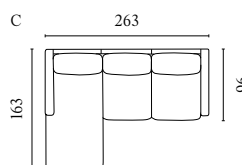

PRODUCT NAME	NUMBER	DEPTH × WIDTH × HEIGHT	SEAT DEPTH × HEIGHT
A	North Sofa – 2½ Seater	01-204-01	96 × 183 × 82 cm	61 × 45 cm
B	North Sofa – 3 Seater	01-204-05	96 × 216 × 82 cm	61 × 45 cm
C	North Sofa – 3 Seater – With Chaise Longue Left / Right	01-204-10 01-204-15	163 × 263 × 82 cm	61 × 45 cm
D	North Sofa – 4 Seater – With Chaise Longue – Left / Right	01-204-20 01-204-25	163 × 296 × 82 cm	61 × 45 cm
E	North Corner Sofa – 6 Seater (2½ corner 2½)	01-204-30	272 × 272 × 82 cm	61 × 45 cm
F	North Corner Sofa – 6 Seater (2½ corner 3)	01-204-35	272 × 305 × 82 cm	61 × 45 cm
G	North Corner Sofa – 6 Seater (3 corner 2½)	01-204-40	305 × 272 × 82 cm	61 × 45 cm
H	North Corner Sofa – 7 Seater (3 corner 3)	01-204-45	305 × 305 × 82 cm	61 × 45 cm
I	North Pouf – 73 × 73 cm	02-204-01	73 × 73 × 45 cm	45 cm
J	North Pouf – 94 × 90 cm	02-204-05	90 × 94 × 45 cm	45 cm