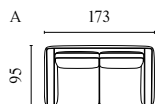

Find more information and all possible configurations at Bolia.com