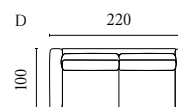

GEST SOFA BED

Designed by Studio Nooi