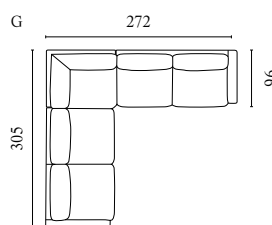

# GEST SOFA SERIES

WITH REMOVABLE AND CHANGEABLE COVERS – AVAILABLE AS A SOFA BED. UNCOVER IT ON PAGE 268

Designed by Studio Nooi

	PRODUCT NAME	NUMBER	DEPTH × WIDTH × HEIGHT	SEAT DEPTH × HEIGHT
A	Gest Sofa – 2½ Seater	01-022-10	104 × 230 × 73 cm	65 × 40 cm
B	Gest Sofa – 3 Seater	01-022-11	104 × 260 × 73 cm	65 × 40 cm
C	Gest Sofa – 4 Seater – With Chaise Longue – Left / Right	01-022-12 01-022-13	104 × 315 × 73 cm	65 × 40 cm
D	Gest Pouf – 60 × 100 cm	02-022-02	60 × 100 × 38 cm	38 cm
E	Gest Pouf – 100 × 100 cm – With Storage	02-022-01	100 × 100 × 46 cm	46 cm