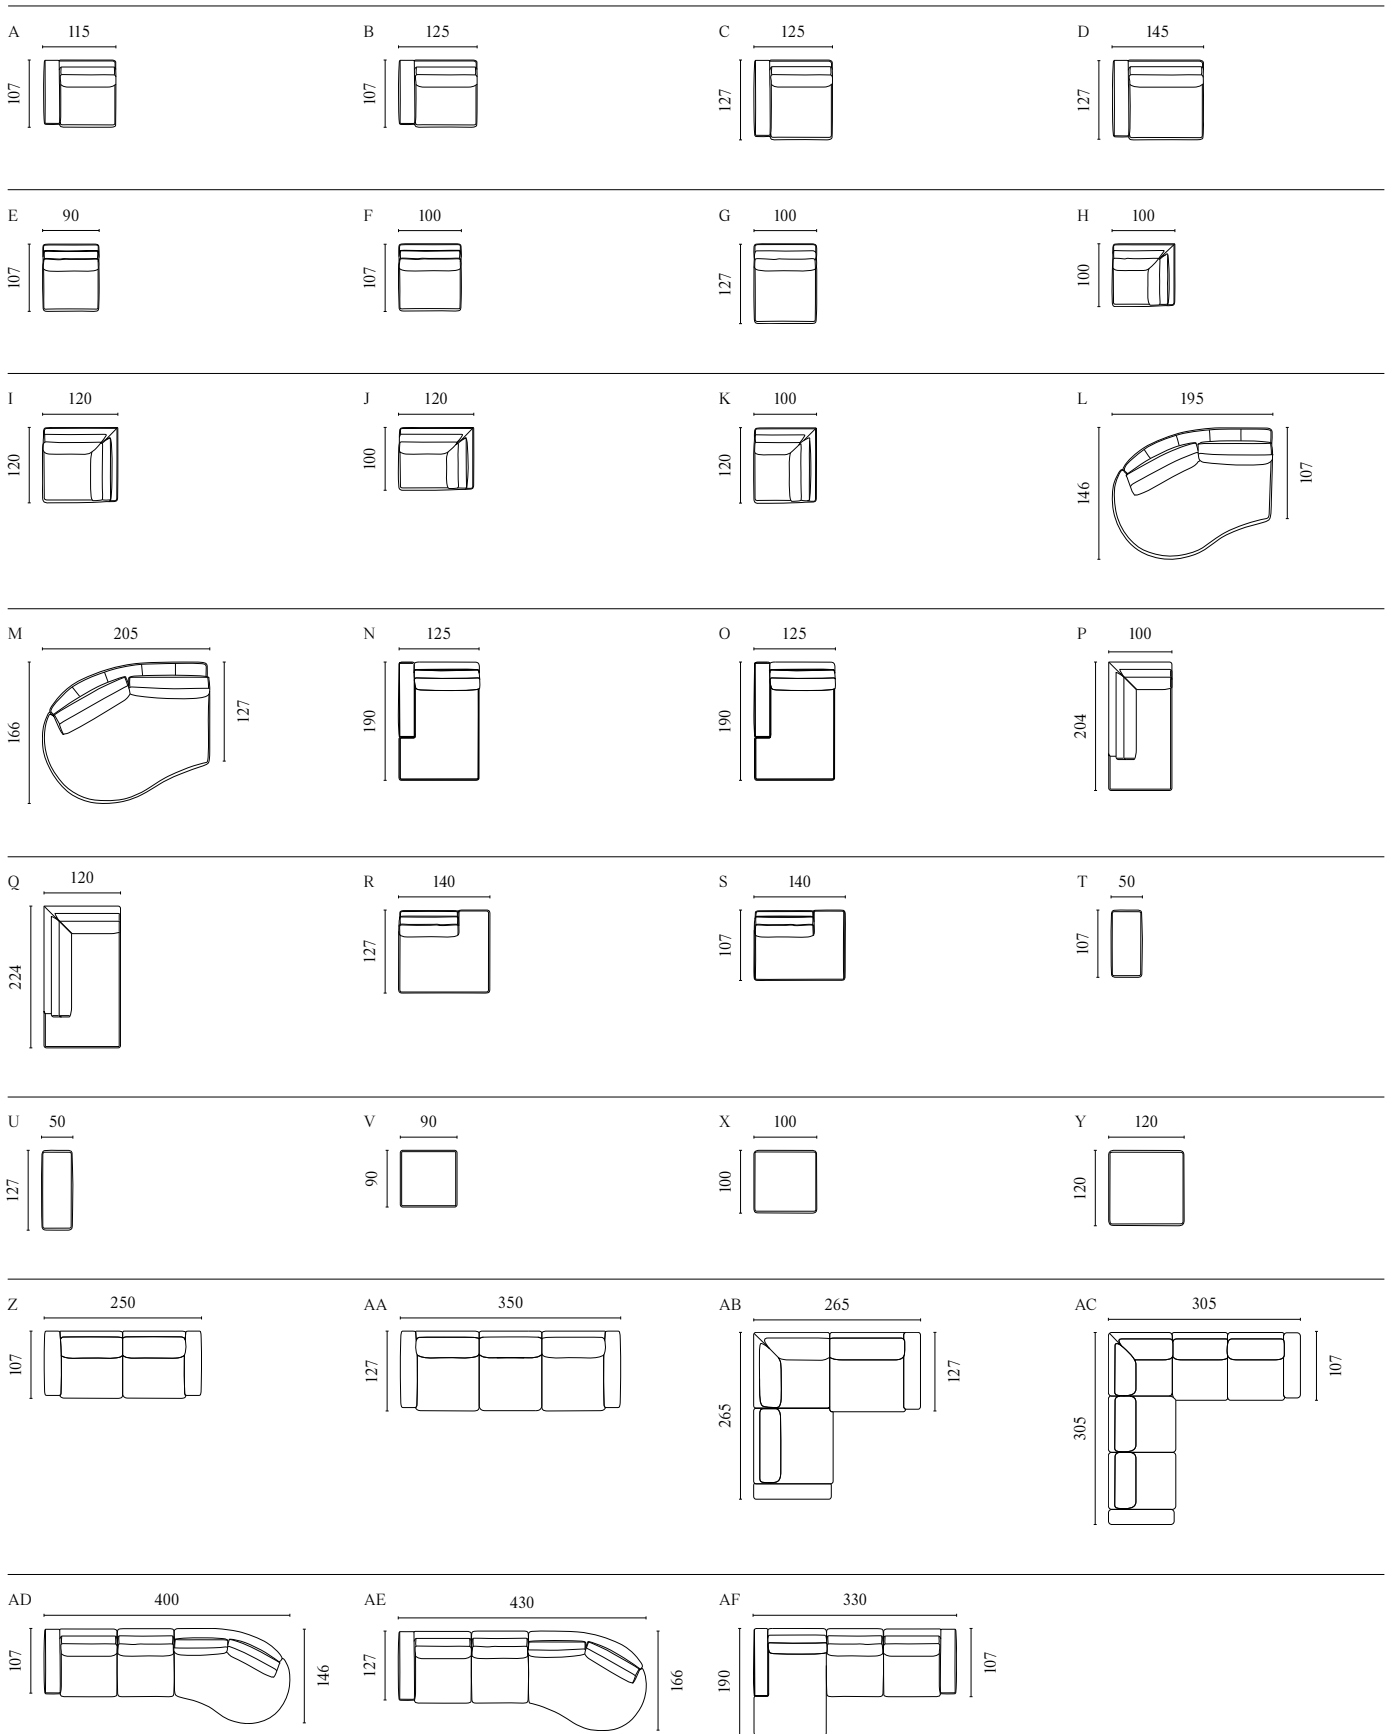

# NOORA MODULAR SOFA

WITH REMOVABLE AND CHANGEABLE COVERS

Designed by BOLIA Design Team

	PRODUCT NAME	NUMBER	DEPTH × WIDTH × HEIGHT	SEAT DEPTH × HEIGHT
A	Noora Corner Module With Armrest – 115 × 107 cm – Left / Right	01-068-01 01-068-05	107 × 115 × 80 cm	64 × 43 cm
B	Noora Corner Module With Armrest – 125 × 107 cm – Left / Right	01-068-10 01-068-15	107 × 125 × 80 cm	64 × 43 cm
C	Noora Corner Module With Armrest – 125 × 127cm – Left / Right	01-068-20 01-068-25	127 × 125 × 80 cm	84 × 43 cm
D	Noora Corner Module With Armrest – 145 × 127 cm – Left / Right	01-068-30 01-068-35	127 × 145 × 80 cm	84 × 43 cm
E	Noora Back Module – 90 × 107 cm	01-068-40	107 × 90 × 80 cm	64 × 43 cm
F	Noora Back Module – 100 × 107 cm	01-068-45	107 × 100 × 80 cm	64 × 43 cm
G	Noora Back Module – 100 × 127 cm	01-068-50	127 × 100 × 80 cm	84 × 43 cm
H	Noora Combi Corner – 100 × 100 cm	01-068-55	100 × 100 × 80 cm	64 × 43 cm
I	Noora Combi Corner – 120 × 120 cm	01-068-60	120 × 120 × 80 cm	84 × 43 cm
J	Noora Combi Corner – 120 × 100 cm	01-068-65	100 × 120 × 80 cm	64 × 43 cm
K	Noora Combi Corner – 100 × 120 cm	01-068-70	120 × 100 × 80 cm	84 × 43 cm
L	Noora Module – Small – Open End – Rounded – 146/107 × 195 cm – Left / Right	01-068-80 01-068-81	146 × 195 × 80 cm	64 × 43 cm
M	Noora Module – Large – Open End – Rounded – 166/127 × 205 cm – Left / Right	01-068-82 01-068-83	166 × 205 × 80 cm	84 × 43 cm
N	Noora Module – Small – Chaise Longue – 190/107 × 125 cm – Left / Right	01-068-90 01-068-91	190 × 125 × 80 cm	147 × 43 cm
O	Noora Module – Large – Chaise Longue – 190/127 × 125 cm – Left / Right	01-068-92 01-068-93	190 × 125 × 80 cm	147 × 43 cm
P	Noora Module – Open End – 100 × 204 cm – Left / Right	01-068-95 01-068-97	204 × 100 × 80 cm	160 × 43 cm
Q	Noora Module – Open End – 120 × 224 cm – Left / Right	01-068-96 01-068-98	224 × 120 × 80 cm	180 × 43 cm
R	Noora Module – With Open End – 140 × 127 cm – Left / Right	01-068-72 01-068-74	127 × 140 × 80 cm	84 × 43 cm
S	Noora Module – With Open End – 140 × 107 cm – Left / Right	01-068-71 01-068-73	107 × 140 × 80 cm	64 × 43 cm
T	Noora Combi Pouf – 50 × 107 cm	02-068-01	107 × 50 × 43 cm	43 cm
U	Noora Combi Pouf – 50 × 127 cm	02-068-05	127 × 50 × 43 cm	43 cm
V	Noora Pouf – 90 × 90 cm	02-068-20	90 × 90 × 43 cm	43 cm
X	Noora Combi Pouf – 100 × 100 cm	02-068-10	100 × 100 × 43 cm	43 cm
Y	Noora Combi Pouf – 120 × 120 cm	02-068-15	120 × 120 × 43 cm	43 cm
Z	Noora 2 Modules – 250 cm	00-068-01	107 × 250 × 80 cm	64 × 43 cm
AA	Noora 3 Modules – 350 cm	00-068-10	127 × 350 × 80 cm	84 × 43 cm
AB	Noora 3 Modules – 265 × 265 cm	00-068-20	265 × 265 × 80 cm	84 × 43 cm
AC	Noora 5 Modules – 305 × 305 cm	00-068-25	305 × 305 × 80 cm	64 × 43 cm
AD	Noora 3 Modules – Small – Open End – Rounded – 400 × 146 cm – Left / Right	00-068-40 00-068-35	146 × 400 × 80 cm	64 × 43 cm
AE	Noora 3 Modules – Large – Open End – Rounded – 430 × 166 cm – Left / Right	00-068-50 00-068-45	166 × 430 × 80 cm	84 × 43 cm
AF	Noora 3 Modules – Small – With Chaise Longue – 330 × 190 cm – Left / Right	00-068-60 00-068-55	190 × 330 × 80 cm	64 × 43 cm