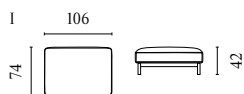

Find more information and all possible configurations at Bolia.com