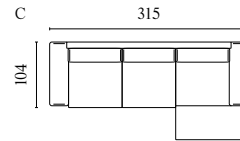

# GEST SOFA SERIES

WITH REMOVABLE AND CHANGEABLE COVERS – AVAILABLE AS A SOFA BED. UNCOVER IT ON PAGE 268

Designed by Studio Nooi

	PRODUCT NAME	NUMBER	DEPTH × WIDTH × HEIGHT	SEAT DEPTH × HEIGHT
A	Gest Sofa – 2½ Seater	01-022-10	104 × 230 × 73 cm	65 × 40 cm
B	Gest Sofa – 3 Seater	01-022-11	104 × 260 × 73 cm	65 × 40 cm
C	Gest Sofa – 4 Seater – With Chaise Longue – Left / Right	01-022-12 01-022-13	104 × 315 × 73 cm	65 × 40 cm
D	Gest Pouf – 60 × 100 cm	02-022-02	60 × 100 × 38 cm	38 cm
E	Gest Pouf – 100 × 100 cm – With Storage	02-022-01	100 × 100 × 46 cm	46 cm