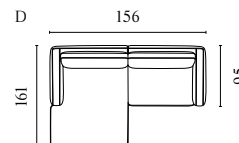

Find more information and all possible configurations at Bolia.com