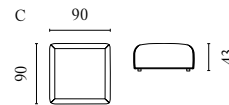

# PATIO MODULAR GARDEN SOFA

AVAILABLE WITH THE MATCHING PATIO CUSHION SERIES

Designed by Anna Karnov & Clara Mahler

	PRODUCT NAME	NUMBER	DEPTH × WIDTH × HEIGHT	SEAT DEPTH × HEIGHT
A	Patio Outdoor Sofa Back Module	02-345-02	92.4 × 76.8 × 67.5 cm	59.5 × 34.7 cm
B	Patio Outdoor Sofa – 2 Modules	00-345-01	92.4 × 153.6 × 67.5 cm	59.5 × 34.7 cm
C	Patio Outdoor Sofa – 3 Modules	00-345-02	92.4 × 230.4 × 67.5 cm	59.5 × 34.7 cm