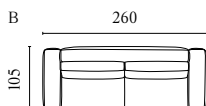

# GEST SOFA BED

Designed by Studio Nooi

	PRODUCT NAME	NUMBER	DEPTH × WIDTH × HEIGHT	SEAT DEPTH × HEIGHT
A	Gest Sofa Bed – 2½ Seater	01-022-01	105 × 240 × 87 cm	55 × 46 cm
B	Gest Sofa Bed – 3 Seater	01-022-05	105 × 260 × 87 cm	55 × 46 cm
C	Gest Pouf – 100 × 100 cm – With Storage	02-022-01	100 × 100 × 46 cm	46 cm