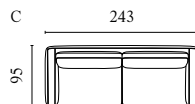

Find more information and all possible configurations at Bolia.com