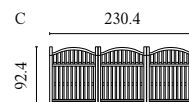

# PATIO MODULAR GARDEN SOFA

AVAILABLE WITH THE MATCHING PATIO CUSHION SERIES

Designed by Anna Karnov & Clara Mahler

	PRODUCT NAME	NUMBER	DEPTH × WIDTH × HEIGHT	SEAT DEPTH × HEIGHT
A	Patio Outdoor Sofa Back Module	02-345-02	92.4 × 76.8 × 67.5 cm	59.5 × 34.7 cm
B	Patio Outdoor Sofa – 2 Modules	00-345-01	92.4 × 153.6 × 67.5 cm	59.5 × 34.7 cm
C	Patio Outdoor Sofa – 3 Modules	00-345-02	92.4 × 230.4 × 67.5 cm	59.5 × 34.7 cm