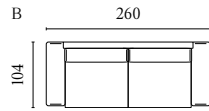

# GEST SOFA SERIES

WITH REMOVABLE AND CHANGEABLE COVERS – AVAILABLE AS A SOFA BED. UNCOVER IT ON PAGE 268

Designed by Studio Nooi

	PRODUCT NAME	NUMBER	DEPTH × WIDTH × HEIGHT	SEAT DEPTH × HEIGHT
A	Gest Sofa – 2½ Seater	01-022-10	104 × 230 × 73 cm	65 × 40 cm
B	Gest Sofa – 3 Seater	01-022-11	104 × 260 × 73 cm	65 × 40 cm
C	Gest Sofa – 4 Seater – With Chaise Longue – Left / Right	01-022-12 01-022-13	104 × 315 × 73 cm	65 × 40 cm
D	Gest Pouf – 60 × 100 cm	02-022-02	60 × 100 × 38 cm	38 cm
E	Gest Pouf – 100 × 100 cm – With Storage	02-022-01	100 × 100 × 46 cm	46 cm