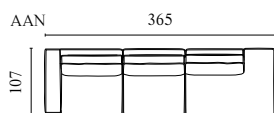

PRODUCT NAME	NUMBER	DEPTH × WIDTH × HEIGHT	SEAT DEPTH × HEIGHT
AAF	Noora 2 Modules – With Small Corner – Open End – 127 cm – Left / Right	00-068-47 00-068-46	127 × 265 × 80 cm	84 × 43 cm
AAG	Noora 2 Modules – With Large Corner – Open End – 127 cm – Left / Right	00-068-44 00-068-43	127 × 285 × 80 cm	84 × 43 cm
AAH	Noora 3 Modules – With Small Corner – Open End – 127 cm – Left / Right	00-068-42 00-068-41	127 × 365 × 80 cm	84 × 43 cm
AAI	Noora 3 Modules – With Large Corner – Open End – 127 cm – Left / Right	00-068-39 00-068-38	127 × 385 × 80 cm	84 × 43 cm
AAJ	Noora 2 Modules – With Chaise Longue – Open End – 107 cm – Left / Right	00-068-37 00-068-36	190 × 265 × 80 cm	64 × 43 cm
AAK	Noora 2 Modules – With Small Corner – Open End – 107 cm – Left / Right	00-068-34 00-068-33	107 × 255 × 80 cm	64 × 43 cm
AAL	Noora 2 Modules – With Small Corner – Open End – 107 cm – Left / Right	00-068-09 00-068-08	107 × 265 × 80 cm	64 × 43 cm
AAM	Noora 3 Modules – With Small Corner – Open End – 107 cm – Left / Right	00-068-07 00-068-06	107 × 345 × 80 cm	64 × 43 cm
AAN	Noora 3 Modules – With Large Corner – Open End – 107 cm – Left / Right	00-068-04 00-068-03	107 × 365 × 80 cm	64 × 43 cm