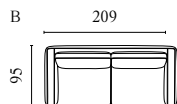

Find more information and all possible configurations at Bolia.com