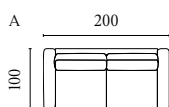

GEST SOFA BED

Designed by Studio Nooi