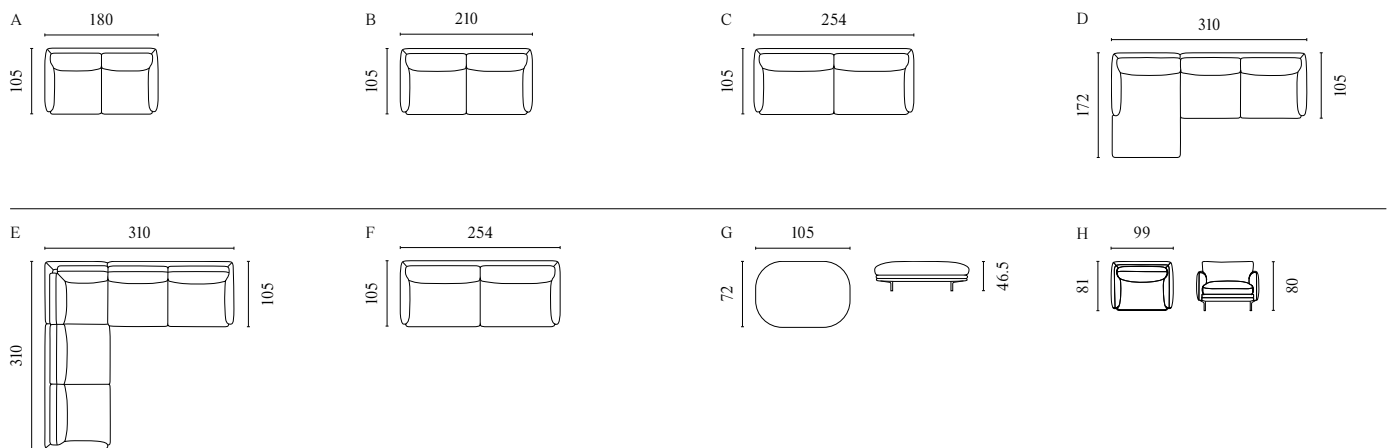

LOMI SOFA SERIES

Designed by Meike Harde

	PRODUCT NAME	NUMBER	DEPTH × WIDTH × HEIGHT	SEAT DEPTH × HEIGHT
A	Lomi Sofa – 2 Seater	01-083-01	105 × 180 × 75 cm	65 × 46.5 cm
B	Lomi Sofa – 2½ Seater	01-083-05	105 × 210 × 75 cm	65 × 46.5 cm
C	Lomi Sofa – 3 Seater	01-083-10	105 × 254 × 75 cm	65 × 46.5 cm
D	Lomi Sofa 2½ Seater – With Chaise Longue – Left / Right	01-083-15 01-083-20	172 × 310 × 75 cm	65 × 46.5 cm
E	Lomi Corner Sofa – 5 Seater	01-083-25	310 × 310 × 75 cm	65 × 46.5 cm
F	Lomi Sofa 3 Seater – Separable	01-083-30	105 × 254 × 75 cm	65 × 46.5 cm
G	Lomi Pouf	02-132-01	72 × 105 × 46.5 cm	46.5 cm
H	Lomi Armchair	02-083-01	81 × 99 × 80 cm	50 × 46.5 cm