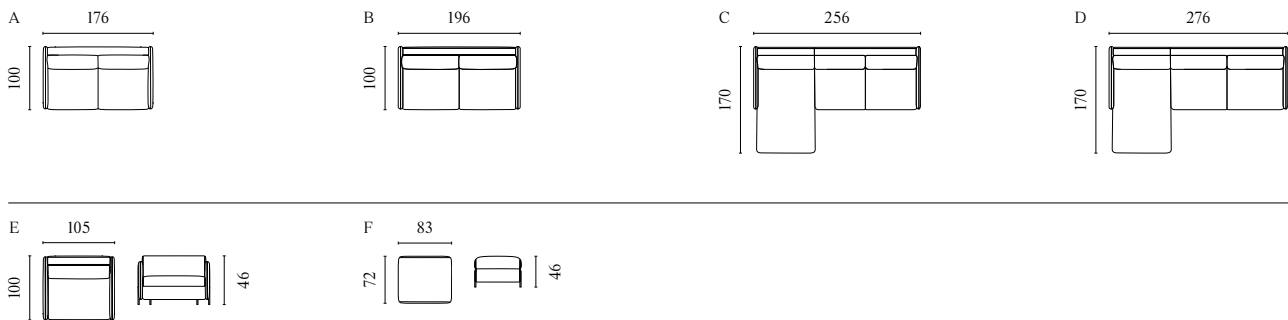

PIRA SOFA BED

Designed by Joa Herrenknecht

	PRODUCT NAME	NUMBER	DEPTH × WIDTH × HEIGHT	SEAT DEPTH × HEIGHT
A	Pira Sofa Bed – 2½ Seater	01-089-01	100 × 176 × 80 cm	63 × 46 cm
B	Pira Sofa Bed – 3 Seater	01-089-05	100 × 196 × 80 cm	63 × 46 cm
C	Pira Sofa Bed – 2½ Seater – With Chaise Longue – With Storage – Left / Right	01-089-15 01-089-10	170 × 256 × 80 cm	63 × 46 cm
D	Pira Sofa Bed – 3 Seater – With Chaise Longue – With Storage – Left / Right	01-089-20 01-089-25	170 × 276 × 80 cm	63 × 46 cm
E	Pira Sofa Bed – 1½ Seater	01-089-30	100 × 105 × 80 cm	63 × 46 cm
F	Pira Pouf – With Storage	02-136-01	72 × 83 × 46 cm	46 cm

COSIMA MODULAR SOFA BED

Designed by kaschkasch

	PRODUCT NAME	NUMBER	DEPTH × WIDTH × HEIGHT	SEAT DEPTH × HEIGHT
A	Cosima Sofa Bed	01-054-60	123 × 278 × 66 cm	88 × 40 cm
B	Cosima Sofa Bed – With Chaise Longue – Left / Right	01-054-61 01-054-62	198 × 375 × 66 cm	88 × 40 cm
C	Cosima Sofa Bed Chaise Longue – Left / Right	01-054-63 01-054-64	198 × 138 × 66 cm	162 × 40 cm

Find more information and all possible configurations at Bolia.com