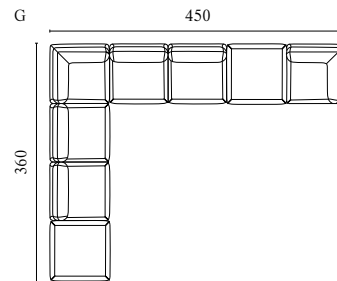

ARKE MODULAR GARDEN SOFA

WITH REMOVABLE AND CHANGEABLE COVERS

Designed by Studio Nooi

	PRODUCT NAME	NUMBER	DEPTH × WIDTH × HEIGHT	SEAT DEPTH × HEIGHT
A	Arke Garden Back Module	01-014-01	90 × 90 × 71.5 cm	63 × 43 cm
B	Arke Garden Sofa Corner Module – Left / Right	01-014-05 01-014-10	90 × 90 × 71.5 cm	63 × 43 cm
C	Arke Garden Pouf	02-014-01	90 × 90 × 43 cm	43 cm
D	Arke Garden 2 Modules	00-014-01	90 × 180 × 71.5 cm	63 × 43 cm
E	Arke Garden 3 Modules	00-014-05	90 × 270 × 71.5 cm	63 × 43 cm
F	Arke Garden Corner Sofa – 3 Modules – With Pouf – Left / Right	00-014-20 00-014-15	90 × 270 × 71.5 cm	63 × 43 cm
G	Arke Garden Sofa – 8 Modules – Open End – Left / Right	00-014-25 00-014-30	360 × 450 × 71.5 cm	63 × 43 cm
H	Arke Garden Corner Sofa – 5 Modules	00-014-10	270 × 270 × 71.5 cm	63 × 43 cm
I	Arke Garden Sofa Protective Cover – Back Module	12-014-01	95 × 93 × 69 cm	
J	Arke Garden Sofa Protective Cover – 3 Back Modules	12-014-15	95 × 280 × 69 cm	
K	Arke Garden Sofa Protective Cover – Pouf	12-014-05	93 × 93 × 40 cm	
L	Arke Garden Sofa Protective Cover – Back module	12-014-01	95 × 93 × 69 cm	

PATIO MODULAR GARDEN SOFA

AVAILABLE WITH THE MATCHING PATIO CUSHION SERIES

Designed by Anna Karnov & Clara Mahler

	PRODUCT NAME	NUMBER	DEPTH × WIDTH × HEIGHT	SEAT DEPTH × HEIGHT
A	Patio Outdoor Sofa Back Module	02-345-02	92.4 × 76.8 × 67.5 cm	59.5 × 34.7 cm
B	Patio Outdoor Sofa – 2 Modules	00-345-01	92.4 × 153.6 × 67.5 cm	59.5 × 34.7 cm
C	Patio Outdoor Sofa – 3 Modules	00-345-02	92.4 × 230.4 × 67.5 cm	59.5 × 34.7 cm

Find more information and all possible configurations at Bolia.com