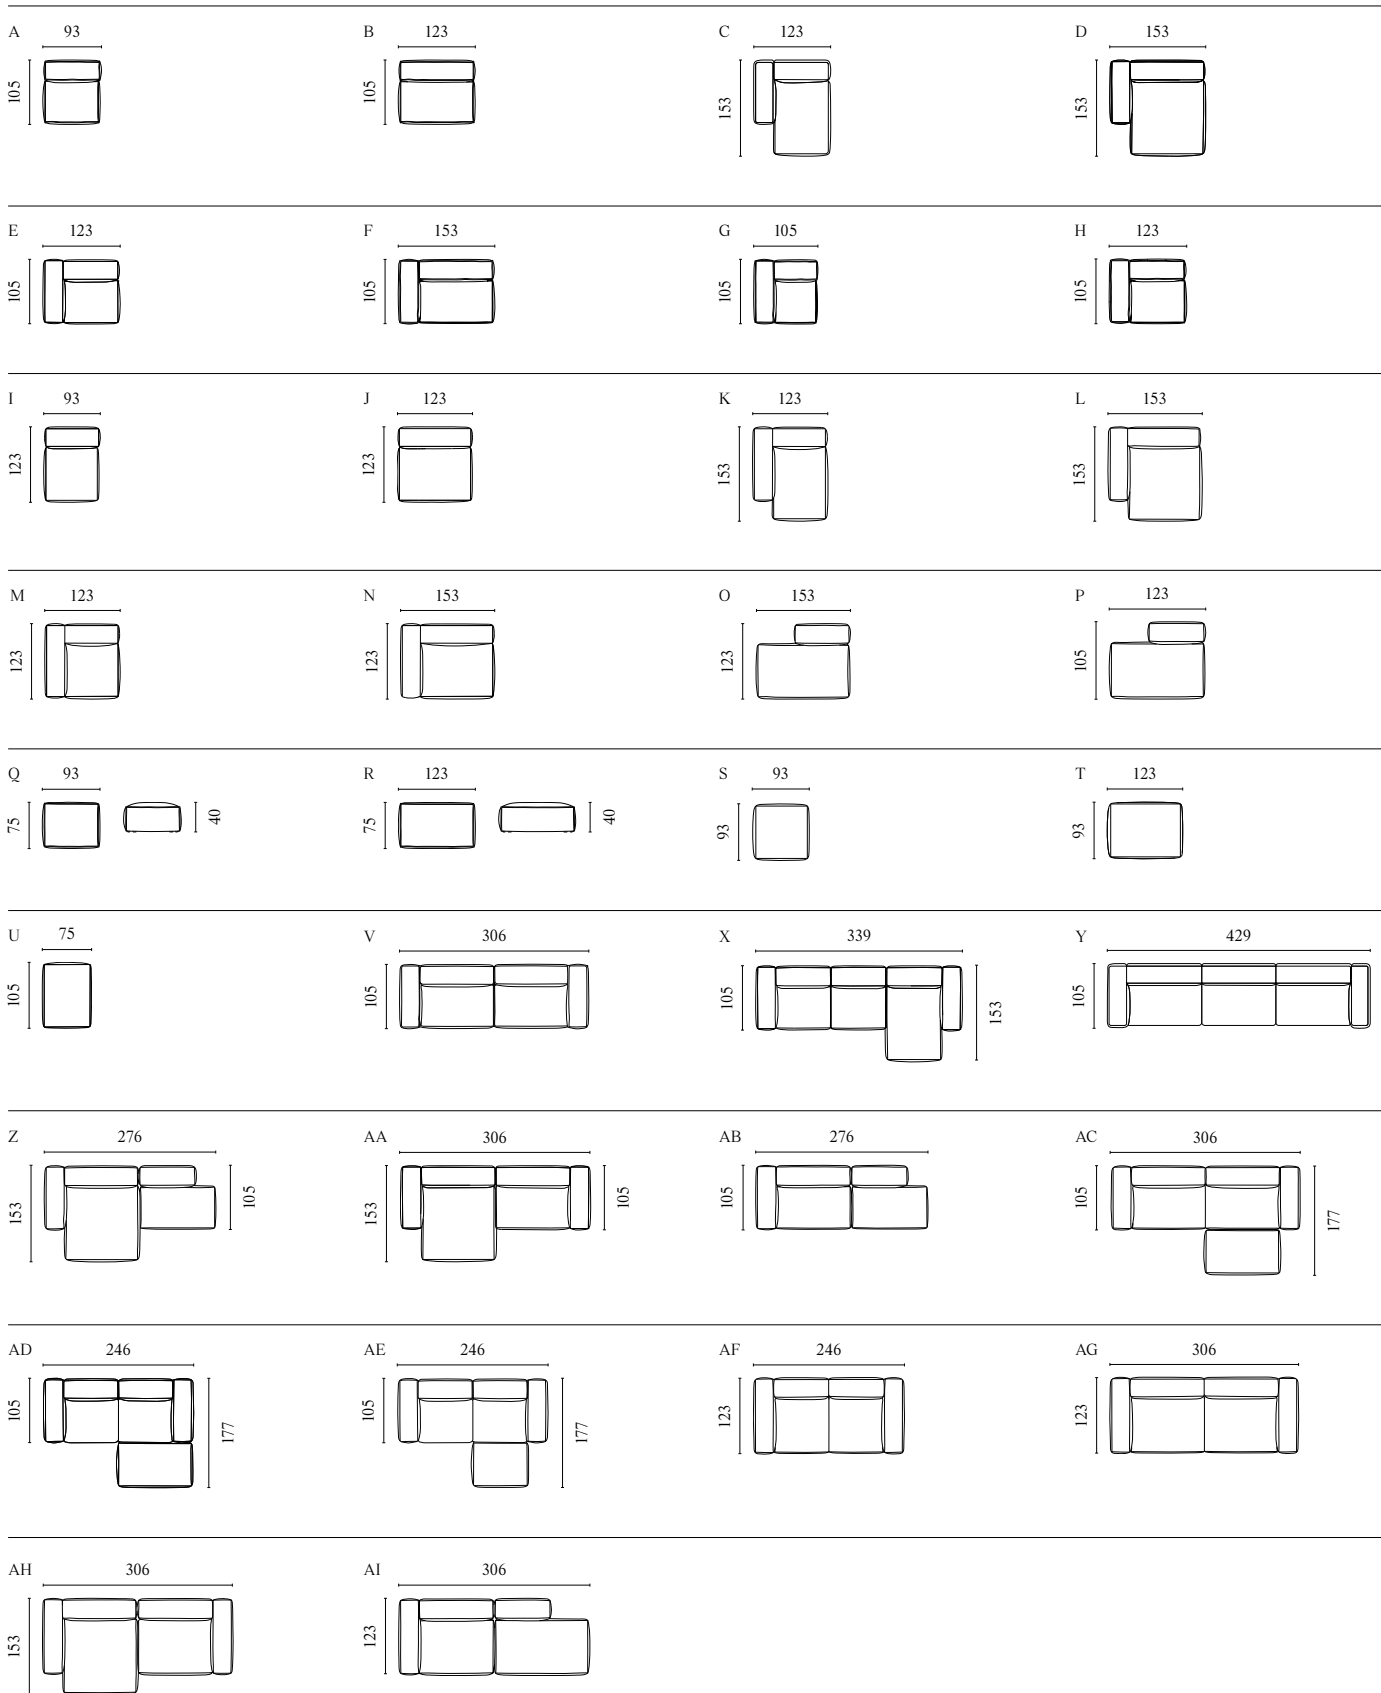

# COSIMA MODULAR SOFA

WITH REMOVABLE AND CHANGEABLE COVERS – AVAILABLE AS A SOFA BED. UNCOVER IT ON PAGE 269

Designed by kaschkasch

	PRODUCT NAME	NUMBER	DEPTH × WIDTH × HEIGHT	SEAT DEPTH × HEIGHT
A	Cosima Back Module – Small – D100 cm	01-054-01	105 × 93 × 66 cm	72 × 40 cm
B	Cosima Back Module – Large – D100 cm	01-054-05	105 × 123 × 66 cm	72 × 40 cm
C	Cosima Chaise Longue – Small – D100 cm – Left / Right	01-054-11 01-054-12	153 × 123 × 66 cm	120 × 40 cm
D	Cosima Chaise Longue – Large – D100 cm – Left / Right	01-054-13 01-054-14	153 × 153 × 66 cm	120 × 40 cm
E	Cosima Corner Module – Small – D100 cm – Left / Right	01-054-16 01-054-17	105 × 123 × 66 cm	72 × 40 cm
F	Cosima Corner Module – Large – D100 cm – Left / Right	01-054-21 01-054-22	105 × 153 × 66 cm	72 × 40 cm
G	Cosima Corner Module – D100 cm – Left / Right	01-054-25 01-054-26	105 × 105 × 66 cm	72 × 40 cm
H	Cosima Combi Corner – D100 cm – Left / Right	01-054-30 01-054-35	105 × 123 × 66 cm	72 × 40 cm
I	Cosima Back Module – Small – D120 cm	01-069-01	123 × 93 × 66 cm	90 × 40 cm
J	Cosima Back Module – Large – D120 cm	01-069-05	123 × 123 × 66 cm	90 × 40 cm
K	Cosima Chaise Longue – Small – D120 cm – Left / Right	01-069-11 01-069-12	153 × 123 × 66 cm	120 × 40 cm
L	Cosima Chaise Longue – Large – D120 cm – Left / Right	01-069-13 01-069-14	153 × 153 × 66 cm	120 × 40 cm
M	Cosima Corner Module – Small – D120 cm – Left / Right	01-069-16 01-069-17	123 × 123 × 66 cm	90 × 40 cm
N	Cosima Corner Module – Large – D120 cm – Left / Right	01-069-21 01-069-22	123 × 153 × 66 cm	90 × 40 cm
O	Cosima Module – Open End – D120 cm – Left / Right	01-069-23 01-069-24	123 × 153 × 66 cm	90 × 40 cm
P	Cosima Module – D100 cm – Open End – Left / Right	01-054-23 01-054-24	105 × 123 × 66 cm	72 × 40 cm
Q	Cosima Pouf – 93 × 75 cm	02-054-01	75 × 93 × 40 cm	40 cm
R	Cosima Pouf – 123 × 75 cm	02-054-05	75 × 123 × 40 cm	40 cm
S	Cosima Pouf – 93 × 93 cm	02-069-01	93 × 93 × 40 cm	40 cm
T	Cosima Pouf – 123 × 93 cm	02-069-05	93 × 123 × 40 cm	40 cm
U	Cosima Pouf – 75 × 105 cm	02-054-10	105 × 75 × 40 cm	40 cm
V	Cosima 2 Modules – Large Corner – D100 cm	00-054-02	105 × 306 × 66 cm	72 × 40 cm
X	Cosima 3 Modules – With Chaise Longue – D100 cm – Left / Right	00-054-03 00-054-04	105 × 339 × 66 cm	72 × 40 cm
Y	Cosima 3 Modules – Large – D100 cm	00-054-06	105 × 429 × 66 cm	72 × 40 cm
Z	Cosima 2 Modules – Large – With Chaise Longue – Open End – D100 cm – Left / Right	00-054-07 00-054-08	153 × 276 × 66 cm	72 × 40 cm
AA	Cosima 2 Modules – Large – With Chaise Longue and Corner Module – D100 cm – Left / Right	00-054-09 00-054-10	153 × 306 × 66 cm	72 × 40 cm
AB	Cosima 2 Modules – Large – Corner Module – Open End – D100 cm – Left / Right	00-054-11 00-054-12	105 × 276 × 66 cm	72 × 40 cm
AC	Cosima 2 Modules – Large – With Large Pouf – D100 cm	00-054-15	105 × 306 × 66 cm	72 × 40 cm
AD	Cosima 2 Modules – Small – With Large Pouf – D100 cm	00-054-17	105 × 246 × 66 cm	72 × 40 cm
AE	Cosima 2 Modules – Small – With Small Pouf – D100 cm	00-054-18	105 × 246 × 66 cm	72 × 40 cm
AF	Cosima 2 – Modules – Small Corner – D120 cm	00-069-01	123 × 246 × 66 cm	90 × 40 cm
AG	Cosima 2 Modules – Big Corner – D120 cm	00-069-02	123 × 306 × 66 cm	90 × 40 cm
AH	Cosima 2 Modules – With Large Chaise Longue – Big Corner – D120 cm – Left / Right	00-069-10 00-069-09	153 × 306 × 66 cm	90 × 40 cm
AI	Cosima 2 Modules – Big Corner – Open End – D120 cm – Left / Right	00-069-12 00-069-11	123 × 306 × 66 cm	90 × 40 cm