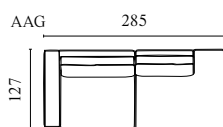

PRODUCT NAME	NUMBER	DEPTH × WIDTH × HEIGHT	SEAT DEPTH × HEIGHT
AAF	Noora 2 Modules – With Small Corner – Open End – 127 cm – Left / Right	00-068-47 00-068-46	127 × 265 × 80 cm	84 × 43 cm
AAG	Noora 2 Modules – With Large Corner – Open End – 127 cm – Left / Right	00-068-44 00-068-43	127 × 285 × 80 cm	84 × 43 cm
AAH	Noora 3 Modules – With Small Corner – Open End – 127 cm – Left / Right	00-068-42 00-068-41	127 × 365 × 80 cm	84 × 43 cm
AAI	Noora 3 Modules – With Large Corner – Open End – 127 cm – Left / Right	00-068-39 00-068-38	127 × 385 × 80 cm	84 × 43 cm
AAJ	Noora 2 Modules – With Chaise Longue – Open End – 107 cm – Left / Right	00-068-37 00-068-36	190 × 265 × 80 cm	64 × 43 cm
AAK	Noora 2 Modules – With Small Corner – Open End – 107 cm – Left / Right	00-068-34 00-068-33	107 × 255 × 80 cm	64 × 43 cm
AAL	Noora 2 Modules – With Small Corner – Open End – 107 cm – Left / Right	00-068-09 00-068-08	107 × 265 × 80 cm	64 × 43 cm
AAM	Noora 3 Modules – With Small Corner – Open End – 107 cm – Left / Right	00-068-07 00-068-06	107 × 345 × 80 cm	64 × 43 cm
AAN	Noora 3 Modules – With Large Corner – Open End – 107 cm – Left / Right	00-068-04 00-068-03	107 × 365 × 80 cm	64 × 43 cm