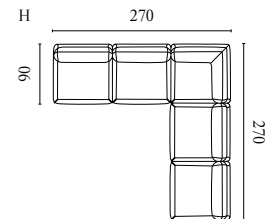

ARKE MODULAR GARDEN SOFA

WITH REMOVABLE AND CHANGEABLE COVERS

Designed by Studio Nooi

	PRODUCT NAME	NUMBER	DEPTH × WIDTH × HEIGHT	SEAT DEPTH × HEIGHT
A	Arke Garden Back Module	01-014-01	90 × 90 × 71.5 cm	63 × 43 cm
B	Arke Garden Sofa Corner Module – Left / Right	01-014-05 01-014-10	90 × 90 × 71.5 cm	63 × 43 cm
C	Arke Garden Pouf	02-014-01	90 × 90 × 43 cm	43 cm
D	Arke Garden 2 Modules	00-014-01	90 × 180 × 71.5 cm	63 × 43 cm
E	Arke Garden 3 Modules	00-014-05	90 × 270 × 71.5 cm	63 × 43 cm
F	Arke Garden Corner Sofa – 3 Modules – With Pouf – Left / Right	00-014-20 00-014-15	90 × 270 × 71.5 cm	63 × 43 cm
G	Arke Garden Sofa – 8 Modules – Open End – Left / Right	00-014-25 00-014-30	360 × 450 × 71.5 cm	63 × 43 cm
H	Arke Garden Corner Sofa – 5 Modules	00-014-10	270 × 270 × 71.5 cm	63 × 43 cm
I	Arke Garden Sofa Protective Cover – Back Module	12-014-01	95 × 93 × 69 cm	
J	Arke Garden Sofa Protective Cover – 3 Back Modules	12-014-15	95 × 280 × 69 cm	
K	Arke Garden Sofa Protective Cover – Pouf	12-014-05	93 × 93 × 40 cm	
L	Arke Garden Sofa Protective Cover – Back module	12-014-01	95 × 93 × 69 cm	

PATIO MODULAR GARDEN SOFA

AVAILABLE WITH THE MATCHING PATIO CUSHION SERIES

Designed by Anna Karnov & Clara Mahler

	PRODUCT NAME	NUMBER	DEPTH × WIDTH × HEIGHT	SEAT DEPTH × HEIGHT
A	Patio Outdoor Sofa Back Module	02-345-02	92.4 × 76.8 × 67.5 cm	59.5 × 34.7 cm
B	Patio Outdoor Sofa – 2 Modules	00-345-01	92.4 × 153.6 × 67.5 cm	59.5 × 34.7 cm
C	Patio Outdoor Sofa – 3 Modules	00-345-02	92.4 × 230.4 × 67.5 cm	59.5 × 34.7 cm

Find more information and all possible configurations at Bolia.com