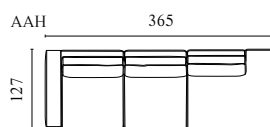

PRODUCT NAME	NUMBER	DEPTH × WIDTH × HEIGHT	SEAT DEPTH × HEIGHT
AAF	Noora 2 Modules – With Small Corner – Open End – 127 cm – Left / Right	00-068-47 00-068-46	127 × 265 × 80 cm	84 × 43 cm
AAG	Noora 2 Modules – With Large Corner – Open End – 127 cm – Left / Right	00-068-44 00-068-43	127 × 285 × 80 cm	84 × 43 cm
AAH	Noora 3 Modules – With Small Corner – Open End – 127 cm – Left / Right	00-068-42 00-068-41	127 × 365 × 80 cm	84 × 43 cm
AAI	Noora 3 Modules – With Large Corner – Open End – 127 cm – Left / Right	00-068-39 00-068-38	127 × 385 × 80 cm	84 × 43 cm
AAJ	Noora 2 Modules – With Chaise Longue – Open End – 107 cm – Left / Right	00-068-37 00-068-36	190 × 265 × 80 cm	64 × 43 cm
AAK	Noora 2 Modules – With Small Corner – Open End – 107 cm – Left / Right	00-068-34 00-068-33	107 × 255 × 80 cm	64 × 43 cm
AAL	Noora 2 Modules – With Small Corner – Open End – 107 cm – Left / Right	00-068-09 00-068-08	107 × 265 × 80 cm	64 × 43 cm
AAM	Noora 3 Modules – With Small Corner – Open End – 107 cm – Left / Right	00-068-07 00-068-06	107 × 345 × 80 cm	64 × 43 cm
AAN	Noora 3 Modules – With Large Corner – Open End – 107 cm – Left / Right	00-068-04 00-068-03	107 × 365 × 80 cm	64 × 43 cm