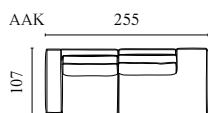

PRODUCT NAME	NUMBER	DEPTH × WIDTH × HEIGHT	SEAT DEPTH × HEIGHT
AAF	Noora 2 Modules – With Small Corner – Open End – 127 cm – Left / Right	00-068-47 00-068-46	127 × 265 × 80 cm	84 × 43 cm
AAG	Noora 2 Modules – With Large Corner – Open End – 127 cm – Left / Right	00-068-44 00-068-43	127 × 285 × 80 cm	84 × 43 cm
AAH	Noora 3 Modules – With Small Corner – Open End – 127 cm – Left / Right	00-068-42 00-068-41	127 × 365 × 80 cm	84 × 43 cm
AAI	Noora 3 Modules – With Large Corner – Open End – 127 cm – Left / Right	00-068-39 00-068-38	127 × 385 × 80 cm	84 × 43 cm
AAJ	Noora 2 Modules – With Chaise Longue – Open End – 107 cm – Left / Right	00-068-37 00-068-36	190 × 265 × 80 cm	64 × 43 cm
AAK	Noora 2 Modules – With Small Corner – Open End – 107 cm – Left / Right	00-068-34 00-068-33	107 × 255 × 80 cm	64 × 43 cm
AAL	Noora 2 Modules – With Small Corner – Open End – 107 cm – Left / Right	00-068-09 00-068-08	107 × 265 × 80 cm	64 × 43 cm
AAM	Noora 3 Modules – With Small Corner – Open End – 107 cm – Left / Right	00-068-07 00-068-06	107 × 345 × 80 cm	64 × 43 cm
AAN	Noora 3 Modules – With Large Corner – Open End – 107 cm – Left / Right	00-068-04 00-068-03	107 × 365 × 80 cm	64 × 43 cm