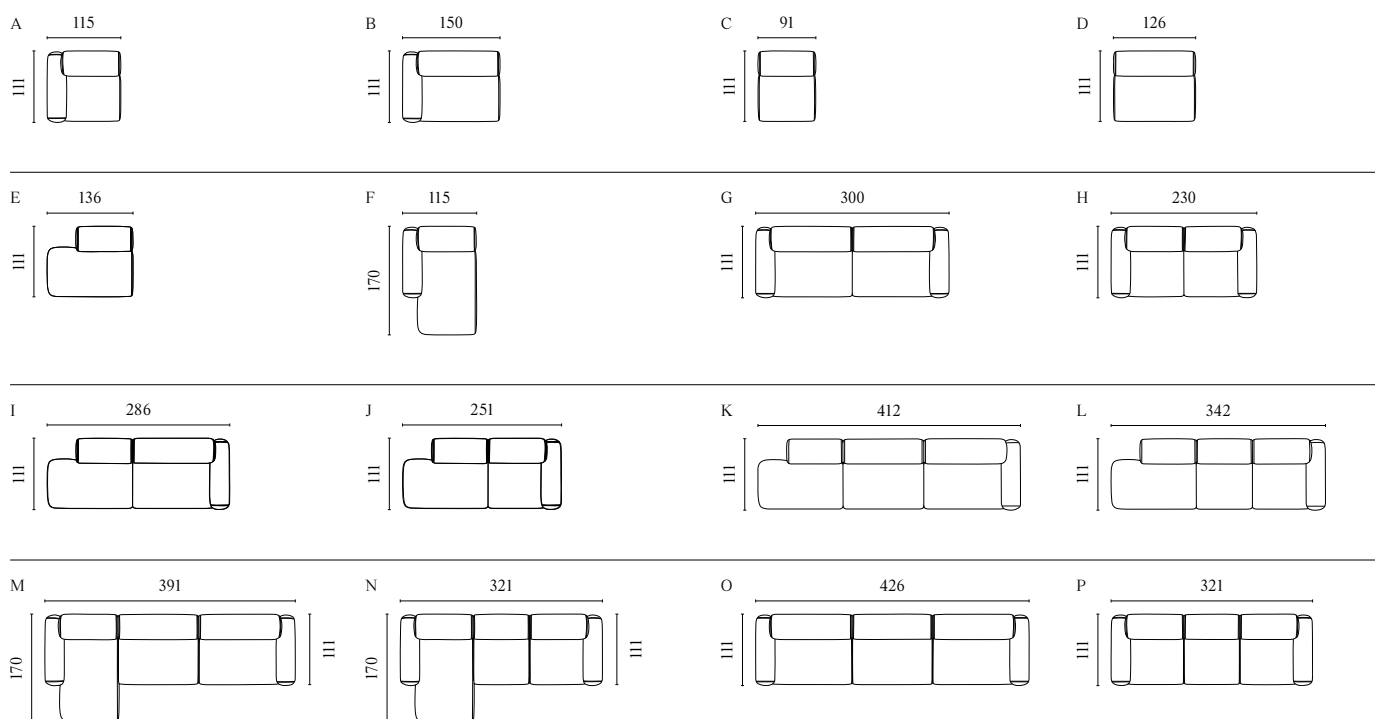

Find more information and all possible configurations at Bolia.com