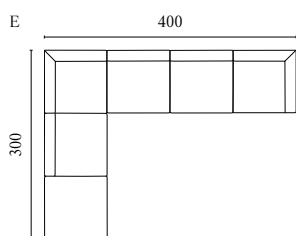

TRACK GARDEN SOFA SERIES

WITH REMOVABLE AND CHANGEABLE COVERS

Designed by Studio Nooi