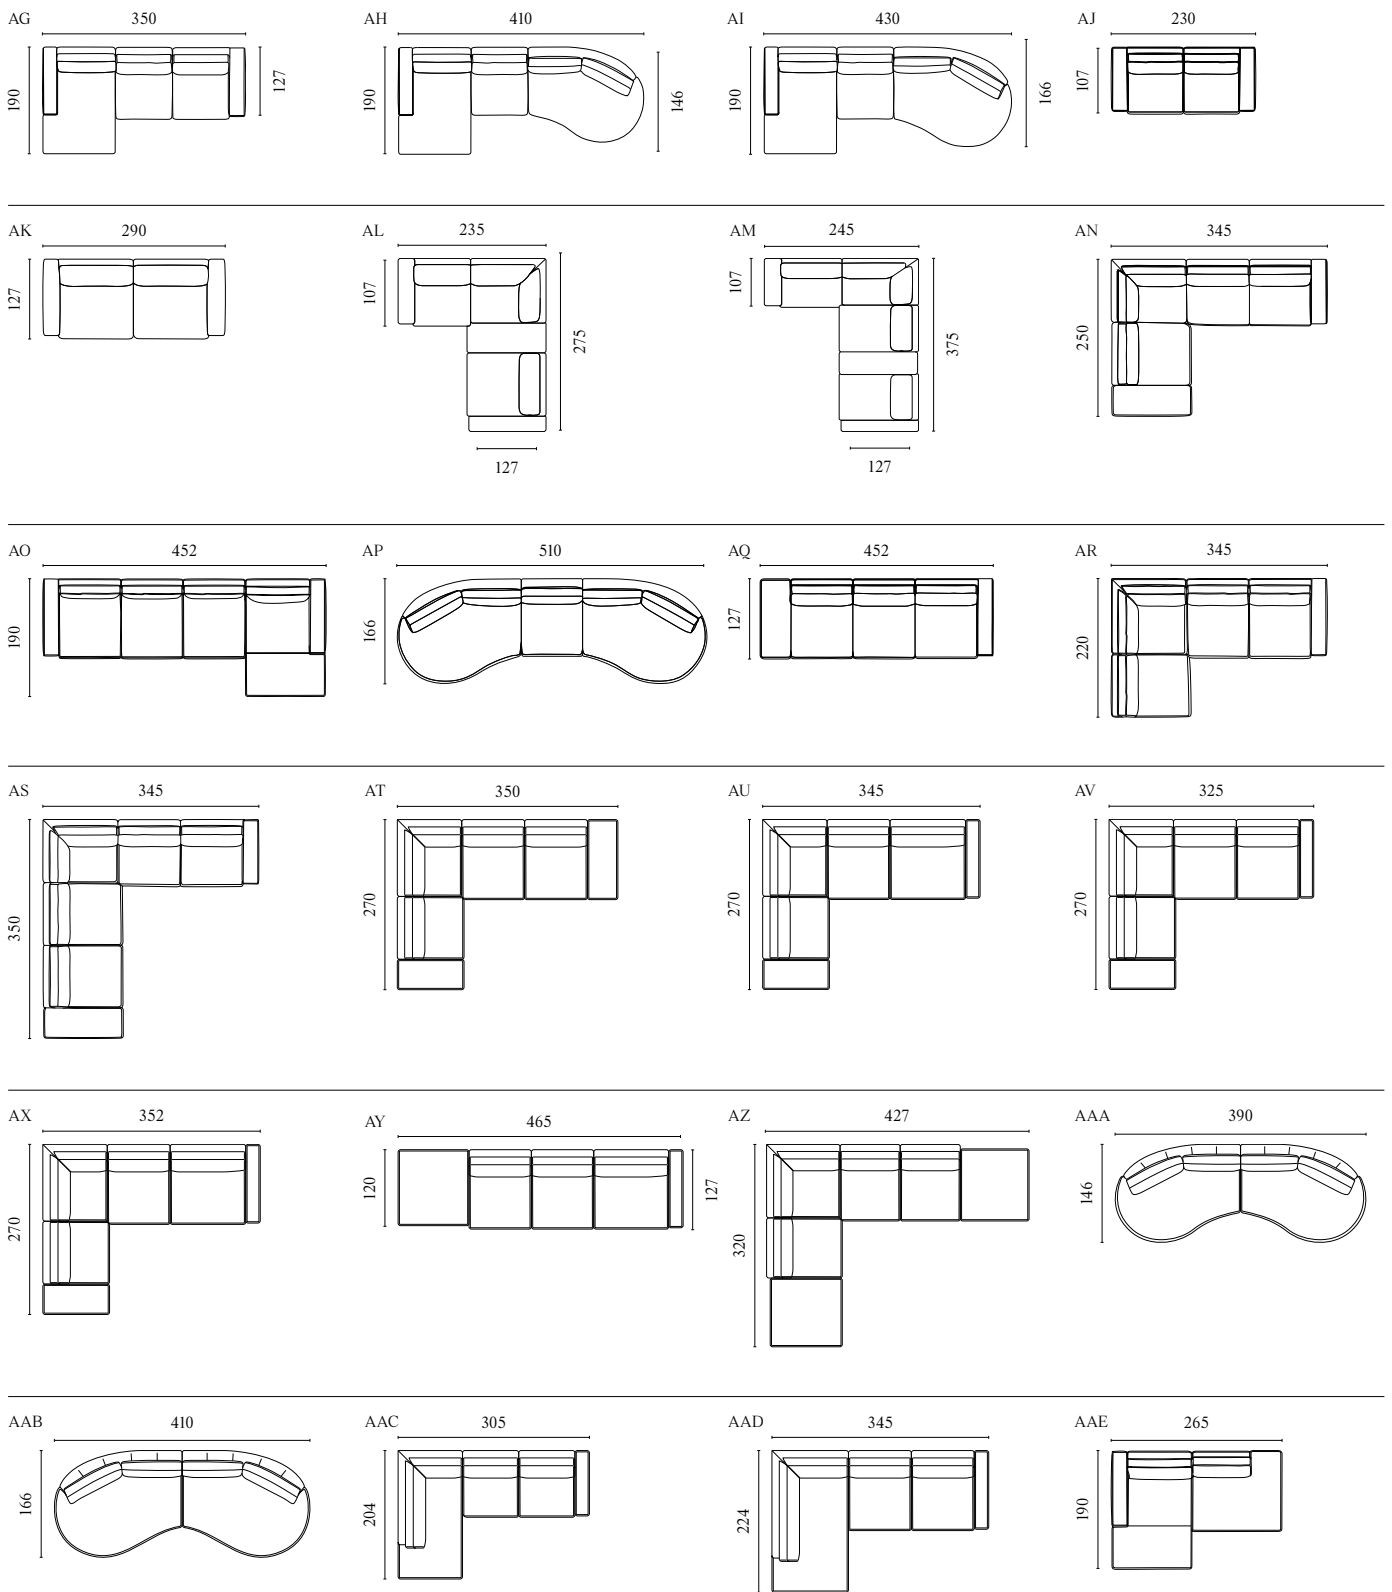

# NOORA MODULAR SOFA

WITH REMOVABLE AND CHANGEABLE COVERS

Designed by BOLIA Design Team

	PRODUCT NAME	NUMBER	DEPTH × WIDTH × HEIGHT	SEAT DEPTH × HEIGHT
AG	Noora 3 Modules – Large – With Chaise Longue – 350 × 190 cm – Left / Right	00-068-70 00-068-65	190 × 350 × 80 cm	84 × 43 cm
AH	Noora 3 Modules – Small – With Chaise Longue – Open End – Rounded – 410 × 190 cm – Left / Right	00-068-75 00-068-80	190 × 410 × 80 cm	64 × 43 cm
AI	Noora 3 Modules – Large – With Chaise Longue – Open End – Rounded – 430 × 190 cm – Left / Right	00-068-90 00-068-85	190 × 430 × 80 cm	84 × 43 cm
AJ	Noora 2 Modules – 230 × 107 cm	00-068-95	107 × 230 × 80 cm	64 × 43 cm
AK	Noora 2 Modules – 290 × 127 cm	00-068-05	127 × 290 × 80 cm	84 × 43 cm
AL	Noora 4 Modules – 235 × 275 cm	00-068-15	275 × 235 × 80 cm	64/84 × 43 cm
AM	Noora 5 Modules – 245 × 375 cm	00-068-30	375 × 245 × 80 cm	64/84 × 43 cm
AN	Noora 5 Modules – Open End – Left / Right	00-068-71 00-068-72	250 × 345 × 80 cm	84/64 × 43 cm
AO	Noora 4 Modules – With Chaise Longue – Left / Right	00-068-73 00-068-74	190 × 452 × 80 cm	84 × 43 cm
AP	Noora 3 Modules – Open Ends – Rounded	00-068-76	166 × 510 × 80 cm	64 × 43 cm
AQ	Noora 4 Modules – Open End – Left / Right	00-068-77 00-068-78	127 × 452 × 80 cm	84 × 43 cm
AR	Noora 4 Modules – 345 × 220 cm	00-068-79	220 × 345 × 80 cm	84 × 43 cm
AS	Noora 6 Modules – 345 × 350 cm	00-068-91 00-068-92	350 × 345 × 80 cm	64/84 × 43 cm
AT	Noora 6 Modules – 350 × 270 cm – Left / Right	00-068-11 00-068-12	270 × 350 × 80 cm	64/84 × 43 cm
AU	Noora 6 Modules – 345 × 270 cm – Left / Right	00-068-13 00-068-14	270 × 345 × 80 cm	64/84 × 43 cm
AV	Noora 6 Modules – 325 × 270 cm – Left / Right	00-068-16 00-068-17	270 × 325 × 80 cm	64/84 × 43 cm
AX	Noora 6 Modules – 352 × 270 cm – Left / Right	00-068-19 00-068-18	270 × 352 × 80 cm	64/84 × 43 cm
AY	Noora 4 Modules – With Pouf – Left / Right	00-068-21 00-068-22	127 × 465 × 80 cm	64/84 × 43 cm
AZ	Noora 6 Modules – 427 × 320 cm – Left / Right	00-068-24 00-068-23	320 × 427 × 80 cm	84 × 43 cm
AAA	Noora 2 Modules – Open End – Rounded – 107 cm	00-068-26	146 × 390 × 80 cm	84 × 43 cm
AAB	Noora 2 Modules – Open End – Rounded – 127 cm	00-068-32	166 × 410 × 80 cm	84 × 43 cm
AAC	Noora 3 Modules – Small – Open End – Left / Right	00-068-27 00-068-28	204 × 305 × 80 cm	64 × 43 cm
AAD	Noora 3 Modules – Large – Open End – Left / Right	00-068-29 00-068-31	224 × 345 × 80 cm	84 × 43 cm
AAE	Noora 2 Modules – With Chaise Longue – Open End – 127 cm – Left / Right	00-068-49 00-068-48	190 × 265 × 80 cm	84 × 43 cm