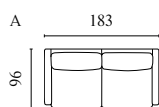

PRODUCT NAME	NUMBER	DEPTH × WIDTH × HEIGHT	SEAT DEPTH × HEIGHT
A	North Sofa – 2½ Seater	01-204-01	96 × 183 × 82 cm	61 × 45 cm
B	North Sofa – 3 Seater	01-204-05	96 × 216 × 82 cm	61 × 45 cm
C	North Sofa – 3 Seater – With Chaise Longue Left / Right	01-204-10 01-204-15	163 × 263 × 82 cm	61 × 45 cm
D	North Sofa – 4 Seater – With Chaise Longue – Left / Right	01-204-20 01-204-25	163 × 296 × 82 cm	61 × 45 cm
E	North Corner Sofa – 6 Seater (2½ corner 2½)	01-204-30	272 × 272 × 82 cm	61 × 45 cm
F	North Corner Sofa – 6 Seater (2½ corner 3)	01-204-35	272 × 305 × 82 cm	61 × 45 cm
G	North Corner Sofa – 6 Seater (3 corner 2½)	01-204-40	305 × 272 × 82 cm	61 × 45 cm
H	North Corner Sofa – 7 Seater (3 corner 3)	01-204-45	305 × 305 × 82 cm	61 × 45 cm
I	North Pouf – 73 × 73 cm	02-204-01	73 × 73 × 45 cm	45 cm
J	North Pouf – 94 × 90 cm	02-204-05	90 × 94 × 45 cm	45 cm