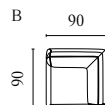

ARKE MODULAR GARDEN SOFA

WITH REMOVABLE AND CHANGEABLE COVERS

Designed by Studio Nooi

	PRODUCT NAME	NUMBER	DEPTH × WIDTH × HEIGHT	SEAT DEPTH × HEIGHT
A	Arke Garden Back Module	01-014-01	90 × 90 × 71.5 cm	63 × 43 cm
B	Arke Garden Sofa Corner Module – Left / Right	01-014-05 01-014-10	90 × 90 × 71.5 cm	63 × 43 cm
C	Arke Garden Pouf	02-014-01	90 × 90 × 43 cm	43 cm
D	Arke Garden 2 Modules	00-014-01	90 × 180 × 71.5 cm	63 × 43 cm
E	Arke Garden 3 Modules	00-014-05	90 × 270 × 71.5 cm	63 × 43 cm
F	Arke Garden Corner Sofa – 3 Modules – With Pouf – Left / Right	00-014-20 00-014-15	90 × 270 × 71.5 cm	63 × 43 cm
G	Arke Garden Sofa – 8 Modules – Open End – Left / Right	00-014-25 00-014-30	360 × 450 × 71.5 cm	63 × 43 cm
H	Arke Garden Corner Sofa – 5 Modules	00-014-10	270 × 270 × 71.5 cm	63 × 43 cm
I	Arke Garden Sofa Protective Cover – Back Module	12-014-01	95 × 93 × 69 cm	
J	Arke Garden Sofa Protective Cover – 3 Back Modules	12-014-15	95 × 280 × 69 cm	
K	Arke Garden Sofa Protective Cover – Pouf	12-014-05	93 × 93 × 40 cm	
L	Arke Garden Sofa Protective Cover – Back module	12-014-01	95 × 93 × 69 cm	

PATIO MODULAR GARDEN SOFA

AVAILABLE WITH THE MATCHING PATIO CUSHION SERIES

Designed by Anna Karnov & Clara Mahler

	PRODUCT NAME	NUMBER	DEPTH × WIDTH × HEIGHT	SEAT DEPTH × HEIGHT
A	Patio Outdoor Sofa Back Module	02-345-02	92.4 × 76.8 × 67.5 cm	59.5 × 34.7 cm
B	Patio Outdoor Sofa – 2 Modules	00-345-01	92.4 × 153.6 × 67.5 cm	59.5 × 34.7 cm
C	Patio Outdoor Sofa – 3 Modules	00-345-02	92.4 × 230.4 × 67.5 cm	59.5 × 34.7 cm

Find more information and all possible configurations at Bolia.com