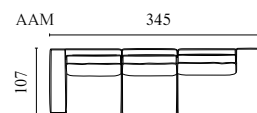

PRODUCT NAME	NUMBER	DEPTH × WIDTH × HEIGHT	SEAT DEPTH × HEIGHT
AAF	Noora 2 Modules – With Small Corner – Open End – 127 cm – Left / Right	00-068-47 00-068-46	127 × 265 × 80 cm	84 × 43 cm
AAG	Noora 2 Modules – With Large Corner – Open End – 127 cm – Left / Right	00-068-44 00-068-43	127 × 285 × 80 cm	84 × 43 cm
AAH	Noora 3 Modules – With Small Corner – Open End – 127 cm – Left / Right	00-068-42 00-068-41	127 × 365 × 80 cm	84 × 43 cm
AAI	Noora 3 Modules – With Large Corner – Open End – 127 cm – Left / Right	00-068-39 00-068-38	127 × 385 × 80 cm	84 × 43 cm
AAJ	Noora 2 Modules – With Chaise Longue – Open End – 107 cm – Left / Right	00-068-37 00-068-36	190 × 265 × 80 cm	64 × 43 cm
AAK	Noora 2 Modules – With Small Corner – Open End – 107 cm – Left / Right	00-068-34 00-068-33	107 × 255 × 80 cm	64 × 43 cm
AAL	Noora 2 Modules – With Small Corner – Open End – 107 cm – Left / Right	00-068-09 00-068-08	107 × 265 × 80 cm	64 × 43 cm
AAM	Noora 3 Modules – With Small Corner – Open End – 107 cm – Left / Right	00-068-07 00-068-06	107 × 345 × 80 cm	64 × 43 cm
AAN	Noora 3 Modules – With Large Corner – Open End – 107 cm – Left / Right	00-068-04 00-068-03	107 × 365 × 80 cm	64 × 43 cm