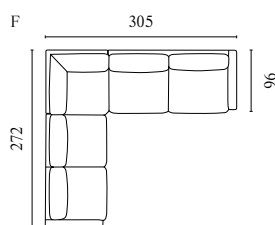

PRODUCT NAME	NUMBER	DEPTH × WIDTH × HEIGHT	SEAT DEPTH × HEIGHT
A	North Sofa – 2½ Seater	01-204-01	96 × 183 × 82 cm	61 × 45 cm
B	North Sofa – 3 Seater	01-204-05	96 × 216 × 82 cm	61 × 45 cm
C	North Sofa – 3 Seater – With Chaise Longue Left / Right	01-204-10 01-204-15	163 × 263 × 82 cm	61 × 45 cm
D	North Sofa – 4 Seater – With Chaise Longue – Left / Right	01-204-20 01-204-25	163 × 296 × 82 cm	61 × 45 cm
E	North Corner Sofa – 6 Seater (2½ corner 2½)	01-204-30	272 × 272 × 82 cm	61 × 45 cm
F	North Corner Sofa – 6 Seater (2½ corner 3)	01-204-35	272 × 305 × 82 cm	61 × 45 cm
G	North Corner Sofa – 6 Seater (3 corner 2½)	01-204-40	305 × 272 × 82 cm	61 × 45 cm
H	North Corner Sofa – 7 Seater (3 corner 3)	01-204-45	305 × 305 × 82 cm	61 × 45 cm
I	North Pouf – 73 × 73 cm	02-204-01	73 × 73 × 45 cm	45 cm
J	North Pouf – 94 × 90 cm	02-204-05	90 × 94 × 45 cm	45 cm