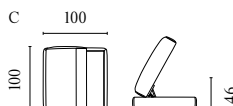

# GEST SOFA BED

Designed by Studio Nooi

	PRODUCT NAME	NUMBER	DEPTH × WIDTH × HEIGHT	SEAT DEPTH × HEIGHT
A	Gest Sofa Bed – 2½ Seater	01-022-01	105 × 240 × 87 cm	55 × 46 cm
B	Gest Sofa Bed – 3 Seater	01-022-05	105 × 260 × 87 cm	55 × 46 cm
C	Gest Pouf – 100 × 100 cm – With Storage	02-022-01	100 × 100 × 46 cm	46 cm