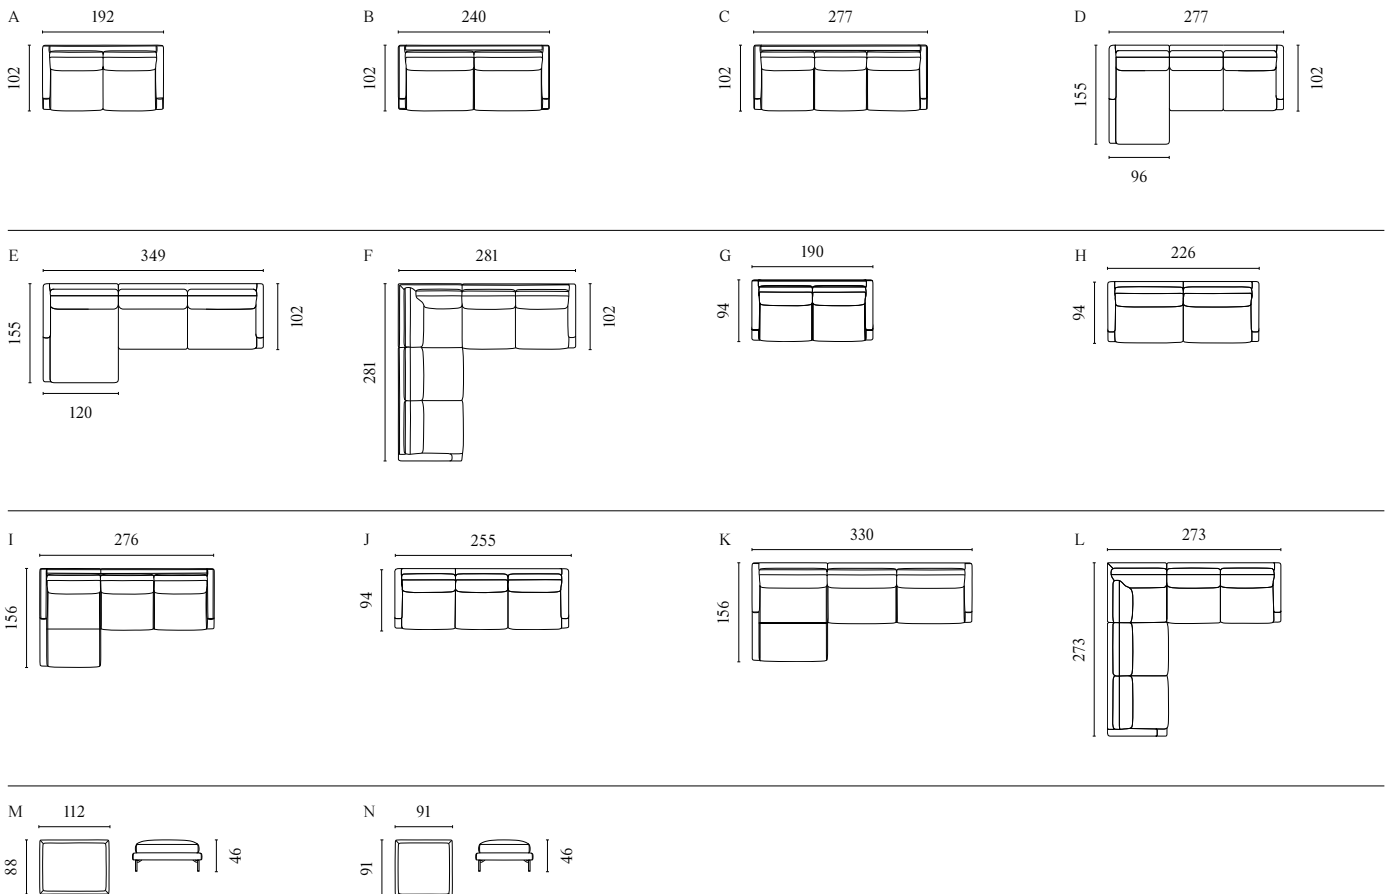

Find more information and all possible configurations at Bolia.com