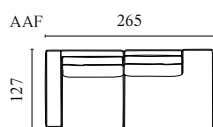

PRODUCT NAME	NUMBER	DEPTH × WIDTH × HEIGHT	SEAT DEPTH × HEIGHT
AAF	Noora 2 Modules – With Small Corner – Open End – 127 cm – Left / Right	00-068-47 00-068-46	127 × 265 × 80 cm	84 × 43 cm
AAG	Noora 2 Modules – With Large Corner – Open End – 127 cm – Left / Right	00-068-44 00-068-43	127 × 285 × 80 cm	84 × 43 cm
AAH	Noora 3 Modules – With Small Corner – Open End – 127 cm – Left / Right	00-068-42 00-068-41	127 × 365 × 80 cm	84 × 43 cm
AAI	Noora 3 Modules – With Large Corner – Open End – 127 cm – Left / Right	00-068-39 00-068-38	127 × 385 × 80 cm	84 × 43 cm
AAJ	Noora 2 Modules – With Chaise Longue – Open End – 107 cm – Left / Right	00-068-37 00-068-36	190 × 265 × 80 cm	64 × 43 cm
AAK	Noora 2 Modules – With Small Corner – Open End – 107 cm – Left / Right	00-068-34 00-068-33	107 × 255 × 80 cm	64 × 43 cm
AAL	Noora 2 Modules – With Small Corner – Open End – 107 cm – Left / Right	00-068-09 00-068-08	107 × 265 × 80 cm	64 × 43 cm
AAM	Noora 3 Modules – With Small Corner – Open End – 107 cm – Left / Right	00-068-07 00-068-06	107 × 345 × 80 cm	64 × 43 cm
AAN	Noora 3 Modules – With Large Corner – Open End – 107 cm – Left / Right	00-068-04 00-068-03	107 × 365 × 80 cm	64 × 43 cm