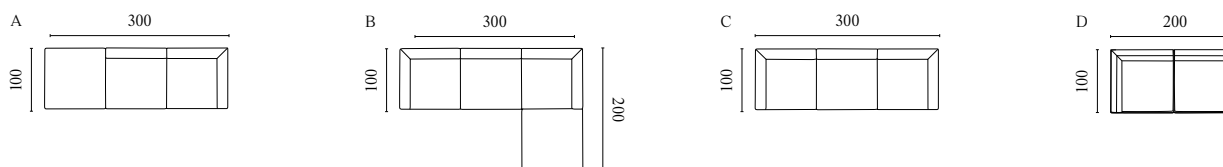

TRACK GARDEN SOFA SERIES

WITH REMOVABLE AND CHANGEABLE COVERS

Designed by Studio Nooi