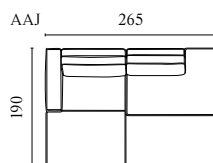

PRODUCT NAME	NUMBER	DEPTH × WIDTH × HEIGHT	SEAT DEPTH × HEIGHT
AAF	Noora 2 Modules – With Small Corner – Open End – 127 cm – Left / Right	00-068-47 00-068-46	127 × 265 × 80 cm	84 × 43 cm
AAG	Noora 2 Modules – With Large Corner – Open End – 127 cm – Left / Right	00-068-44 00-068-43	127 × 285 × 80 cm	84 × 43 cm
AAH	Noora 3 Modules – With Small Corner – Open End – 127 cm – Left / Right	00-068-42 00-068-41	127 × 365 × 80 cm	84 × 43 cm
AAI	Noora 3 Modules – With Large Corner – Open End – 127 cm – Left / Right	00-068-39 00-068-38	127 × 385 × 80 cm	84 × 43 cm
AAJ	Noora 2 Modules – With Chaise Longue – Open End – 107 cm – Left / Right	00-068-37 00-068-36	190 × 265 × 80 cm	64 × 43 cm
AAK	Noora 2 Modules – With Small Corner – Open End – 107 cm – Left / Right	00-068-34 00-068-33	107 × 255 × 80 cm	64 × 43 cm
AAL	Noora 2 Modules – With Small Corner – Open End – 107 cm – Left / Right	00-068-09 00-068-08	107 × 265 × 80 cm	64 × 43 cm
AAM	Noora 3 Modules – With Small Corner – Open End – 107 cm – Left / Right	00-068-07 00-068-06	107 × 345 × 80 cm	64 × 43 cm
AAN	Noora 3 Modules – With Large Corner – Open End – 107 cm – Left / Right	00-068-04 00-068-03	107 × 365 × 80 cm	64 × 43 cm