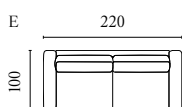

GEST SOFA BED

Designed by Studio Nooi