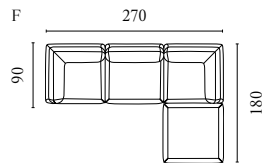

ARKE MODULAR GARDEN SOFA

WITH REMOVABLE AND CHANGEABLE COVERS

Designed by Studio Nooi

	PRODUCT NAME	NUMBER	DEPTH × WIDTH × HEIGHT	SEAT DEPTH × HEIGHT
A	Arke Garden Back Module	01-014-01	90 × 90 × 71.5 cm	63 × 43 cm
B	Arke Garden Sofa Corner Module – Left / Right	01-014-05 01-014-10	90 × 90 × 71.5 cm	63 × 43 cm
C	Arke Garden Pouf	02-014-01	90 × 90 × 43 cm	43 cm
D	Arke Garden 2 Modules	00-014-01	90 × 180 × 71.5 cm	63 × 43 cm
E	Arke Garden 3 Modules	00-014-05	90 × 270 × 71.5 cm	63 × 43 cm
F	Arke Garden Corner Sofa – 3 Modules – With Pouf – Left / Right	00-014-20 00-014-15	90 × 270 × 71.5 cm	63 × 43 cm
G	Arke Garden Sofa – 8 Modules – Open End – Left / Right	00-014-25 00-014-30	360 × 450 × 71.5 cm	63 × 43 cm
H	Arke Garden Corner Sofa – 5 Modules	00-014-10	270 × 270 × 71.5 cm	63 × 43 cm
I	Arke Garden Sofa Protective Cover – Back Module	12-014-01	95 × 93 × 69 cm	
J	Arke Garden Sofa Protective Cover – 3 Back Modules	12-014-15	95 × 280 × 69 cm	
K	Arke Garden Sofa Protective Cover – Pouf	12-014-05	93 × 93 × 40 cm	
L	Arke Garden Sofa Protective Cover – Back module	12-014-01	95 × 93 × 69 cm	

PATIO MODULAR GARDEN SOFA

AVAILABLE WITH THE MATCHING PATIO CUSHION SERIES

Designed by Anna Karnov & Clara Mahler

	PRODUCT NAME	NUMBER	DEPTH × WIDTH × HEIGHT	SEAT DEPTH × HEIGHT
A	Patio Outdoor Sofa Back Module	02-345-02	92.4 × 76.8 × 67.5 cm	59.5 × 34.7 cm
B	Patio Outdoor Sofa – 2 Modules	00-345-01	92.4 × 153.6 × 67.5 cm	59.5 × 34.7 cm
C	Patio Outdoor Sofa – 3 Modules	00-345-02	92.4 × 230.4 × 67.5 cm	59.5 × 34.7 cm

Find more information and all possible configurations at Bolia.com