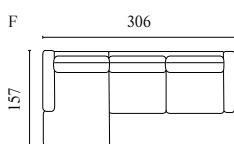

GEST SOFA BED

Designed by Studio Nooi