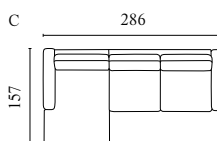

GEST SOFA BED

Designed by Studio Nooi