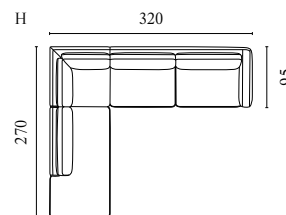

Find more information and all possible configurations at Bolia.com