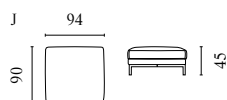

PRODUCT NAME	NUMBER	DEPTH × WIDTH × HEIGHT	SEAT DEPTH × HEIGHT
A	North Sofa – 2½ Seater	01-204-01	96 × 183 × 82 cm	61 × 45 cm
B	North Sofa – 3 Seater	01-204-05	96 × 216 × 82 cm	61 × 45 cm
C	North Sofa – 3 Seater – With Chaise Longue Left / Right	01-204-10 01-204-15	163 × 263 × 82 cm	61 × 45 cm
D	North Sofa – 4 Seater – With Chaise Longue – Left / Right	01-204-20 01-204-25	163 × 296 × 82 cm	61 × 45 cm
E	North Corner Sofa – 6 Seater (2½ corner 2½)	01-204-30	272 × 272 × 82 cm	61 × 45 cm
F	North Corner Sofa – 6 Seater (2½ corner 3)	01-204-35	272 × 305 × 82 cm	61 × 45 cm
G	North Corner Sofa – 6 Seater (3 corner 2½)	01-204-40	305 × 272 × 82 cm	61 × 45 cm
H	North Corner Sofa – 7 Seater (3 corner 3)	01-204-45	305 × 305 × 82 cm	61 × 45 cm
I	North Pouf – 73 × 73 cm	02-204-01	73 × 73 × 45 cm	45 cm
J	North Pouf – 94 × 90 cm	02-204-05	90 × 94 × 45 cm	45 cm