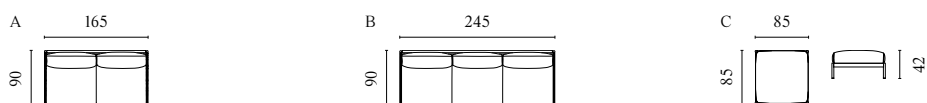

Find more information and all possible configurations at Bolia.com