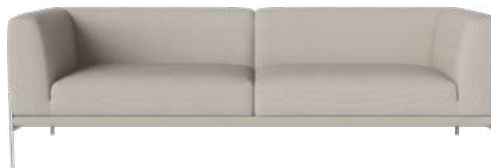

CAISA MODULAR SOFA

Designed by BÖTTCHER & KAYSER

	PRODUCT NAME	NUMBER	DEPTH × WIDTH × HEIGHT	SEAT DEPTH × HEIGHT
A	Caisa Back Module – Small	01-081-85	91 × 91 × 74 cm	70 × 44 cm
B	Caisa Back Module – Large	01-081-80	91 × 121 × 74 cm	70 × 44 cm
C	Caisa Chaise Longue – Left / Right	01-081-50 01-081-55	161 × 121 × 74 cm	70 × 44 cm
D	Caisa Back Module – With Armrest – Left / Right	01-081-60 01-081-65	91 × 121 × 74 cm	70 × 44 cm
E	Caisa Corner Module – Left / Right	01-081-70 01-081-75	91 × 91 × 74 cm	70 × 44 cm
F	Caisa Lounge Corner Module – Left / Right	01-081-90 01-081-95	180 × 181.5 × 74 cm	160 × 44 cm
G	Caisa Pouf – Small	02-130-01	91 × 91 × 44 cm	44 cm
H	Caisa Pouf – Large	02-130-05	91 × 121 × 44 cm	44 cm
I	Caisa Sofa – 2 Seater	01-081-01	91 × 182 × 74 cm	70 × 44 cm
J	Caisa Sofa – 3 Seater	01-081-05	91 × 242 × 74 cm	70 × 44 cm
K	Caisa Sofa – 2 Seater – Open End – Left / Right	01-081-10 01-081-15	91 × 182 × 74 cm	70 × 44 cm
L	Caisa Sofa – 3 Seater – Open End – Left / Right	01-081-20 01-081-25	91 × 242 × 74 cm	70 × 44 cm
M	Caisa Sofa – 3 Seater – With Chaise Longue – Left / Right	01-081-30 01-081-35	161 × 303 × 74 cm	70 × 44 cm
N	Caisa Sofa – 4 Seater – With Chaise Longue – Left / Right	01-081-40 01-081-45	161 × 363 × 74 cm	70 × 44 cm
O	Caisa Corner Sofa – 5 Seater	00-081-01	212 × 212 × 74 cm	70 × 44 cm
P	Caisa Corner Sofa – 6 Seater	00-081-02	273 × 273 × 74 cm	70 × 44 cm
Q	Caisa Corner Sofa – 7 Seater	00-081-03	333 × 333 × 74 cm	70 × 44 cm
R	Caisa 2 Modules – With Lounge Corner – Left / Right	00-081-04 00-081-05	180 × 363.5 × 74 cm	160 × 44 cm
S	Caisa 2 Modules – With Lounge Corner – Left / Right	00-081-06 00-081-07	180 × 302.5 × 74 cm	160 × 44 cm
T	Caisa Lounge Corner – Open End – Left / Right	00-081-08 00-081-09	180 × 302.5 × 74 cm	160 × 44 cm