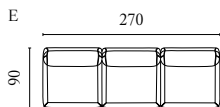

# PATIO MODULAR GARDEN SOFA

AVAILABLE WITH THE MATCHING PATIO CUSHION SERIES

Designed by Anna Karnov & Clara Mahler

	PRODUCT NAME	NUMBER	DEPTH × WIDTH × HEIGHT	SEAT DEPTH × HEIGHT
A	Patio Outdoor Sofa Back Module	02-345-02	92.4 × 76.8 × 67.5 cm	59.5 × 34.7 cm
B	Patio Outdoor Sofa – 2 Modules	00-345-01	92.4 × 153.6 × 67.5 cm	59.5 × 34.7 cm
C	Patio Outdoor Sofa – 3 Modules	00-345-02	92.4 × 230.4 × 67.5 cm	59.5 × 34.7 cm