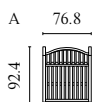

Find more information and all possible configurations at Bolia.com