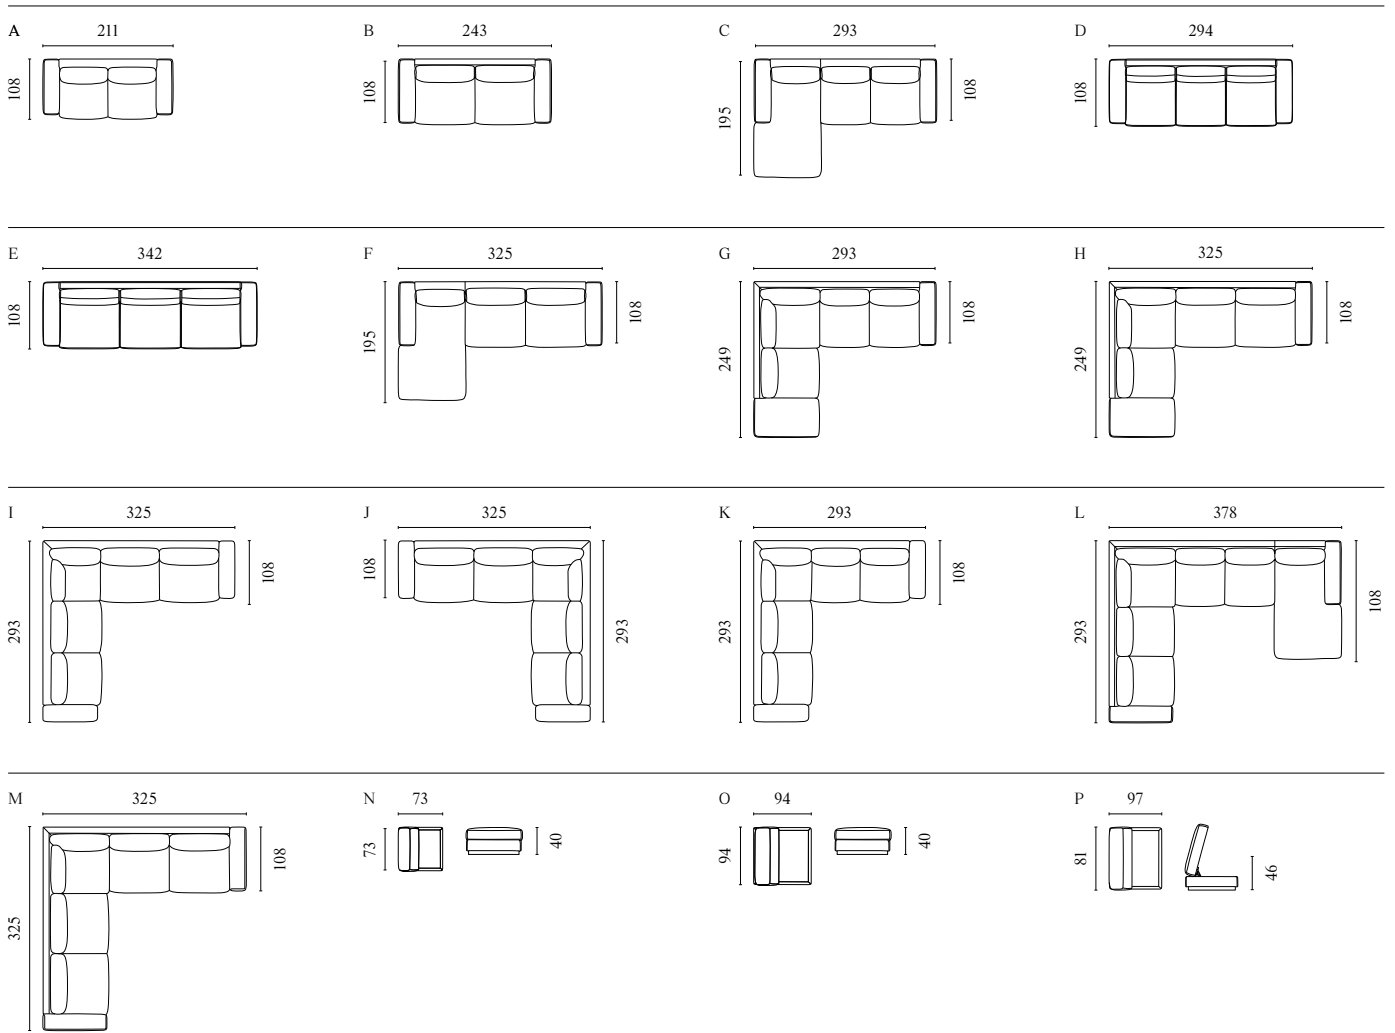

# SEPIA SOFA SERIES

WITH REMOVABLE AND CHANGEABLE COVERS

Designed by Glismand & Rüdiger

	PRODUCT NAME	NUMBER	DEPTH × WIDTH × HEIGHT	SEAT DEPTH × HEIGHT
A	Sepia Sofa – 2½ Seater	01-057-01	108 × 211 × 73 cm	72 × 40 cm
B	Sepia Sofa – 3 Seater	01-057-02	108 × 243 × 73 cm	72 × 40 cm
C	Sepia Sofa – 3 Seater – With Chaise Longue – Left / Right	01-057-03 01-057-04	195 × 293 × 73 cm	72 × 40 cm
D	Sepia Sofa – 4 Seater	01-057-05	108 × 294 × 73 cm	72 × 40 cm
E	Sepia Sofa – 5 Seater	01-057-08	108 × 342 × 73 cm	72 × 40 cm
F	Sepia Sofa – 4 Seater – With Chaise Longue – Left / Right	01-057-06 01-057-07	195 × 325 × 73 cm	72 × 40 cm
G	Sepia Sofa – 5 Seater – Open End – Left / Right	01-057-09 01-057-10	249 × 281 × 73 cm	72 × 40 cm
H	Sepia Sofa – 6 Seater – Open End – Left / Right	01-057-11 01-057-12	249 × 325 × 73 cm	72 × 40 cm
I	Sepia Corner Sofa – 6 Seater (2½ corner 3)	01-057-14	293 × 325 × 73 cm	72 × 40 cm
J	Sepia Corner Sofa – 6 Seater (3 corner 2½)	01-057-15	293 × 325 × 73 cm	72 × 40 cm
K	Sepia Corner Sofa – 6 Seater (2½ corner 2½)	01-057-13	293 × 293 × 73 cm	72 × 40 cm
L	Sepia Corner Sofa – 7 Seater – With Chaise Longue – Left / Right	01-057-16 01-057-17	293 × 378 × 73 cm	72 × 40 cm
M	Sepia Corner Sofa – 7 Seater	01-057-18	325 × 325 × 73 cm	72 × 40 cm
N	Sepia Pouf – 70 cm Sepia Pouf – 70 cm – With Storage	02-057-01 02-057-02	73 × 73 × 40 cm	40 cm
O	Sepia Pouf – 90 cm Sepia Pouf – 90 cm – With Storage	02-057-03 02-057-04	94 × 94 × 40 cm	40 cm
P	Sepia Pouf – 81 × 97 cm – With Storage	02-057-05	81 × 97 × 46 cm	46 cm