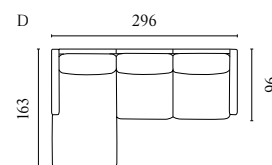

PRODUCT NAME	NUMBER	DEPTH × WIDTH × HEIGHT	SEAT DEPTH × HEIGHT
A	North Sofa – 2½ Seater	01-204-01	96 × 183 × 82 cm	61 × 45 cm
B	North Sofa – 3 Seater	01-204-05	96 × 216 × 82 cm	61 × 45 cm
C	North Sofa – 3 Seater – With Chaise Longue Left / Right	01-204-10 01-204-15	163 × 263 × 82 cm	61 × 45 cm
D	North Sofa – 4 Seater – With Chaise Longue – Left / Right	01-204-20 01-204-25	163 × 296 × 82 cm	61 × 45 cm
E	North Corner Sofa – 6 Seater (2½ corner 2½)	01-204-30	272 × 272 × 82 cm	61 × 45 cm
F	North Corner Sofa – 6 Seater (2½ corner 3)	01-204-35	272 × 305 × 82 cm	61 × 45 cm
G	North Corner Sofa – 6 Seater (3 corner 2½)	01-204-40	305 × 272 × 82 cm	61 × 45 cm
H	North Corner Sofa – 7 Seater (3 corner 3)	01-204-45	305 × 305 × 82 cm	61 × 45 cm
I	North Pouf – 73 × 73 cm	02-204-01	73 × 73 × 45 cm	45 cm
J	North Pouf – 94 × 90 cm	02-204-05	90 × 94 × 45 cm	45 cm