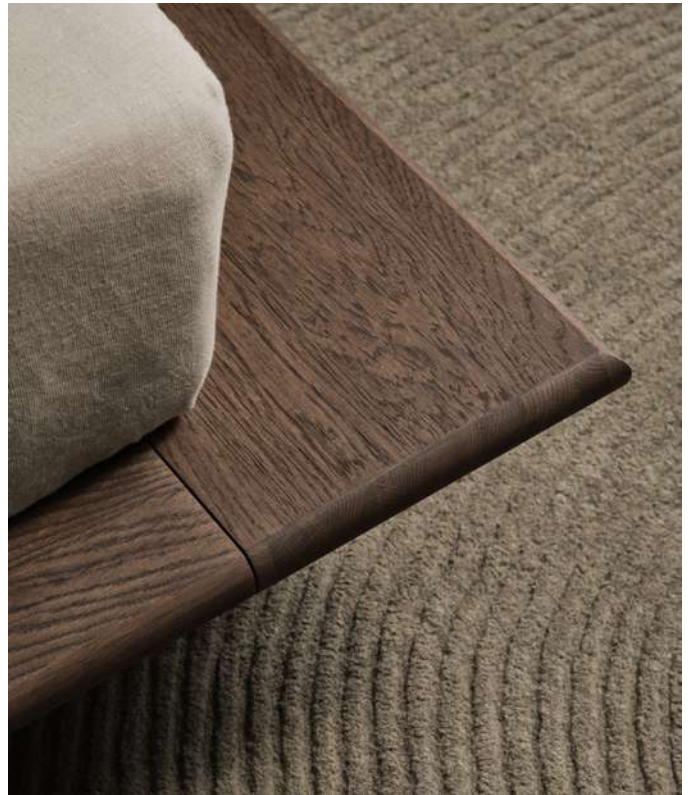

3

1 *Zyl Pouf*, shown in Vilme. Light Beige. Designed by Glismand & Rüdiger | *NEW Soft Calm Homewear*. Designed by BOLIA Design Team | *Zen Rug*. Designed by Studio Emily Broom.

2 *Mielo Armchair*, shown in Pure. Light Brown. Designed by Charlotte Høncke.

3 *Haven Bed*. Designed by Steffensen & Würtz | *Zeni Mattress*. Designed by BOLIA Design Team | *NEW Zen Rug*. Designed by Studio Emily Broom.