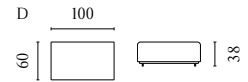

# GEST SOFA SERIES

WITH REMOVABLE AND CHANGEABLE COVERS – AVAILABLE AS A SOFA BED. UNCOVER IT ON PAGE 268

Designed by Studio Nooi

	PRODUCT NAME	NUMBER	DEPTH × WIDTH × HEIGHT	SEAT DEPTH × HEIGHT
A	Gest Sofa – 2½ Seater	01-022-10	104 × 230 × 73 cm	65 × 40 cm
B	Gest Sofa – 3 Seater	01-022-11	104 × 260 × 73 cm	65 × 40 cm
C	Gest Sofa – 4 Seater – With Chaise Longue – Left / Right	01-022-12 01-022-13	104 × 315 × 73 cm	65 × 40 cm
D	Gest Pouf – 60 × 100 cm	02-022-02	60 × 100 × 38 cm	38 cm
E	Gest Pouf – 100 × 100 cm – With Storage	02-022-01	100 × 100 × 46 cm	46 cm