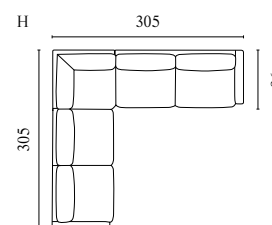

PRODUCT NAME	NUMBER	DEPTH × WIDTH × HEIGHT	SEAT DEPTH × HEIGHT
A	North Sofa – 2½ Seater	01-204-01	96 × 183 × 82 cm	61 × 45 cm
B	North Sofa – 3 Seater	01-204-05	96 × 216 × 82 cm	61 × 45 cm
C	North Sofa – 3 Seater – With Chaise Longue Left / Right	01-204-10 01-204-15	163 × 263 × 82 cm	61 × 45 cm
D	North Sofa – 4 Seater – With Chaise Longue – Left / Right	01-204-20 01-204-25	163 × 296 × 82 cm	61 × 45 cm
E	North Corner Sofa – 6 Seater (2½ corner 2½)	01-204-30	272 × 272 × 82 cm	61 × 45 cm
F	North Corner Sofa – 6 Seater (2½ corner 3)	01-204-35	272 × 305 × 82 cm	61 × 45 cm
G	North Corner Sofa – 6 Seater (3 corner 2½)	01-204-40	305 × 272 × 82 cm	61 × 45 cm
H	North Corner Sofa – 7 Seater (3 corner 3)	01-204-45	305 × 305 × 82 cm	61 × 45 cm
I	North Pouf – 73 × 73 cm	02-204-01	73 × 73 × 45 cm	45 cm
J	North Pouf – 94 × 90 cm	02-204-05	90 × 94 × 45 cm	45 cm