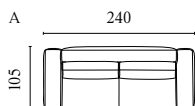

# GEST SOFA BED

Designed by Studio Nooi

	PRODUCT NAME	NUMBER	DEPTH × WIDTH × HEIGHT	SEAT DEPTH × HEIGHT
A	Gest Sofa Bed – 2½ Seater	01-022-01	105 × 240 × 87 cm	55 × 46 cm
B	Gest Sofa Bed – 3 Seater	01-022-05	105 × 260 × 87 cm	55 × 46 cm
C	Gest Pouf – 100 × 100 cm – With Storage	02-022-01	100 × 100 × 46 cm	46 cm