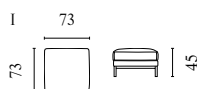

PRODUCT NAME	NUMBER	DEPTH × WIDTH × HEIGHT	SEAT DEPTH × HEIGHT
A	North Sofa – 2½ Seater	01-204-01	96 × 183 × 82 cm	61 × 45 cm
B	North Sofa – 3 Seater	01-204-05	96 × 216 × 82 cm	61 × 45 cm
C	North Sofa – 3 Seater – With Chaise Longue Left / Right	01-204-10 01-204-15	163 × 263 × 82 cm	61 × 45 cm
D	North Sofa – 4 Seater – With Chaise Longue – Left / Right	01-204-20 01-204-25	163 × 296 × 82 cm	61 × 45 cm
E	North Corner Sofa – 6 Seater (2½ corner 2½)	01-204-30	272 × 272 × 82 cm	61 × 45 cm
F	North Corner Sofa – 6 Seater (2½ corner 3)	01-204-35	272 × 305 × 82 cm	61 × 45 cm
G	North Corner Sofa – 6 Seater (3 corner 2½)	01-204-40	305 × 272 × 82 cm	61 × 45 cm
H	North Corner Sofa – 7 Seater (3 corner 3)	01-204-45	305 × 305 × 82 cm	61 × 45 cm
I	North Pouf – 73 × 73 cm	02-204-01	73 × 73 × 45 cm	45 cm
J	North Pouf – 94 × 90 cm	02-204-05	90 × 94 × 45 cm	45 cm