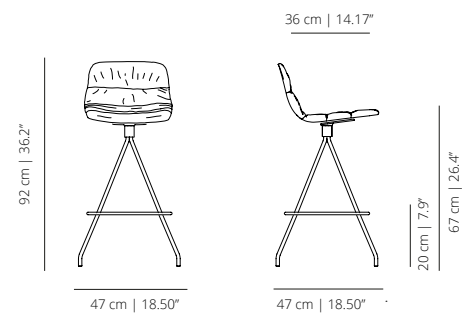

MAATCOB
soft upholstery