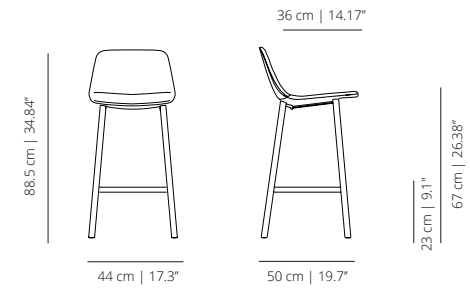

Maarten Table

Maarten table H30, D120 cm
/ H11.81", D47.24"

Maarten table H30, 80x80 cm
/ H11.81", 31.50"x31.50"

Mesa Maarten H74, D160 cm
/ H29.13", D62.99"

Mesa Maarten H74, D160 cm
/ H29.13", D62.99"

Maarten table H74, D160 cm
/ H29.13", D62.99"

Maarten table H74, D120 cm
/ H29.13", D47.24" with casters

Maarten table H74, 80x80 cm
/ H29.13", 31.50"x31.50"

Maarten table H74, 160 x 80 cm
/ H29.13", 62.99"x31.50"

Maarten table H74, D120 cm
/ H29.13", D47.24" with casters

Maarten table H74, 180x80 cm
/ H29.13", 70.87"x31.50"

Maarten table H74, 200x80 cm
/ H29.13", 78.74"x31.50" with casters

Maarten table H74, 180x80 cm
/ H29.13", 70.87"x31.50" & modesty screen

Maarten Chair

viccarbe

SLED COUNTER STOOL - LOW SEAT

MAALPTCOB
smooth upholstery

MAATPTCOB
soft upholstery

FOUR WOODEN LEGS COUNTER STOOL - LOW SEAT

MAALT4MCOB
smooth upholstery

MAAT4MCOB
soft upholstery

SWIVEL COUNTER STOOL - LOW SEAT