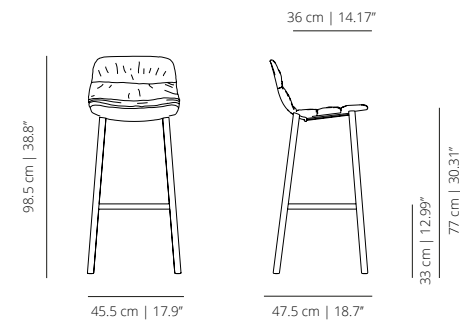

MAAT4MBARB
soft upholstery