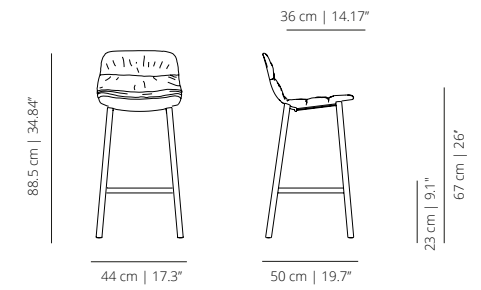

MAAT4MCOB
soft upholstery