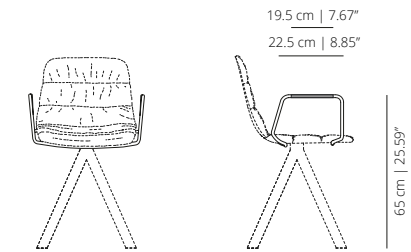

MAAT4MBARB
soft upholstery

ACCESSORIES

MAB
arms

MAABRM
wooden arms

MAABRTP/ MAABRTL
upholstered arms

FINISHES

SEAT OPTIONS

Smooth / soft upholstery – Injected polypropylene seat covered by expanded polyurethane foam with a smooth or soft finish.