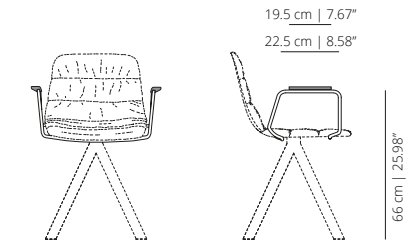

MAAT4MBARB
soft upholstery

ACCESSORIES

MAB
arms

MAABRM
wooden arms

MAABRTP/ MAABRTL
upholstered arms

FINISHES

SEAT OPTIONS

Smooth / soft upholstery – Injected polypropylene seat covered by expanded polyurethane foam with a smooth or soft finish.