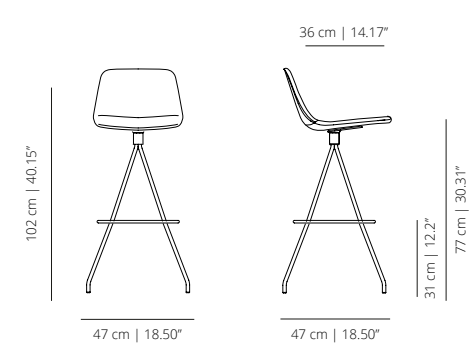

SWIVEL BAR STOOL - LOW SEAT

MAALTBARB
smooth upholstery