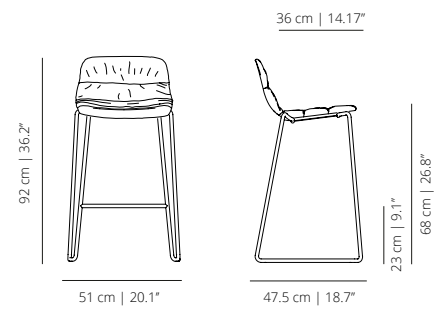

MAATPTCOB
soft upholstery