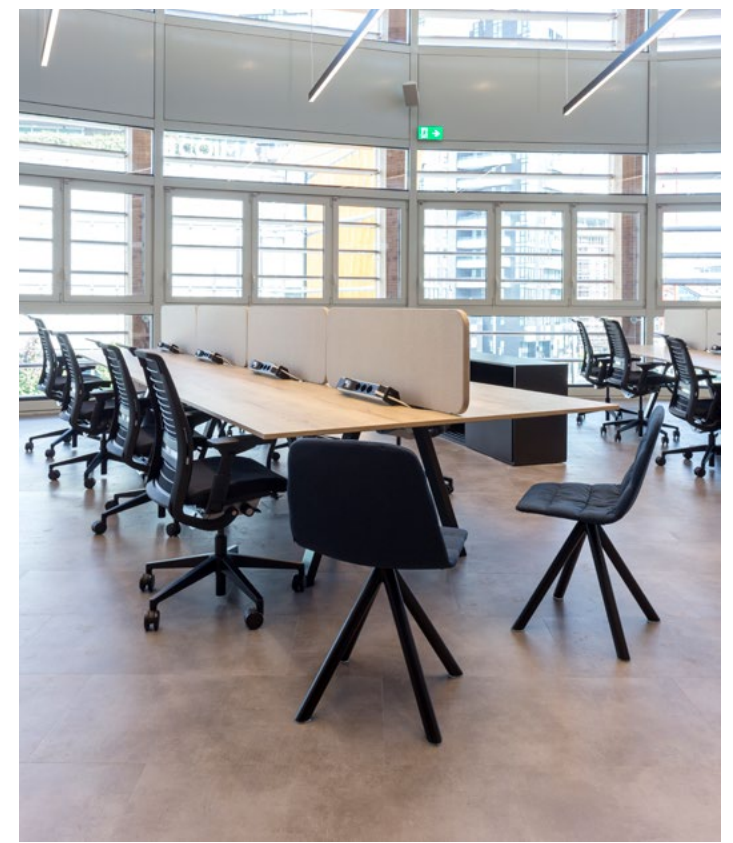

Project: IBM Office, Italy. By Coima Image
Pictures: Francesca Iovene